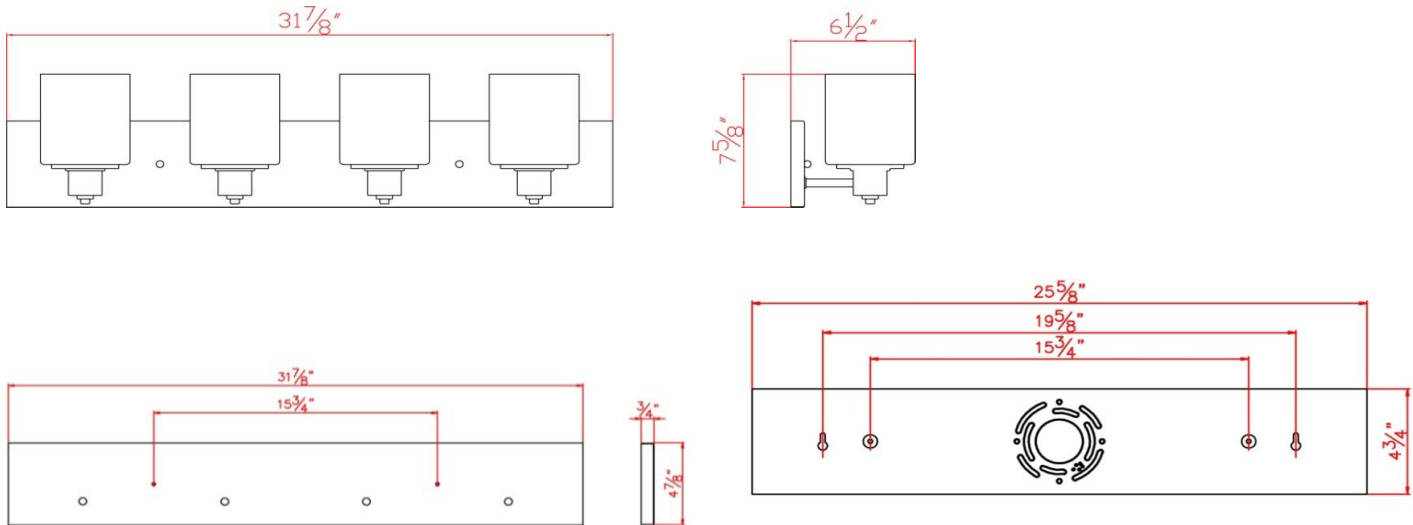

Dane 4LT Vanity Light SN

Specifications

Material Construction:	Formed Steel
Lens:	Frosted white glass
Lens Dimensions:	5.3" H x 4.75" Dia.
Lamp Type & Wattage:	4 x 60 Watt, E26 Medium base incandescent lamps or energy efficient equivalents
Mounting:	Wall mounted; suitable for up or down mounting
Finish:	Satin Nickel
Voltage:	120V
Weight:	6.4 lbs.
Mounting Plate Dimensions:	4.875" H x 31.875" L x 0.75" D

Dimensions

Warranty & Compliances

Warranty	10 Year Limited Warranty
UL	UL Listed; suitable for damp locations
ADA	N/A
EnergyStar	N/A

Product

Description	Product Code
Dane 4LT Vanity Light SN	578849

Type:
Job:
Order Code:
Approvals: