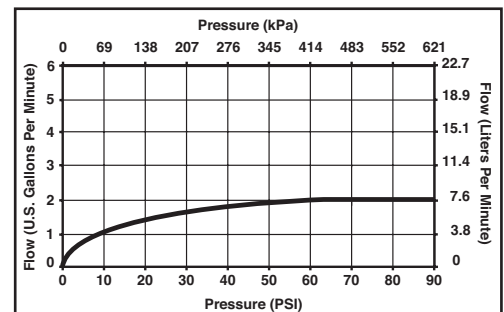

COMPLIES WITH

- ASME A112.18.1 / CSA B125.1