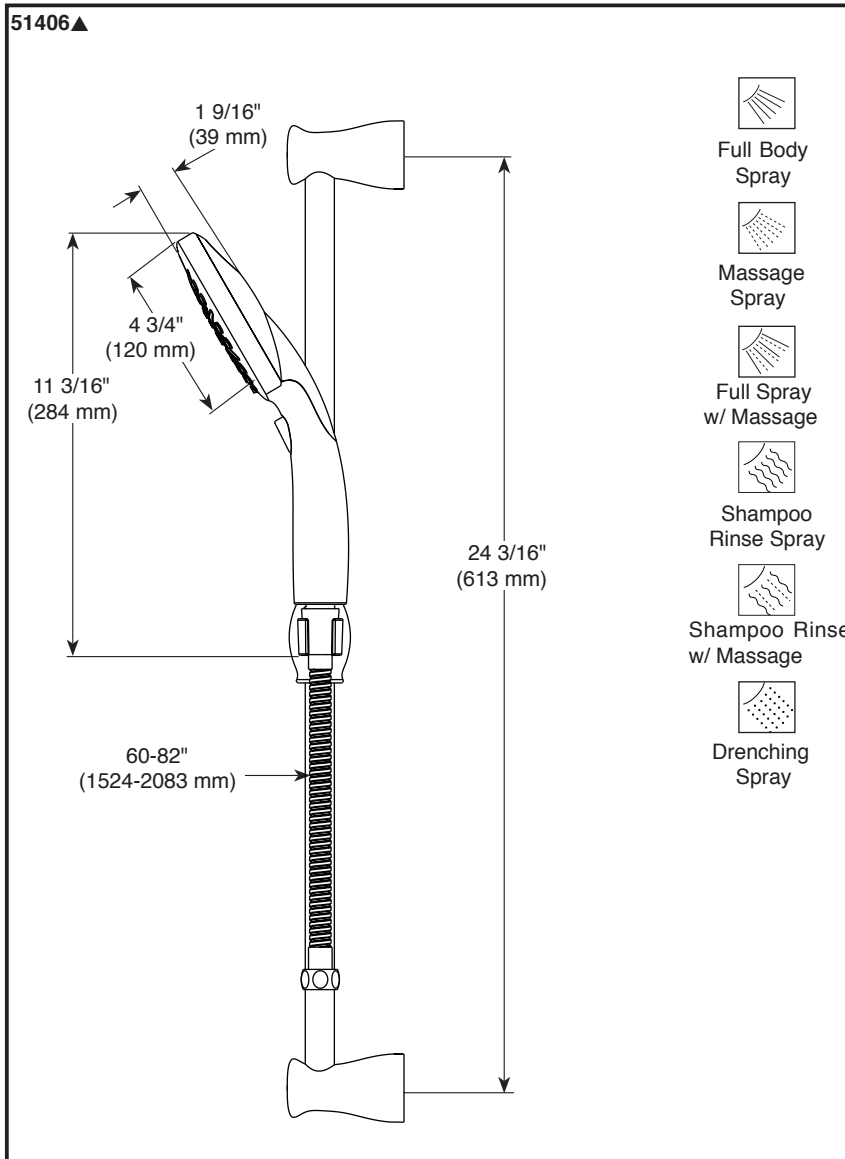

51406▲

Submitted Model No.: _____

Specific Features: _____

WALL BAR HAND HELD SHOWERS

- Temp20™ temperature display handshower
- 6-spray setting wall bar handshower
- Touch-Clean® nozzles
- Temperature display changes color as temperature increases

STANDARD SPECIFICATIONS:

- 60-82" (1524-2083mm) metal stretchable hose.
- Change spray modes with pushbutton.
- No batteries required.
- Dual check valves for backflow prevention.
- Maximum flow rate 2.0 gpm (7.6L/min) @ 80 PSI.

COMPLIES WITH

- ASME A112.18.1 / CSA B125.1

▲ Designate proper finish suffix

Delta reserves the right (1) to make changes in specifications and materials, and (2) to change or discontinue models, both without notice or obligation. Dimensions are for reference only. See current full-line price book or www.deltafaucet.com for finish options and product availability.