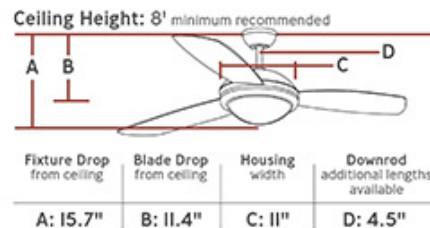

### Specification Images:

### Dimensions:

<b>Diameter:</b>	52"
<b>Weight:</b>	19.8 lbs.
<b>Reverse Switch:</b>	Remote Controlled
<b>Rev. Switch Location:</b>	Remote Transmitter
<b>Motor Size:</b>	172.0 X 20.0
<b>Diameter of Housing:</b>	11.0
<b>Capacitor Value:</b>	4.5uF 350V 105?
<b>Lead Wire Length:</b>	78 inches
<b>Light Kit Included:</b>	Yes
<b>Remote Included:</b>	Wall / Hand Remote
<b>Location of Receiver:</b>	Canopy
<b>Remote Group(s):</b>	