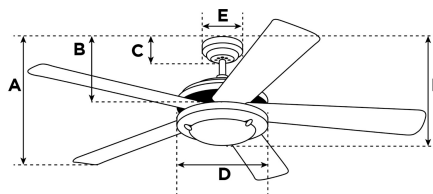

### Specifications

Size .....	72"
Blades.....	ABS Blades (Black)
Blade Pitch.....	12°
Approved Location .....	Indoor
Suggested Room Size.....	Great Room (up to 20x20)
Down Rod.....	3/4" x 4"
Installation.....	Down Rod Only
Max. Ceiling Angle.....	18°
Lead Wire .....	54"
Light Bulb Usage.....	Includes 17.5 Watt Integrated LED
Control.....	Remote Control Included
Motor Finish.....	Black
Motor Material .....	DC 165M
Reverse Airflow.....	Yes
Capacitor .....	N/A
Switch Housing Cap.....	Not Included

### Warranty

Ceiling fans backed by our Limited Lifetime Warranty have a lifetime motor warranty and a 2-year warranty on all other parts.

A. Top of Canopy to Bottom of Blades .....	11"
B. Top of Canopy to Bottom of Switch House .....	11.8"
C. Top of Canopy to Bottom of Canopy .....	2.1"
D. Width of Motor Housing.....	8.3"
E. Width of Canopy.....	5.9"
F. Top of Canopy to Bottom of Glass .....	13.4"