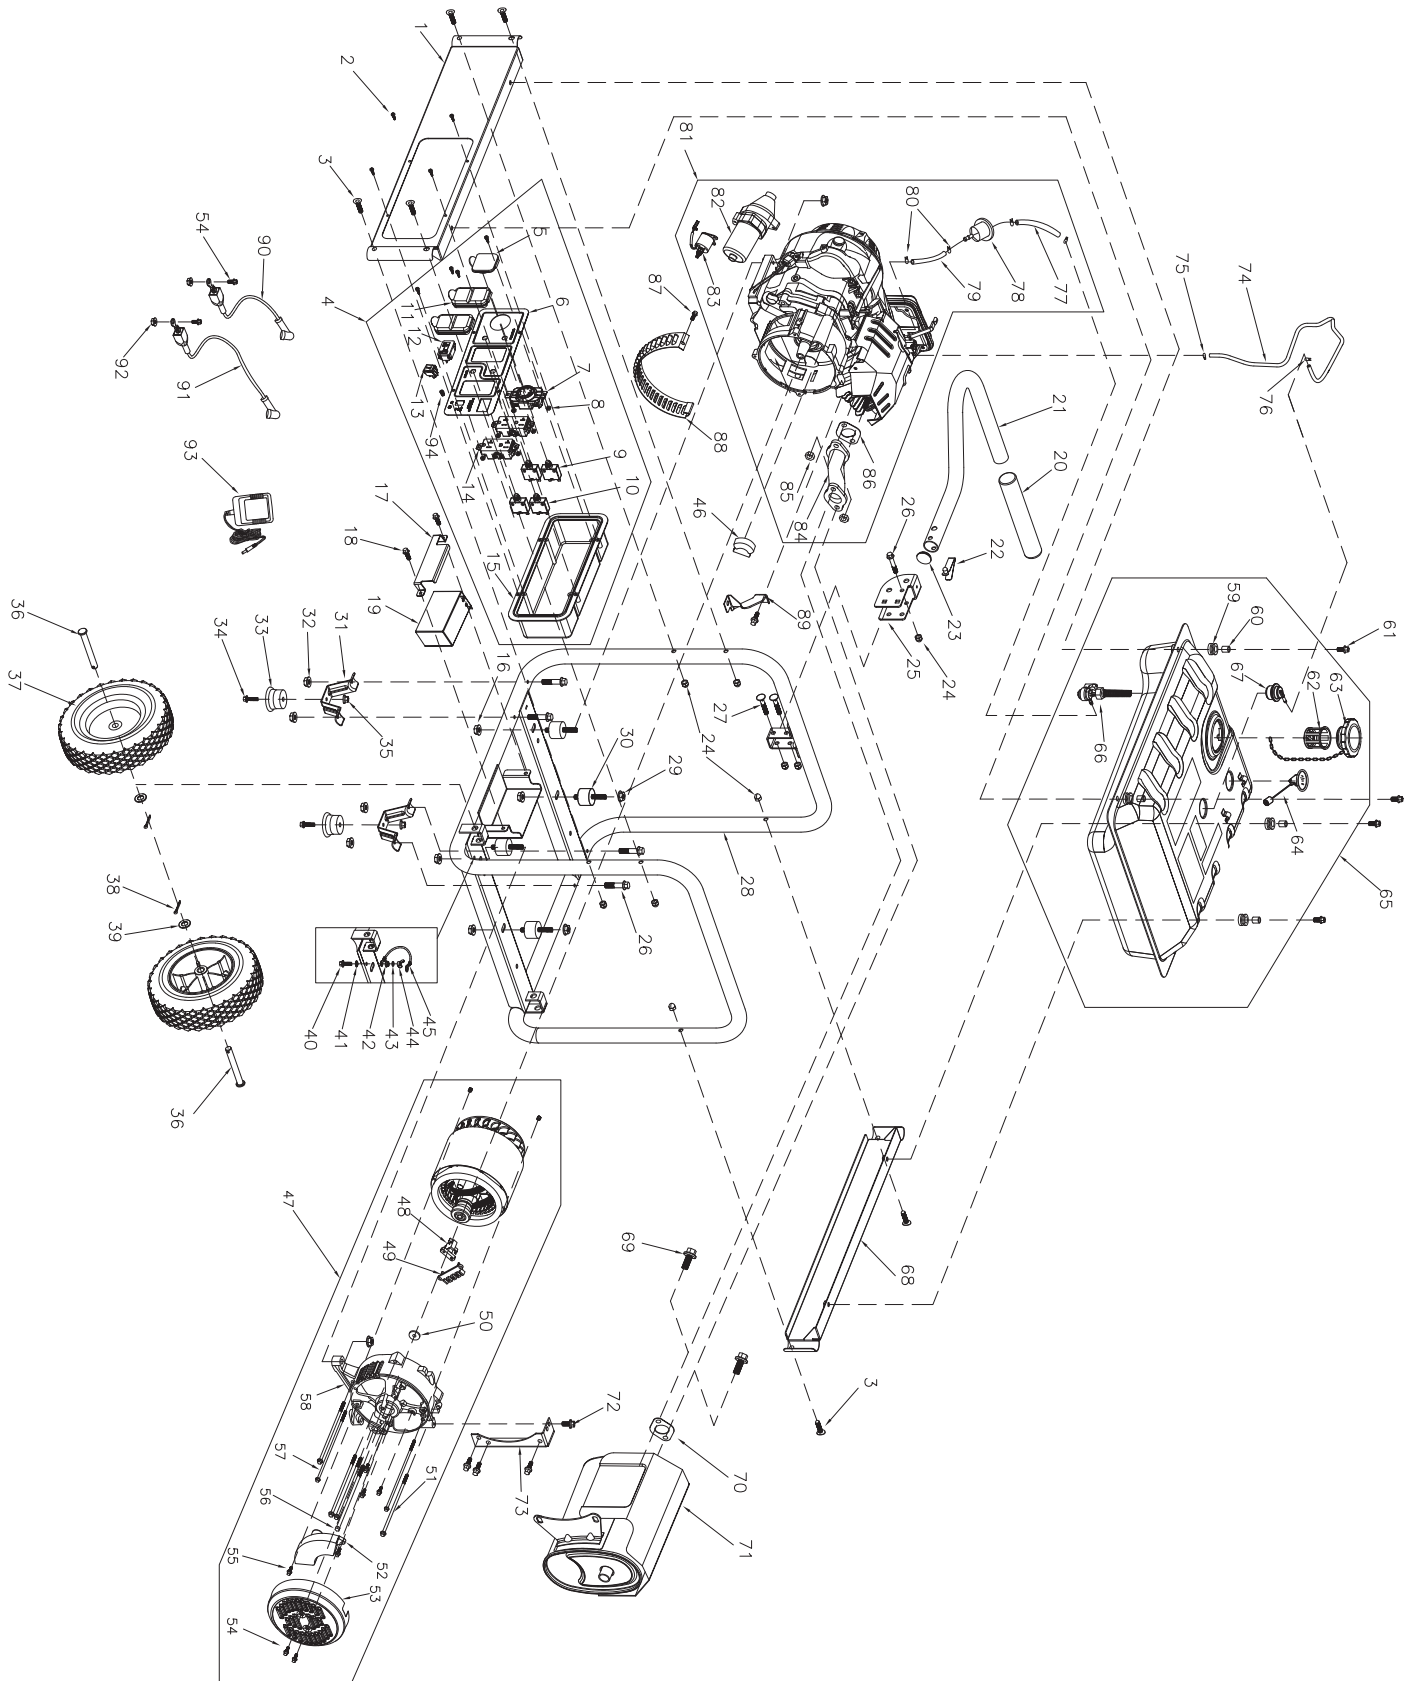

Parts Manual

GP7500E 420cc (Model 0059435)

GP8000E 420cc (Model 0065140)

NOTICE!

The information in this manual is known to be accurate as of the date of release shown on the cover. However, engineering changes can occur without notice. To obtain the proper parts, please be sure to use the serial number of the unit being serviced when ordering from this manual. Always refer to any parts notes and changes before ordering. All other parts not shown in this manual can be found on Generac's exploded view drawings online on GENservice at www.generac.com.

GP7500E & GP8000E

Item	Part #	Qty	Description
1	0H97480ST03	1	PANEL, RAIL C/PNL SIDE GP
2	0G8382	8	SCREW, PAN M5 X 16
3	0H1780	6	BOLT, CURVED HEAD(M8X40)
4	0H9775E	1	PANEL ASSY. CONTROL
5	0G9391	1	COVER,30A 120/240V
6	0J4536A	1	FACE PLATE, CONTROL PANEL
7	0G8758	1	OUTLET 30A 120/250V SP-CGR
8	0J86620108	6	NUT, M4
9	0H0265E	2	BREAKER, CIRCUIT (30A)
10	0H0265C	2	BREAKER, CIRCUIT (20A)
11	0G9392	2	COVER, 20A 120V GFCI/DU-PLEX
12	0G8321	1	METER, HOUR
13	0J0251	1	SW START-RUN-STOP GP
14	0D4968	2	OUTLET, 20A, 120V
15	0G9756A	1	COVER, BACK PANEL
16	067989	4	NUT, M8
17	0J06940ST15	1	COVER, BATTERY
18	0G84420194	3	BOLT, M6X12
19	0G9449	1	BATTERY
20	0G8442C113	1	GRIP, HANDLE
21	0H97560ST15	1	HANDLE, PMS159C
22	0J5347	1	BUTTON, SNAP
23	0H9760	1	CAP END NYLON BLACK
24	0H1782	9	CAP, NUT LOCKING, M8
25	0H97670ST15	1	BRACKET, PMS159C
26	073144	5	BOLT, M8X45
27	0H1781	2	BOLT, CARRIAGE HEAD M8X46
28	0J02500ST15	1	ASSEMBLY FRAME GP 7500E
29	0G84420107	4	NUT, M10
30	0K09150110	4	MOUNT, RUBBER VIBRATION
31	0K0097	2	FOOT, BENT(FRAME)
32	0K0098	4	NUT, M8
33	0K0099	2	FOOT, RUBBER
34	0K0100	2	BOLT,M6X28
35	0K0105	2	NUT,M6
36	0H0204	2	PIN, AXLE