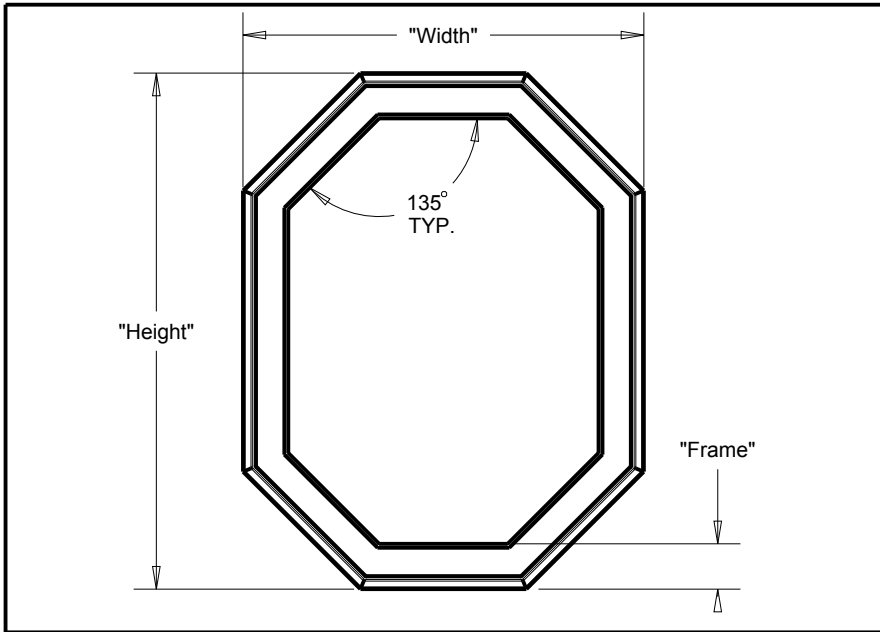

DELTA®

ACCESSORIES

- Delta® Custom Reflections™
- Octagonal Mirror Frame

STANDARD SPECIFICATIONS:

- Expanded Polystyrene Foam

WARRANTY

Delta® and Liberty Hardware work to maintain the highest level of quality in our products. We ask the same of our suppliers and work towards meeting the high quality expectation of all consumers. Our plumbing products are warranted to be free of defects in material and workmanship for five years from date of purchase. Liberty Hardware will, at its election, repair, replace or make appropriate adjustment where Liberty Hardware determines that such defect occurred during normal usage within five (5) years after purchase. Liberty Hardware is not responsible for removal, installation costs, or incidental or consequential losses. Labor charges and/or damage incurred in installation, repair, or replacement of the product, as well as any other kind of loss or damage, are excluded. This warranty is not transferable.

		Height (in)	Width (in)	Frame (in)	Weight (lbs)	Finish
FRMM2-CHL-R	Medium Octagon	22.05	30.04	2.36	2.29	Classic Chrome
FRMM2-GWM-R	Medium Octagon	22.05	30.04	2.36	2.73	Weathered Wood
FRMM2-MBL-R	Medium Octagon	22.05	30.04	2.36	2.36	Matte Black
FRMM2-MOS-R	Medium Octagon	22.05	30.04	2.36	2.46	Stone Mosaic
FRMM2-NKL-R	Medium Octagon	22.05	30.04	2.36	2.76	Vintage Nickel
FRMM2-WHM-R	Medium Octagon	22.05	30.04	2.36	2.76	Matte White
FRML3-CHL-R	Large Octagon	26.85	40.04	3.15	3.84	Classic Chrome
FRML3-GWM-R	Large Octagon	26.85	40.04	3.15	4.91	Weathered Wood
FRML3-MBL-R	Large Octagon	26.85	40.04	3.15	4.31	Matte Black
FRML3-MOS-R	Large Octagon	26.85	40.04	3.15	4.04	Stone Mosaic
FRML3-NKL-R	Large Octagon	26.85	40.04	3.15	4.79	Vintage Nickel
FRML3-WHM-R	Large Octagon	26.85	40.04	3.15	4.78	Matte White