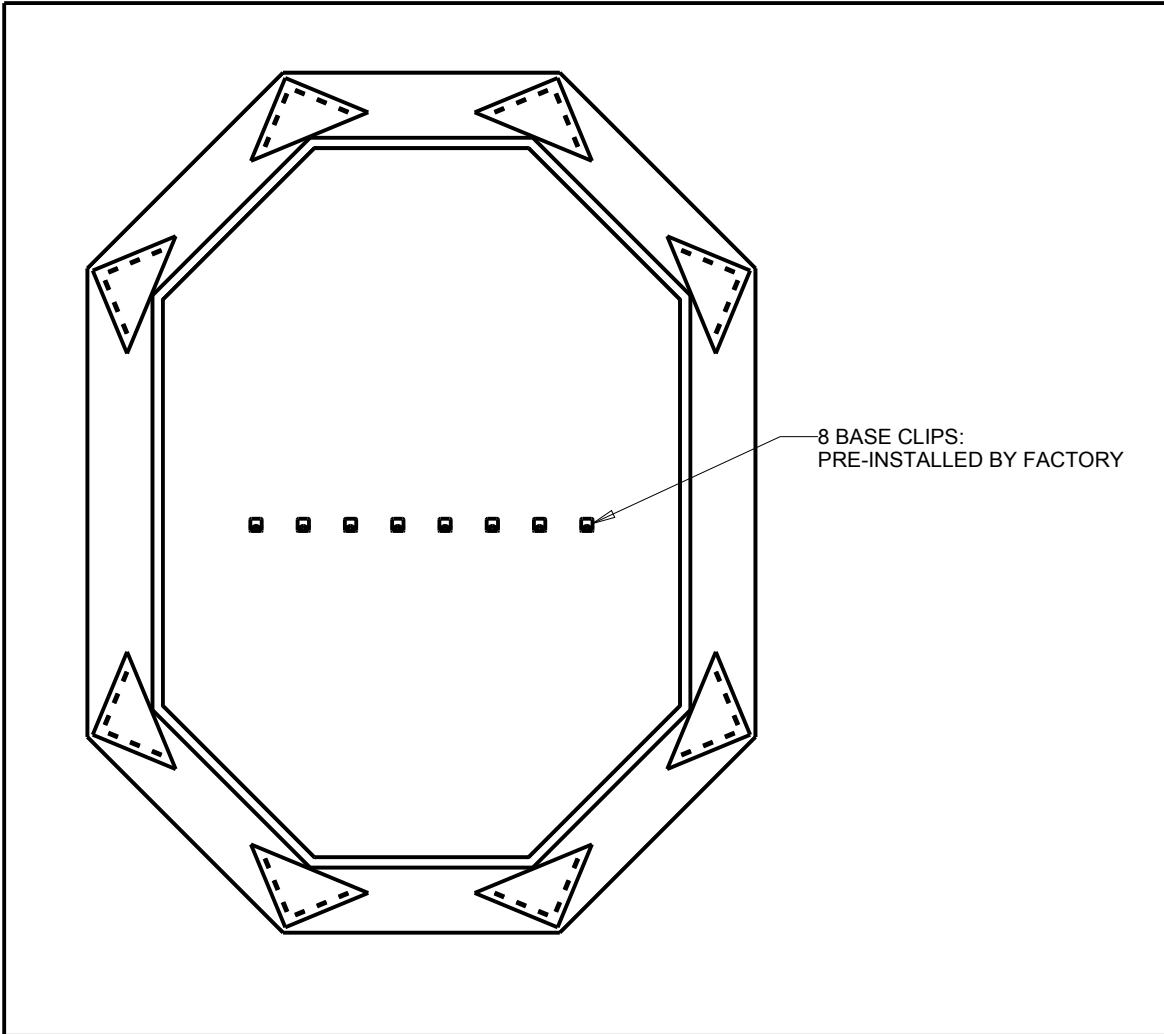

DELTA
ACCESSORIES

- Delta® Custom Reflections™
- Octagonal Mirror Frame

Delta reserves the right (1) to make changes in specifications and materials, and (2) to change or discontinue models, both without notice or obligation. Dimensions are for reference only. See current full-line price book or www.deltafaucet.com for finish options and product availability.

TDS 35992 - Rev. A

DELTA
FAUCET COMPANY

55 E. 111th Street, Indianapolis, Indiana 46280
350 South Edgeware Road, St. Thomas, ON N5P 4L1
© 2015 Masco Corporation of Indiana