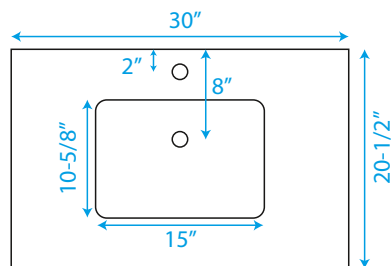

# WYNDHAM COLLECTION

TOP VIEW OF VANITY CABINET

WC-WHE009-30