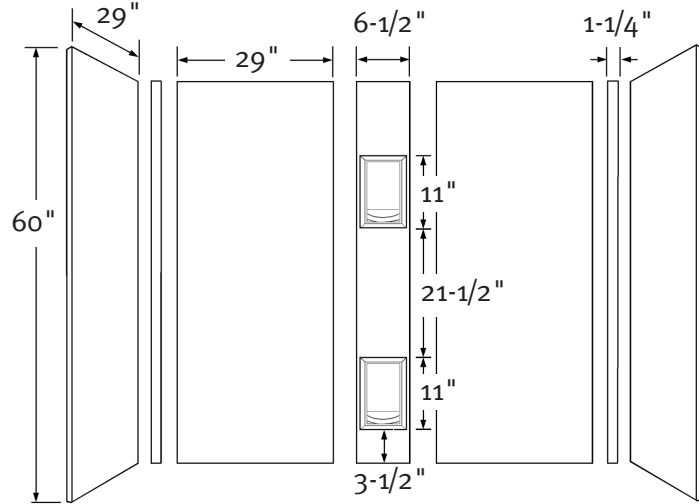

Designed to fit tub area 30" deep x 60" wide (762 mm x 1524 mm), or smaller

#### SS-60-5 Swanstone Bath Wall Kit

Model	Part	Tub Area Designed To Fit	Ship Wt. Lb.	Ship FedEx	Carton Dims. In.	Cu. Ft.
SS-60-5	SS00605	30" D x 60" W* (762 mm x 1524 mm) (or smaller)	121	–	65 x 31 x 6	7