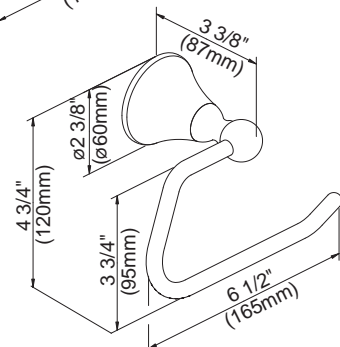

#### Available Finishes

- Chrome
- Brushed Nickel (BN)
- Distressed Nickel (DN)
- Oil Rub Bronze (RB)
- Distressed Bronze (RBD)

D441600 - 18" Towel Bar  
D441601 - 24" Towel Bar

D441602 - 24" Double Towel Bar

D441605 - Towel Ring

D441604 - Toilet Paper Holder

D441640 - Robe Hook

D441630 - Toilet Paper Holder

Specific Features: \_\_\_\_\_ Submitted Model No.: \_\_\_\_\_