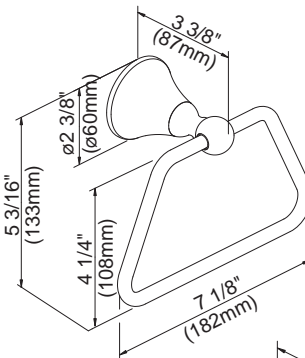

#### Available Finishes

- Chrome
- Brushed Nickel (BN)
- Distressed Nickel (DN)
- Oil Rub Bronze (RB)
- Distressed Bronze (RBD)

D441600 - 18" Towel Bar  
D441601 - 24" Towel Bar

D441602 - 24" Double Towel Bar

D441605 - Towel Ring

D441604 - Toilet Paper Holder

D441640 - Robe Hook

D441630 - Toilet Paper Holder

Specific Features: \_\_\_\_\_ Submitted Model No.: \_\_\_\_\_