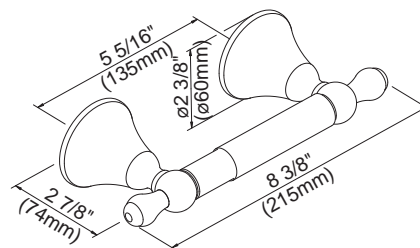

#### Available Finishes

- Chrome
- Brushed Nickel (BN)
- Distressed Nickel (DN)
- Oil Rub Bronze (RB)
- Distressed Bronze (RBD)

D441600 - 18" Towel Bar  
D441601 - 24" Towel Bar

D441602 - 24" Double Towel Bar

D441605 - Towel Ring

D441604 - Toilet Paper Holder

D441640 - Robe Hook

D441630 - Toilet Paper Holder

Specific Features: \_\_\_\_\_ Submitted Model No.: \_\_\_\_\_