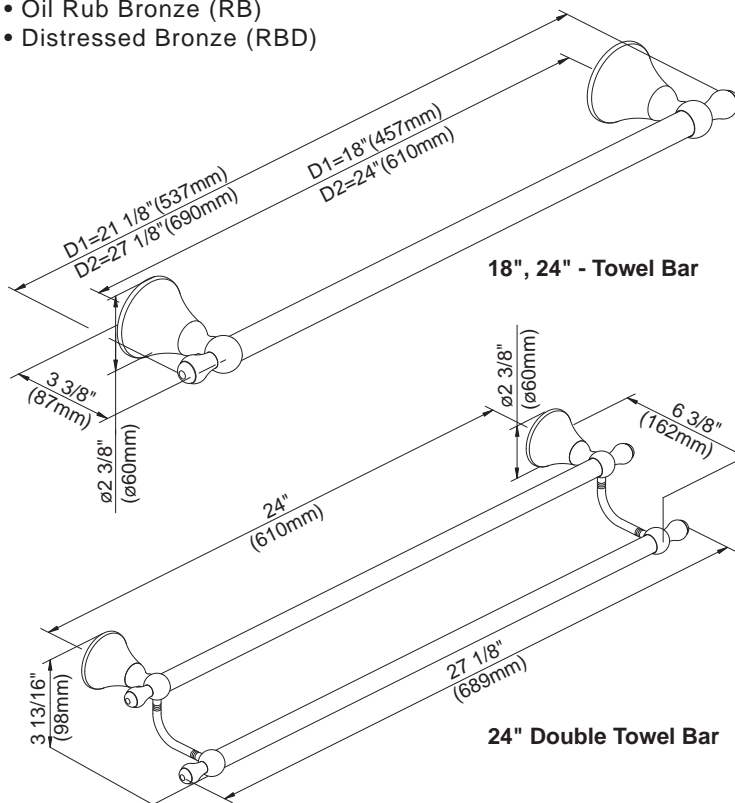

#### Description

- Sleek traditional style
- Matches BANNOCKBURN™ collection
- Mounting hardware provided

#### Available Finishes

- Chrome
- Brushed Nickel (BN)
- Distressed Nickel (DN)
- Oil Rub Bronze (RB)
- Distressed Bronze (RBD)

D441600 - 18" Towel Bar  
D441601 - 24" Towel Bar

D441602 - 24" Double Towel Bar

D441605 - Towel Ring

D441604 - Toilet Paper Holder

D441640 - Robe Hook

D441630 - Toilet Paper Holder

Specific Features: \_\_\_\_\_ Submitted Model No.: \_\_\_\_\_