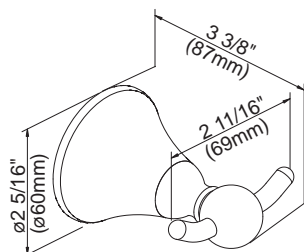

#### Available Finishes

- Chrome
- Brushed Nickel (BN)
- Distressed Nickel (DN)
- Oil Rub Bronze (RB)
- Distressed Bronze (RBD)

D441600 - 18" Towel Bar  
D441601 - 24" Towel Bar

D441602 - 24" Double Towel Bar

D441605 - Towel Ring

D441604 - Toilet Paper Holder

D441640 - Robe Hook

D441630 - Toilet Paper Holder

Specific Features: \_\_\_\_\_ Submitted Model No.: \_\_\_\_\_