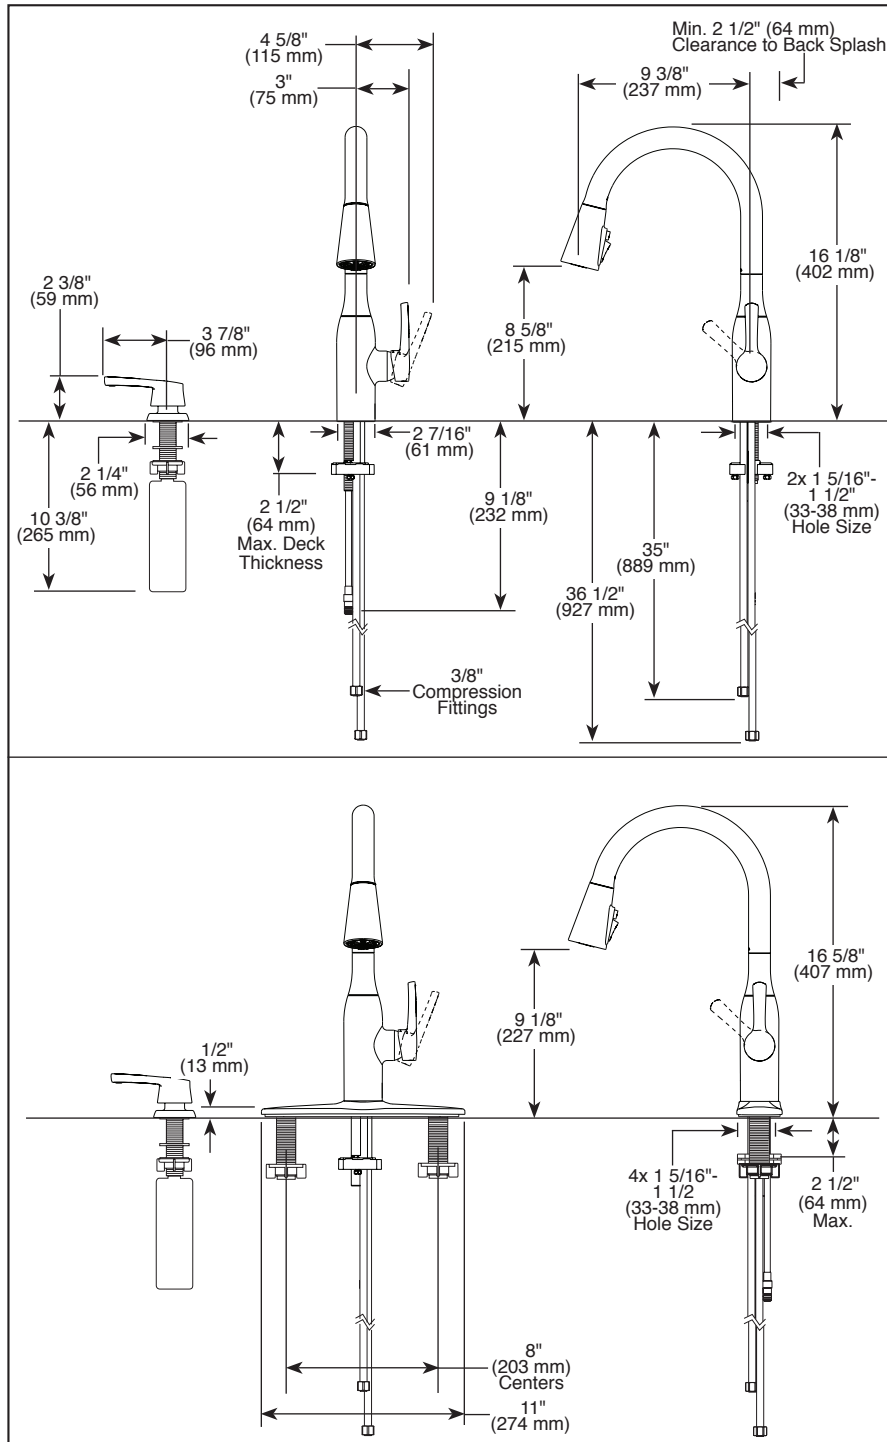

19780Z-▲SD-DST

19780Z-▲SD-DST with optional escutcheon

Submitted Model No.: _____

Specific Features: _____

▲ Designate proper finish suffix

Delta reserves the right (1) to make changes in specifications and materials, and (2) to change or discontinue models, both without notice or obligation. Dimensions are for reference only. See current full-line price book or www.deltafaucet.com for finish options and product availability.

DSP-K-19780Z-SD-DST Rev. A

see what Delta can do™

KITCHEN FAUCETS

- Marca™ Collection
- Single Handle Pull-Down

FEATURES:

- DIAMOND Seal® Technology
- Touch-Clean® Technology
- MagnaTite® Docking System
- Quick Snap® Hose Installation
- 3-Function Pull-Down w/Shield-Spray™

STANDARD SPECIFICATIONS:

- Maximum 1.8 gpm @ 60 psi, 6.8 L/min @ 414 kPa
- One, two, three, or four hole mount (escutcheon optional, included)
- Diamond coated ceramic cartridge
- 3/8" O.D. straight, staggered PEX supply tubes
- Spout rotates 360°
- Hot/cold indicator markings
- Dual integral check valves in sprayer
- Soap dispenser with 8 oz. reservoir (optional, included)