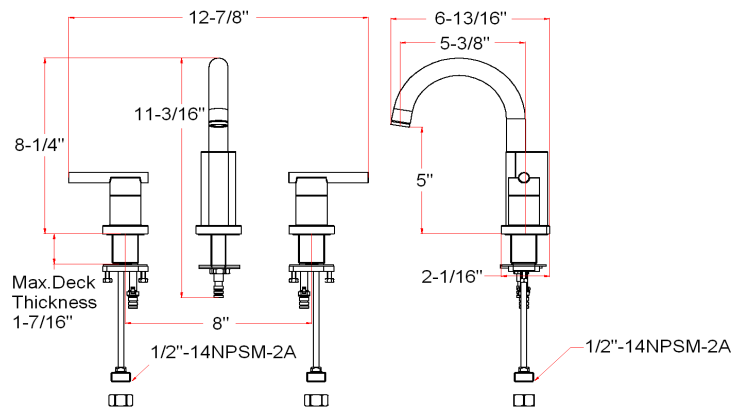

## Specifications

<b>Flow Rate (GPM)</b>	1.72 GPM @ 60 psi
<b>Material Content</b>	AB1953 platform hybrid body with zinc handle
<b>Pop-Up Drain</b>	50/50 pop-up
<b>Spout Reach</b>	5-3/8"
<b>Cartridge</b>	Ceramic Disc
<b>Lever Handle Operation</b>	(1/4) quarter turn stop
<b>Installation Type</b>	3-hole, 8" center mount

## Dimensions

## Order Codes & Finishes/Colors

<b>Satin Nickel (US15)</b>	525733	
<b>Polished Chrome (US26)</b>	525741	

**Type:**

**Job:**

**Order Code:**

**Approvals:**

Design House reserves the right to make changes in materials, specifications & models at any time. Design House also reserves the right to discontinue product without notice or obligation.