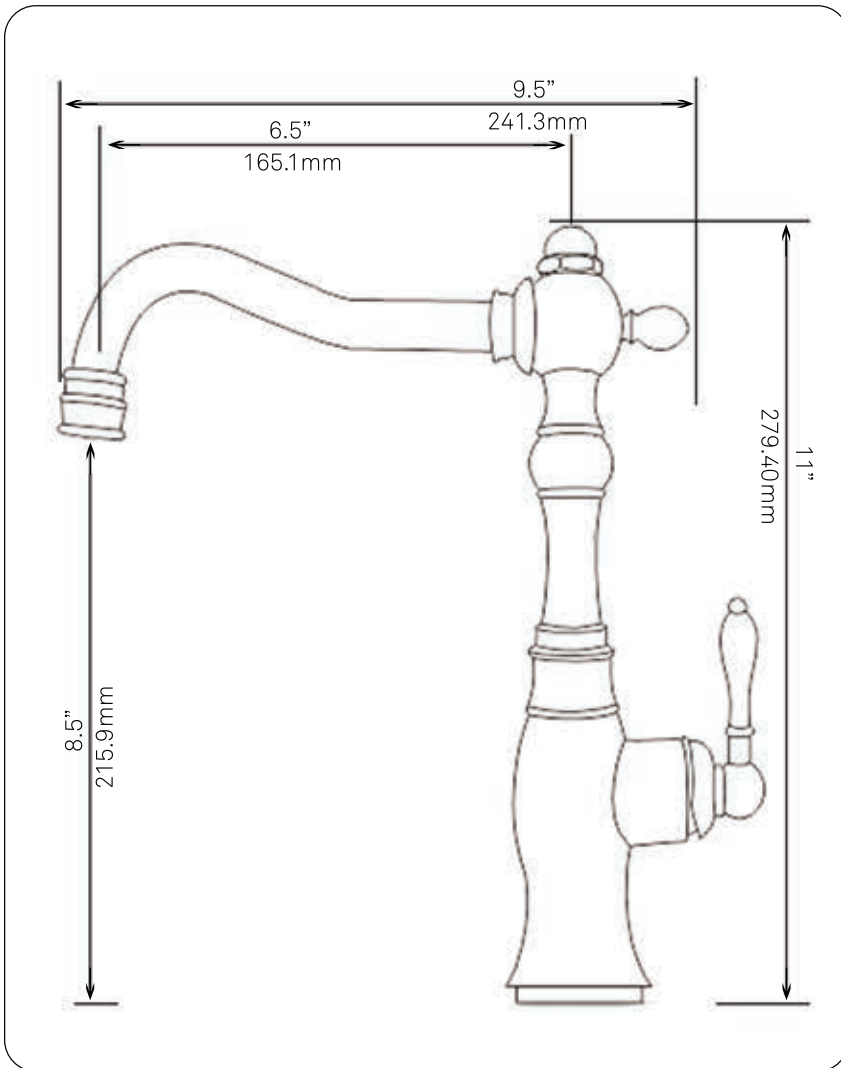

NOTES

Dimensions are for reference only, see www.NovattoInc.com for finish options and product availability.

Novatto Inc
TOLL FREE 844.404.4242
www.NovattoInc.com