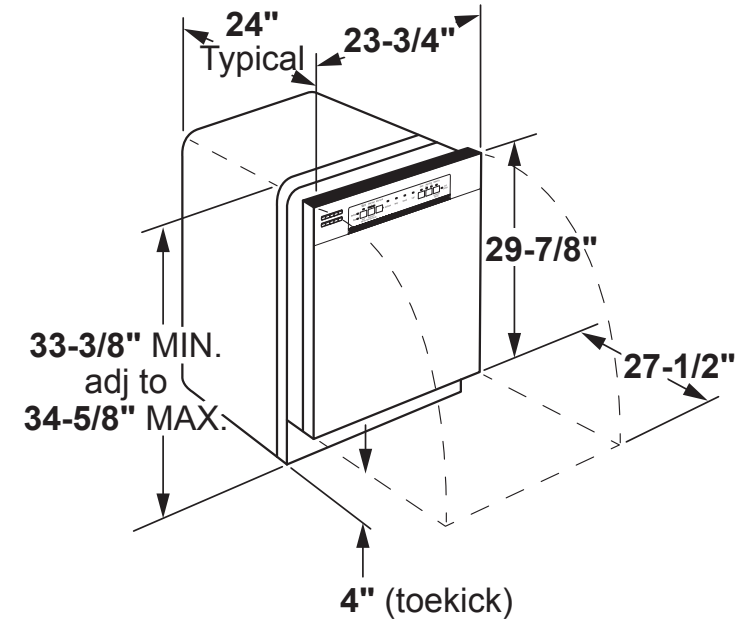

PDF820SGJ/SSJ

GE Profile™ Series Stainless Steel Interior Dishwasher with Front Controls

DIMENSIONS AND INSTALLATION INFORMATION (IN INCHES)

ELECTRICAL RATING

Voltage AC.....	120
Hertz.....	60
Total connected load amperage.....	9.0
Calrod® heater watts max.....	1000

For use on adequately wired 120-volt, 15-amp circuit having 2-wire service with a separate ground wire. This appliance must be grounded for safe operation.

INSTALLATION INFORMATION: Before installing, consult installation instructions packed with product for current dimensional data.

Easy touch adjustable upper rack with 2 Stem Safe shelves - Quickly adjust the upper rack 2 inches up or down to accommodate tall glassware and 10 ½" plates with plenty of room in the bottom rack for large platters and cookie sheets