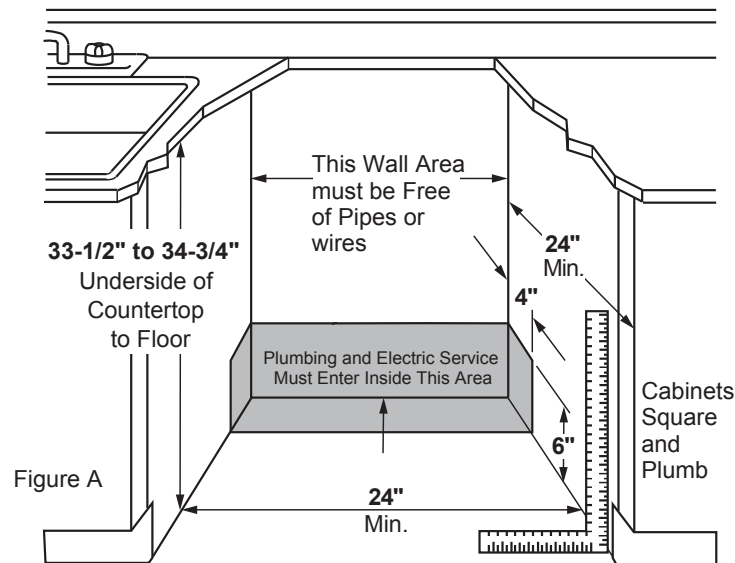

PDF820SGJ/SSJ

GE Profile™ Series Stainless Steel Interior Dishwasher with Front Controls

DIMENSIONS AND INSTALLATION INFORMATION (IN INCHES)

ELECTRICAL RATING

Voltage AC.....	120
Hertz.....	60
Total connected load amperage.....	9.0
Calrod® heater watts max.....	1000

For use on adequately wired 120-volt, 15-amp circuit having 2-wire service with a separate ground wire. This appliance must be grounded for safe operation.

INSTALLATION INFORMATION: Before installing, consult installation instructions packed with product for current dimensional data.