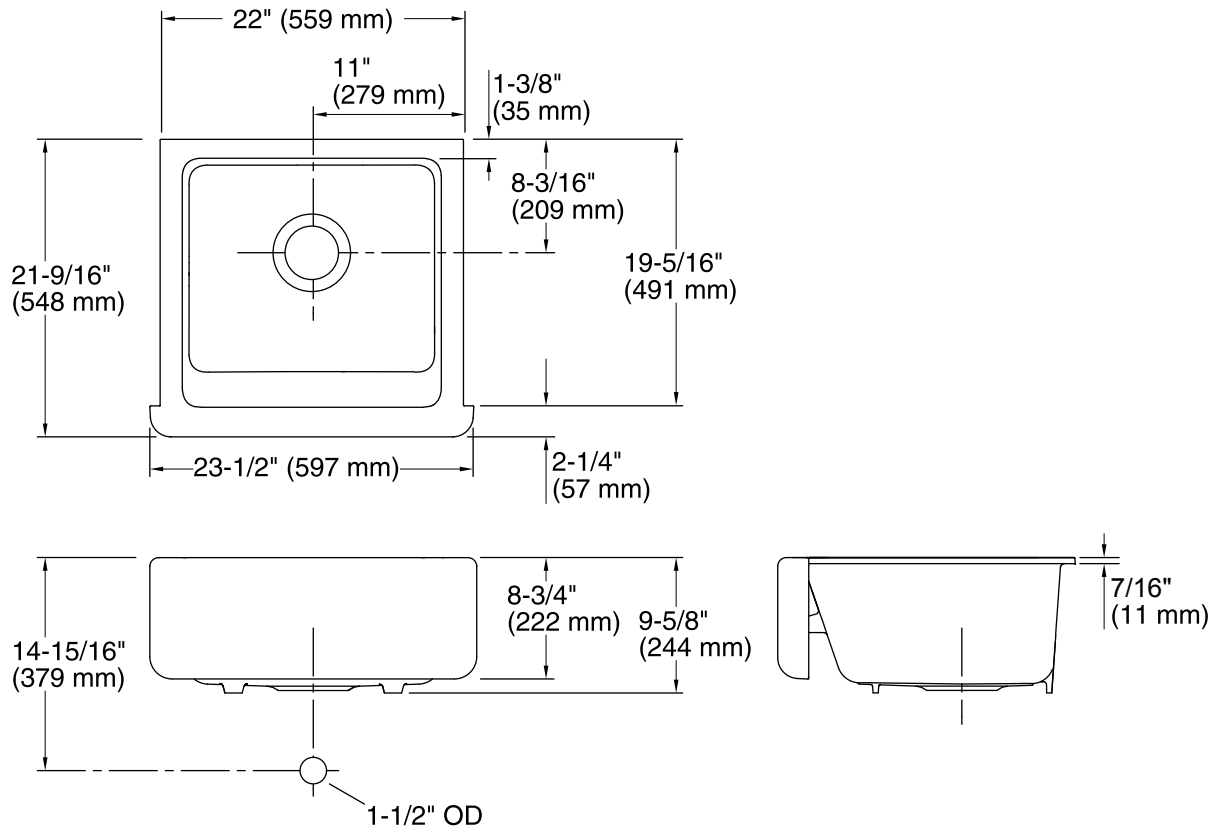

24" Single Bowl Sink with Tall Apron K-5665

Features

- Fits minimum 24-inch apron sink base cabinet.
- Single bowl.
- 9-inch depth.
- Self-Trimming apron overlaps the cabinet face for easy installation and beautiful results.
- No faucet holes.
- Includes cutout templates.
- Center drain.
- KOHLER enameled cast iron
- Under-mount installation

Technical Information

All product dimensions are nominal.

Bowl configuration:	Single
Installation:	Under-mount
Min. base cabinet width:	24" (610 mm)
Bowl area (Only)	Length: 18-13/16" (477 mm) Width: 18-1/16" (459 mm) Bowl depth: 9" (229 mm) Water depth: 9" (229 mm)
Drain hole:	3-5/8" (92 mm)
Template:	Apron Front, 1247417, required, included Under-mount, 1239299-7, required, included