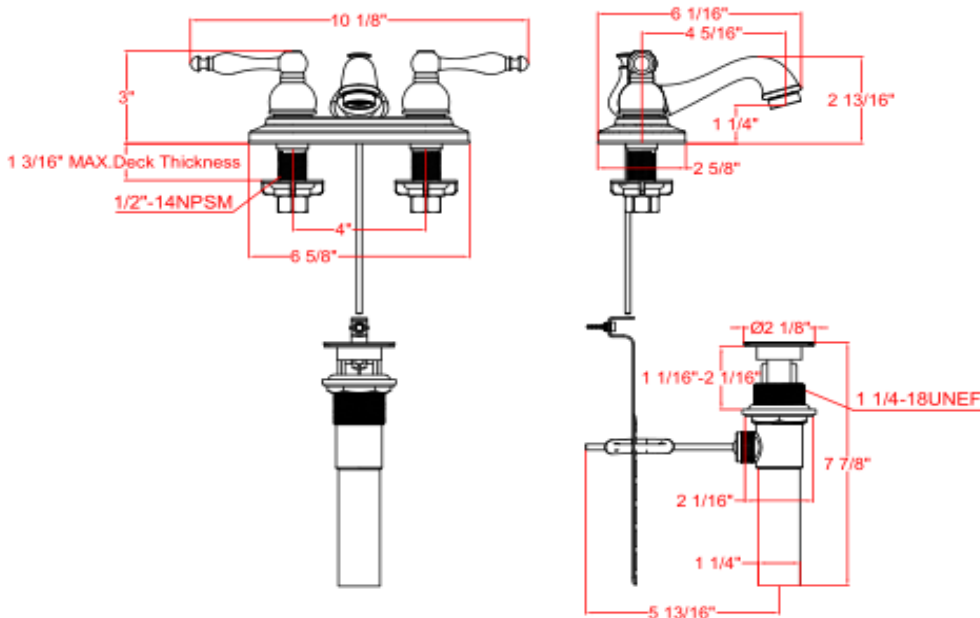

Dimensions

Warranty & Compliances

Warranty	Lifetime Limited Warranty
IAPMO/UPC	UPC & cUPC Compliant
ASME	ASME A112.18.1/CSA B125.1
ANSI	Compliant
ADA	Compliant
NSF	Compliant
Lead Free	Fed. P.L. 111-380 (1/2014)
Watersense	Compliant

Order Codes & Finishes/Colors

Polished Chrome	546077	
Satin Nickel (US15)	546085	
Oil Rubbed Bronze(US10B)	546069	
Brushed Bronze	546093	

Type:

Job:

Order Code:

Approvals:

Design House reserves the right to make changes in materials, specifications & models at any time. Design House also reserves the right to discontinue product without notice or obligation.