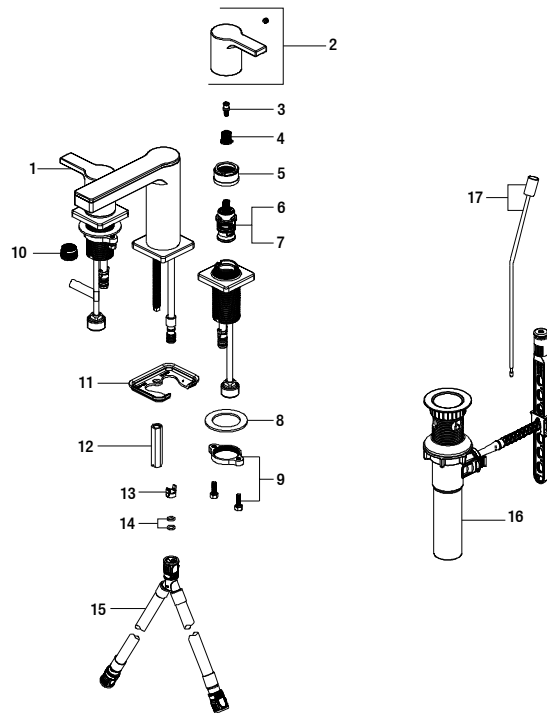

Two-Handle Lavatory Faucet

MODEL	SKU #	FINISH
HD67866W-6001	305764892	Chrome

Many replacement parts can be purchased online or at your local store. Please use the table below to identify the part SKU number needed, go to HOMEDEPOT.COM, and check for online and store availability. If you can't find the part you are looking for, please call 1-855-HD-GLACIER.

Part	Description	Part #	Internet SKU #	Store SKU #
1	Handle assembly H	RP1363001		
2	Handle assembly C	RP1363101		
3	Connector	RP50107		
4	Inverter	RP70396		
5	Bonnet nut	RP70193	206671342	
6	Cartridge H	RP20079		
7	Cartridge C	RP20080		
8	Washer	RP64147		
9	Nut & Screw	RP56114		

Part	Description	Part #	Internet SKU #	Store SKU #
10	Aerator	RP30209		
11	Washer	RP70228		
12	Lock nut	RP56012		
13	Block	RP70421		
14	O-Ring	RP60002		
15	Quick connect hose	RP70430		
16	ClickInstall™ drain assembly	RP4022801		
17	Lift rod	RP4024901		