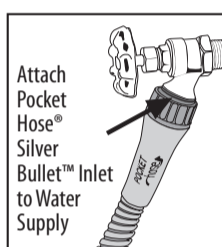

Instructions For Use:

1. Remove the Pocket Hose® Silver Bullet™ from the package and completely unravel.
Note: The Adjustable Spray Aluminum Nozzle will be extended in the closed position. (Figure 1)
2. Ensure Adjustable Spray Aluminum Nozzle is attached tightly to the connector. (Figure 2)
3. Attach the Pocket Hose® Silver Bullet™ inlet to the water supply of your home. (Figure 3)
4. Turn on the tap from your home's water supply and let the Pocket Hose® Silver Bullet™ fully expand.
5. Holding the connector between thumb and forefinger, turn the nozzle counter-clockwise to the open position to spray.

Figure 1

Figure 2

Figure 3

Figure 4

Using Adjustable Spray Aluminum Nozzle

Turn Adjustable Spray Aluminum Nozzle counter-clockwise to turn on. Turn clockwise to turn off.

Adjustable Spray Patterns

Storing the Pocket Hose® Silver Bullet™:

After use, turn off the tap for your home's water supply. Twist open the Adjustable Spray Aluminum Nozzle to drain the water from the Pocket Hose® Silver Bullet™. As this happens, the Pocket Hose® Silver Bullet™ will shrink to its original size.