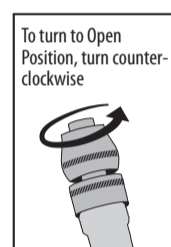

Instructions For Use:

1. Remove the Pocket Hose® Silver Bullet™ from the package and completely unravel.
Note: The Adjustable Spray Aluminum Nozzle will be extended in the closed position. (Figure 1)
2. Ensure Adjustable Spray Aluminum Nozzle is attached tightly to the connector. (Figure 2)
3. Attach the Pocket Hose® Silver Bullet™ inlet to the water supply of your home. (Figure 3)
4. Turn on the tap from your home's water supply and let the Pocket Hose® Silver Bullet™ fully expand.
5. Holding the connector between thumb and forefinger, turn the nozzle counter-clockwise to the open position to spray.

Figure 1

Figure 2

Figure 3

Figure 4

Using Adjustable Spray Aluminum Nozzle

Turn Adjustable Spray Aluminum Nozzle counter-clockwise to turn on. Turn clockwise to turn off.

Adjustable Spray Patterns

Storing the Pocket Hose® Silver Bullet™:

After use, turn off the tap for your home's water supply. Twist open the Adjustable Spray Aluminum Nozzle to drain the water from the Pocket Hose® Silver Bullet™. As this happens, the Pocket Hose® Silver Bullet™ will shrink to its original size.