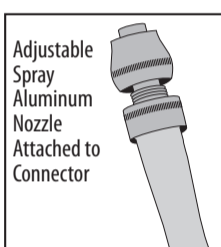

Instructions For Use:

1. Remove the Pocket Hose® Silver Bullet™ from the package and completely unravel.
Note: The Adjustable Spray Aluminum Nozzle will be extended in the closed position. (Figure 1)
2. Ensure Adjustable Spray Aluminum Nozzle is attached tightly to the connector. (Figure 2)
3. Attach the Pocket Hose® Silver Bullet™ inlet to the water supply of your home. (Figure 3)
4. Turn on the tap from your home's water supply and let the Pocket Hose® Silver Bullet™ fully expand.
5. Holding the connector between thumb and forefinger, turn the nozzle counter-clockwise to the open position to spray.

Figure 1

Figure 2

Figure 3

Figure 4

Using Adjustable Spray Aluminum Nozzle

Turn Adjustable Spray Aluminum Nozzle counter-clockwise to turn on. Turn clockwise to turn off.

Adjustable Spray Patterns

Storing the Pocket Hose® Silver Bullet™:

After use, turn off the tap for your home's water supply. Twist open the Adjustable Spray Aluminum Nozzle to drain the water from the Pocket Hose® Silver Bullet™. As this happens, the Pocket Hose® Silver Bullet™ will shrink to its original size.