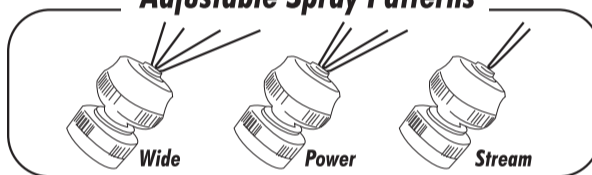

Instructions For Use:

1. Remove the Pocket Hose® Silver Bullet™ from the package and completely unravel.
Note: The Adjustable Spray Aluminum Nozzle will be extended in the closed position. (Figure 1)
2. Ensure Adjustable Spray Aluminum Nozzle is attached tightly to the connector. (Figure 2)
3. Attach the Pocket Hose® Silver Bullet™ inlet to the water supply of your home. (Figure 3)
4. Turn on the tap from your home's water supply and let the Pocket Hose® Silver Bullet™ fully expand.
5. Holding the connector between thumb and forefinger, turn the nozzle counter-clockwise to the open position to spray.

Figure 1

Figure 2

Figure 3

Figure 4

Using Adjustable Spray Aluminum Nozzle

Turn Adjustable Spray Aluminum Nozzle counter-clockwise to turn on. Turn clockwise to turn off.

Adjustable Spray Patterns

Storing the Pocket Hose® Silver Bullet™:

After use, turn off the tap for your home's water supply. Twist open the Adjustable Spray Aluminum Nozzle to drain the water from the Pocket Hose® Silver Bullet™. As this happens, the Pocket Hose® Silver Bullet™ will shrink to its original size.