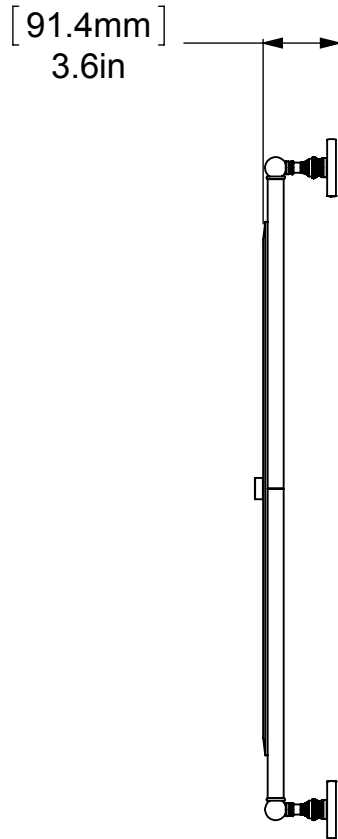

ITEM NO.	P/N	Description	QTY.
1	BPRD	BACKPLATE	4
2	NKSL-58	SUPPORT	4
3	NKSL-1.25	NECK	4
4	BL2T-1	HUB	4
5	CRRD-34	CHECK RING	4
6	MRRT-92	MIRROR	1
7	TU34-29	TUBE	2
8	CARD-1	LOCK	2

UNLESS OTHERWISE STATED

.X	±.3mm
.XX	±.15mm
.XXX	±.008mm

COPYRIGHT © Allied Brass 2017

DRAWN	4/4/2017	I.M
CHECKED	4/4/2017	P.D
APPROVED	4/4/2017	R.A

MATERIAL: BRASS
 DESCRIPTION: Prestige Skyline Collection Rectangular Frameless Rail Mounted Mirror

FINISH	TBD
QUANTITY	TBD
DRAWING No.	REV
P1000-27-92	0
SCALE	SHEET: 01
1:9	A4