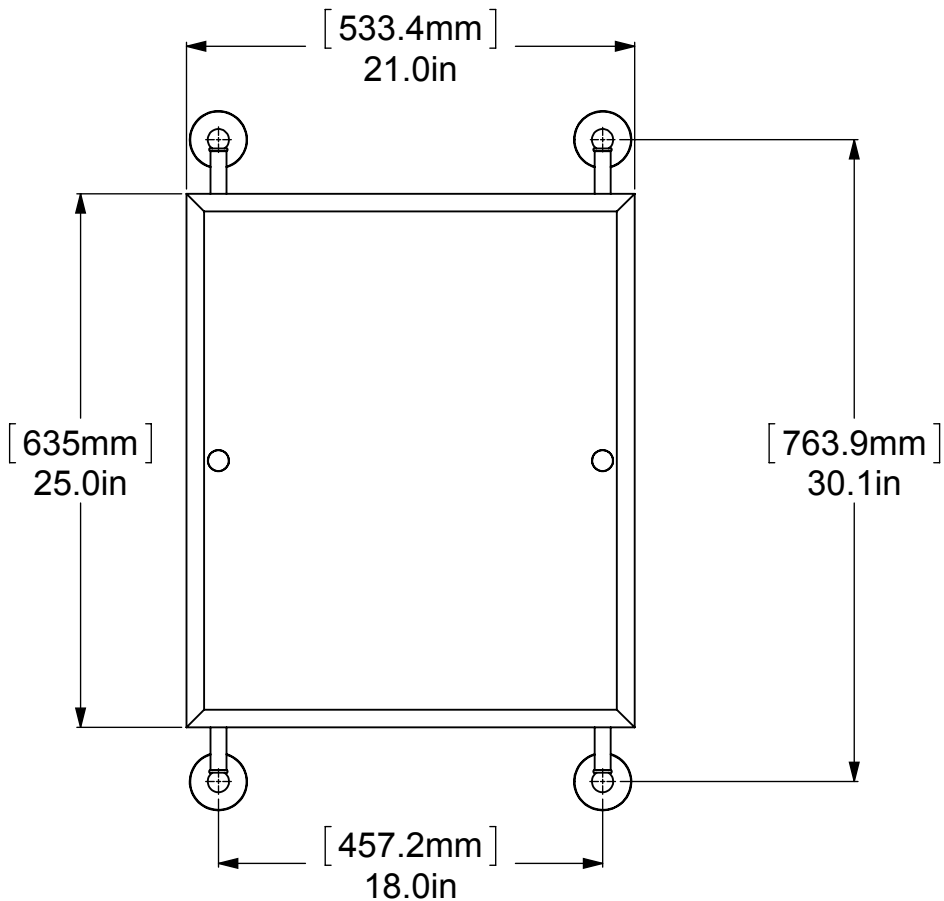

ITEM NO.	P/N	Description	QTY.
1	BPRD	BACKPLATE	4
2	NKSL-58	SUPPORT	4
3	NKSL-1.25	NECK	4
4	BL2T-1	HUB	4
5	CRRD-34	CHECK RING	4
6	MRRT-92	MIRROR	1
7	TU34-29	TUBE	2
8	CARD-1	LOCK	2

UNLESS OTHERWISE STATED

.X	±.3mm
.XX	±.15mm
.XXX	±.008mm

COPYRIGHT © Allied Brass 2017

DRAWN	4/4/2017	I.M
CHECKED	4/4/2017	P.D
APPROVED	4/4/2017	R.A

MATERIAL: BRASS
 DESCRIPTION: Prestige Skyline Collection Rectangular Frameless Rail Mounted Mirror

FINISH	TBD
QUANTITY	TBD
DRAWING No.	REV
P1000-27-92	0
SCALE	SHEET: 01
1:9	A4