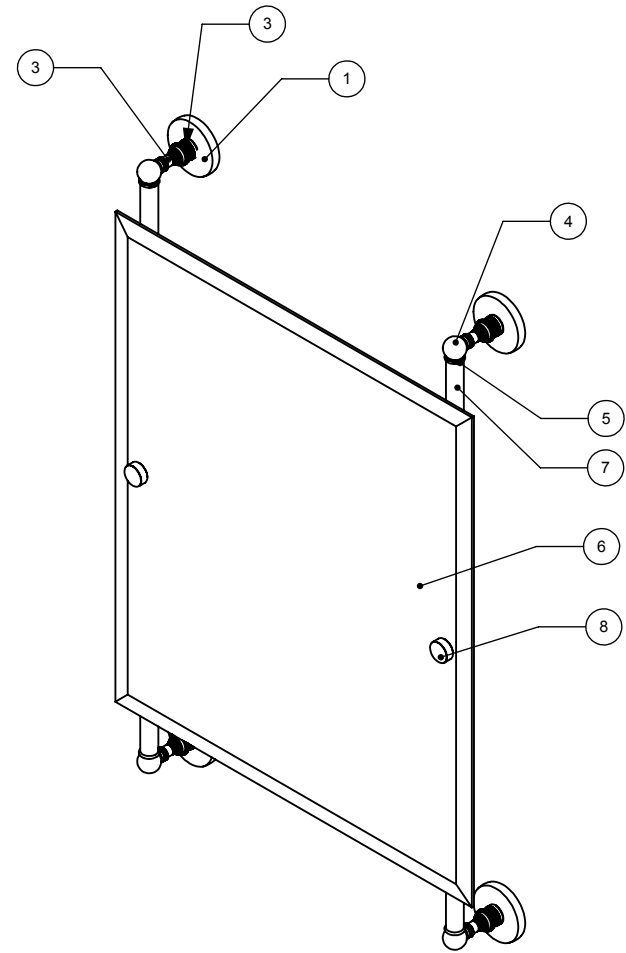

ITEM NO.	P/N	Description	QTY.
1	BPRD	BACKPLATE	4
2	NKSL-58	SUPPORT	4
3	NKSL-1.25	NECK	4
4	BL2T-1	HUB	4
5	CRRD-34	CHECK RING	4
6	MRRT-92	MIRROR	1
7	TU34-29	TUBE	2
8	CARD-1	LOCK	2

UNLESS OTHERWISE STATED

.X	±.3mm
.XX	±.15mm
.XXX	±.008mm

COPYRIGHT © Allied Brass 2017

DRAWN	4/4/2017	I.M
CHECKED	4/4/2017	P.D
APPROVED	4/4/2017	R.A

MATERIAL: BRASS
 DESCRIPTION: Prestige Skyline Collection Rectangular Frameless Rail Mounted Mirror

FINISH	TBD
QUANTITY	TBD
DRAWING No.	REV
P1000-27-92	0
SCALE	SHEET: 01
1:9	A4