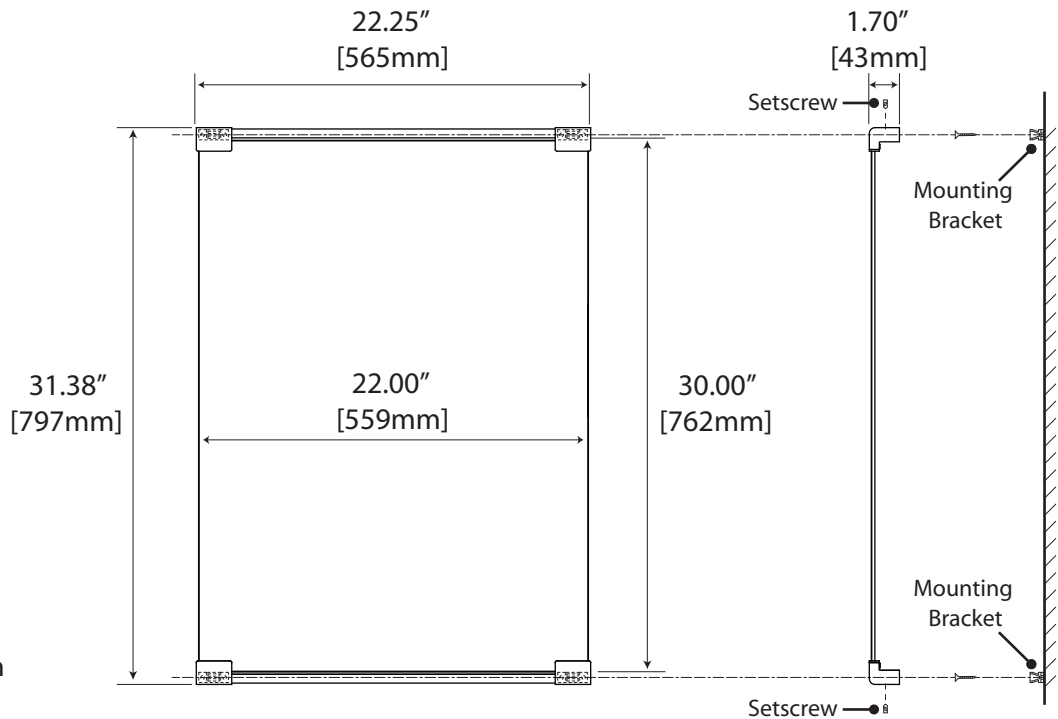

Vertical Configuration

Vertical and Horizontal
Fixed Mount Décor Mirror

#1521 (Chrome)
#1522 (Satin Nickel)

Horizontal Configuration