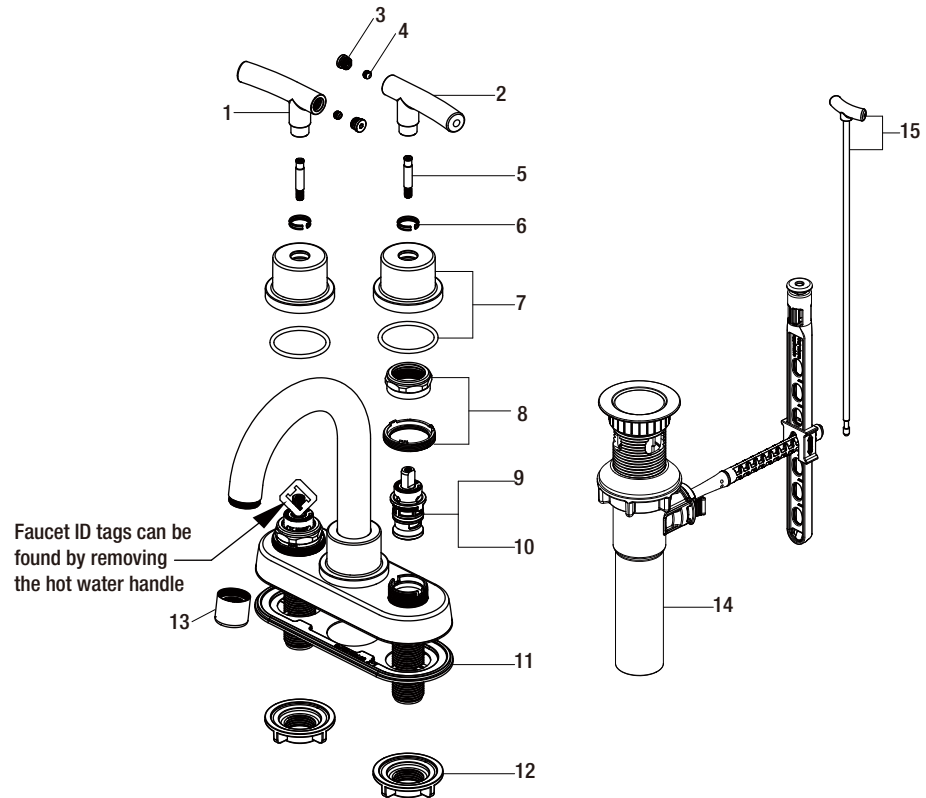

Replacement Parts List

Dorset 4 in. Centerset 2-Handle Bathroom Faucet in Chrome

MODEL	SKU #	FINISH
HD67730W-6B01	478234	Polished Chrome

Many replacement parts can be purchased online or at your local store. Please use the table below to identify the part SKU number needed, go to HOMEDEPOT.COM, and check for online and store availability. If you can't find the part you are looking for, please call 1-855-HD-GLACIER.

Part	Description	Part #	Internet SKU #	Store SKU #
1	Handle H	RP1346201		
2	Handle C	RP1346301		
3	Accessorize cap	RP8054601		
4	Set screw	RP50002		
5	Connector	RP50189		
6	Clip	RP70150		
7	Handle seat	RP1715801		
8	Bonnet nut & Connector	RP70781		

Part	Description	Part #	Internet SKU #	Store SKU #
9	Cartridge H	RP20067	301158139	
10	Cartridge C	RP20068	301158129	
11	Gasket	RP80547		
12	Mounting nut	RP56001	203193994	579276
13	Aerator	RP3024401		
14	ClickInstall™ Drain Assembly	RP4022801		
15	Lift rod	RP4022901		