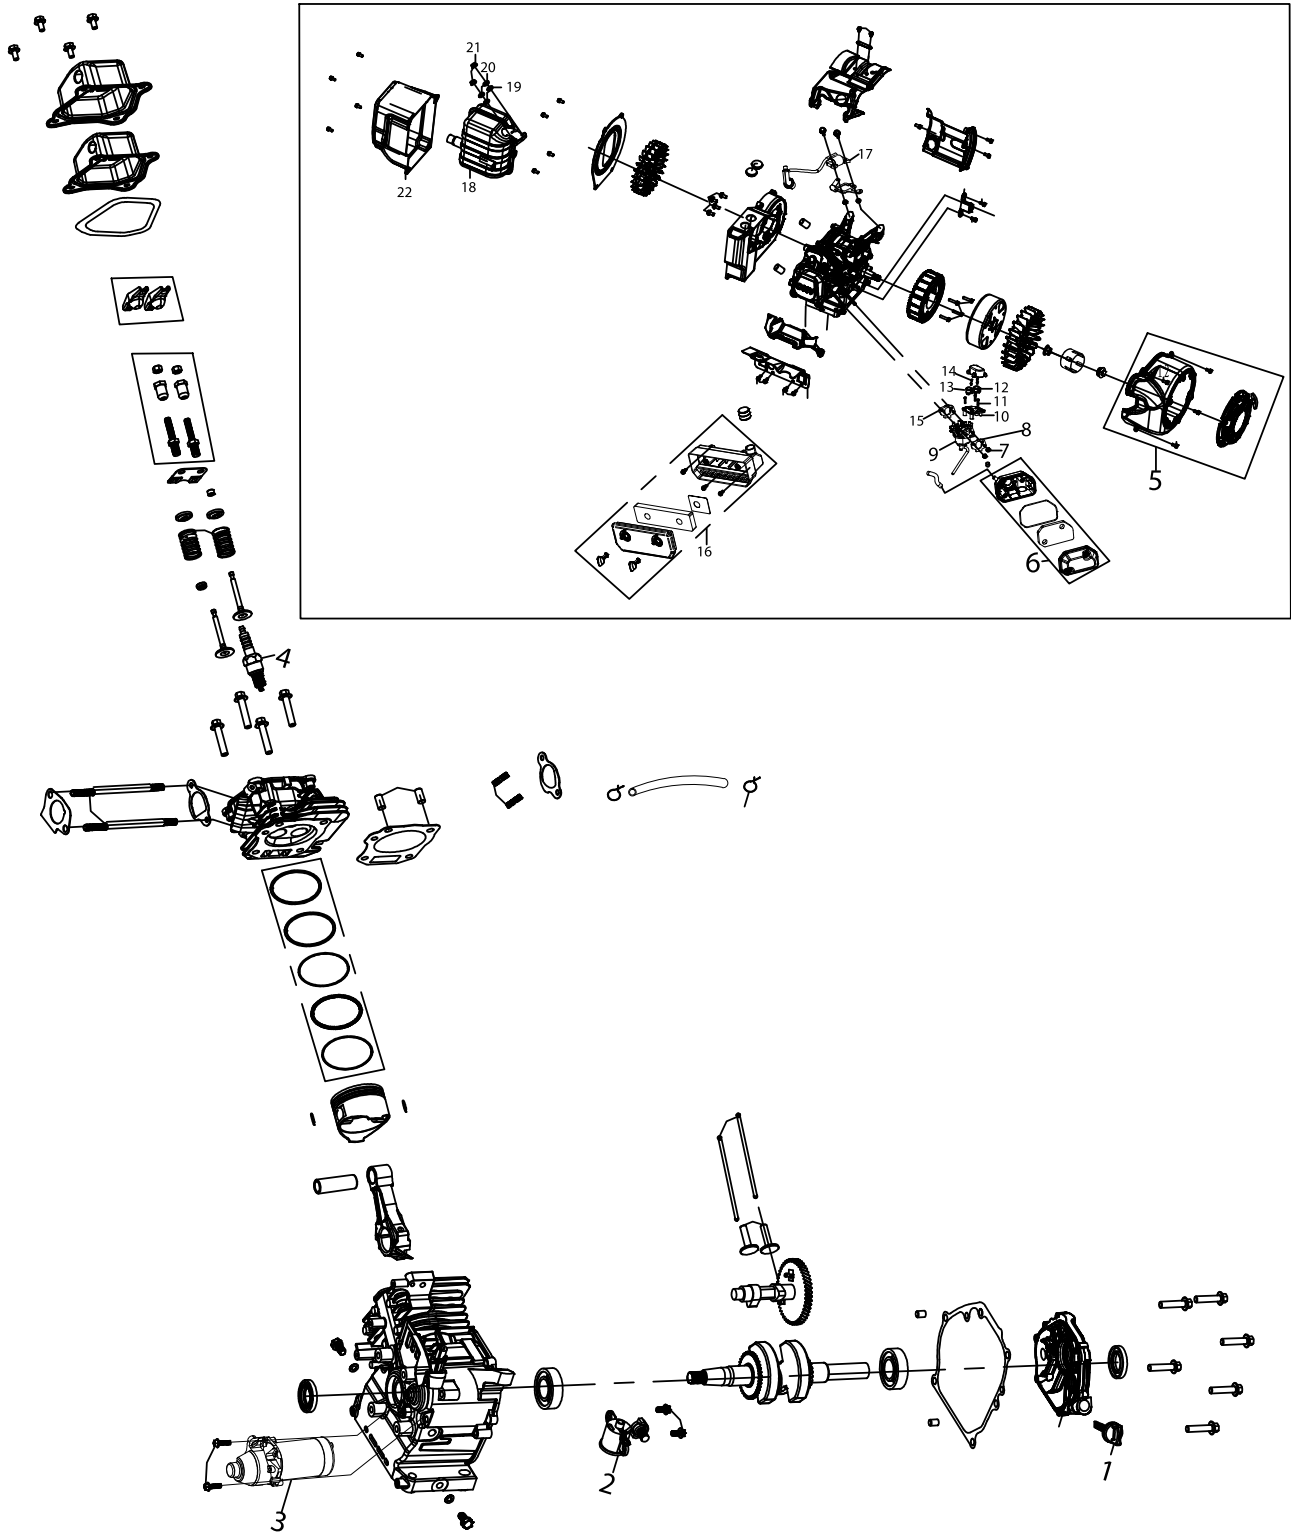

iGen4500 SCHEMATIC

iGen4500 EXPLODED VIEW

iGen4500 EXPLODED VIEW PART NUMBERS

No.	Part.	Description
1	100578	Damper
2	100562	Enclosure Side
3	100567	Lift Bar
4	150526	Fuel Tank
5	120538	Inverter Module
6	100569	Intake Grate
7	150535	Fuel Valve
8	100563	Enclosure Side
9	100568	Inspection Cover
10	100574	Axle Shaft
11	100579	Battery
12	100580	Battery Clamp
13	130526	Voltage Regulator
14	150531	Fuel Knob
15	150533	Plug
16	100570	Rubber Foot
17	100564	Discharge Grate
18	150530	Cap
19	150528	Splash Guard
20	100571	Wheel
21	100577	Axle Cover
22	100565	Rubber Boot
23	100573	Handle Bracket
24	100572	Handle Assembly
25	170513	Grip Cup
26	170515	Recoil Anchor

27	100561	Enclosure Top
28	100560	Side Panel
29	100566	Access Cover
30	150527	Vent Hose
31	150529	Strainer
32	150534	Fuel Filter
33	150536	Hose Clamp
34	170514	Recoil Grip
35	130525	Controller
36	100575	Washer
37	130524	Control Panel
38	150532	M6X16
39	180578	Engine Assembly
40	150542	Clamp
41	150543	Gasket
42	150540	Fuel Level Sensor
43	150544	Bolt
44	150541	Gasket
45	150537	Carbon Canister
46	150538	Canister Bracket
47	150539	Vent Hose
48	150508	Hose Clamp

iGen4500 ENGINE VIEW

iGen4500 ENGINE VIEW PART NUMBERS

No.	Part.	Description
1	180581	Dip Stick
2	180582	Low Oil Switch
3	170516	Starter
4	180580	Spark Plug
5	170512	Recoil and Housing
6	160504	Air Box
7	100548	M6 Nut
8	140517	Gasket
9	140532	Carburetor Assembly
10	140531	Stepper Motor Bracket
11	140533	M4X25
12	140529	Stepper Motor
13	140530	Stepper Motor
14	140534	M4X6
15	140535	Spacer
16	160504	Air Cleaner Assembly
17	180579	Ignition Coil
18	110510	Muffler Assembly
19	110512	Washer
20	110502	Spring Washer
21	180524	M8 Nut
22	110511	Heat Shield