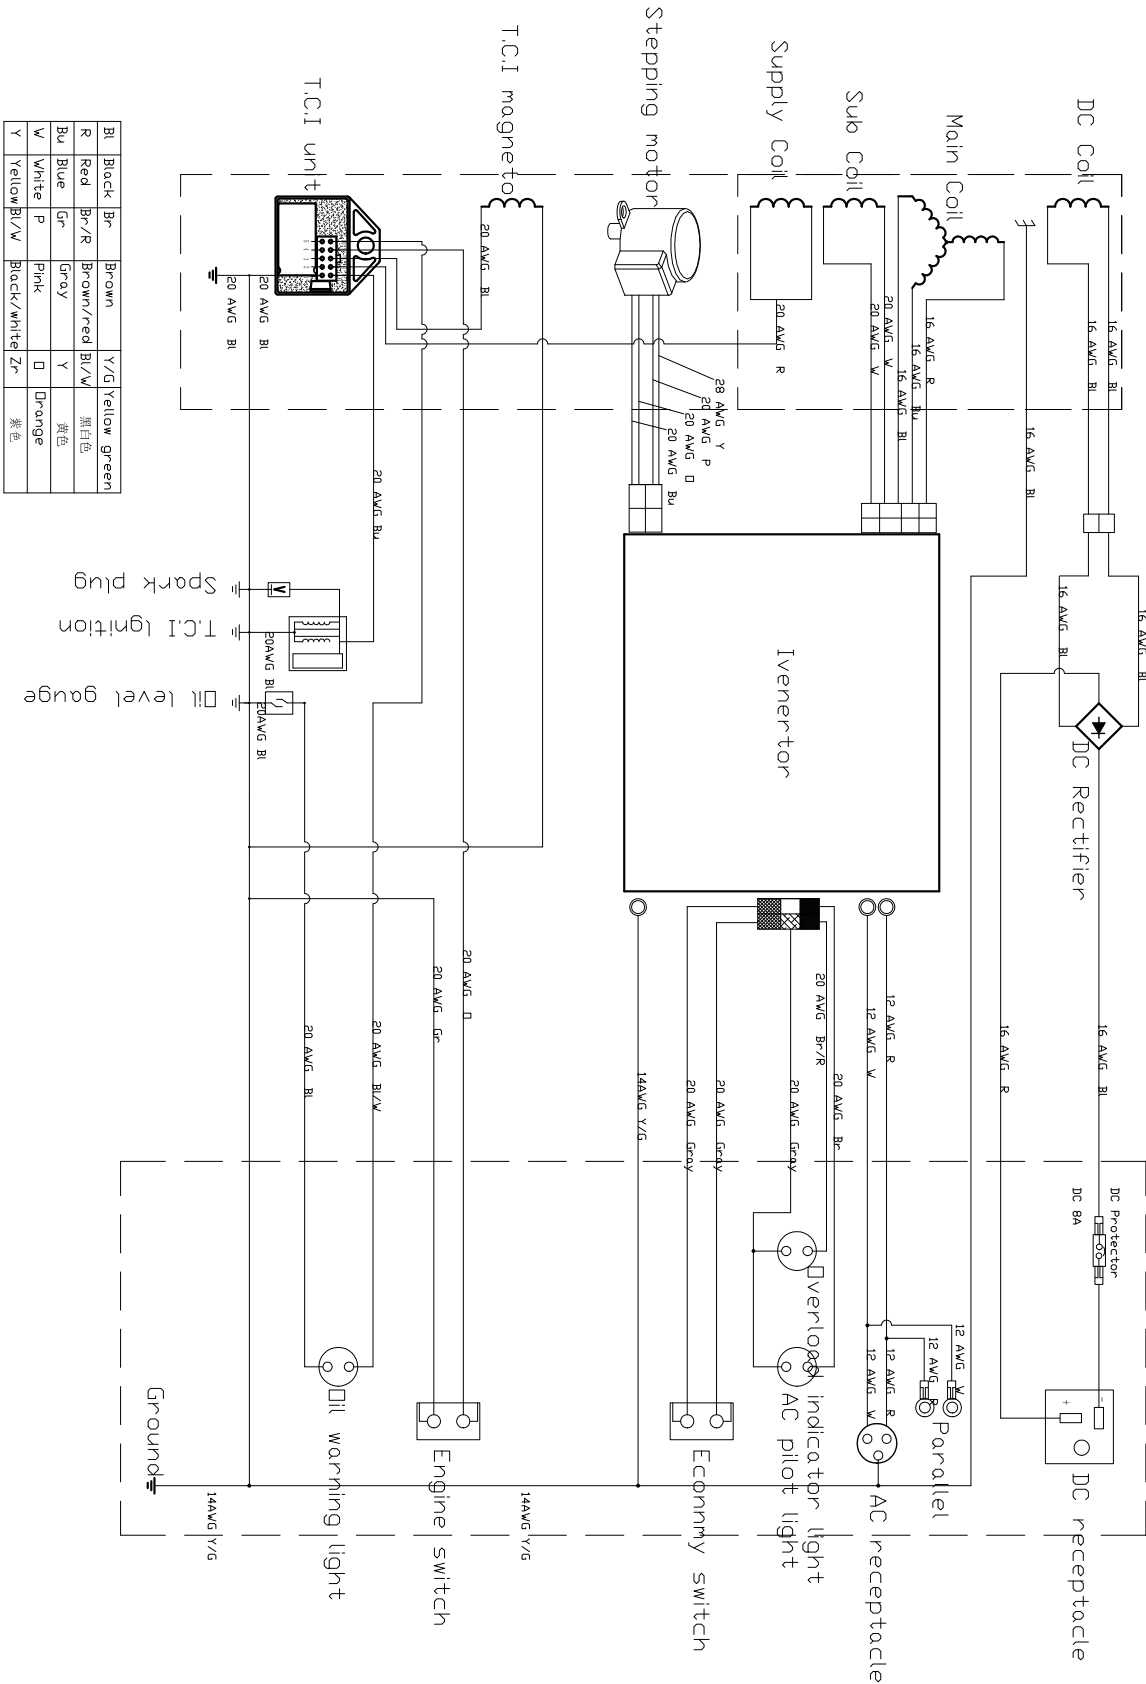

iGen4500 SCHEMATIC

iGen4500 EXPLODED VIEW

iGen4500 EXPLODED VIEW PART NUMBERS

No.	Part.	Description
1	100578	Damper
2	100562	Enclosure Side
3	100567	Lift Bar
4	150526	Fuel Tank
5	120538	Inverter Module
6	100569	Intake Grate
7	150535	Fuel Valve
8	100563	Enclosure Side
9	100568	Inspection Cover
10	100574	Axle Shaft
11	100579	Battery
12	100580	Battery Clamp
13	130526	Voltage Regulator
14	150531	Fuel Knob
15	150533	Plug
16	100570	Rubber Foot
17	100564	Discharge Grate
18	150530	Cap
19	150528	Splash Guard
20	100571	Wheel
21	100577	Axle Cover
22	100565	Rubber Boot
23	100573	Handle Bracket
24	100572	Handle Assembly
25	170513	Grip Cup
26	170515	Recoil Anchor

27	100561	Enclosure Top
28	100560	Side Panel
29	100566	Access Cover
30	150527	Vent Hose
31	150529	Strainer
32	150534	Fuel Filter
33	150536	Hose Clamp
34	170514	Recoil Grip
35	130525	Controller
36	100575	Washer
37	130524	Control Panel
38	150532	M6X16
39	180578	Engine Assembly
40	150542	Clamp
41	150543	Gasket
42	150540	Fuel Level Sensor
43	150544	Bolt
44	150541	Gasket
45	150537	Carbon Canister
46	150538	Canister Bracket
47	150539	Vent Hose
48	150508	Hose Clamp

iGen4500 ENGINE VIEW

iGen4500 ENGINE VIEW PART NUMBERS

No.	Part.	Description
1	180581	Dip Stick
2	180582	Low Oil Switch
3	170516	Starter
4	180580	Spark Plug
5	170512	Recoil and Housing
6	160504	Air Box
7	100548	M6 Nut
8	140517	Gasket
9	140532	Carburetor Assembly
10	140531	Stepper Motor Bracket
11	140533	M4X25
12	140529	Stepper Motor
13	140530	Stepper Motor
14	140534	M4X6
15	140535	Spacer
16	160504	Air Cleaner Assembly
17	180579	Ignition Coil
18	110510	Muffler Assembly
19	110512	Washer
20	110502	Spring Washer
21	180524	M8 Nut
22	110511	Heat Shield