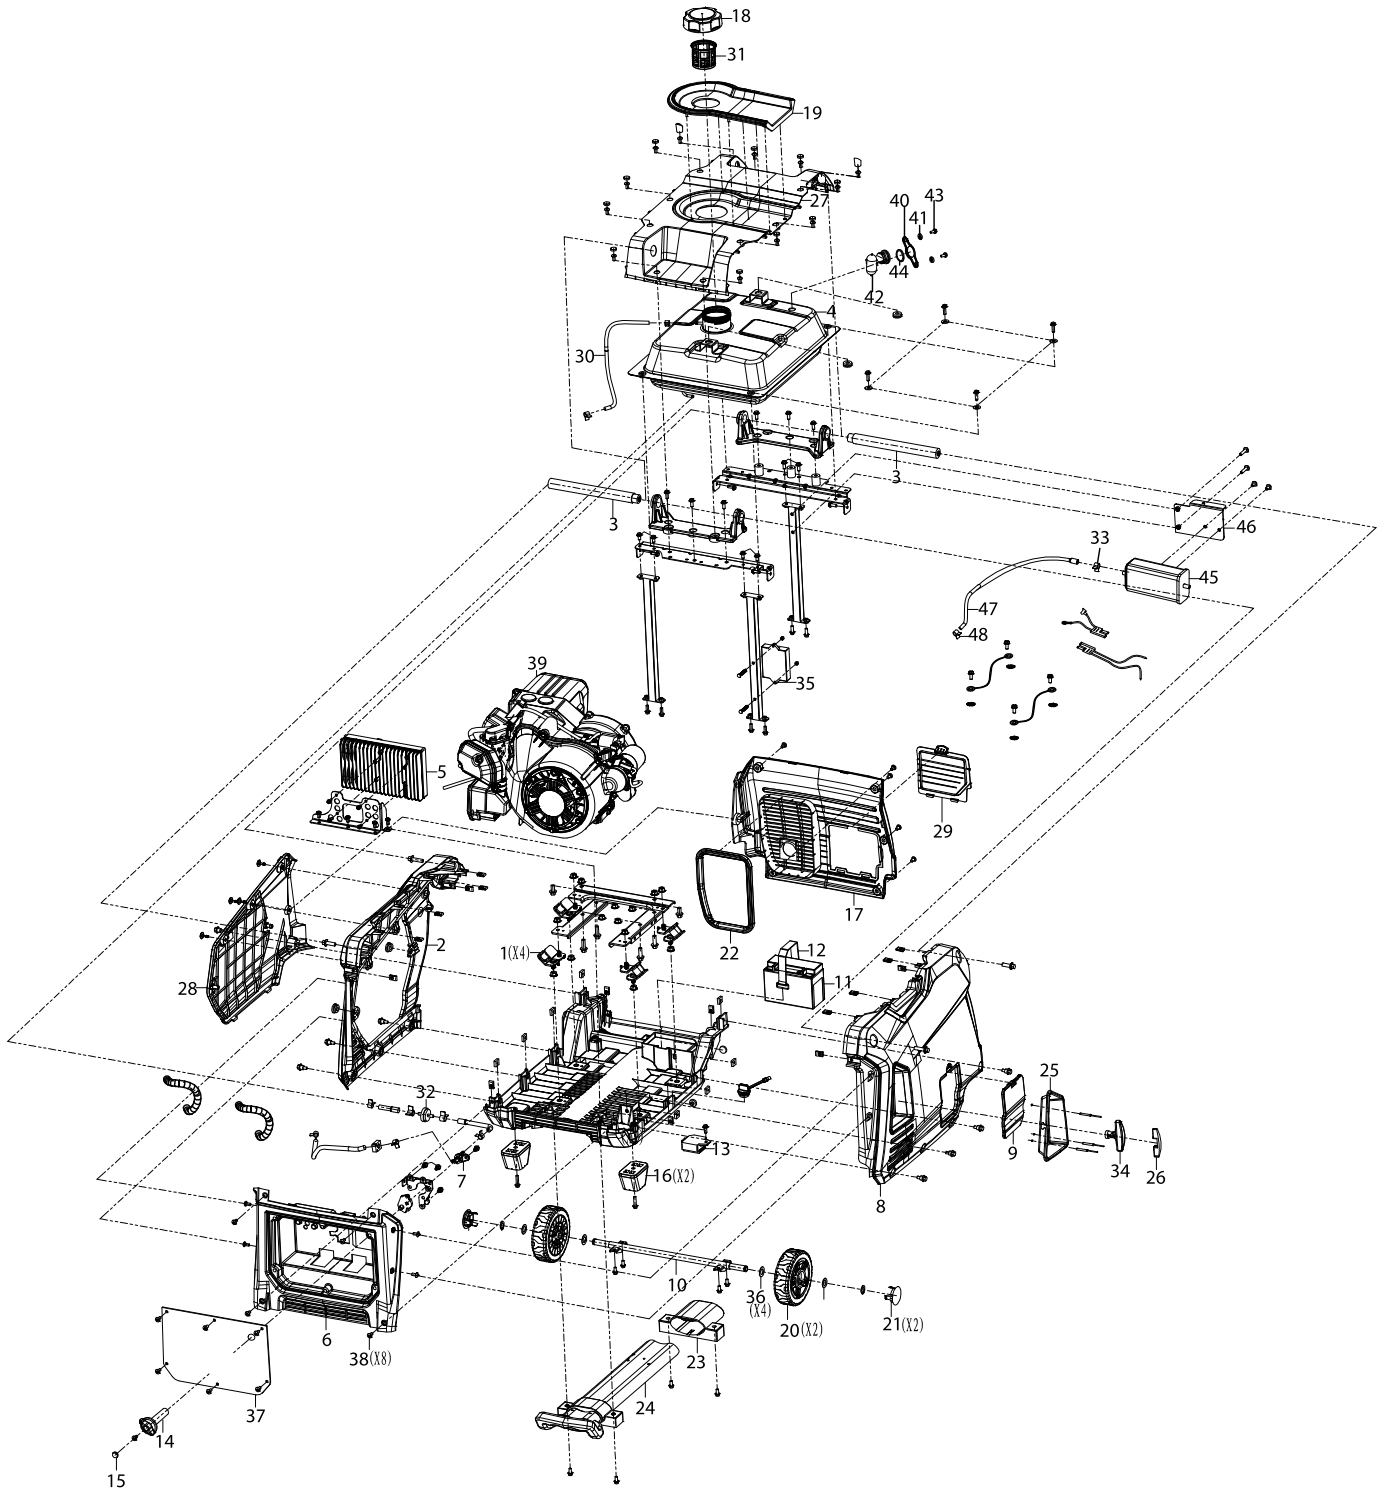

iGen4500 SCHEMATIC

iGen4500 EXPLODED VIEW

iGen4500 EXPLODED VIEW PART NUMBERS

No.	Part.	Description
1	100578	Damper
2	100562	Enclosure Side
3	100567	Lift Bar
4	150526	Fuel Tank
5	120538	Inverter Module
6	100569	Intake Grate
7	150535	Fuel Valve
8	100563	Enclosure Side
9	100568	Inspection Cover
10	100574	Axle Shaft
11	100579	Battery
12	100580	Battery Clamp
13	130526	Voltage Regulator
14	150531	Fuel Knob
15	150533	Plug
16	100570	Rubber Foot
17	100564	Discharge Grate
18	150530	Cap
19	150528	Splash Guard
20	100571	Wheel
21	100577	Axle Cover
22	100565	Rubber Boot
23	100573	Handle Bracket
24	100572	Handle Assembly
25	170513	Grip Cup
26	170515	Recoil Anchor

27	100561	Enclosure Top
28	100560	Side Panel
29	100566	Access Cover
30	150527	Vent Hose
31	150529	Strainer
32	150534	Fuel Filter
33	150536	Hose Clamp
34	170514	Recoil Grip
35	130525	Controller
36	100575	Washer
37	130524	Control Panel
38	150532	M6X16
39	180578	Engine Assembly
40	150542	Clamp
41	150543	Gasket
42	150540	Fuel Level Sensor
43	150544	Bolt
44	150541	Gasket
45	150537	Carbon Canister
46	150538	Canister Bracket
47	150539	Vent Hose
48	150508	Hose Clamp

iGen4500 ENGINE VIEW

iGen4500 ENGINE VIEW PART NUMBERS

No.	Part.	Description
1	180581	Dip Stick
2	180582	Low Oil Switch
3	170516	Starter
4	180580	Spark Plug
5	170512	Recoil and Housing
6	160504	Air Box
7	100548	M6 Nut
8	140517	Gasket
9	140532	Carburetor Assembly
10	140531	Stepper Motor Bracket
11	140533	M4X25
12	140529	Stepper Motor
13	140530	Stepper Motor
14	140534	M4X6
15	140535	Spacer
16	160504	Air Cleaner Assembly
17	180579	Ignition Coil
18	110510	Muffler Assembly
19	110512	Washer
20	110502	Spring Washer
21	180524	M8 Nut
22	110511	Heat Shield