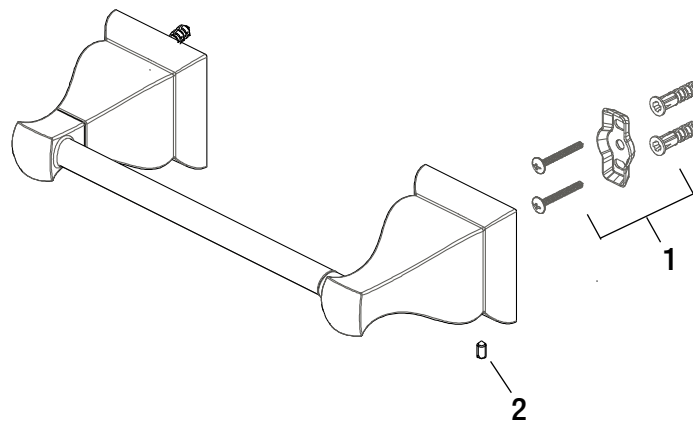

Glacier Bay Milner Series Pivoting Tissue Holder

MODEL	Internet SKU #	FINISH
20120-2001	205396641	Chrome Polished
20120-2004	205396643	Brushed Nickel PVD

Many replacement parts can be purchased online or at your local store. Please use the table below to identify the part SKU number needed, go to HOMEDEPOT.COM, and check for online and store availability. If you can't find the part you are looking for, please call 1-855-HD-GLACIER.

Part	Description	Part #	Internet SKU #	Store SKU #
1	Plastic Anchor	RP80061	207107132	
	Mounting Bracket			
	Wood Screw			
2	Set Screw	RP50078		