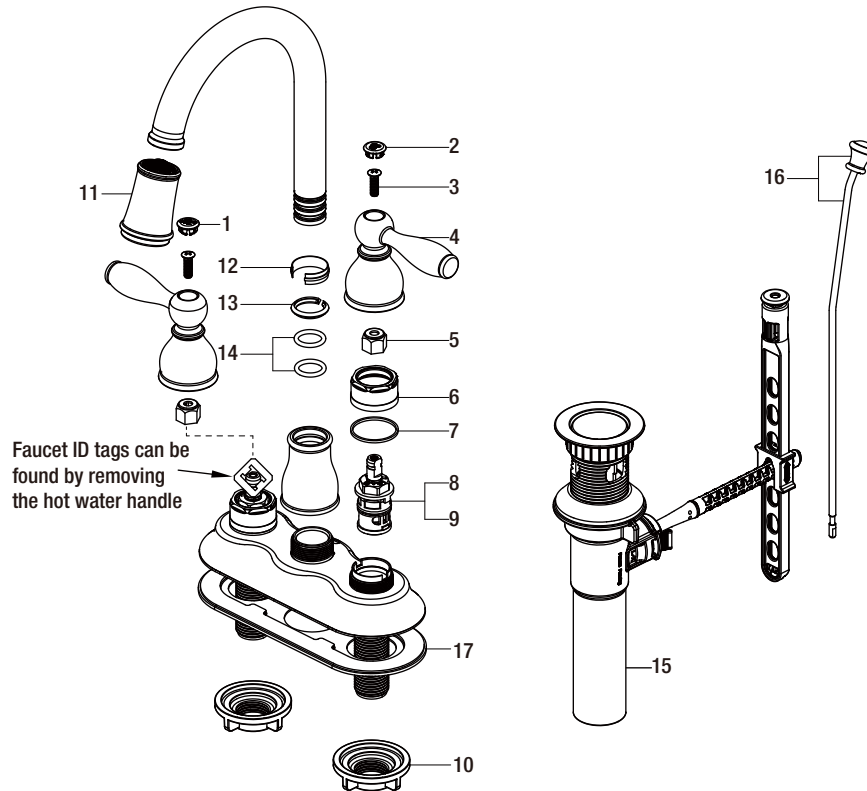

Replacement Parts List

Mandouri 4 in. Centerset 2-Handle LED High-Arc Bathroom
Faucet in Chrome

MODEL	SKU #	FINISH
67513W-6401	1001700852	Chrome

Many replacement parts can be purchased online or at your local store. Please use the table below to identify the part SKU number needed, go to HOMEDEPOT.COM, and check for online and store availability. If you can't find the part you are looking for, please call 1-855-HD-GLACIER.

Part	Description	Part #	Internet SKU #	Store SKU #
1	Index H	RP1000101	206864753	
2	Index C	RP1000201		
3	Screw	RP50005		
4	Handle	RP1324601		
5	Inverter	RP64044	206671349	
6	Bonnet nut	RP70193	206671342	
7	Washer	RP64123		
8	Cartridge H	RP20067	301158139	
9	Cartridge C	RP20068	301158129	

Part	Description	Part #	Internet SKU #	Store SKU #
10	Mounting nut	RP56001	203193994	579276
11	Aerator	RP3021801	302596410	
12	Washer	RP70077		
13	Clip	RP70106		
14	O-ring	RP60008		
15	Easy install Pop-up	RP4022801		
16	Lift rod	RP4022701		
17	Gasket	RP80182		