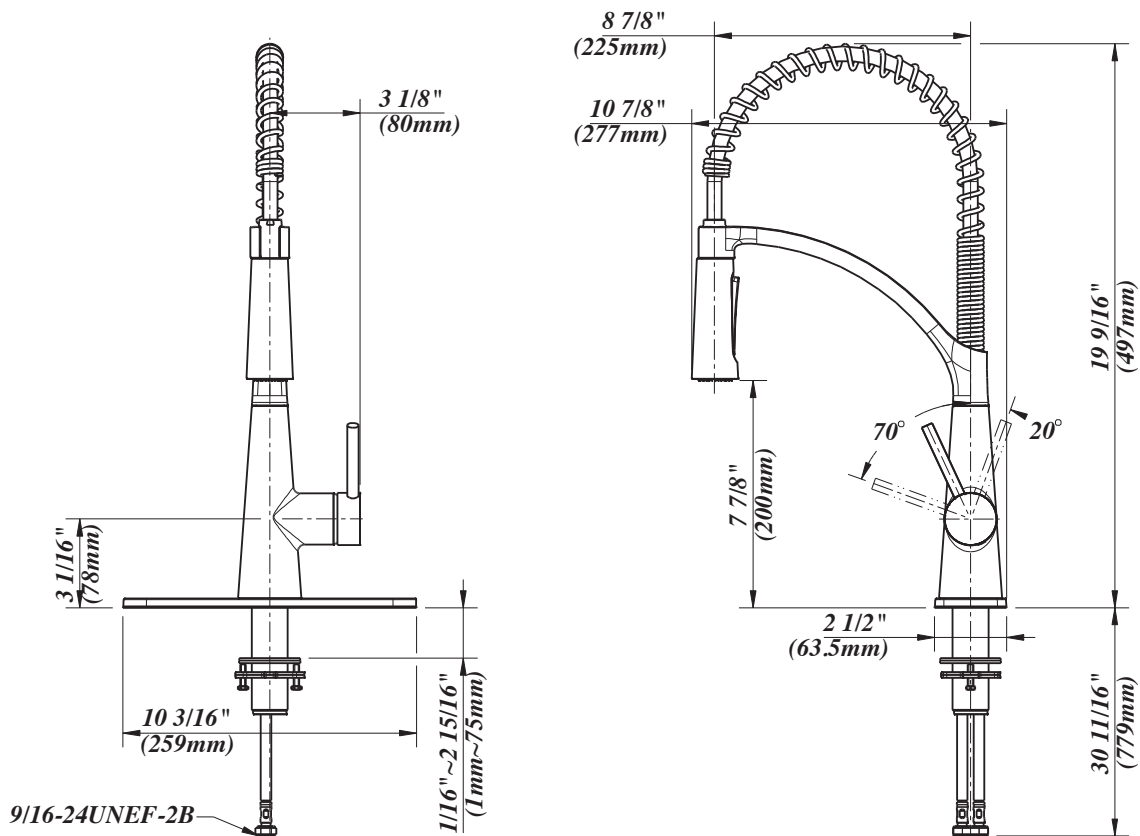

FEATURES

- Max Flow Rate: 1.75gpm(6.6L/min) at 60 psi
- Max Countertop Thickness: 2 15/16"
- Spout Reach: 8 7/8"
- Spout Height: 19 9/16"
- Drip-Free Ceramic Cartridge
- Metal Lever Handle

CODE COMPLIANCE

INSTALLATION DIMENSIONS