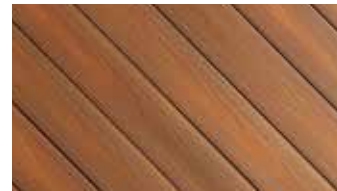

# Fiberon Horizon® Decking & Railing

Horizon decking shown in Ipe and  
Tudor Brown with Horizon railing  
shown in Dark Walnut.

[FIBRONDECKING.COM](http://FIBRONDECKING.COM)

## Capped Composite Decking

- Striking looks emulate exotic, tropical hardwoods
- Patent-pending PermaTech® technology provides long-lasting surface protection
- Reversible boards offer varied wood grains for a more natural look
- Decking resists stains, mold and mildew, and cleans easily

Actual products may vary from colors shown.

Ipe

Tudor Brown

Rosewood

Castle Gray

Greystone

Tudor Brown

Castle Gray