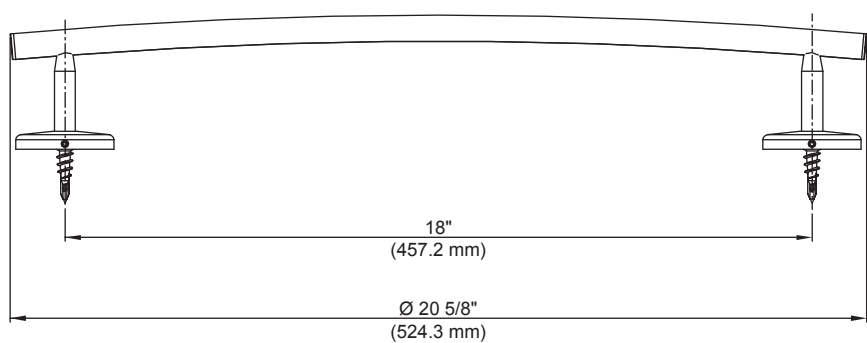

Glacier Bay Dorset 18" Towel Bar

FEATURES

- Easy Installation
- Installation Hardware Included
- Tools Required for Installation:
 - Drill and Drill Bit Set
 - Phillips Screwdriver
 - Pencil
 - Claw Hammer (For Ceramic Tile)

MODEL	STORE SKU#	FINISH
B2502101CP	472490	Chrome

WARRANTY

- Limited Lifetime Warranty

INSTALLATION DIMENSIONS