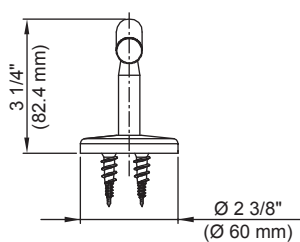

Glacier Bay Dorset 18" Towel Bar

FEATURES

- Easy Installation
- Installation Hardware Included
- Tools Required for Installation:
 - Drill and Drill Bit Set
 - Phillips Screwdriver
 - Pencil
 - Claw Hammer (For Ceramic Tile)

MODEL	STORE SKU#	FINISH
B2502101CP	472490	Chrome

WARRANTY

- Limited Lifetime Warranty

INSTALLATION DIMENSIONS