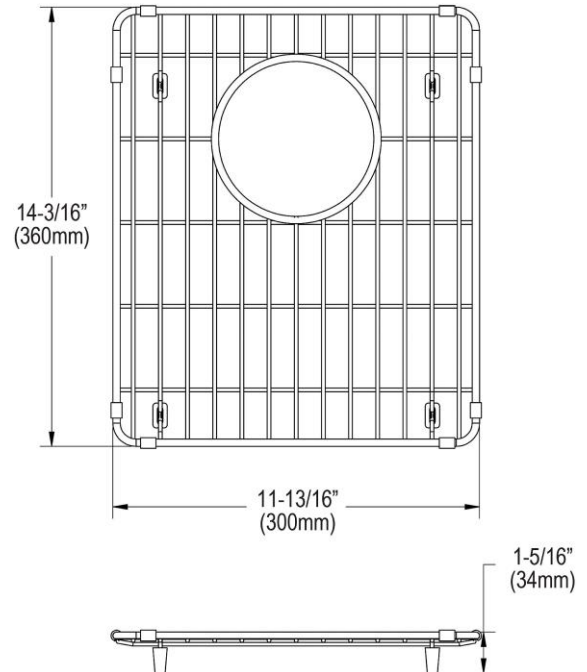

AMERICAN PRIDE. A LIFETIME TRADITION.

Like your family, the Elkay family has values and traditions that endure. For almost a century, Elkay has been a family-owned and operated company, providing thousands of jobs that support our families and communities.

[Clean and Care Manual (PDF)](#)

[Clean and Care Manual (PDF)](#)

[Warranty (PDF)](#)