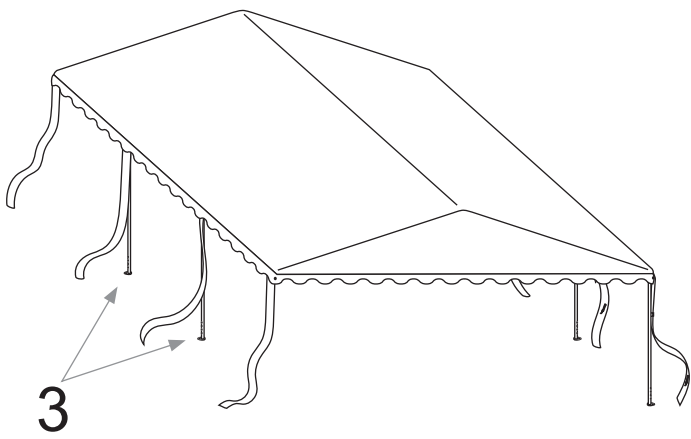

e.

f.

7.

8.

ANCHOR GUIDE / GUIDE D'ANCRAGE / GUÍA DEL ANCLA

ShelterLogic shelters, canopies and garages come with a basic "install" end rib anchor kit to secure and square-up the frame during installation. In most situations, additional anchors are recommended. ShelterLogic suggests one anchor per leg.