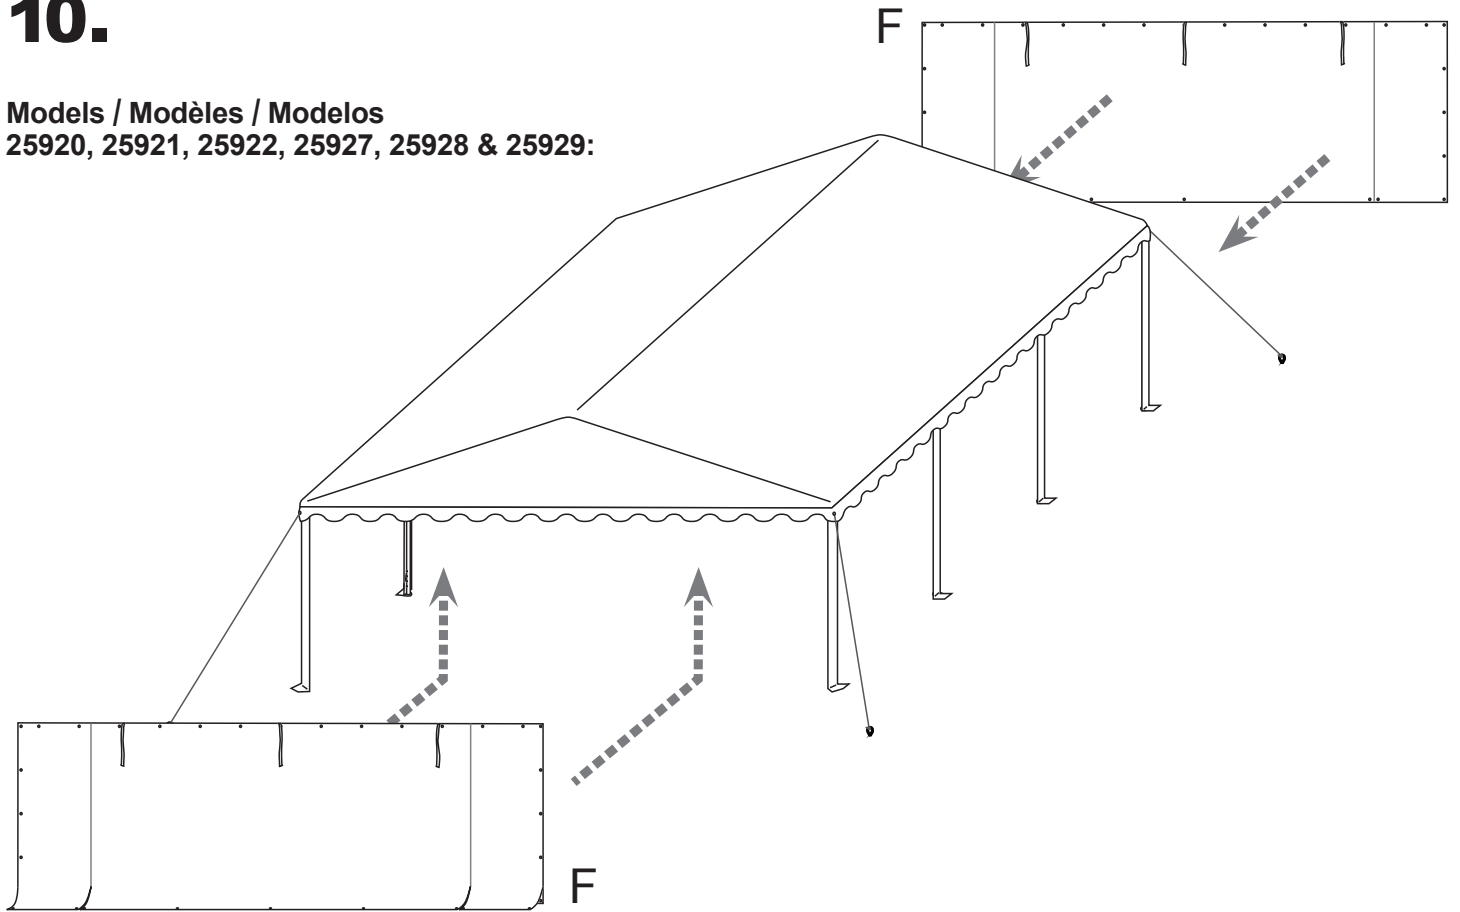

10.

Models / Modèles / Modelos
25920, 25921, 25922, 25927, 25928 & 25929: