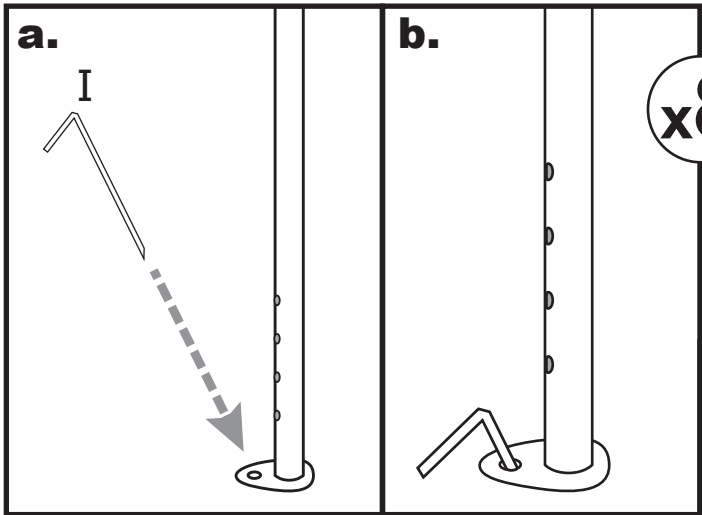

e.

f.

7.

8.

ANCHOR GUIDE / GUIDE D'ANCRAGE / GUÍA DEL ANCLA

ShelterLogic shelters, canopies and garages come with a basic "install" end rib anchor kit to secure and square-up the frame during installation. In most situations, additional anchors are recommended. ShelterLogic suggests one anchor per leg.