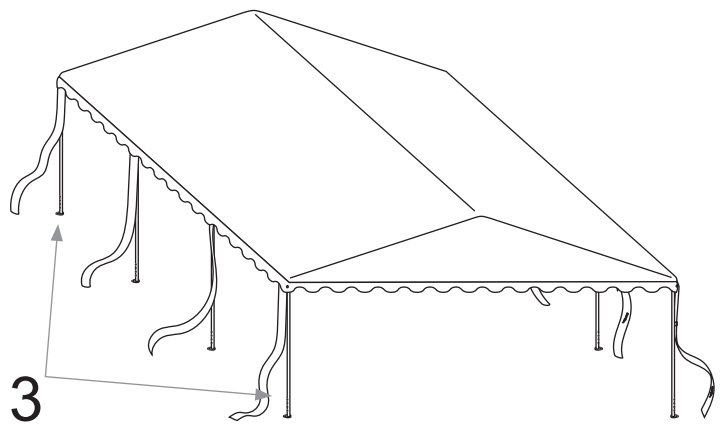

e.

f.

7.

8.

ANCHOR GUIDE / GUIDE D'ANCRAGE / GUÍA DEL ANCLA

ShelterLogic shelters, canopies and garages come with a basic "install" end rib anchor kit to secure and square-up the frame during installation. In most situations, additional anchors are recommended. ShelterLogic suggests one anchor per leg.