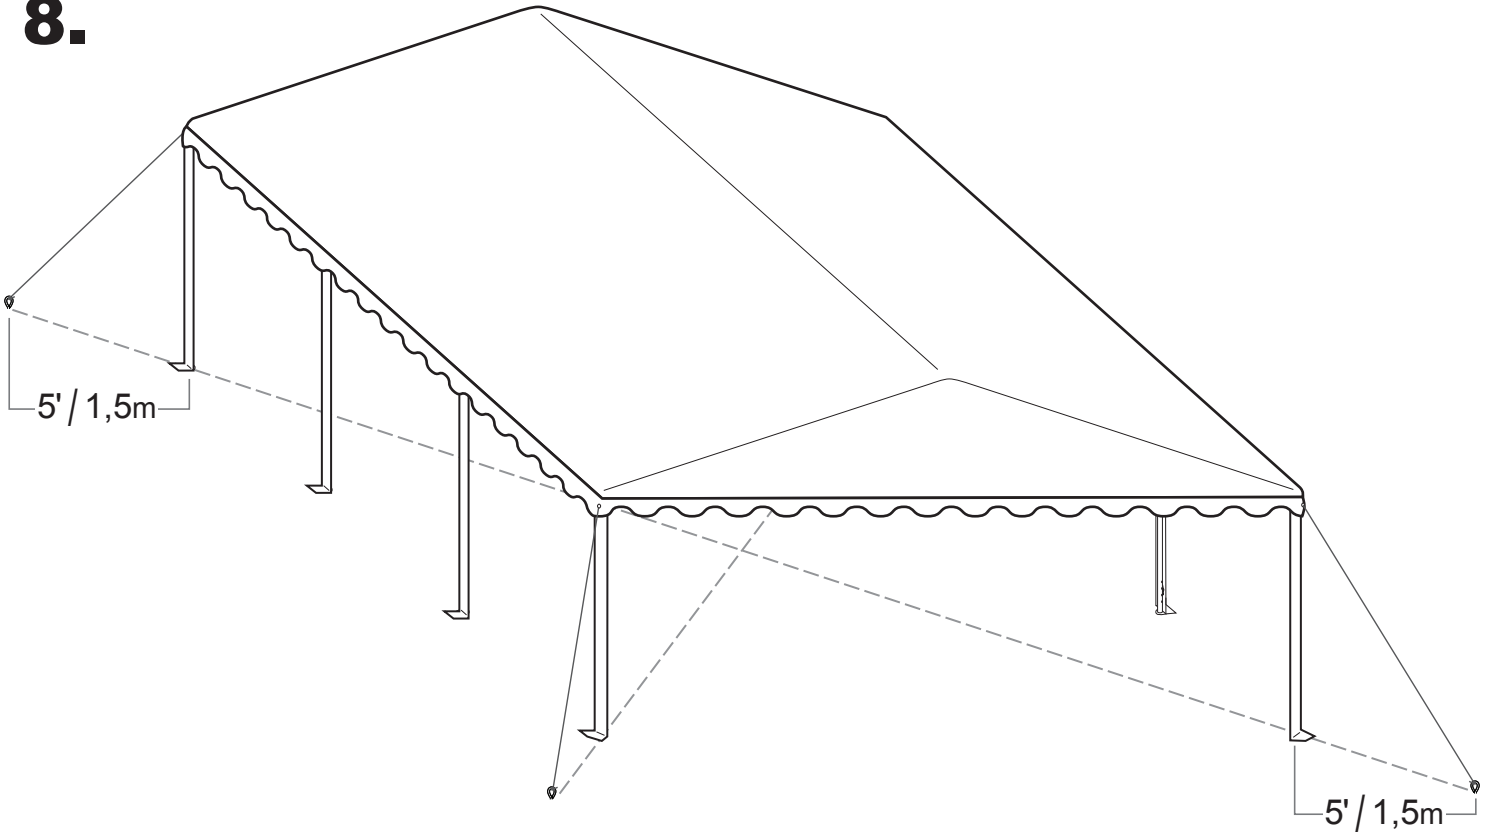

e.

f.

7.

8.

ANCHOR GUIDE / GUIDE D'ANCRAGE / GUÍA DEL ANCLA

ShelterLogic shelters, canopies and garages come with a basic "install" end rib anchor kit to secure and square-up the frame during installation. In most situations, additional anchors are recommended. ShelterLogic suggests one anchor per leg.