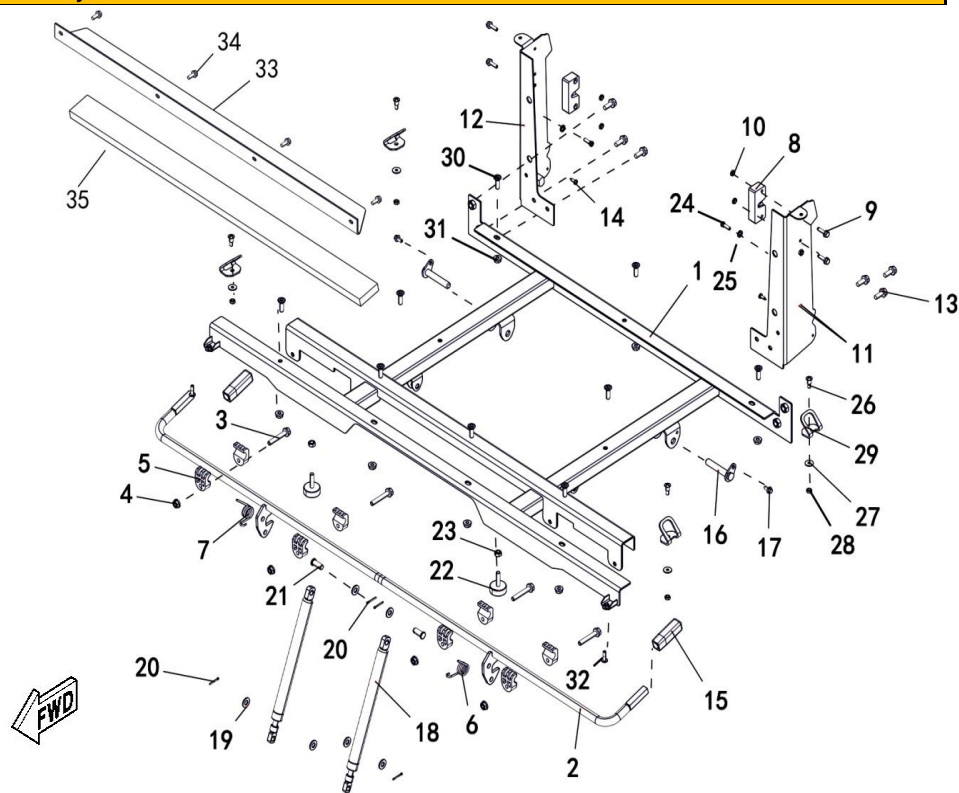

Box Assy

Ref.No.	Part Number	Description	Q'ty
1	48132	Box Floor Cover	1
2	48133	Cargo Handle Assy	1
3	10403	Bolt M8X50	4
4	11145	Nut M8	4
5	48134	Rubber Sheath	8
6	48135	Pedal Spring, Left	1
7	48136	Pedal Spring, Right	1
8	48139	Lock Seat, Rear Trunk	2
9	11175	Bolt M6X22	4
10	10104	Nut M6	4
11	48142	Protecting Plate, Rear Left	1
12	48143	Protecting Plate, Rear Right	1
13	10783	Bolt M8X20	6
14	48316	Tapping Screw M5 x16	2
15	47061	Cap, Protector End	2
16	48313	Pin Shaft, Rotation	2
17	11031	Bolt M6X12	2
18	26784	Damper	2
19	10019	Washer 10	6
20	10021	Pin 2.5x20	4
21	73161	Pin Axle	2
22	48151	Damper, Cargo Box Adjusting	2
23	11176	Nut M6	2
24	48147	Bolt	2