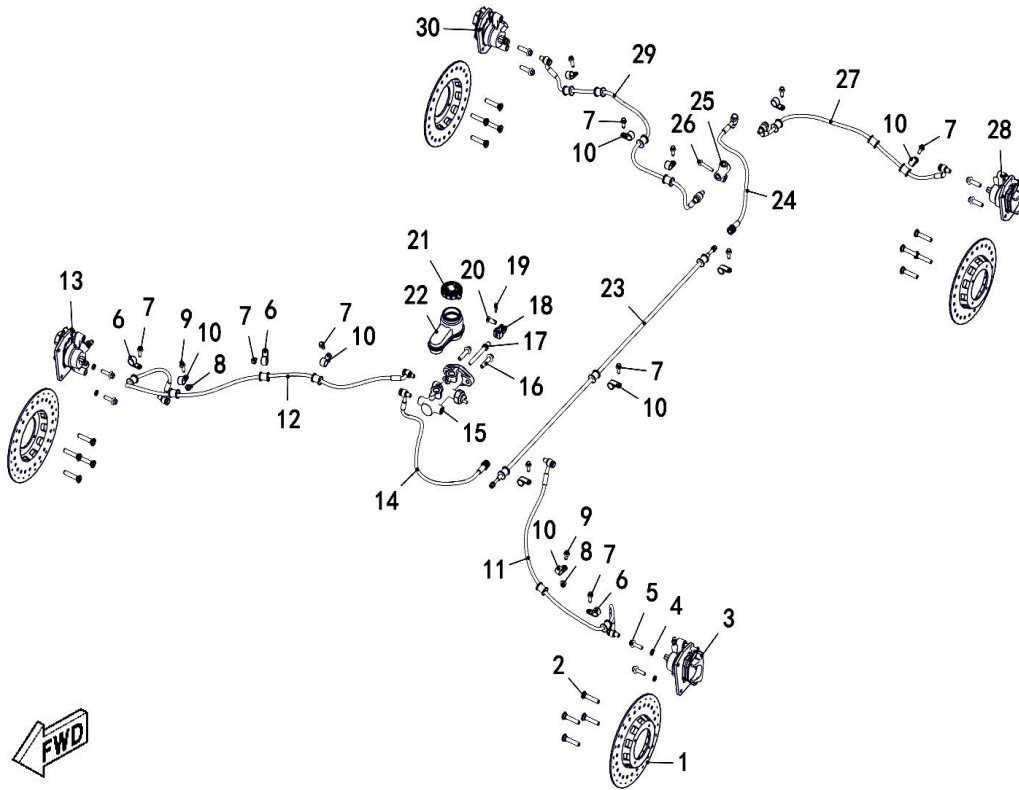

Brake System

Ref.No.	Part Number	Description	Q'ty
1	48181	Brake Rotor, Driver	4
2	48000	Bolt, Brake Rotor	16
3	48173	Brake Caliper, Front Left	1
4	10106	Spring 8	4
5	10105	Bolt M8x25 (10.9)	8
6	48182	Clamp 1	3
7	10183	Bolt M6X16	12
8	10004	Nut M6	2
9	11057	Bolt M6x20	2
10	48183	Clamp 2	11
11	48180	Hose 1	1
12	48184	Hose 2	1
13	48174	Brake Caliper, Front Right	1
14	48185	Hose 3	1
15	48175	Master Cylinder	1
16	10059	Bolt M8x25	2
17	48003	Push Rod	1
18	73090	Clevis	1
19	10094	Cotter Pin 2X20	1
20	73091	Clevis Pin	1
21	48179	Cover, Brake Resrvoir	1
22	48178	Brake Resrvoir	1
23	48190	Tube	1
24	48186	Hose 4	1
25	48187	Fitting Tee	1