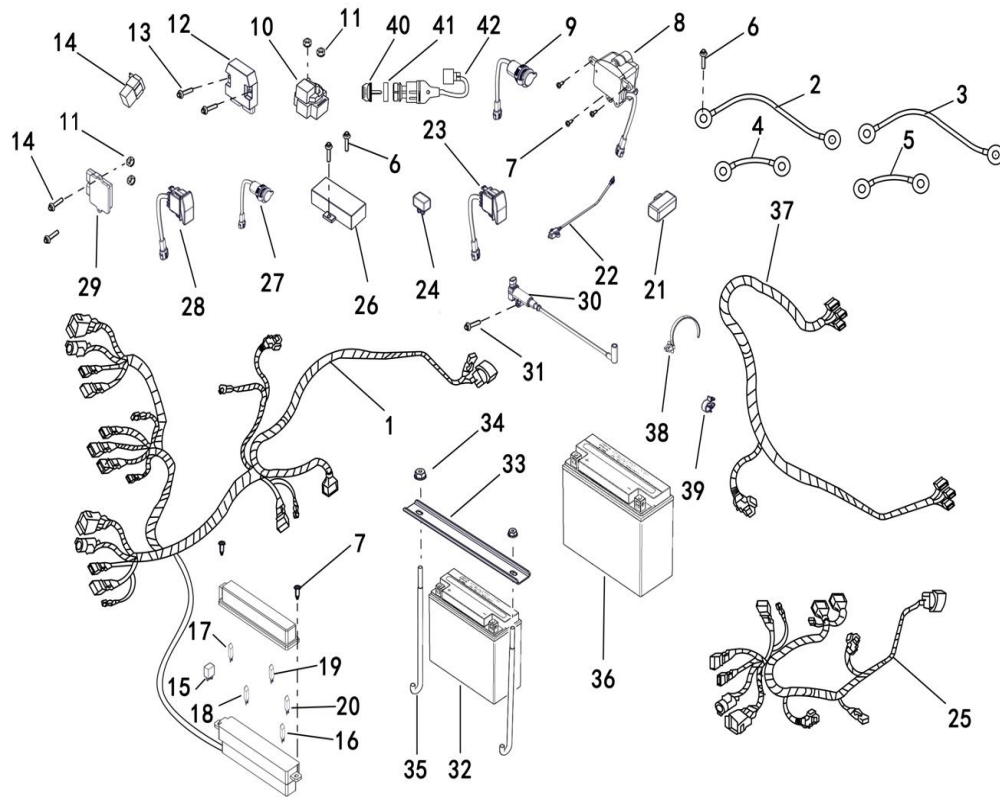

Electrical

Ref.No.	Part Number	Description	Q'ty
25	48300	Wiring Harness, EFI	1
26	48305	Solenoid Valve Controller	1
27	36120	Accessory Socket Assy, USB	1
28	73306	DIFF Switch, Rear	1
29	35743	ECU	1
30	70822D	Ignition Coil	1
31	11207	Bolt M6x38	1
32	70407a	Battery (12V 18Ah)	1
33	48327	Plate, Battery	1
34	11145	Nut M8	2
35	48067	Fastening Rod Of Battery	2
36	71604	Battery (12V 18Ah), EPS	1
37	48311	Taillight Transition Line	1
38	48294	Tie	14
39	48191	Buckle	9
40	48297	Key	2
41	48296	THREADED NUT	1
42	48295	Lock	1