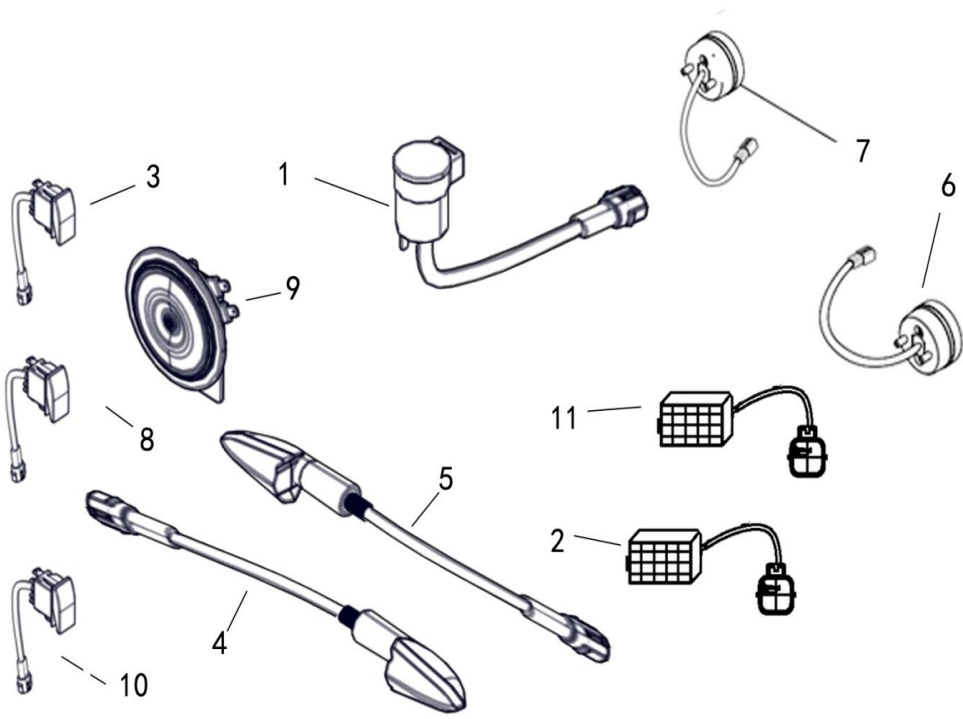

Options

Ref.No.	Part Number	Description	Q'ty
1	73326	Flasher Relay Assy	
2	73439	Wire, Turn Signal Switch	
3	47072	Turn Signal Switch	
4	27494	Turn Signal Light, Front Left	
5	27495	Turn Signal Light, Front Right	
6	48306	Turn Signal Light, Rear Left	
7	48307	Turn Signal Light, Rear Right	
8	48298	Horn Switch	
9	70404	Horn	
10	73075C	Emergency Switch	
11	73438c	Wire, Emergency Switch