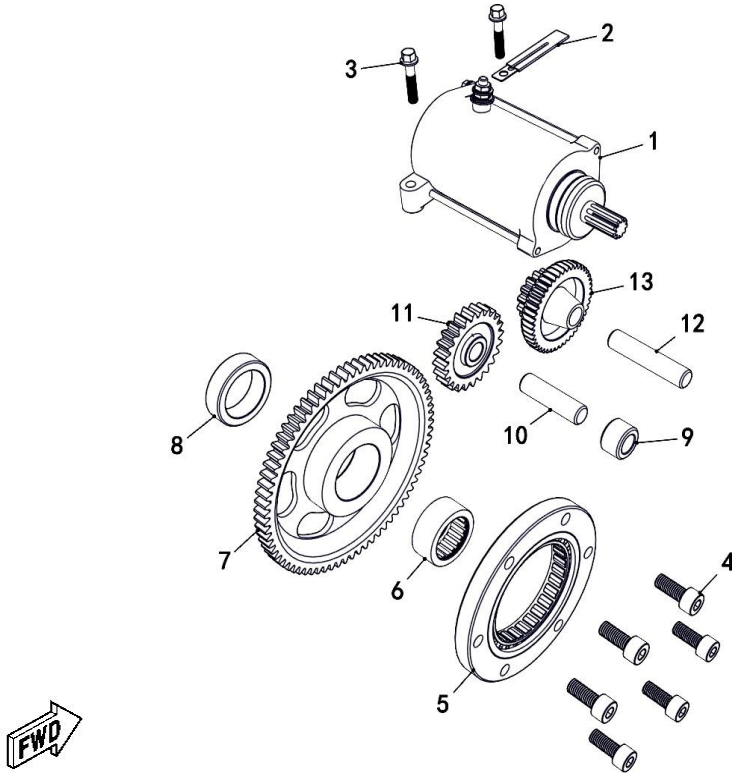

MASSIMO T-BOSS 550

PARTS MANUAL

CVT

Ref.No.	Part Number	Description	Q'ty
1	35230	CVT Cover	1
2	35253	Limiter, Oil Seal	1
3	35252	Oil Seal 17x35x5	1
4	10853	Bearing 6003/P6	1
5	10826	Bolt M6x10	1
6	35108	Washer 6	1
7	26262	Screw M6x12	5
8	35254	Damper Plate	1
9	35257	Rubber Damper 3	1
10	35255	Rubber Damper 1	1
11	35256	Rubber Damper 2	1
12	29503	Bolt M6x45	14
13	10530	Bolt M6x55	2
14	48012	Connecting Plate, Air Shroud	1

MASSIMO T-BOSS 550

PARTS MANUAL

Generator

Ref.No.	Part Number	Description	Q'ty
1	35334	Stator Assy	1
2	35335	Rotor Assy	1
3	10182	Bolt M6x30	3
4	71688	Nut M16x1.5	1
5	71689	Washer 16.5	1

MASSIMO T-BOSS 550

PARTS MANUAL

Electri

Ref.No.	Part Number	Description	Q'ty
1	35336	Starting Motor	1
2	35247	Cable Clamp	1
3	10182	Bolt M6x30	2
4	10830	Screw M8x20	6
5	35265	Stator Clutch	1
6	10859	Needle Bearing Rna49/22	1
7	35260	Output Gear Assy	1
8	35259	Spacer	1
9	35264	Idle Gear Bushing	1
10	35262	Idle Gear Shaft	1
11	35263	Idle Gear	1
12	35261	Axle, Dual Gear	1
13	35258	Dual Gear	1