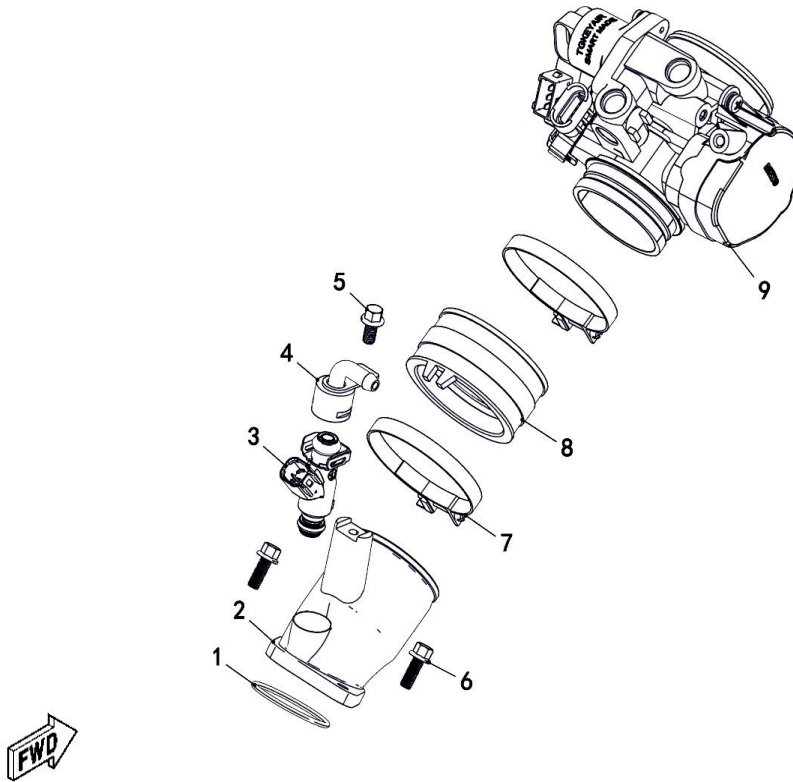

MASSIMO T-BOSS 550

PARTS MANUAL

Oil Pump

Ref.No.	Part Number	Description	Q'ty
1	35197	Relief Valve	1
2	35200	O-Ring 10x2.3	1
3	35198	Relief Valve Body	1
4	35199	Oil Plug, Relief Valve	1
5	35201	Spring Relief Valve	1
6	35202	Spring Washer	1
7	10838	Circlip 12	1
8	35203	Pressure Strip, Relief Valve	1
9	10140	Bolt M6x12	2
10	10840	Circlip 11	1
11	35191	Sprocket, Oil Pump	1
12	35196	Chain, Oil Pump	1
13	35206	Gasket, Oil Pump	1
14	35195	Oil Pump	1
15	35192	Shaft, Oil Pump	1
16	35187	Cover, Oil Pump	1
17	35189	Outer Rotor, Oil Pump	1
18	35190	Inner Rotor, Oil Pump	1
19	35193	Dowel Pin	2
20	35194	Straight Pin	1
21	35188	Oil Pump Housing	1
22	10857	Screw M5x20	1
23	35204	Oil Strainer	1
24	10210	Bolt M6x14	1
25	35205	O-Ring 14x2.5	1
26	10177	Bolt M6x40	3

MASSIMO T-BOSS 550

PARTS MANUAL

Left Side Cover

Ref.No.	Part Number	Description	Q'ty
1	35270	Side Cover, Left	1
2	10140	Bolt M6x12	4

MASSIMO T-BOSS 550

PARTS MANUAL

Fuel

Ref.No.	Part Number	Description	Q'ty
1	35207	O-Ring 40x2.4	1
2	35744	Joint, Carburetor	1
3	35745	Injector	1
4	73352	Injector Cap	1
5	10716W	Bolt M6x10	1
6	10183B	Bolt M6x16	2
7	71844	Clip 64	2
8	71849	Joint, Feed Hose	1
9	36201	Throttle Body Assy	1