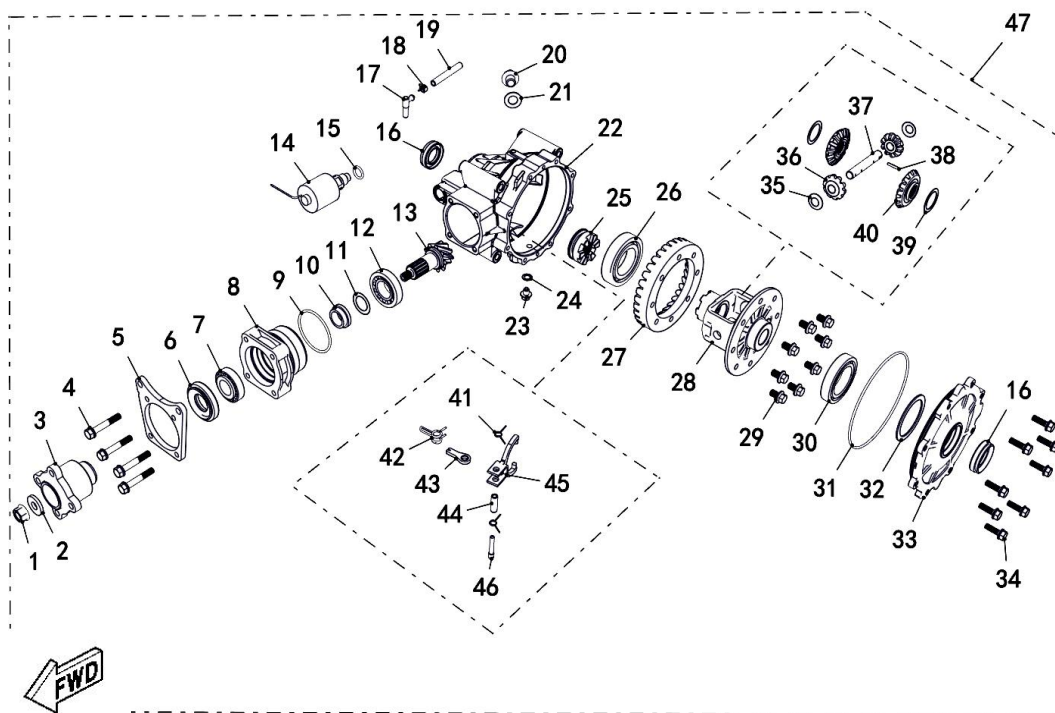

MASSIMO T-BOSS 550

PARTS MANUAL

Rear Axle

Ref.No.	Part Number	Description	Q'ty
1	35285	Nut, Rear Output Shaft	1
2	35284	Washer, Rear Output Shaft Nut	1
3	48115	Coupler, Rear Axle	1
4	11022	Bolt M8x50	4
5	48119	Mount Bracket, Parking Braking	1
6	35471	Oil Seal 35x61x9	1
7	11012	Bearing 30205	1
8	27583	Bevel Gear Bearing Housing	1
9	26311	O-Ring 69x3	1
10	27581	Bearing Sleeve	1
11	35277	Adjusting Shim, Bevel Gear -Driving	as needed
12	11013	Bearing 30206	1
13	48116	Bevel Gear -Driving	1
14	48112	Diff Solenoid	1
15	73013	O-Ring 17x3	1
16	26302	Oil Seal 30x50x13.5	2
17	21112	Vent Nozzle	1
18	25107	Clip	1
19	48288	Vent Pipe	1
20	83179	Bolt M18x1.25	1
21	83180	Washer 18	1
22	48114	Gear Case, Rear Axle	1
23	73020	Drain Bolt	1
24	73021	Washer	1
25	73030	Clutch Gear	1
26	11023	Bearing 6210	1