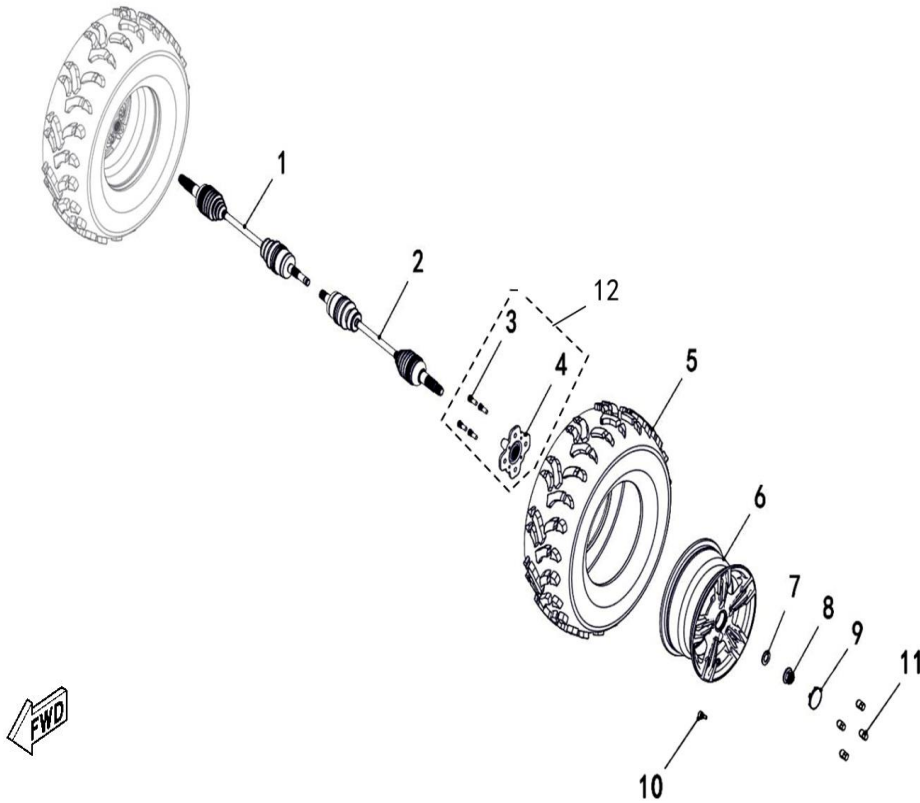

Wheel Rear

Ref.No.	Part Number	Description	Q'ty
1	48167	Drive Axle, Rear Right	1
2	48166	Drive Axle, Rear Left	1
3	48155	Bolt M10X1.25	8
4	48156	Hub Assy Shrt	2
5	27086a	Tire, Rear	2
6	47052	Wheel Sub-Assy	2
7	48163	Washer 24	2
8	48157	Nut M24, Wheel	2
9	36162	Cap, Wheel Sub-Assy	2
10	20807a	Valve, Rim (Tr412)	2
11	48154	Nut M10x1.25, Wheel	8
12	48348	Hub, Steel Wheel Assy	2