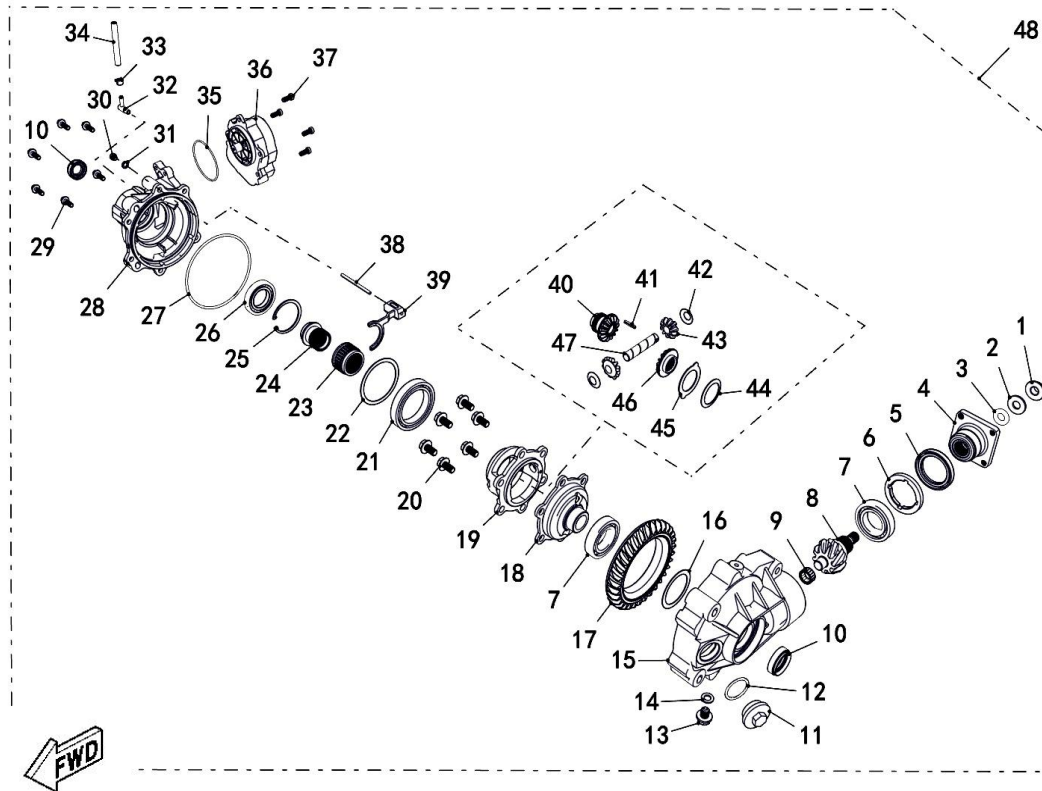

MASSIMO T-BOSS 550

PARTS MANUAL

Front Axle

Ref.No.	Part Number	Description	Q'ty
27	35401	O-Ring 141x2.4	1
28	48284	Gear Case, Front Axle	1
29	10059	Bolt M8x25	6
30	11075	Screw M8x8	1
31	35493	Washer 8	1
32	21112	Vent Nozzle	1
33	25107	Clip	1
34	48288	Vent Pipe	1
35	35389	O-Ring 81.2x1.9	1
36	35388	Gear Motor	1
37	35391	Screw M8x20	4
38	10957	Pin Shaft	1
39	26314	Shift Fork	1
40	35434	Drive Gear	1
41	11076	Pin 5x25	1
42	26327	Wearing Ring	2
43	35437	Gear Differential, Center	2
44	26325	Washer	1
45	26326	Shim	1
46	35440	Driven Gear	1
47	26333	Gear Shaft	1
48	48283	Front Axle	1