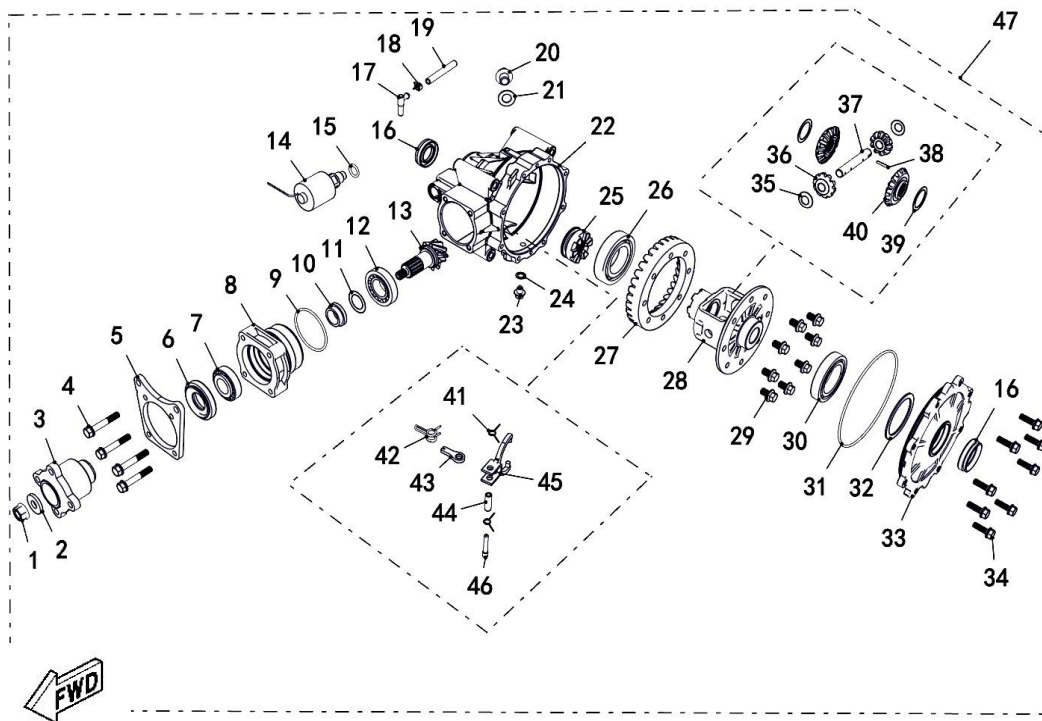

MASSIMO T-BOSS 550

PARTS MANUAL

Rear Axle

Ref.No.	Part Number	Description	Q'ty
27	48117	Bevel Gear - Driven	1
28	27587	Diff Case	1
29	27588	Bolt M10x1.25x16, Hexagon Flange	8
30	10056	Bearing 110	1
31	35493	O-Ring 151x3	1
32	21106	Adjusting Shim	as needed
33	27589	Axle Box Cover, Rear	1
34	10059	Bolt M8x25	8
35	73036	Wearing Ring	2
36	73035	Planetary Gear	2
37	73032	Gear Shaft	1
38	11024	Pin 4x30	1
39	73034	Side Gear Thrust-Washer	2
40	73031	Diff Side Gear	2
41	73040	Shift Return Spring	2
42	73038	Shift Lever Spring	1
43	27592	Shift Lever	1
44	27591	Shift Bar	1
45	73041	Shift Yoke	1
46	27590	Shift Pin	1
47	48113	Rear Axle	1