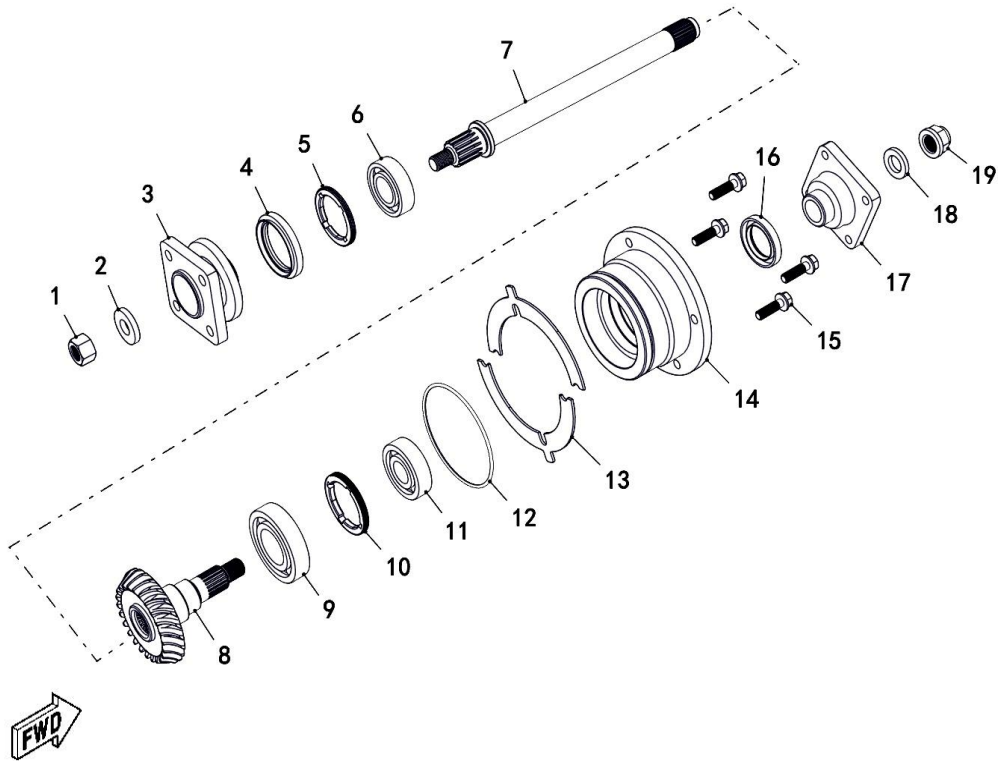

MASSIMO T-BOSS 550

PARTS MANUAL

Trans

Ref.No.	Part Number	Description	Q'ty
1	10837	Nut M14x1.5-10	1
2	35292	Washer,Front Transmisson Output Shaft Nut	1
3	35290	Coupler, Front Transmission Output	1
4	35289	Oil Seal 44x60x6.7/10	1
5	35291	Bearing Retainer, Front Output Shaft	1
6	10267N	Bearing 6205	1
7	35288	Front Output Shaft	1
8	35273	Driven Bevel Gear	1
9	10856	Bearing 6207/P63	1
10	35282	Bearing Limit Nut	1
11	10848	Bearing 63/22	1
12	35279	O-Ring 88x2.4	1
13	35280	Adjust Washer, Driven Bevel Gear	2
14	35278	Bearing Seat, Driven Bevel Gear	1
15	35286	Bolt M8x28	4
16	35281	Oil Seal 30x46x7	1
17	35283	Coupler, Rear Transmission Output	1
18	35284	Washer, Rear Output Shaft Nut	1
19	35285	Nut, Rear Output Shaft	1