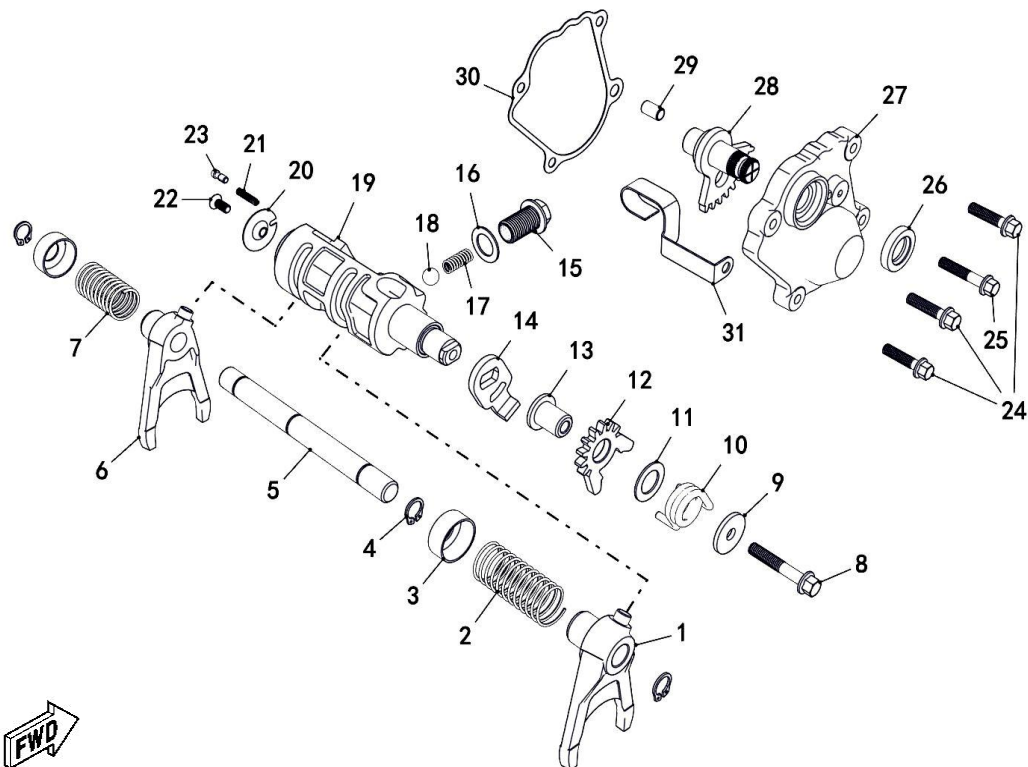

MASSIMO T-BOSS 550

PARTS MANUAL

Trans

Ref.No.	Part Number	Description	Q'ty
27	35240	Cover, Sector Gear Housing	1
28	35300	Weld Part, Drive Sector Gear	1
29	50076	Dowel Pin 8x14	1
30	35241	Gasket, Sector Gear Housing	1
31	35243	Clip	1