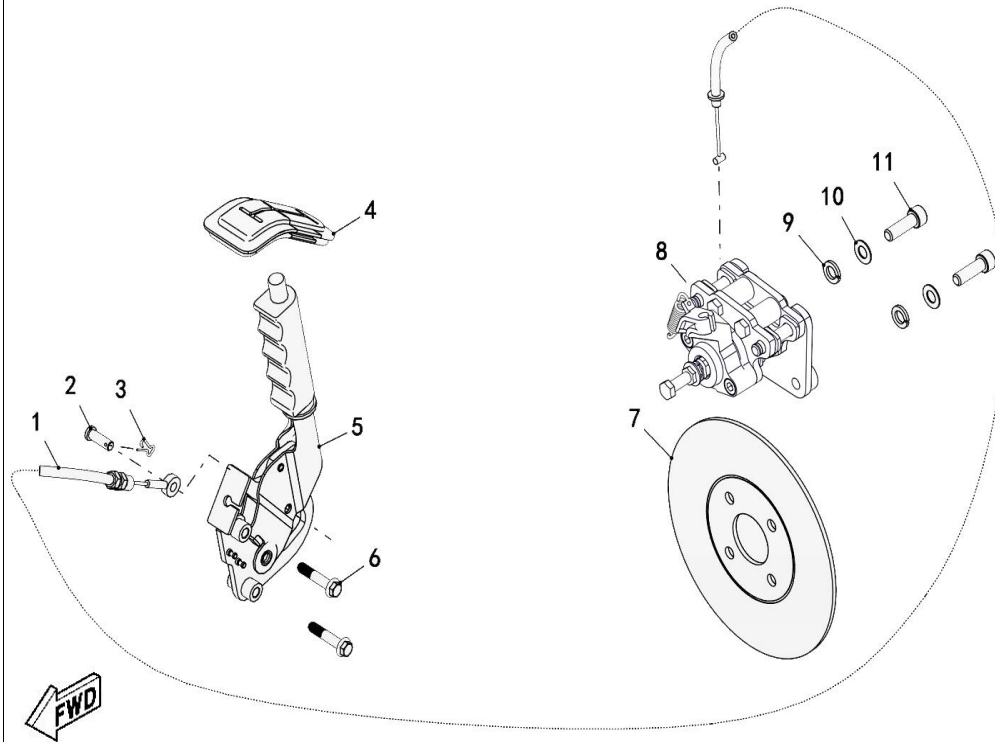

Park Brake Asm

Ref.No.	Part Number	Description	Q'ty
1	48197	Parking Brake Cable	1
2	48171	Pin Axle	1
3	48172	Pin, Right	1
4	48170	Rubber, Park Brake	1
5	48169	Park Brake Lever	1
6	10779	Bolt M8x40	2
7	48168	Park Brake Disc	1
8	48328	Brake (ALIPER)	1
9	10027	Spring Washer 10	2
10	10019	Washer 10	2
11	11169	Bolt M10X1.25X32	2