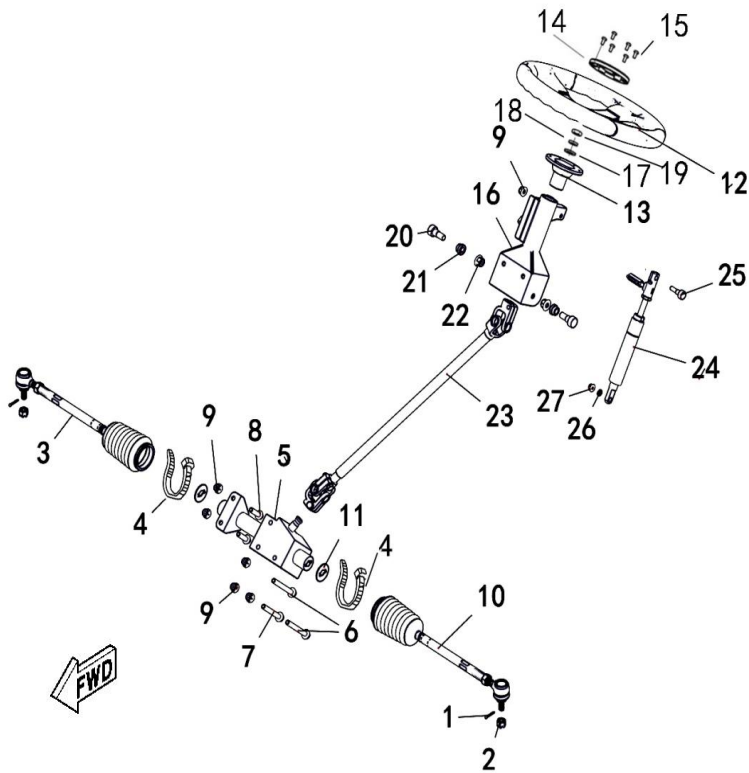

Steering

Ref.No.	Part Number	Description	Q'ty
1	10021	Pin 2.5x20	2
2	27067	Nut M10X1.25	2
3	48102	Steering Tie-Rod, Right	1
4	48326	Tie	2
5	48098	Steering Motor	1
6	11161	Bolt M8X90	2
7	11162	Bolt M8x80	1
8	10783	Bolt M8X20	2
9	11145	Nut M8	6
10	48103	Steering Tie-Rod, Left	1
11	48104	Steering Motor Sheet	2
12	26925	Steering Wheel	1
13	26932	Steering Wheel Holder	1
14	26934	Steering Cover	1
15	10305	Screw M5X10	6
16	48097	Steering Column Assy	1
17	10032	Washer 12	1
18	10054	Washer Spring 12	1
19	26257	Nut M12	1
20	73143	Shoulder Bolt M10x1.25x30	2
21	73125	Bushing, Adjustable Steering Wheel	2
22	10015	Nut M10	2
23	48194	Shaft Steering	1
24	73118	Adjustment Cylinder	1