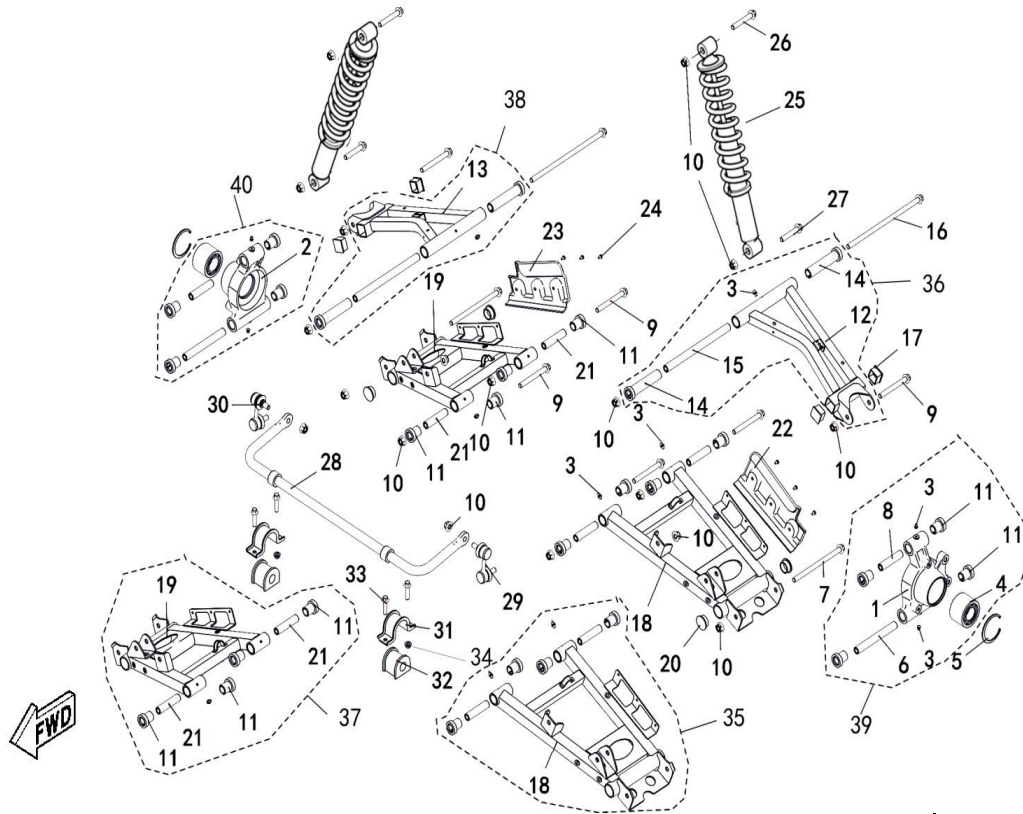

Rear Suspension

Ref.No.	Part Number	Description	Q'ty
25	48083	Rear Shock Absorber Assy	2
26	11191	Bolt M10X1.25X62.5	2
27	11154	Bolt M10X1.25X57	2
28	48079	Stabilizer Bar	1
29	48081	Ball Pin, Left	1
30	48080	Ball Pin, Right	1
31	27090	Bracket Stabilizer	2
32	27091	Bushing Stabilizer	2
33	10081	Bolt M8X20	4
34	11145	Nut M8	2
35	48341	Arm Assy, Lower Rear Left	1
36	48342	Arm Assy, Upper Rear Left	1
37	48343	Arm Assy, Lower Rear Right	1
38	48344	Arm Assy, Upper Rear Right	1
39	48345	Carrier Bearing Wheel Assy, Rear Left	1
40	48346	Carrier Bearing Wheel Assy, Rear Right	1