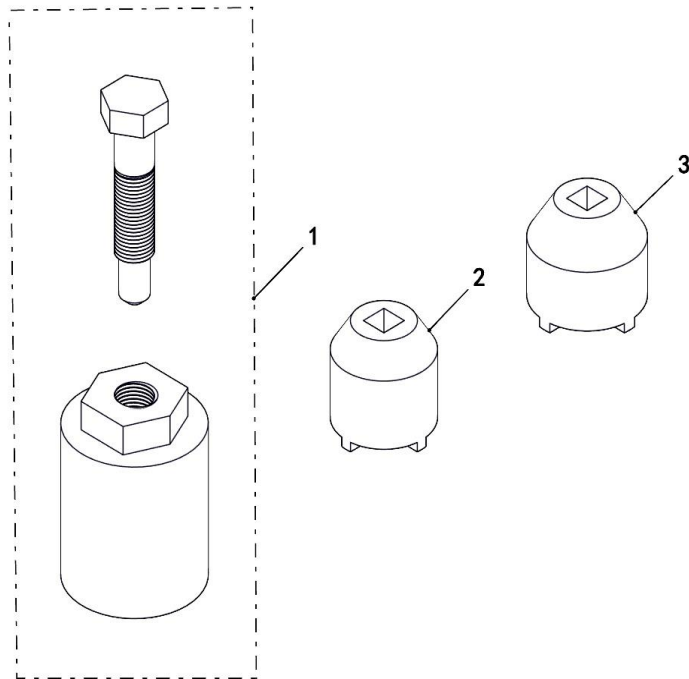

MASSIMO T-BOSS 550

PARTS MANUAL

Tool

Ref.No.	Part Number	Description	Q'ty
1	80129	Rotor Assy Puller	1
2	80130	Bearing Retainer, Front Output Shaft, Nut Wrench	1
3	80131	Bearing Limit Nut, Nut Wrench	1