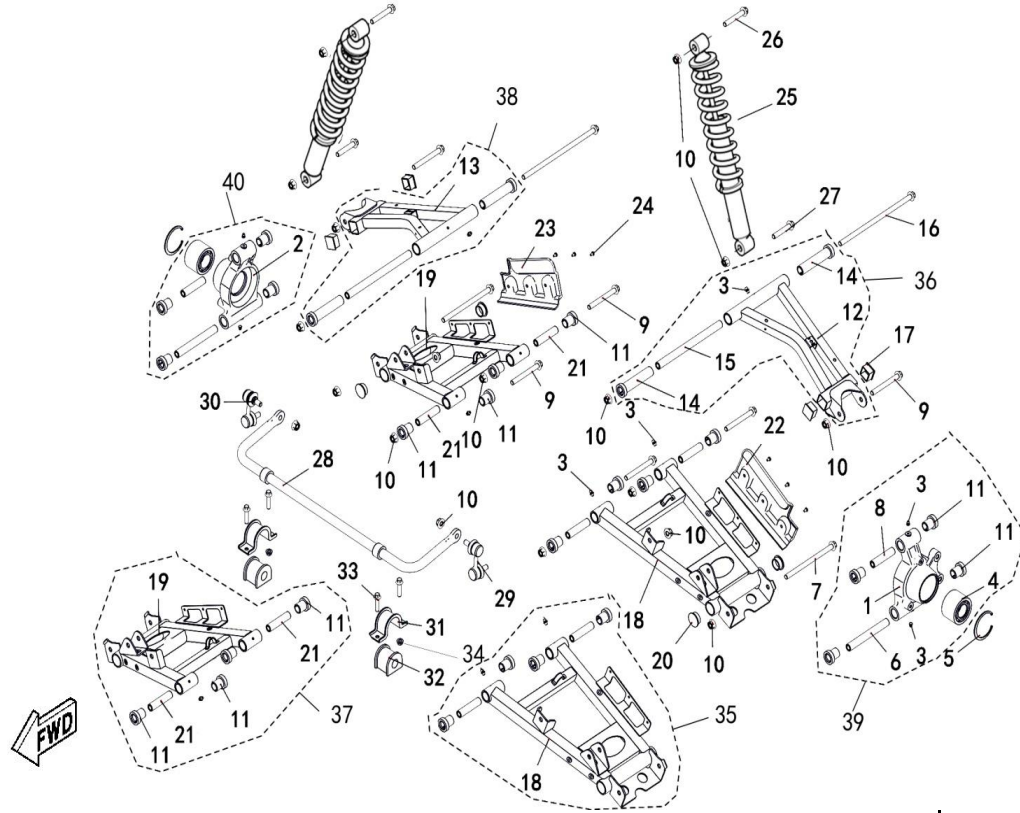

Rear Suspension

Ref.No.	Part Number	Description	Q'ty
1	48164	Carrier Bearing Wheel, Rear Left	1
2	48165	Carrier Bearing Wheel, Rear Right	1
3	27074	Grease Fitting M6	10
4	48077	Bearing	2
5	11155	Circlip 63	2
6	48161	Shaft Pivot, Lower	2
7	48162	Scr Hxfl, Arm, Lower Rear	2
8	48160	Shaft Pivot, Upper	2
9	11146	Bolt M10X1.25X90	6
10	10795	Nut M10	18
11	48070	Bushing, Short	16
12	48074	Arm, Upper Rear Left	1
13	48075	Arm, Upper Rear Right	1
14	48106	Bushing, Long	4
15	48068	Shaft, Arm, Upper Rear	2
16	48071	Scr Hxfl, Arm, Upper Rear	2
17	70287	Square Rubber Plug	4
18	48072	Arm, Lower Rear Left	1
19	48076	Arm, Lower Rear Right	1
20	48073	Plug	4
21	48069	Shaft, Arm, Lower Rear	4
22	84251	Cover, Arm, Lower Rear Left	1
23	84252	Cover, Arm Lower Rear Right	1
24	11153	Screw M5X10	6