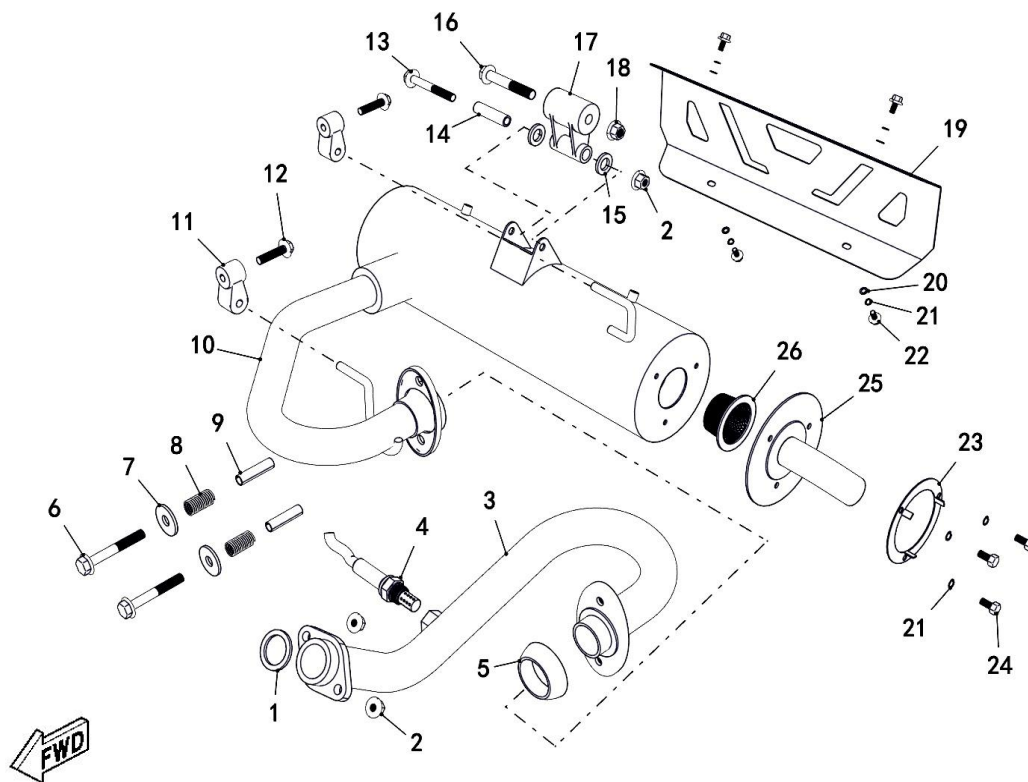

MASSIMO T-BOSS 550

PARTS MANUAL

Exhaust

Ref.No.	Part Number	Description	Q'ty
1	48037	Gasket, Exhaust Pipe	1
2	10079	Nut M8	3
3	48036	Pipe, Exhaust	1
4	70826	Oxygen Sensor	1
5	35370	Jount	1
6	11184	Bolt M10x60	2
7	11035	Washer 10	2
8	47076	Spring	2
9	47077	Spacer 13x35	2
10	48038	Muffler	1
11	48040	Soft Rubber Connection	2
12	11185	Bolt M8x35	2
13	11186	Bolt M8x65	1
14	48042	Spacer 11.7x46	1
15	48043	Wire Washer	2
16	10154	Bolt M10x1.25x70	1
17	48041	Connection Block	1
18	10795	Nut M10	1
19	48039	Cover, Muffler	1
20	11090	Washer 6	4
21	11019	Washer 6	7
22	48269	Bolt M6x16	4
23	26364	Washer, Muffler	1
24	10272	BOLT M6x16	3
25	26458	Tail Pipe	1
26	26363	Fire Protection network	1