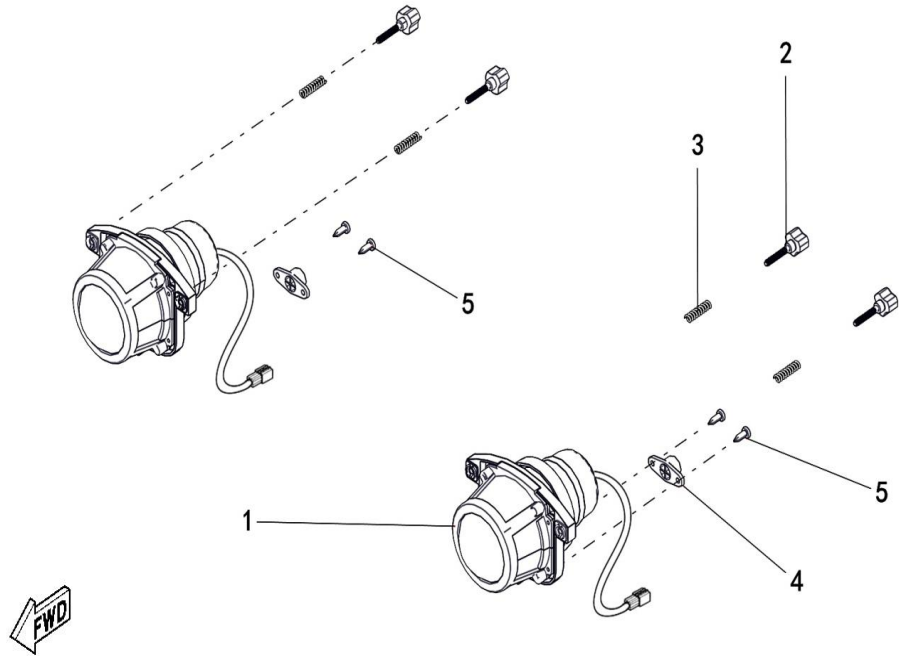

Electrical, Low Beam

Ref.No.	Part Number	Description	Q'ty
1	71629	Front Low Beam Assy	2
2	48001	Head Light Adjusting Bolt	4
3	27373	Spring	4
4	35842	Head Light Mounting Plate	2
5	10178W	Tapping Screw ST4.2x13	4