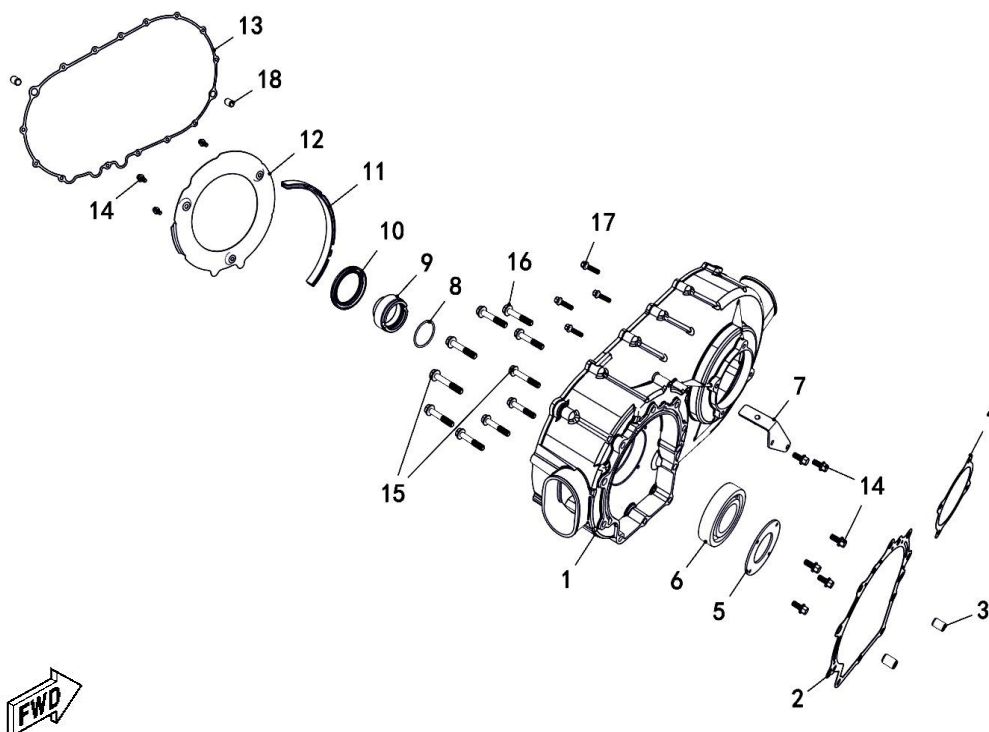

MASSIMO T-BOSS 550

PARTS MANUAL

Right

Ref.No.	Part Number	Description	Q'ty
1	10851	Bearing 6203RS	1
2	10860	Bearing 5206C3	1
3	10848	Bearing 63/22	1
4	10850	Bearing 6208	1
5	35218	Oil Seal 22x38x7	1
6	35222	Oil Seal 30x45x8	1
7	35217	Crankcase, Right	1
8	35227	Washer 10	1
9	35339	Reverse Gear Sensor	1
10	35226	O-Ring 26x2.5	1
11	35338	Gear Position Sensor	1
12	10191	Bolt M6x18	2
13	10845	Clamp A12	2
14	35220a	Breather Hose	1
15	35219	Joint, Breather Hose	1
16	10186	Bolt M6x35	6

MASSIMO T-BOSS 550

PARTS MANUAL

CVT

Ref.No.	Part Number	Description	Q'ty
1	35235	Cvt Housing	1
2	35238	Gasket 1, CVT Housing	1
3	35094	Dowel Pin 10x14	2
4	35239	Gasket 2, CVT Housing	1
5	35236	Bearing Retainer, CVT	1
6	10852	Bearing 6208RS	1
7	48028	Plate, Pipe	1
8	35229	O-Ring 39x2.3	1
9	35228	Spacer, Drive Shaft	1
10	35251	Oil Seal 54x70x8	1
11	35533	Rubber Strip	1
12	35237	Plate, Air Intake	1
13	35231	Gasket, CVT Cover	1
14	10140	Bolt M6x12	9
15	35232	Bolt M8x50	2
16	35233	Bolt M8x45	8
17	10187	Bolt M6x25	4
18	35118	Dowel Pin 13x18	2

MASSIMO T-BOSS 550

PARTS MANUAL

CVT

Ref.No.	Part Number	Description	Q'ty
1	35230	CVT Cover	1
2	35253	Limiter, Oil Seal	1
3	35252	Oil Seal 17x35x5	1
4	10853	Bearing 6003/P6	1
5	10826	Bolt M6x10	1
6	35108	Washer 6	1
7	26262	Screw M6x12	5
8	35254	Damper Plate	1
9	35257	Rubber Damper 3	1
10	35255	Rubber Damper 1	1
11	35256	Rubber Damper 2	1
12	29503	Bolt M6x45	14
13	10530	Bolt M6x55	2
14	48012	Connecting Plate, Air Shroud	1