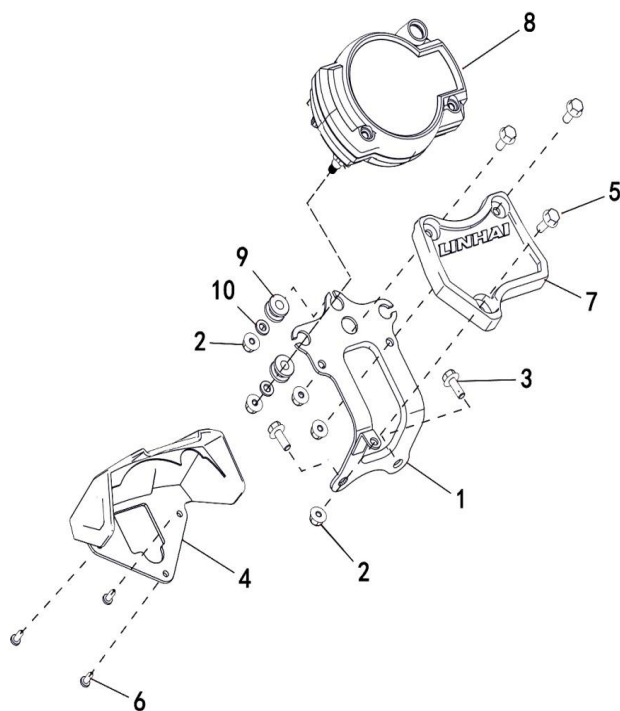

Wheel Rear

Ref.No.	Part Number	Description	Q'ty
1	48167	Drive Axle, Rear Right	1
2	48166	Drive Axle, Rear Left	1
3	48155	Bolt M10X1.25	8
4	48156	Hub Assy Shrt	2
5	27086a	Tire, Rear	2
6	47052	Wheel Sub-Assy	2
7	48163	Washer 24	2
8	48157	Nut M24, Wheel	2
9	36162	Cap, Wheel Sub-Assy	2
10	20807a	Valve, Rim (Tr412)	2
11	48154	Nut M10x1.25, Wheel	8
12	48348	Hub, Steel Wheel Assy	2

Bumper

Ref.No.	Part Number	Description	Q'ty
1	48272	Front Bumper	1
2	48271	Bracket	1
3	10783	Bolt M8X20	8
4	26763	Plug	2

Box Assy

Ref.No.	Part Number	Description	Q'ty
1	48132	Box Floor Cover	1
2	48133	Cargo Handle Assy	1
3	10403	Bolt M8X50	4
4	11145	Nut M8	4
5	48134	Rubber Sheath	8
6	48135	Pedal Spring, Left	1
7	48136	Pedal Spring, Right	1
8	48139	Lock Seat, Rear Trunk	2
9	11175	Bolt M6X22	4
10	10104	Nut M6	4
11	48142	Protecting Plate, Rear Left	1
12	48143	Protecting Plate, Rear Right	1
13	10783	Bolt M8X20	6
14	48316	Tapping Screw M5 x16	2
15	47061	Cap, Protector End	2
16	48313	Pin Shaft, Rotation	2
17	11031	Bolt M6X12	2
18	26784	Damper	2
19	10019	Washer 10	6
20	10021	Pin 2.5x20	4
21	73161	Pin Axle	2
22	48151	Damper, Cargo Box Adjusting	2
23	11176	Nut M6	2
24	48147	Bolt	2

Box Assy

Ref.No.	Part Number	Description	Q'ty
25	10308	Washer Spring 6	2
26	48270	Bolt M6X20	4
27	10011	Washer 6	4
28	10004	Nut M6	4
29	48153	Hook	4
30	48000	Bolt, Brake Rotor	9
31	11145	Nut M8	9
32	48270	Screw M6x20	2
33	48351	Plate, Box	1
34	11031	Bolt M6X12	4
35	48352	Sponge	1

Meter

Ref.No.	Part Number	Description	Q'ty
1	48058	Bracket, Meter	1
2	10004	Nut M6	6
3	10183	Bolt M6X16	2
4	48214	Cover, Meter	1
5	48269	Bolt M6X16	3
6	48316	Screw M5X16	3
7	48251	Cover, Meter Bracket	1
8	48308	LCD Meter	1
9	48309	Rubber, Meter	3
10	11090	Washer 6	3