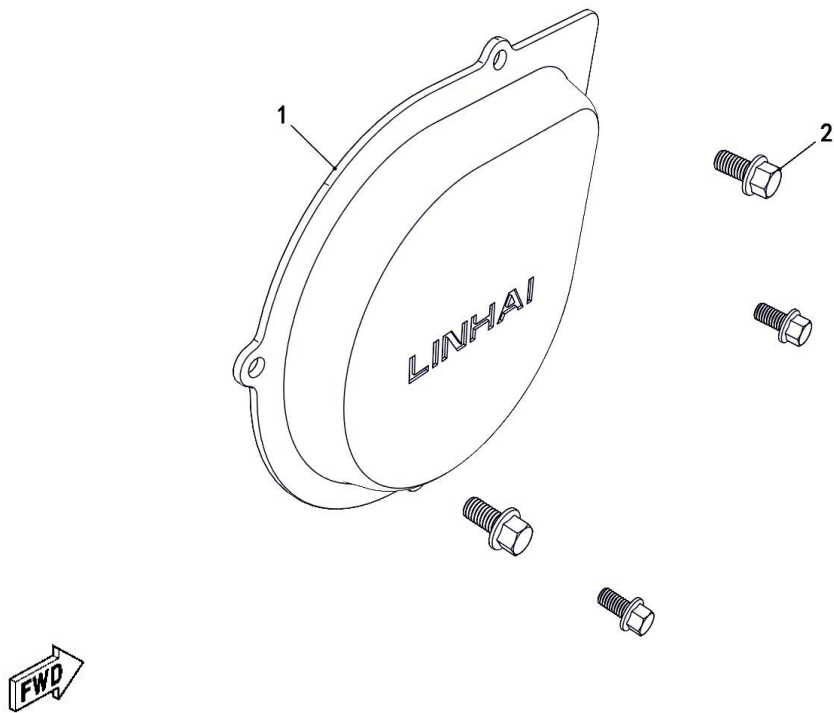

MASSIMO T-BOSS 550

PARTS MANUAL

Left Side Cover

Ref.No.	Part Number	Description	Q'ty
1	35270	Side Cover, Left	1
2	10140	Bolt M6x12	4