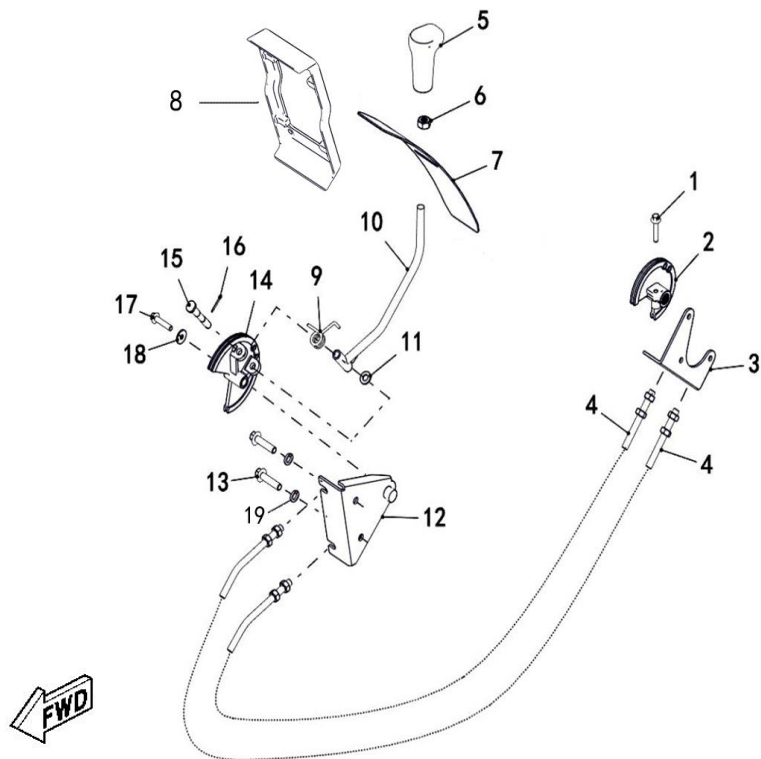

Wheel Rear

Ref.No.	Part Number	Description	Q'ty
1	48167	Drive Axle, Rear Right	1
2	48166	Drive Axle, Rear Left	1
3	48155	Bolt M10X1.25	8
4	48156	Hub Assy Shrt	2
5	27086a	Tire, Rear	2
6	47052	Wheel Sub-Assy	2
7	48163	Washer 24	2
8	48157	Nut M24, Wheel	2
9	36162	Cap, Wheel Sub-Assy	2
10	20807a	Valve, Rim (Tr412)	2
11	48154	Nut M10x1.25, Wheel	8
12	48348	Hub, Steel Wheel Assy	2

Fuel Tank, Steel

Ref.No.	Part Number	Description	Q'ty
25	48005	Quick Fitting Assy 7.89, B6	1
26	48319	Quick Fitting Assy 7.89, B13	1
27	48031	Oil Return Line	1
28	48123	Chain	1
29	48349	Spring	1

Seat

Ref.No.	Part Number	Description	Q'ty
1	48126	Integral Seat Assy	1
2	48125	Pin, Fix	2
3	11165	Washer Spring 10	2
4	48129	Side Backrest	2
5	10783	Bolt M8X20	10
6	48127	Middle Backrest	1
7	48128	Head Rest	2
8	10783	Bolt M8X20	4
9	11145	Nut M8	4
10	48085	Bolt	1
11	10004	Nut M6	1
12	11167	Washer 8	4

Gear Selector

Ref.No.	Part Number	Description	Q'ty
1	10187	Bolt M6x25	1
2	48051	Shifting Anchor Plate	1
3	48052	Shift Board	1
4	48048	Cable, Shifter	2
5	48045	Knob Shifter	1
6	10657	Nut M10	1
7	48053	Shift Guard Plate	1
8	48350	Shift Guard Plate Support Plate	1
9	48047	Spring, Shifting	1
10	48044	Gearshifter	1
11	11168	Washer 8	1
12	48049	Shift Mounting Plate Assy	1
13	10081	Bolt M8x20	2
14	48050	Front Shift Line Disc	1
15	48046	Pin, Gearshifter	1
16	10994	Cotter Pin 2X16	1
17	11031	Bolt M6x12	1
18	10011	Spring Retainer 6	1
19	10106	Spring Washer 8	2