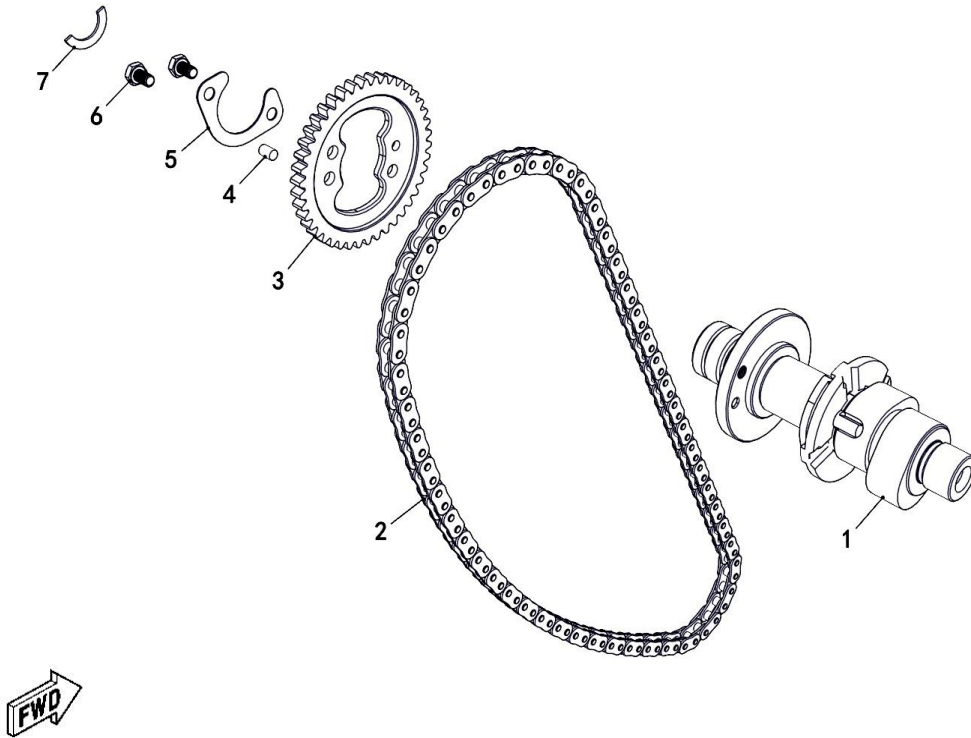

MASSIMO T-BOSS 550

PARTS MANUAL

MASSIMO

**Massimo T-Boss 550
2019 Parts Manual**

MASSIMO T-BOSS 550

PARTS MANUAL

Cylinder Head Cover

Ref.No.	Part Number	Description	Q'ty
1	35143	Intake Rocker Arm Comp	1
2	35144	Intake Rocker Arm Valve	1
3	35146	Adjusting Nut Valve	4
4	35147	Adjusting Screw Valve	4
5	35148	Exhaust Rocker Arm Comp	1
6	35149	Exhaust Rocker Arm Valve	1
7	35150	Bolt M14x1.25x12	2
8	35215	Washer 14	2
9	35142	Intake Rocker Shaft	1
10	35145	Exhaust Rocker Shaft	1
11	35110	Cylinder Head Cover	1
12	10187	Bolt M6x25	4
13	35111	Gasket	2
14	35107	Valve Adjust Cover	2
15	10110	Bolt M6x20	5
16	10186	Bolt M6x35	2
17	35108	Washer 6	5
18	10530	Bolt M6x55	4
19	10182	Bolt M6x30	2
20	35113	O-Ring 18x2.4	1
21	35112	Seal Cover	1
22	10140	Bolt M6x12	1

MASSIMO T-BOSS 550

PARTS MANUAL

Cylinder Head

Ref.No.	Part Number	Description	Q'ty
1	10067	Thrust Nut M8	1
2	35097	Stud M8x68	1
3	35106	Gasket, Cylinder Head	1
4	10004	Thrust Nut M6	2
5	35098	Stud M6x72	2
6	10278	Bolt M6x22	2
7	35103	Water Outlet Joint, Cylinder Head	1
8	35104	Pipe, Cylinder Head	1
9	35109	Clip 7.5	2
10	35095e	Water Temperature Sensor	1
11	35171	Thermostat	1
12	35105	Spark Plug DPR7EA-9 (NGK)	1
13	35135	Intake Valve	2
14	35137	Seat Spring Valve	4
15	35140	Seal Valve Stem	4
16	35136	Spring Valve	4
17	35138	Retainer Spring Valve	4
18	35139	Cotter Valve	8
19	35100	Cylinder Bolt M10x1.25x190	2
20	35101	Cylinder Bolt M10x1.25x200	2
21	35102	Washer, Cylinder Bolt	4
22	50076	Dowel Pin 8x14	2
23	35099	Stud M8x42	2
24	35141	Stud M8x42	2
25	10186	Bolt M6x35	2
26	35096e	Cylinder Head	1

MASSIMO T-BOSS 550

PARTS MANUAL

Camshaft

Ref.No.	Part Number	Description	Q'ty
1	35156	Camshaft Assy	1
2	35163	Timing Chain	1
3	35154	Timing Sprocket	1
4	10835	Dowel Pin, Timing Sprocket	1
5	35153	Retainer	1
6	10828	Bolt M6x10	2
7	35152	Camshaft Spacer	1