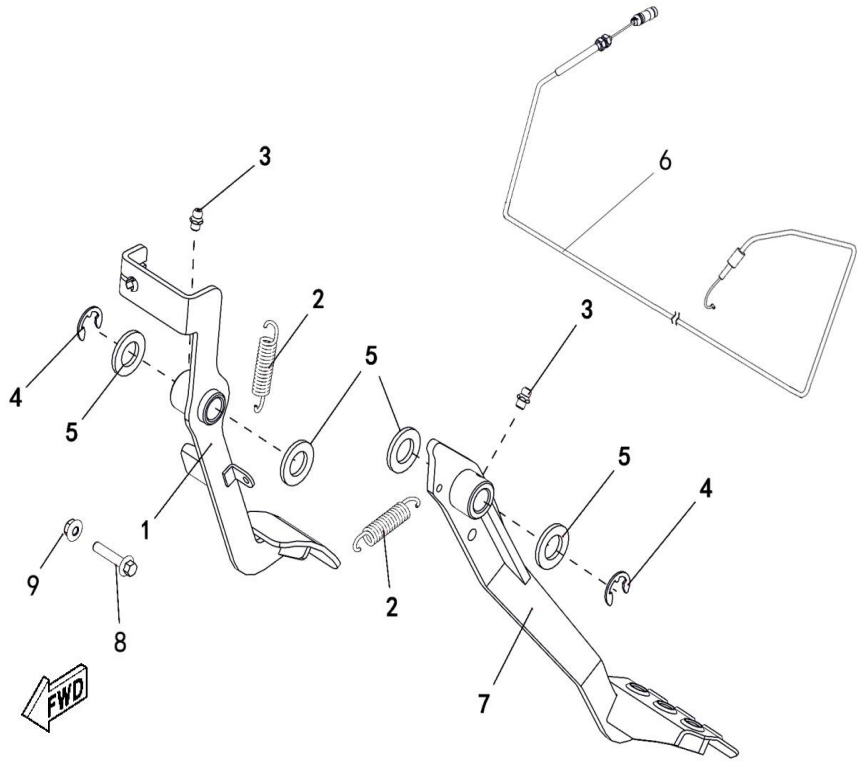

Pedal Wire

Ref.No.	Part Number	Description	Q'ty
1	48199	Accelerate Pedal Assy	1
2	73204	Pedal Spring	2
3	27074	Grease Fitting M6	2
4	10811	Lock Washer 12, Shafts	2
5	10037	Washer 16	6
6	48196	Throttle Cable	1
7	48198	Brake Pedal Assy	1
8	10187B	Bolt M6X25	1
9	11192	Nut M6	1