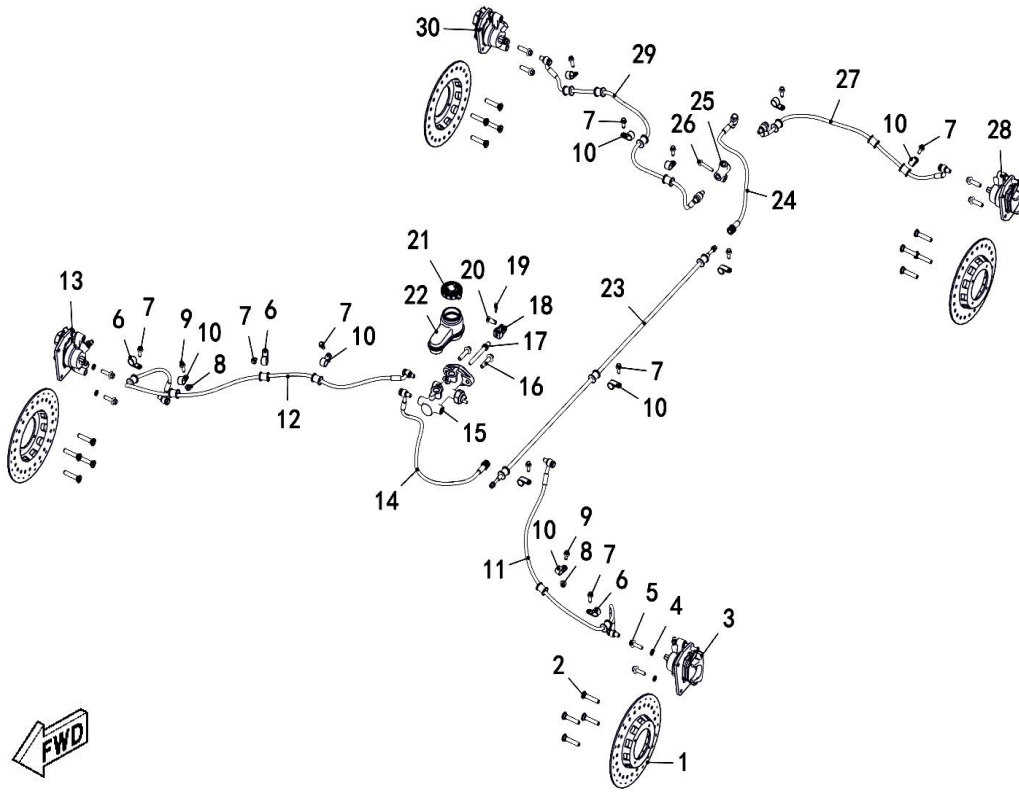

Brake System

Ref.No.	Part Number	Description	Q'ty
26	10186B	Bolt M6x35	1
27	48188	Hose 5	1
28	48176	Brake Caliper, Rear Left	1
29	48189	Hose 6	1
30	48177	Brake Caliper, Rear Right	1