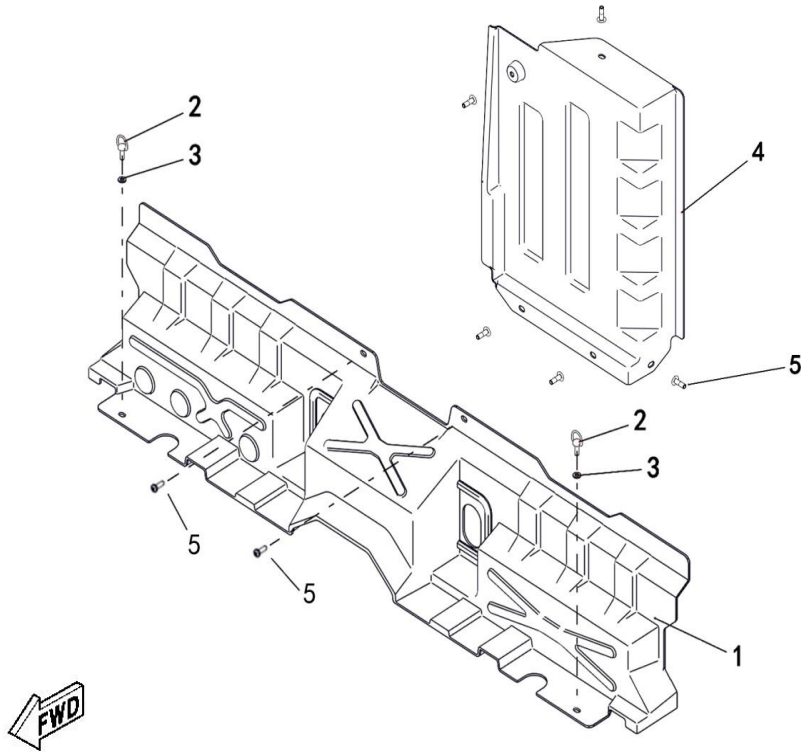

Plate

Ref.No.	Part Number	Description	Q'ty
1	48254	Heat Protection Plate, Seat	1
2	48266	Fast Disassembled Screw	2
3	48267	Spring Washer	2
4	48263	Plate, Fuel Tank	1
5	48270	Bolt M6x20	7