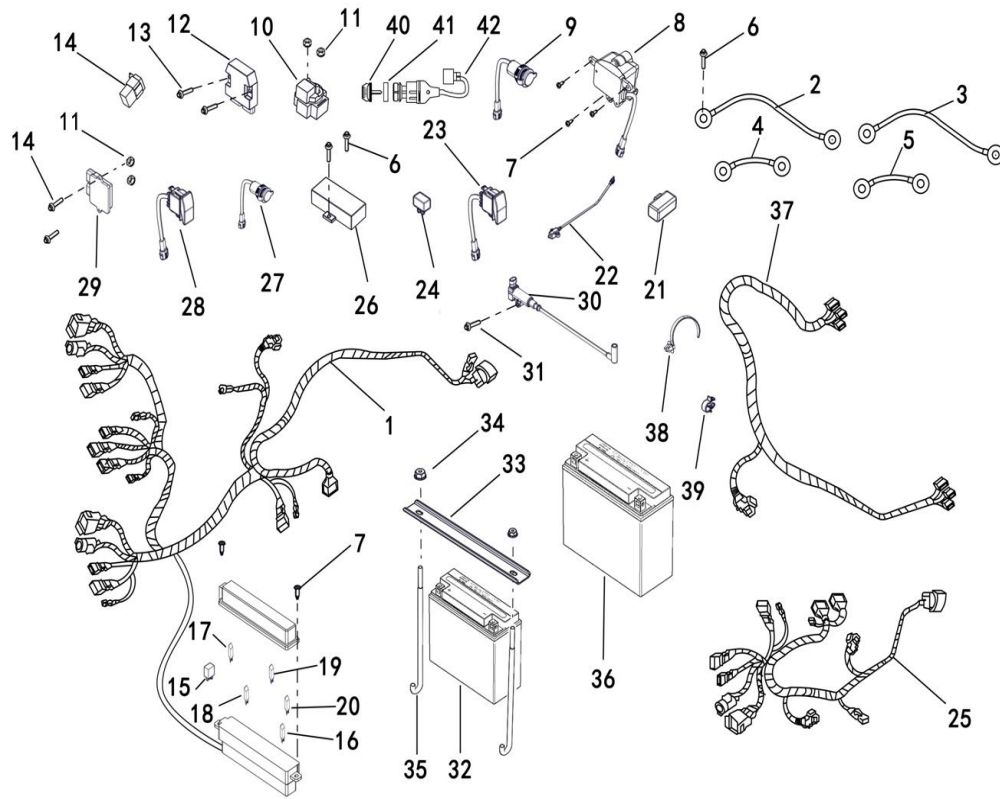

Electrical

Ref.No.	Part Number	Description	Q'ty
1	48299	Wiring Harness	1
2	48301	Cable, Starting Motor	1
3	48302	Cable, Negative Terminal	1
4	48303	Cable, Positive Terminal	1
5	48304	Cable, Frame	1
6	10183	Bolt M6x16	5
7	48316	Tapping Screw M5x16	5
8	26434	2WD/4WD Switch	1
9	70400	Accessory Socket Assy	1
10	71602	Starting Relay	1
11	10004	Nut M6	4
12	71603	Rectifier Regulator	1
13	10182B	Bolt M6x30	4
14	35088	Reversing Buzzer	1
15	35083	Auxiliary Relay	6
16	26365	5 AMP Fuse	1
17	84273	10 AMP Fuse	1
18	22020	15 AMP Fuse	4
19	84274	20 AMP Fuse	1
20	84275	30 AMP Fuse	1
21	71474	EFI Relay	1
22	48293	Parking Switch	1
23	73436	High/Low Beam Switch	1
24	26272	Protector	2