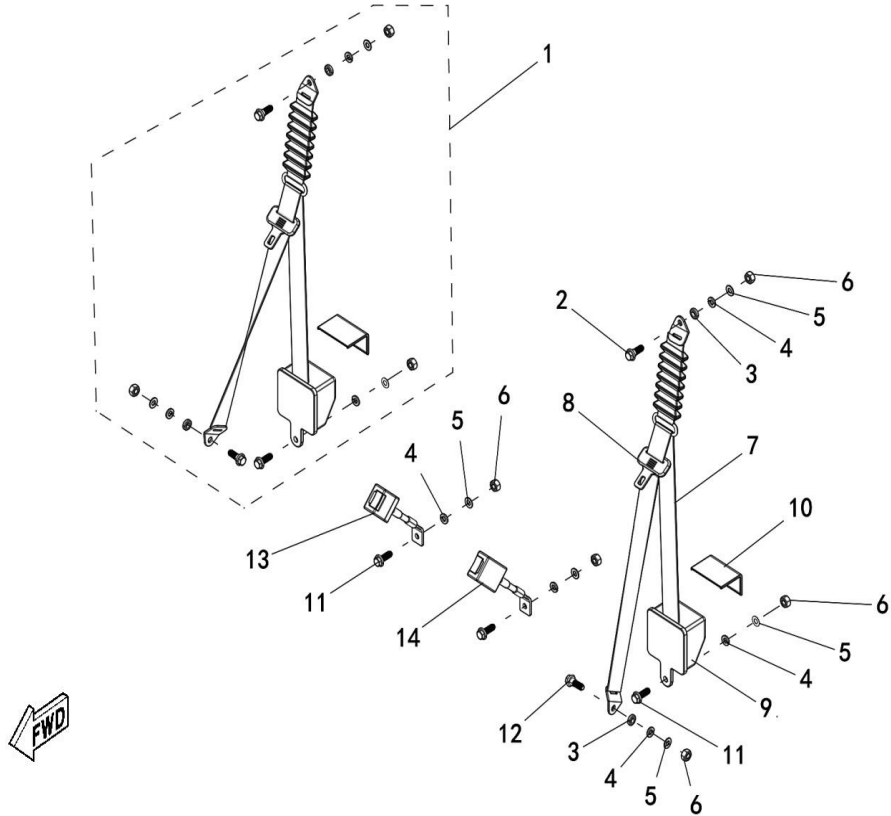

Body, Seat Belt Mounting

Ref.No.	Part Number	Description	Q'ty
1	73086	Coil Collector Assy	2
2	26916	Bolt 1	2
3	26917	Washer 1 φ11.3	4
4	10805	Spring Washer 12	8
5	26918	Washer 2 φ11	8
6	26919	Nut	8
7	26914	Ribbon Components	2
8	26920	Locating Clip	2
9	26921	Coil Collector Cover, Lower	2
10	26922	Coil Collector Cover, Upper	2
11	26923	Bolt 2	4
12	73085	Bolt 3	2
13	48130	Belt Assy, Right	1
14	48131	Belt Assy, Left	1