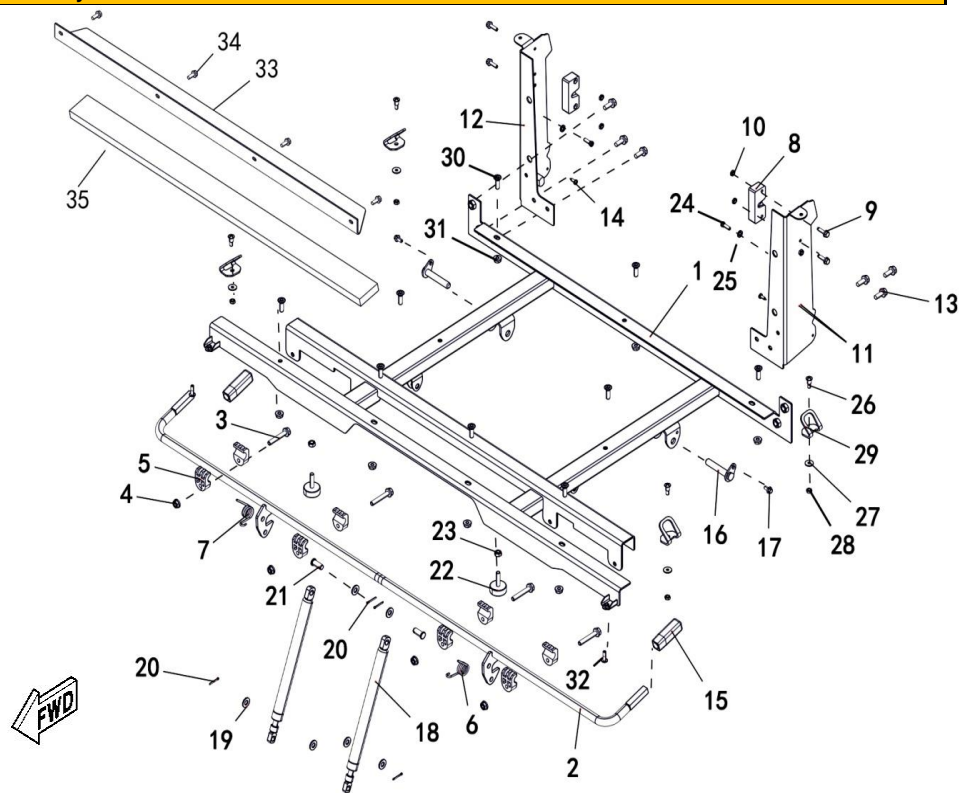

Box Assy

Ref.No.	Part Number	Description	Q'ty
25	10308	Washer Spring 6	2
26	48270	Bolt M6X20	4
27	10011	Washer 6	4
28	10004	Nut M6	4
29	48153	Hook	4
30	48000	Bolt, Brake Rotor	9
31	11145	Nut M8	9
32	48270	Screw M6x20	2
33	48351	Plate, Box	1
34	11031	Bolt M6X12	4
35	48352	Sponge	1