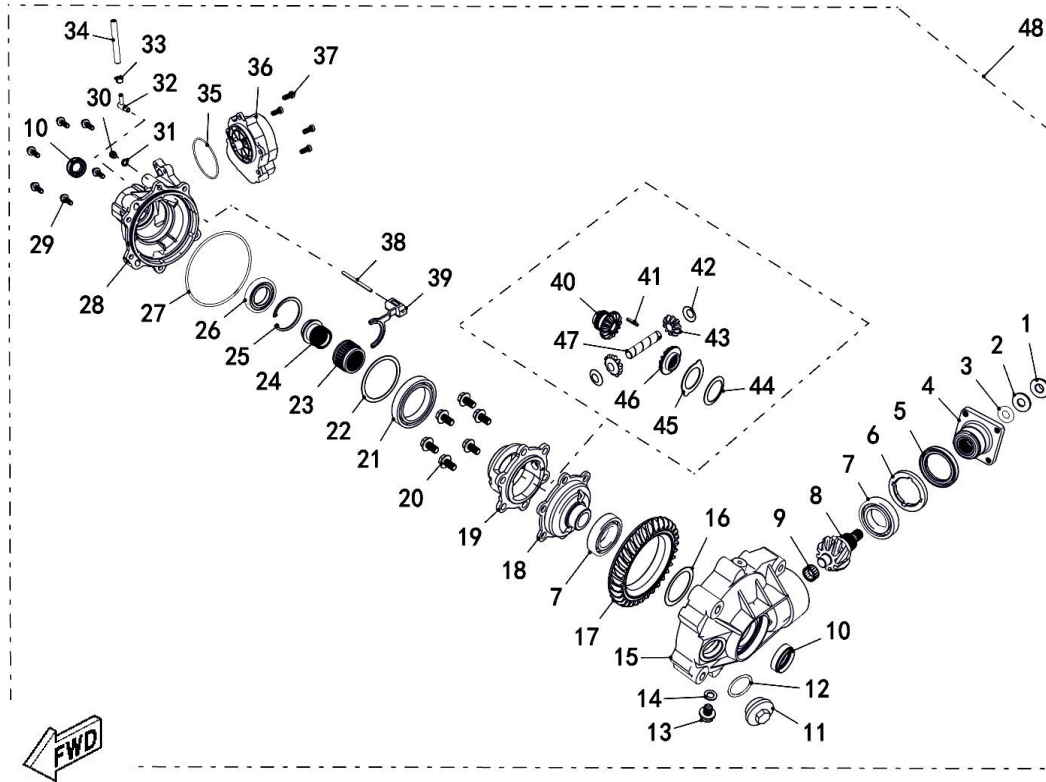

MASSIMO T-BOSS 550

PARTS MANUAL

Front Axle

Ref.No.	Part Number	Description	Q'ty
1	26318	Nut, Front Output Shaft	1
2	26324	Washer, Front Output Shaft Nut	1
3	35428	O-Ring	1
4	26330	Coupler, Front Axle	1
5	35423	Oil Seal 48x65x9	1
6	26317	Bearing Retainer	1
7	35424	Bearing 6007	2
8	48286	Bevel Gear - Driving	1
9	35429	Needle Bearing	1
10	35410	Oil Seal 24x38x8	2
11	24305	Fill Plug	1
12	50082	O-Ring 30.5x3	1
13	73020	Drain Bolt	1
14	73021	Washer 10	1
15	48285	Front Axle Box Cover	1
16	26323	Adjusting Shim 61x48	as needed
17	48287	Bevel Gear -Driven	1
18	26334	Top Bracket, Differential Gear	1
19	26332	Bracket, Differential	1
20	26331	Bolt M10x1.25x20	6
21	10959	Bearing 61912	1
22	26322	Adjusting Shim 83x71	as needed
23	26315	Drive Clutch	1
24	26316	Drive Clutch Cover	1
25	35412	Circlip 62	1
26	10960	Bearing 16007	1