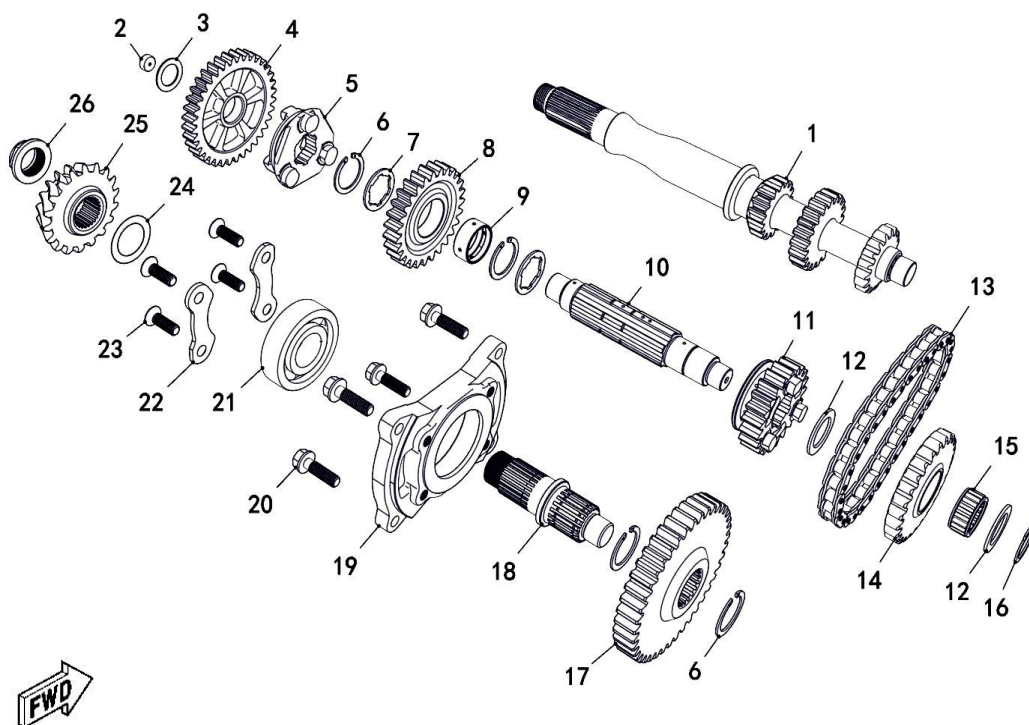

MASSIMO T-BOSS 550

PARTS MANUAL

Transmission I

Ref.No.	Part Number	Description	Q'ty
1	35320	Main Shaft, Gearshift	1
2	35309	Bell Plug 12	1
3	35307	Washer 17.5x26x1	1
4	35318	Driven Gear, Low Range	1
5	35314	Sliding Bush, Gearshift	1
6	35311	Circlip 25	4
7	35310	Spline Washer	2
8	35316	Driven Gear, High Range	1
9	35317	Bushing, Driven High Range Gear	1
10	35315	Driven Shaft	1
11	35308	Driven Output Gear	1
12	35312	Washer 20.5x30x1.5	2
13	35313	Chain, Reverse Gear	1
14	35319	Sprocket, Reverse Gear	1
15	10858	Needle Bearing K20x26x12	1
16	24407	Circlip 20	1
17	35271	Output Driven Gear	1
18	35276	Drive Bevel Gear Shaft	1
19	35274	Bearing Seat, Drive Bevel Gear	1
20	35286	Bolt M8x28	4
21	10855	Bearing 6305C3	1
22	35287	Bearing Limit	2
23	10276	Screw M8x25	4
24	35277	Adjust Washer, Drive Bevel Gear	1
25	35272	Drive Bevel Gear	1
26	35275	Locknut, Bevel Gear	1