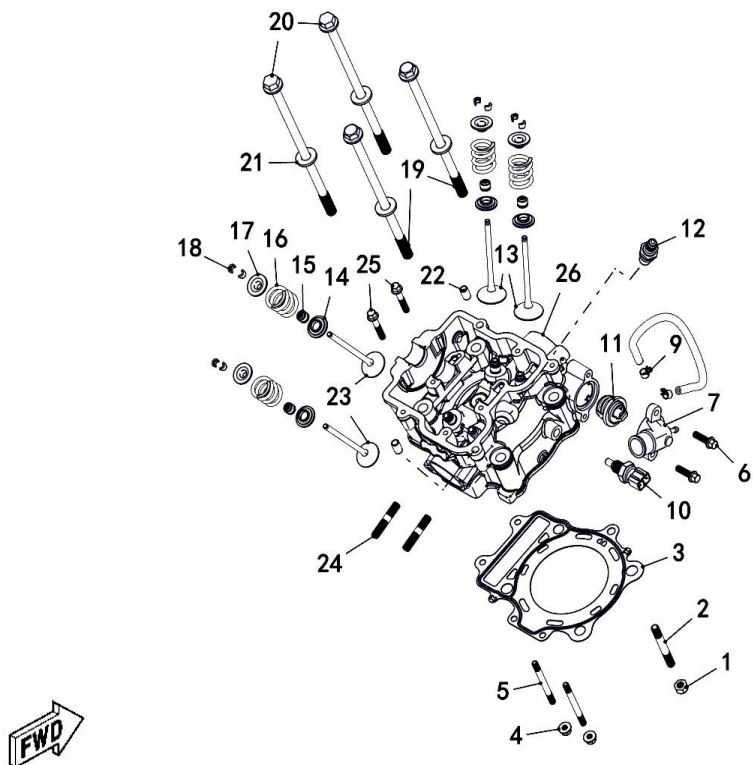

MASSIMO T-BOSS 550

PARTS MANUAL

MASSIMO

**Massimo T-Boss 550
2019 Parts Manual**

MASSIMO T-BOSS 550

PARTS MANUAL

Cylinder Head Cover

Ref.No.	Part Number	Description	Q'ty
1	35143	Intake Rocker Arm Comp	1
2	35144	Intake Rocker Arm Valve	1
3	35146	Adjusting Nut Valve	4
4	35147	Adjusting Screw Valve	4
5	35148	Exhaust Rocker Arm Comp	1
6	35149	Exhaust Rocker Arm Valve	1
7	35150	Bolt M14x1.25x12	2
8	35215	Washer 14	2
9	35142	Intake Rocker Shaft	1
10	35145	Exhaust Rocker Shaft	1
11	35110	Cylinder Head Cover	1
12	10187	Bolt M6x25	4
13	35111	Gasket	2
14	35107	Valve Adjust Cover	2
15	10110	Bolt M6x20	5
16	10186	Bolt M6x35	2
17	35108	Washer 6	5
18	10530	Bolt M6x55	4
19	10182	Bolt M6x30	2
20	35113	O-Ring 18x2.4	1
21	35112	Seal Cover	1
22	10140	Bolt M6x12	1

MASSIMO T-BOSS 550

PARTS MANUAL

Cylinder Head

Ref.No.	Part Number	Description	Q'ty
1	10067	Thrust Nut M8	1
2	35097	Stud M8x68	1
3	35106	Gasket, Cylinder Head	1
4	10004	Thrust Nut M6	2
5	35098	Stud M6x72	2
6	10278	Bolt M6x22	2
7	35103	Water Outlet Joint, Cylinder Head	1
8	35104	Pipe, Cylinder Head	1
9	35109	Clip 7.5	2
10	35095e	Water Temperature Sensor	1
11	35171	Thermostat	1
12	35105	Spark Plug DPR7EA-9 (NGK)	1
13	35135	Intake Valve	2
14	35137	Seat Spring Valve	4
15	35140	Seal Valve Stem	4
16	35136	Spring Valve	4
17	35138	Retainer Spring Valve	4
18	35139	Cotter Valve	8
19	35100	Cylinder Bolt M10x1.25x190	2
20	35101	Cylinder Bolt M10x1.25x200	2
21	35102	Washer, Cylinder Bolt	4
22	50076	Dowel Pin 8x14	2
23	35099	Stud M8x42	2
24	35141	Stud M8x42	2
25	10186	Bolt M6x35	2
26	35096e	Cylinder Head	1

MASSIMO T-BOSS 550

PARTS MANUAL

Camshaft

Ref.No.	Part Number	Description	Q'ty
1	35156	Camshaft Assy	1
2	35163	Timing Chain	1
3	35154	Timing Sprocket	1
4	10835	Dowel Pin, Timing Sprocket	1
5	35153	Retainer	1
6	10828	Bolt M6x10	2
7	35152	Camshaft Spacer	1