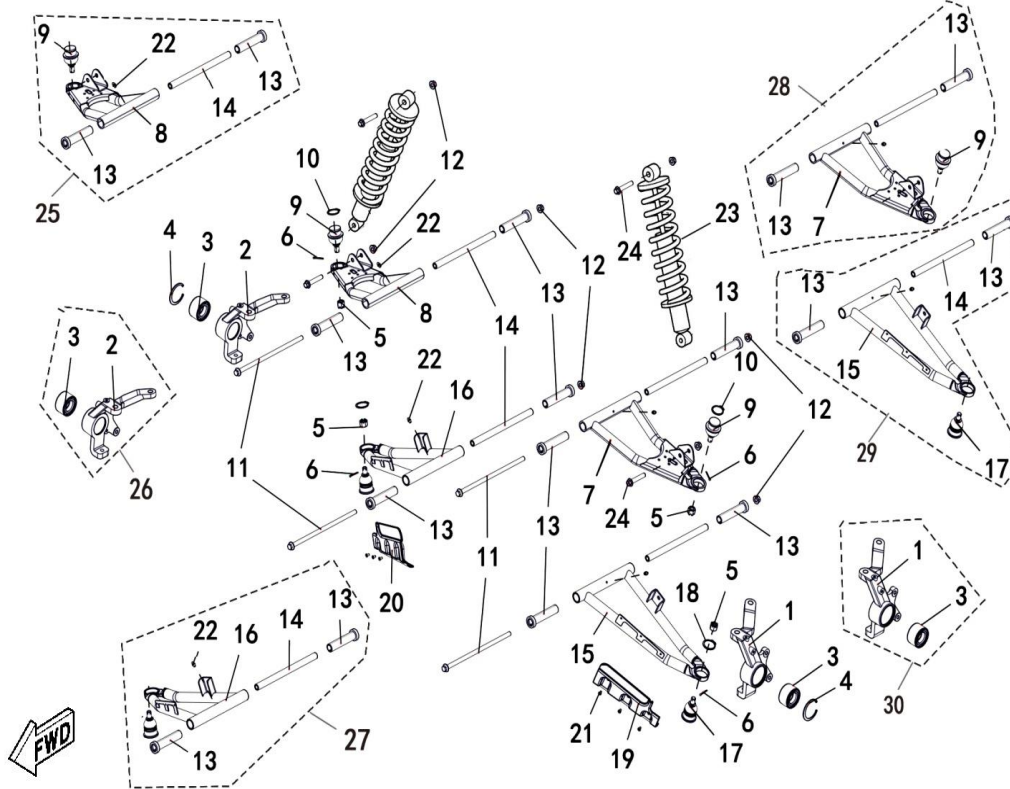

Front Suspension

Ref.No.	Part Number	Description	Q'ty
1	48091	Carrier Bearing, Front Left	1
2	48094	Carrier Bearing, Front Right	1
3	48092	Bearing	2
4	11204	Circlip 55	2
5	70679	Nut M12x1.25	4
6	10792	Pin 3.2x22	4
7	48109	Arm, Upper Front Left	1
8	48110	Arm, Upper Front Right	1
9	48090	Ball Joint, Upper	2
10	11152	Circlip 32	2
11	48107	Scr Hxfl, Arm, Front	4
12	10795	Nut M10	8
13	48106	Bushing, Long	8
14	48105	Shaft Pivot	4
15	48108	Arm, Lower Front Left	1
16	48111	Arm, Lower Front Right	1
17	48089	Ball Joint, Lower	2
18	70046	Circlip 34	2
19	84251	Cover, Arm, Lower Front Left	1
20	84252	Cover, Arm, Lower Front Right	1
21	11153	Screw M5X10	6
22	27074	Grease Fitting M6	4
23	48093	Shock Absorber Assy, Front	2
24	11154	Bolt M10X1.25X57	4