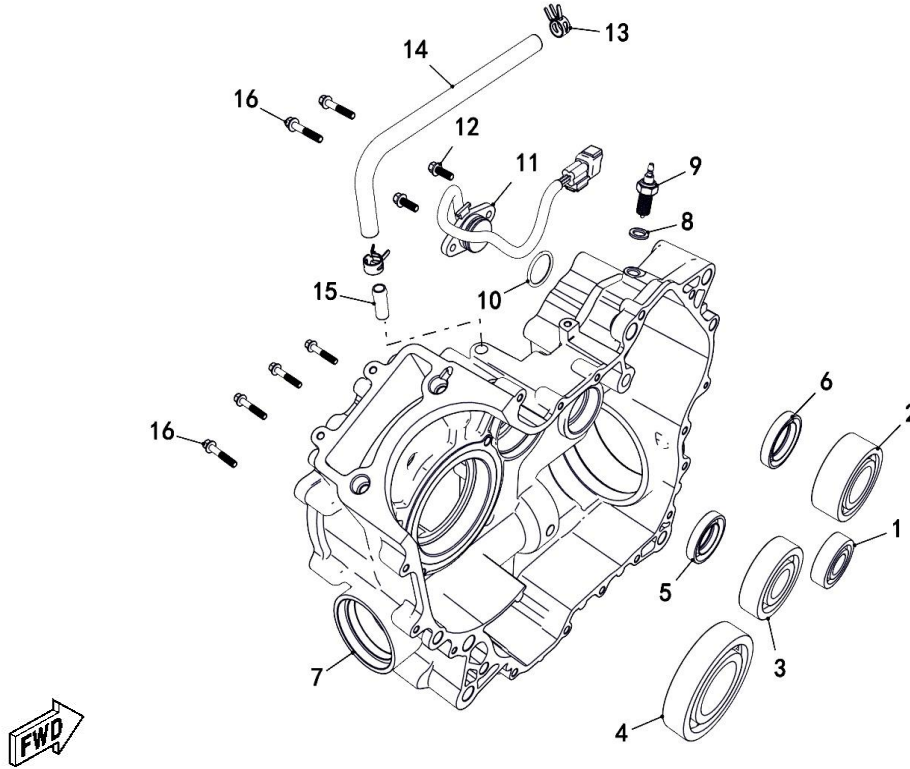

MASSIMO T-BOSS 550

PARTS MANUAL

Left

Ref.No.	Part Number	Description	Q'ty
1	10186	Bolt M6x35	3
2	10827	Bolt M6x80	3
3	10005	Bolt M6x60	2
4	10177	Bolt M6x40	1
5	35221	Bolt M8x38	3
6	35223	Oil Filter	1
7	35213	Bolt, Oil Filter	1
8	10843	O-Ring 10X1.8	1
9	35094	Dowel Pin 10x14	3
10	35118	Dowel Pin 13x18	4
11	35337	Speed Sensor	1
12	35225	O-Ring 14x1.44	1
13	10189	Bolt M6x16	1
14	10844	O-Ring 18x3.55	1
15	35224	Oil Dip Rod	1
16	1309283	Washer 12	1
17	50105	Drain Bolt M12x1.5	1
18	10847	Bearing 6307	1
19	10846	Bearing 6303C3	2
20	10848	Bearing 63/22	1
21	10849	Bearing 6202	1
22	35216	Crankcase, Left	1

MASSIMO T-BOSS 550

PARTS MANUAL

Right

Ref.No.	Part Number	Description	Q'ty
1	10851	Bearing 6203RS	1
2	10860	Bearing 5206C3	1
3	10848	Bearing 63/22	1
4	10850	Bearing 6208	1
5	35218	Oil Seal 22x38x7	1
6	35222	Oil Seal 30x45x8	1
7	35217	Crankcase, Right	1
8	35227	Washer 10	1
9	35339	Reverse Gear Sensor	1
10	35226	O-Ring 26x2.5	1
11	35338	Gear Position Sensor	1
12	10191	Bolt M6x18	2
13	10845	Clamp A12	2
14	35220a	Breather Hose	1
15	35219	Joint, Breather Hose	1
16	10186	Bolt M6x35	6