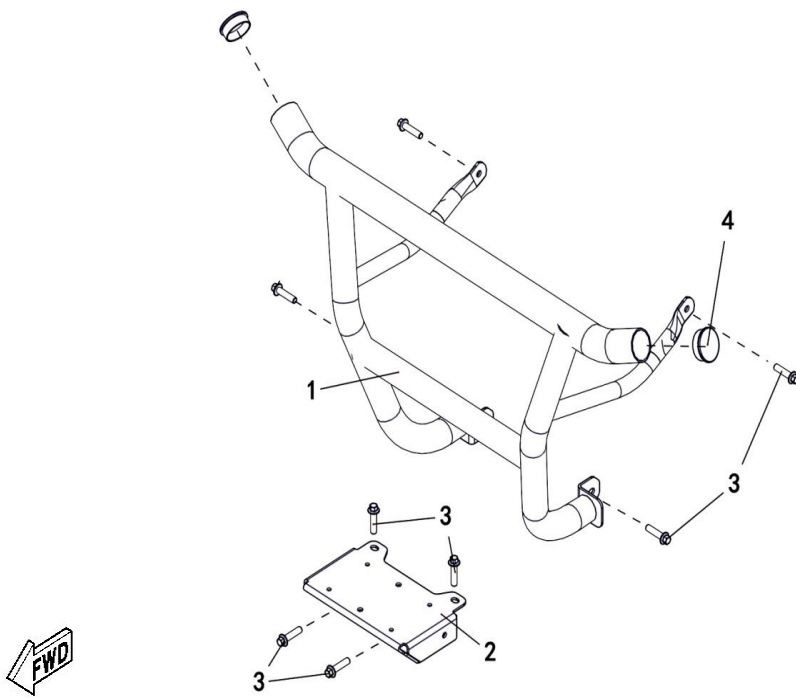

Bumper

Ref.No.	Part Number	Description	Q'ty
1	48272	Front Bumper	1
2	48271	Bracket	1
3	10783	Bolt M8X20	8
4	26763	Plug	2