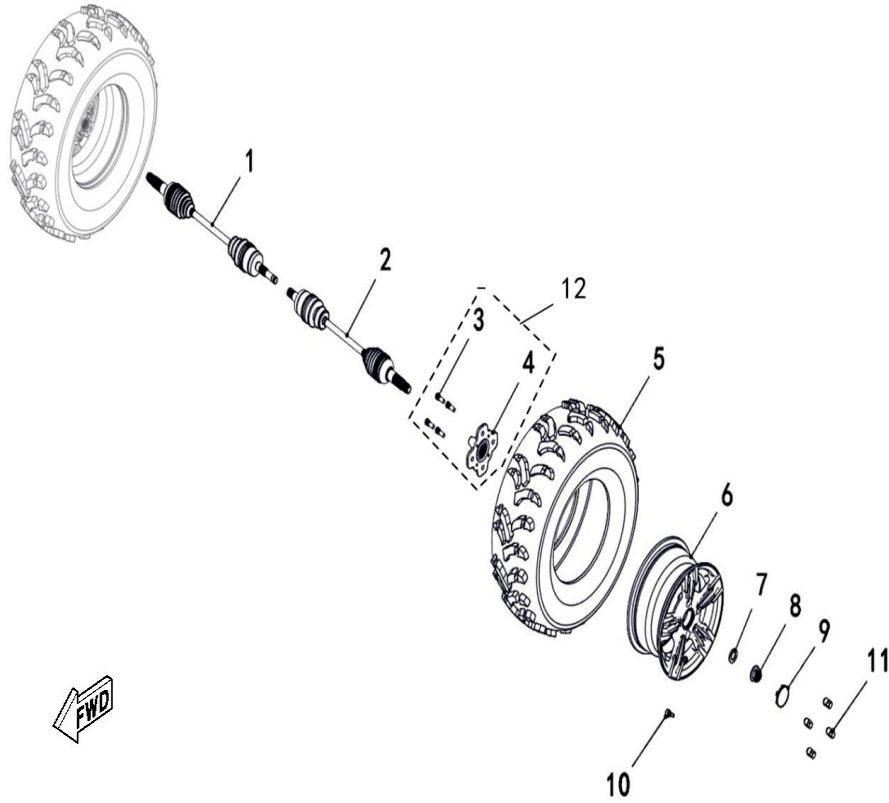

Wheel Front

Ref.No.	Part Number	Description	Q'ty
1	48159	Drive Axle, Front Right	1
2	48158	Drive Axle, Front Left	1
3	48155	Bolt M10X1.25	8
4	48156	Hub Assy	2
5	47051	Tire, Front	2
6	47050	Wheel Sub-Assy	2
7	48163	Washer 24	2
8	48157	Nut M24, Wheel	2
9	36162	Cap, Wheel Sub-Assy	2
10	20807a	Valve, Rim (Tr412)	2
11	48154	Nut M10x1.25, Wheel	8
12	48347	Hub, Steel Wheel Assy	2