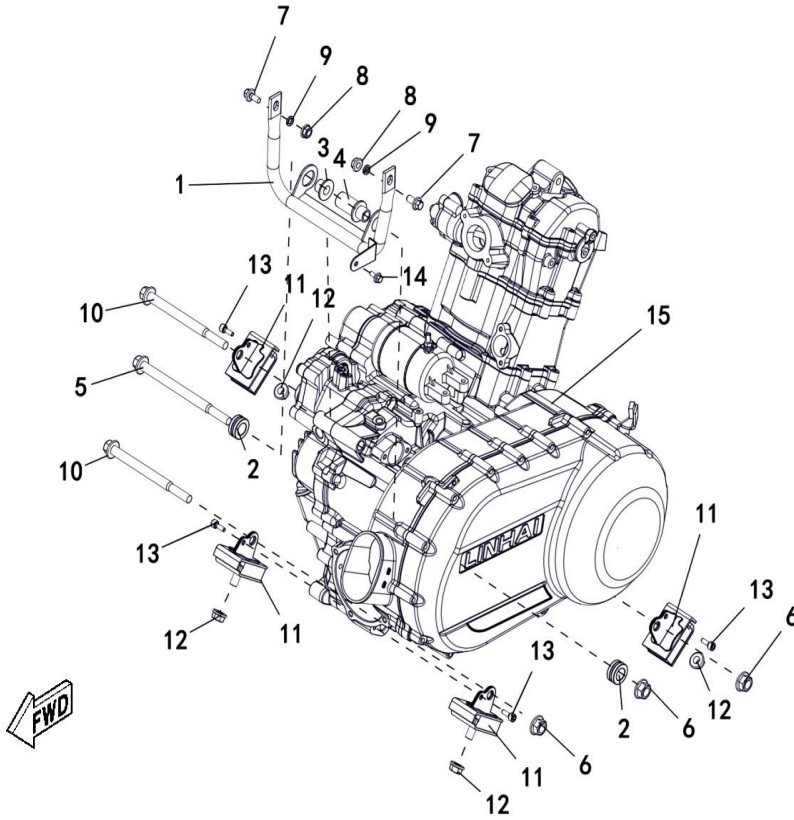

Engine Installation

Ref.No.	Part Number	Description	Q'ty
1	48059	Front Engine Mount Bracket	1
2	35505	Rubber Bushing	2
3	35506	Spacer 1	1
4	35507	Spacer 2	1
5	11171	Bolt M12X1.25X170	1
6	11172	Nut M12X1.25	3
7	10783	Bolt M8X20	2
8	11145	Nut M8	2
9	10106	Washer Spring 8	2
10	10930	Bolt M12X1.25X150	2
11	35503	Bushing Enging Bracket	4
12	10795	Nut M10X1.25	4
13	10928	Bolt M6X16	4
14	11031	Bolt M6X12	1
15	35524e	Engine	1