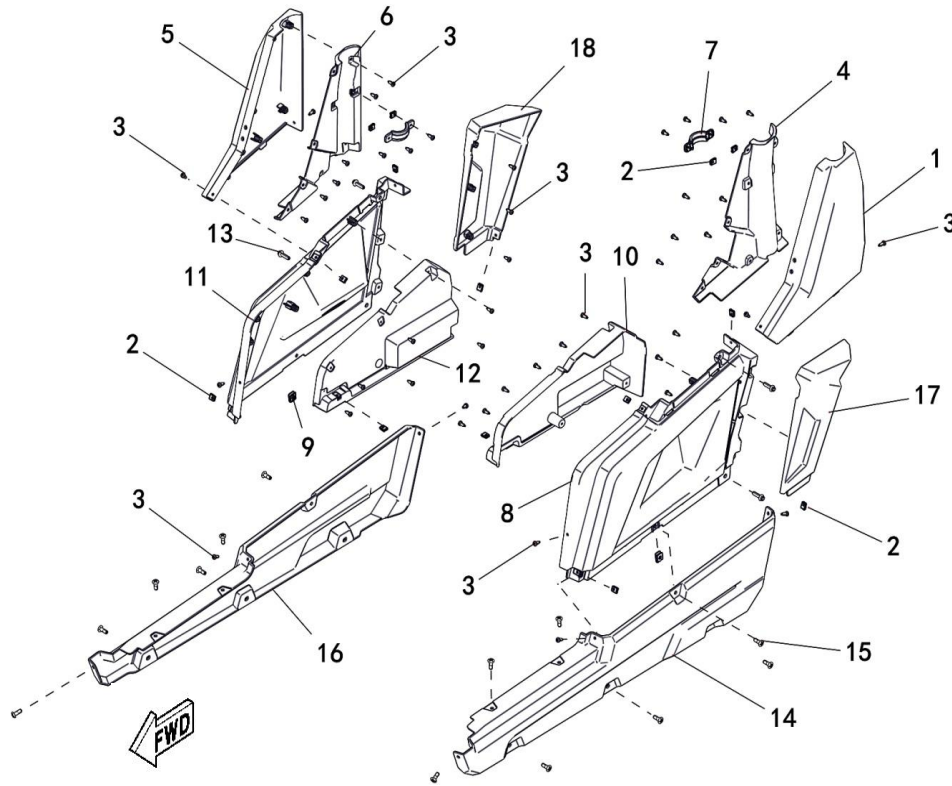

Body, Fenders

Ref.No.	Part Number	Description	Q'ty
11	482332h	Panel, Lower Right, Red	1
11	482337c	Panel, Lower Right, Vista Camouflage	1
11	482337e	Panel, Lower Right, Reality Camouflage	1
12	48224	Liner Panel, Lower Right	1
13	48268	Bolt M6x25, Hexagon Flange	4
14	48234	Fender, Left	1
15	48270	Screw M6x20	14
16	48235	Fender, Right	1
17	48236	Decorative Sheet, Left Panel	1
18	48237	Decorative Sheet, Right Panel	1