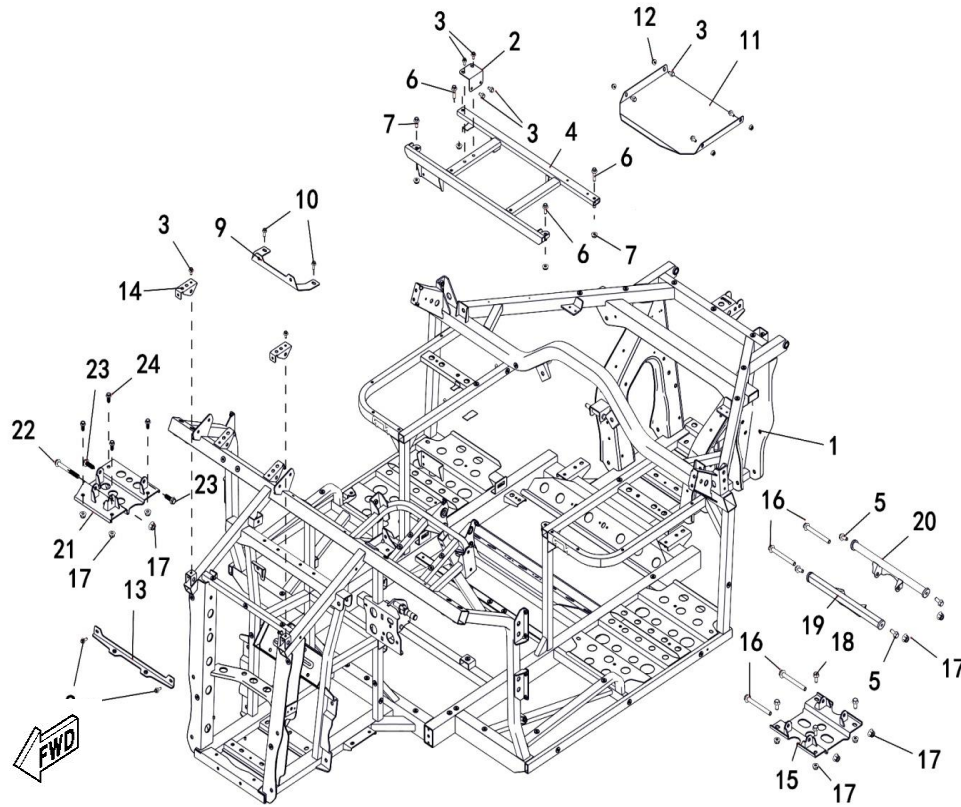

Frame

Ref.No.	Part Number	Description	Q'ty
1	48055	Frame	1
2	48063	Bracket, Air Cleaner	1
3	11031	Bolt M6X12	12
4	48060	Cushion Support Comp	1
5	10059	Bolt M8X25	4
6	10078	Bolt M8X30	2
7	11145	Nut M8	4
8	10106	Washer Spring 8	1
9	48086	Bracket, Radiator	1
10	10183	Bolt M6X16	2
11	48118	Heat Protection Plate, Rear Gearcase	1
12	10004	Nut M6	4
13	48061	Bracket, Fixed Hood	1
14	48062	Bracket, Instrument Panel	2
15	48056	Bracket, Rear Axle	1
16	11050	Bolt M10x1.25x110	4
17	10795	Nut M10	13
18	11071	Bolt M10x1.25x25	4
19	48064	Pipe, Rear Axle, Front	1
20	48065	Pipe, Rear Axle, Rear	1
21	48057	Bracket, Front Axle	1
22	11146	Bolt M10x1.25x90	1
23	10282	Bolt M10x1.25x30	2
24	11071	Bolt M10x1.25x25	4