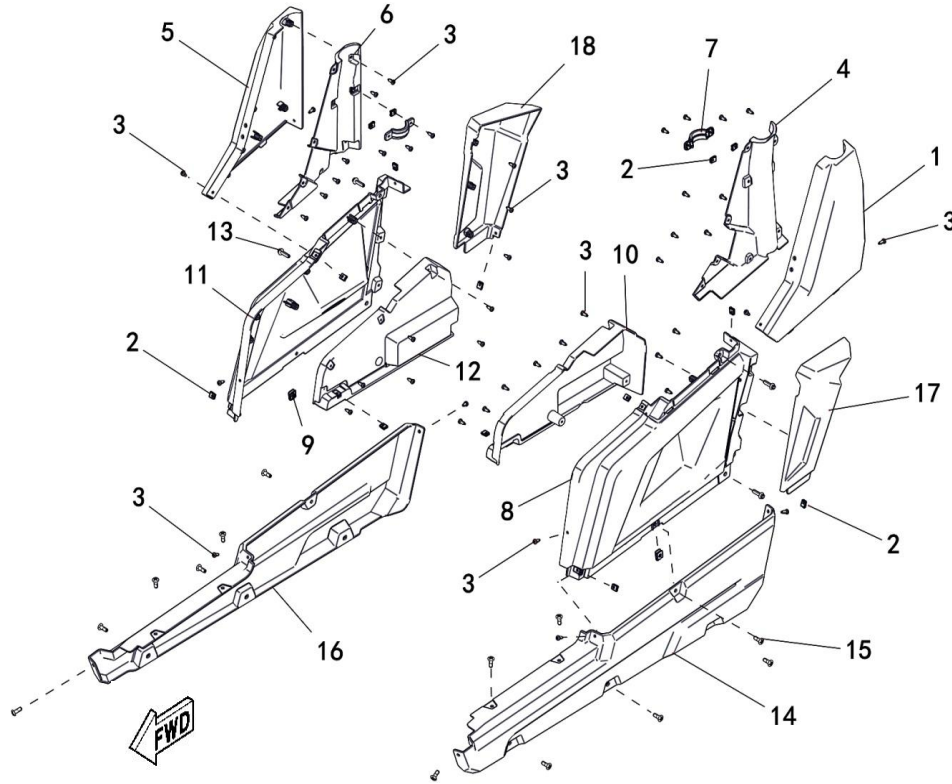

Body, Fenders

Ref.No.	Part Number	Description	Q'ty
1	482306g	Panel, Upper Left, White	1
1	482303L	Panel, Upper Left, Blue	1
1	482302h	Panel, Upper Left, Red	1
1	482307c	Panel, Upper Left, Vista Camouflage	1
1	482307e	Panel, Upper Left, Reality Camouflage	1
2	48314	Spring Nut M5	14
3	48316	Tapping Screw M5 x16	46
4	48249	Liner Panel, Upper Left	1
5	482316g	Panel, Upper Right, White	1
5	482313L	Panel, Upper Right, Blue	1
5	482312h	Panel, Upper Right, Red	1
5	482317c	Panel, Upper Right, Vista Camouflage	1
5	482317e	Panel, Upper Right, Reality Camouflage	1
6	48250	Liner Panel, Upper Right	1
7	48222	Side Panel Mounting Button	2
8	482326g	Panel, Lower Left, White	1
8	482323L	Panel, Lower Left, Blue	1
8	482322h	Panel, Lower Left, Red	1
8	482327c	Panel, Lower Left, Vista Camouflage	1
8	482327e	Panel, Lower Left, Reality Camouflage	1
9	70960	Spring Nut M6	2
10	48223	Liner Panel, Lower Left	1
11	482336g	Panel, Lower Right, White	1
11	482333L	Panel, Lower Right, Blue	1