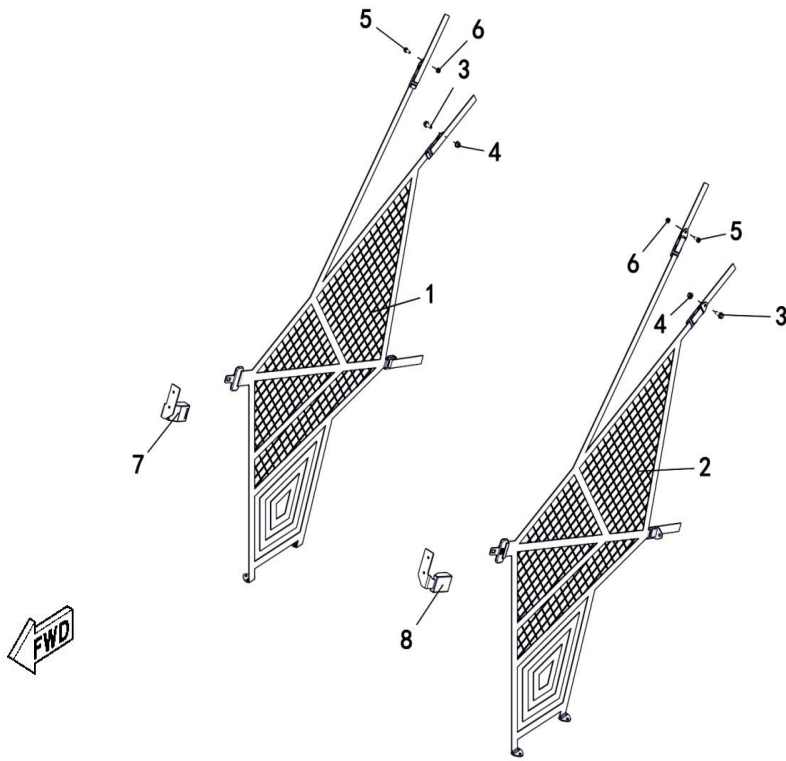

Body, Side Nets

Ref.No.	Part Number	Description	Q'ty
1	48275	Side Net, Right	1
2	48276	Side Net, Left	1
3	10783	Bolt M8X20	2
4	11145	Nut M8	2
5	10183	Bolt M6X16	2
6	10004	Nut M6	2
7	48273	Asm, Clip, Net, Right	1
8	48274	Asm, Clip, Net, Left	1