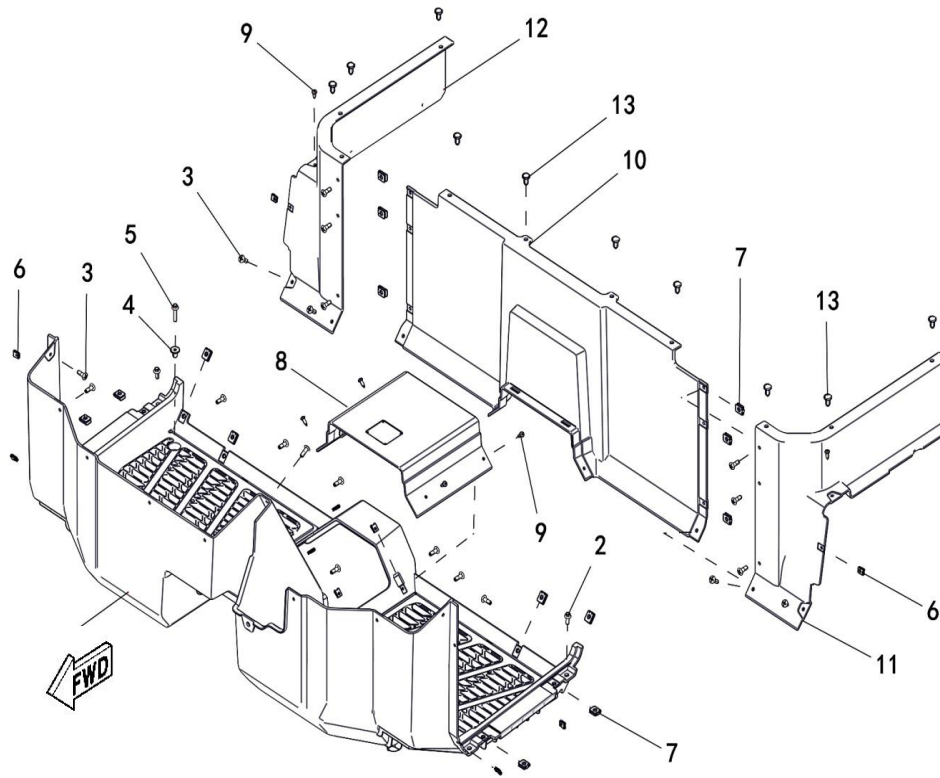

Body, Floor

Ref.No.	Part Number	Description	Q'ty
1	48225	Lower Floor	1
2	48269	Bolt M6x16, Hexagon Flange	4
3	48270	Screw M6x20	20
4	48256	T-Shaped Liner Bushing	8
5	11149	Bolt M6x30, Hexagon Flange	8
6	48314	Spring Nut M5	10
7	70960	Spring Nut M6	14
8	48226	Lower Floor Cover, Footrest	1
9	48316	Tapping Screw M5 x16	6
10	48227	Seat, Cover Plate, Front	1
11	48228	Seat, Cover Plate, Left	1
12	48229	Seat, Cover Plate, Right	1
13	48252	Plastic Screw	10