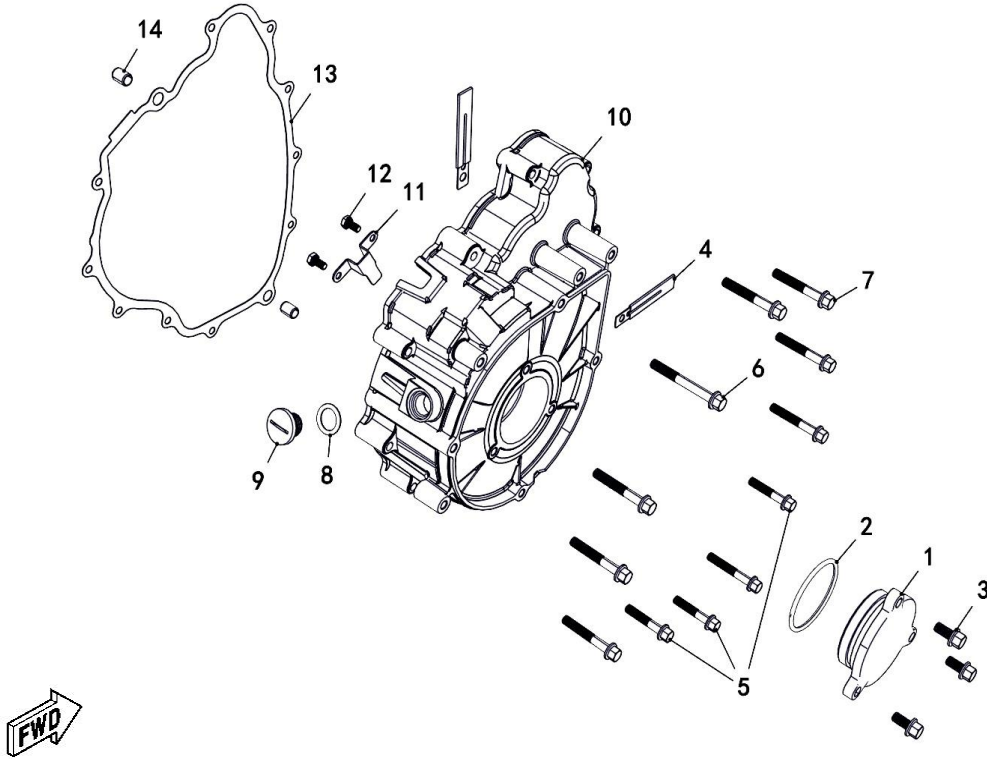

MASSIMO T-BOSS 550
PARTS MANUAL

Left

Ref.No.	Part Number	Description	Q'ty
1	35537	End Cap	1
2	10039	O-Ring 46.5X2.65	1
3	10140	Bolt M6x12	3
4	35247	Cable Clamp	2
5	10329	Bolt M6x32	3
6	10349	Bolt M6x50	1
7	10177	Bolt M6x40	8
8	35250	O-Ring 12X2.8	1
9	35249	Plug, Inspection	1
10	35234	Crankcase Cover, Left	1
11	35246	Lead Holder	1
12	10829	Bolt M5x10	2
13	35244	Gasket, Left Crankcase Cover	1
14	35094	Dowel Pin 10x14	2