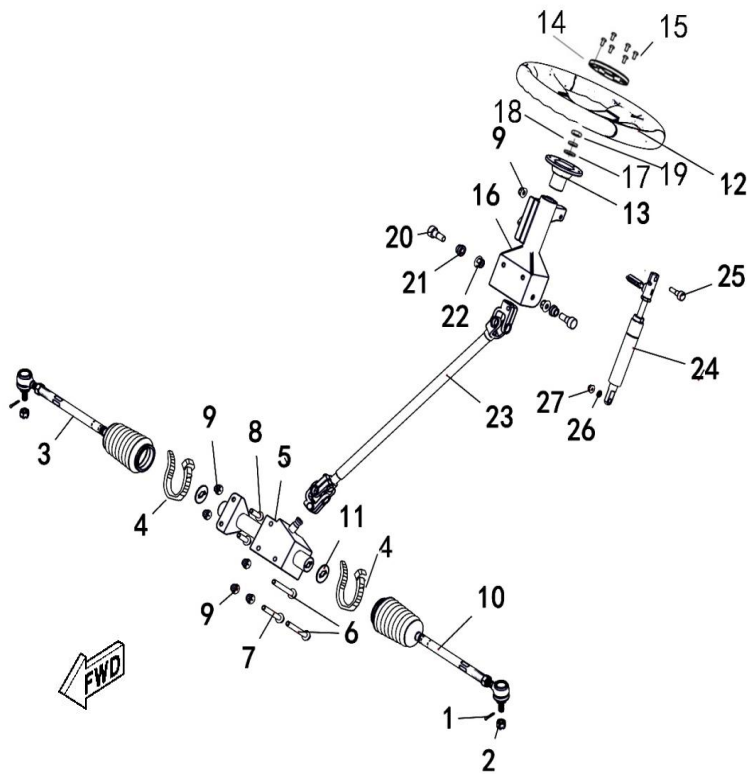

Steering

Ref.No.	Part Number	Description	Q'ty
25	73119	Shoulder Bolt M8x1.25x30	1
26	11090	Washer 6	1
27	10004	Nut M6	1