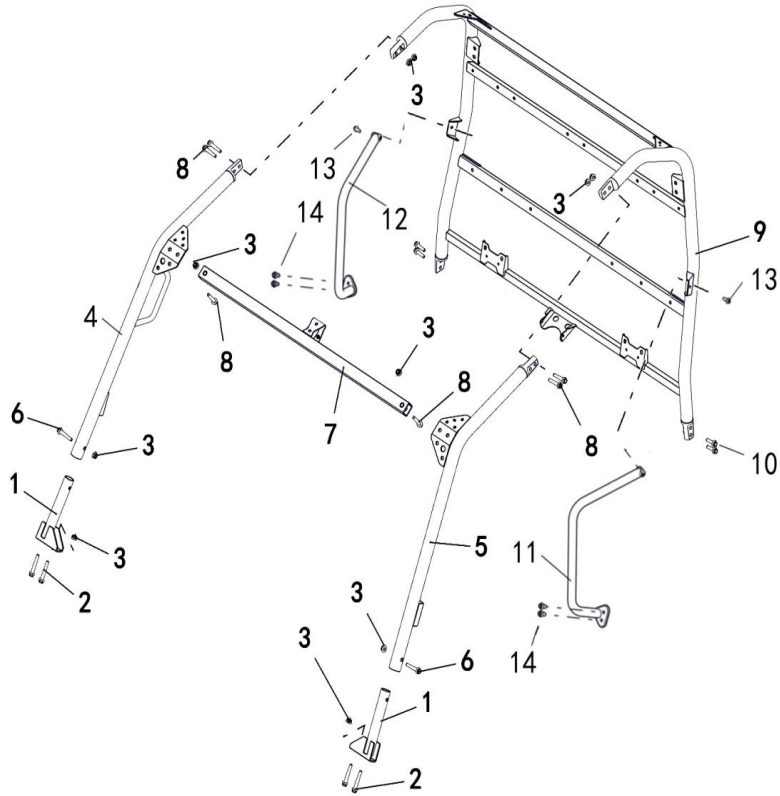

Frame Roof(NEW)

Ref.No.	Part Number	Description	Q'ty
1	48329	Roof Frame Member, Lower Front	2
2	10120d	Bolt M10X62	4
3	10795	Nut M10	10
4	48330	Roof Frame Member, Front Right	1
5	48331	Roof Frame Member, Front Left	1
6	11154	Bolt M10X57	2
7	48332	Roof Frame Member, Front	1
8	11205	Bolt M10X50	6
9	48087	Roof Frame Member, Rear	1
10	11148	Bolt M10X1.25X35	4
11	48291	Handrest Pipe, Left	1
12	48292	Handrest Pipe, Right	1
13	10059	Bolt M8X25	2
14	10783	Bolt M8X20	4