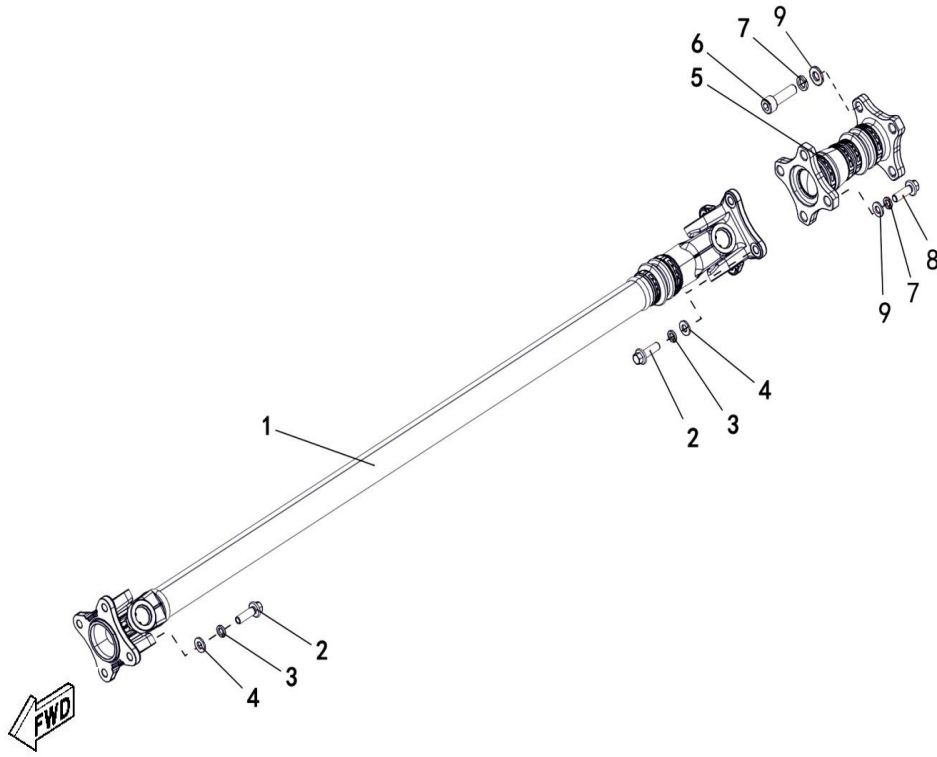

Propshaft

Ref.No.	Part Number	Description	Q'ty
1	48281	Front Prop Shaft	1
2	11206	Bolt M8X1.0X25	8
3	10106	Washer Spring 8	8
4	10068	Washer 8	8
5	48282	Rear Prop Shaft	1
6	11169	Bolt M10X32	4
7	11165	Washer Spring 10	8
8	11190	Bolt M10X1.25X30	4
9	10019	Washer 10	8