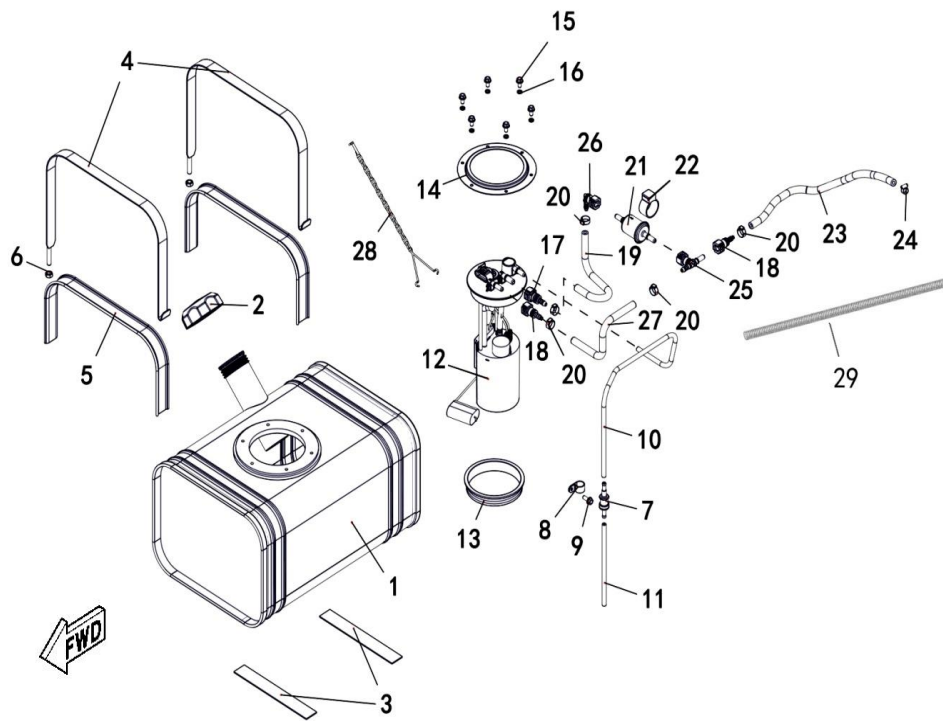

Fuel Tank, Steel

Ref.No.	Part Number	Description	Q'ty
25	48005	Quick Fitting Assy 7.89, B6	1
26	48319	Quick Fitting Assy 7.89, B13	1
27	48031	Oil Return Line	1
28	48123	Chain	1
29	48349	Spring	1