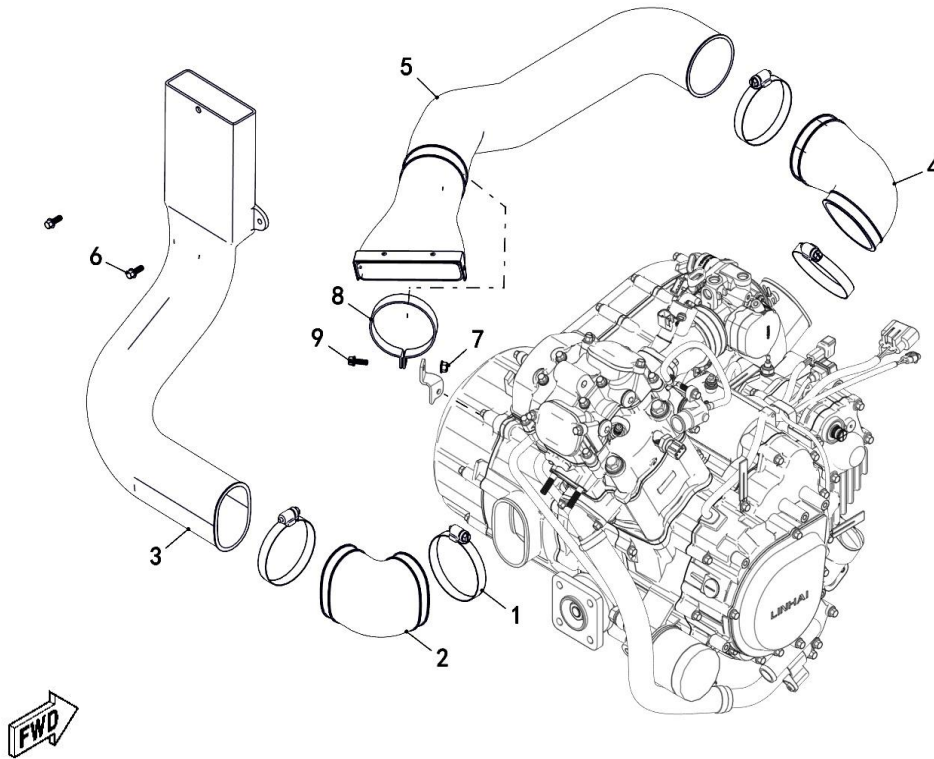

MASSIMO T-BOSS 550

PARTS MANUAL

CVT

Ref.No.	Part Number	Description	Q'ty
1	35670	Clamp 80	4
2	48007	Rubber Joint Air Shroud 1, CVT	1
3	48008	Air Shroud 1, CVT	1
4	26339	Rubber Joint Air Shroud 2, CVT	1
5	48009	Air Shroud 2, CVT	1
6	10183B	Bolt M6x16	2
7	10004	Nut M6	1
8	48011	Clamp Air Shroud 2, CVT	1
9	10187B	Bolt M6x25	1