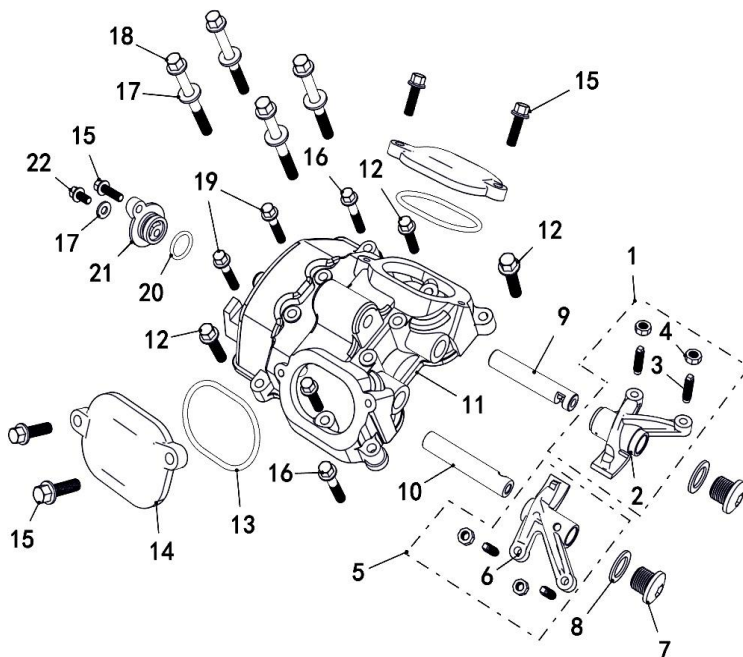

MASSIMO T-BOSS 550

PARTS MANUAL

MASSIMO

**Massimo T-Boss 550
2019 Parts Manual**

MASSIMO T-BOSS 550

PARTS MANUAL

Cylinder Head Cover

Ref.No.	Part Number	Description	Q'ty
1	35143	Intake Rocker Arm Comp	1
2	35144	Intake Rocker Arm Valve	1
3	35146	Adjusting Nut Valve	4
4	35147	Adjusting Screw Valve	4
5	35148	Exhaust Rocker Arm Comp	1
6	35149	Exhaust Rocker Arm Valve	1
7	35150	Bolt M14x1.25x12	2
8	35215	Washer 14	2
9	35142	Intake Rocker Shaft	1
10	35145	Exhaust Rocker Shaft	1
11	35110	Cylinder Head Cover	1
12	10187	Bolt M6x25	4
13	35111	Gasket	2
14	35107	Valve Adjust Cover	2
15	10110	Bolt M6x20	5
16	10186	Bolt M6x35	2
17	35108	Washer 6	5
18	10530	Bolt M6x55	4
19	10182	Bolt M6x30	2
20	35113	O-Ring 18x2.4	1
21	35112	Seal Cover	1
22	10140	Bolt M6x12	1

MASSIMO T-BOSS 550

PARTS MANUAL

Cylinder Head

Ref.No.	Part Number	Description	Q'ty
1	10067	Thrust Nut M8	1
2	35097	Stud M8x68	1
3	35106	Gasket, Cylinder Head	1
4	10004	Thrust Nut M6	2
5	35098	Stud M6x72	2
6	10278	Bolt M6x22	2
7	35103	Water Outlet Joint, Cylinder Head	1
8	35104	Pipe, Cylinder Head	1
9	35109	Clip 7.5	2
10	35095e	Water Temperature Sensor	1
11	35171	Thermostat	1
12	35105	Spark Plug DPR7EA-9 (NGK)	1
13	35135	Intake Valve	2
14	35137	Seat Spring Valve	4
15	35140	Seal Valve Stem	4
16	35136	Spring Valve	4
17	35138	Retainer Spring Valve	4
18	35139	Cotter Valve	8
19	35100	Cylinder Bolt M10x1.25x190	2
20	35101	Cylinder Bolt M10x1.25x200	2
21	35102	Washer, Cylinder Bolt	4
22	50076	Dowel Pin 8x14	2
23	35099	Stud M8x42	2
24	35141	Stud M8x42	2
25	10186	Bolt M6x35	2
26	35096e	Cylinder Head	1