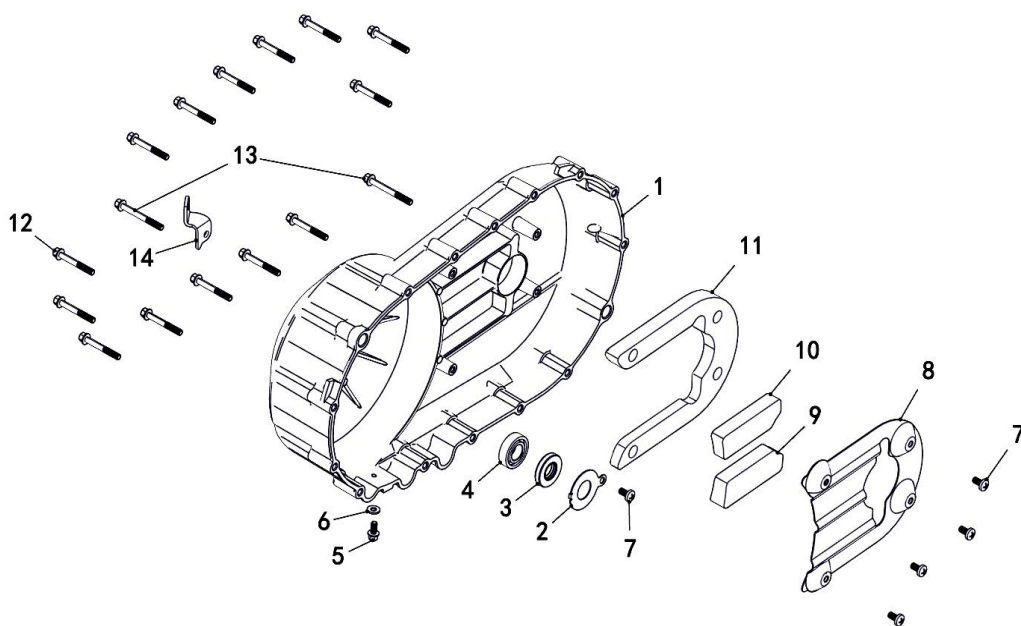

MASSIMO T-BOSS 550

PARTS MANUAL

Right

Ref.No.	Part Number	Description	Q'ty
1	10851	Bearing 6203RS	1
2	10860	Bearing 5206C3	1
3	10848	Bearing 63/22	1
4	10850	Bearing 6208	1
5	35218	Oil Seal 22x38x7	1
6	35222	Oil Seal 30x45x8	1
7	35217	Crankcase, Right	1
8	35227	Washer 10	1
9	35339	Reverse Gear Sensor	1
10	35226	O-Ring 26x2.5	1
11	35338	Gear Position Sensor	1
12	10191	Bolt M6x18	2
13	10845	Clamp A12	2
14	35220a	Breather Hose	1
15	35219	Joint, Breather Hose	1
16	10186	Bolt M6x35	6

MASSIMO T-BOSS 550

PARTS MANUAL

CVT

Ref.No.	Part Number	Description	Q'ty
1	35235	Cvt Housing	1
2	35238	Gasket 1, CVT Housing	1
3	35094	Dowel Pin 10x14	2
4	35239	Gasket 2, CVT Housing	1
5	35236	Bearing Retainer, CVT	1
6	10852	Bearing 6208RS	1
7	48028	Plate, Pipe	1
8	35229	O-Ring 39x2.3	1
9	35228	Spacer, Drive Shaft	1
10	35251	Oil Seal 54x70x8	1
11	35533	Rubber Strip	1
12	35237	Plate, Air Intake	1
13	35231	Gasket, CVT Cover	1
14	10140	Bolt M6x12	9
15	35232	Bolt M8x50	2
16	35233	Bolt M8x45	8
17	10187	Bolt M6x25	4
18	35118	Dowel Pin 13x18	2

MASSIMO T-BOSS 550

PARTS MANUAL

CVT

Ref.No.	Part Number	Description	Q'ty
1	35230	CVT Cover	1
2	35253	Limiter, Oil Seal	1
3	35252	Oil Seal 17x35x5	1
4	10853	Bearing 6003/P6	1
5	10826	Bolt M6x10	1
6	35108	Washer 6	1
7	26262	Screw M6x12	5
8	35254	Damper Plate	1
9	35257	Rubber Damper 3	1
10	35255	Rubber Damper 1	1
11	35256	Rubber Damper 2	1
12	29503	Bolt M6x45	14
13	10530	Bolt M6x55	2
14	48012	Connecting Plate, Air Shroud	1

PARTS MANUAL

Electri

Ref.No.	Part Number	Description	Q'ty
1	35336	Starting Motor	1
2	35247	Cable Clamp	1
3	10182	Bolt M6x30	2
4	10830	Screw M8x20	6
5	35265	Stator Clutch	1
6	10859	Needle Bearing Rna49/22	1
7	35260	Output Gear Assy	1
8	35259	Spacer	1
9	35264	Idle Gear Bushing	1
10	35262	Idle Gear Shaft	1
11	35263	Idle Gear	1
12	35261	Axle, Dual Gear	1
13	35258	Dual Gear	1