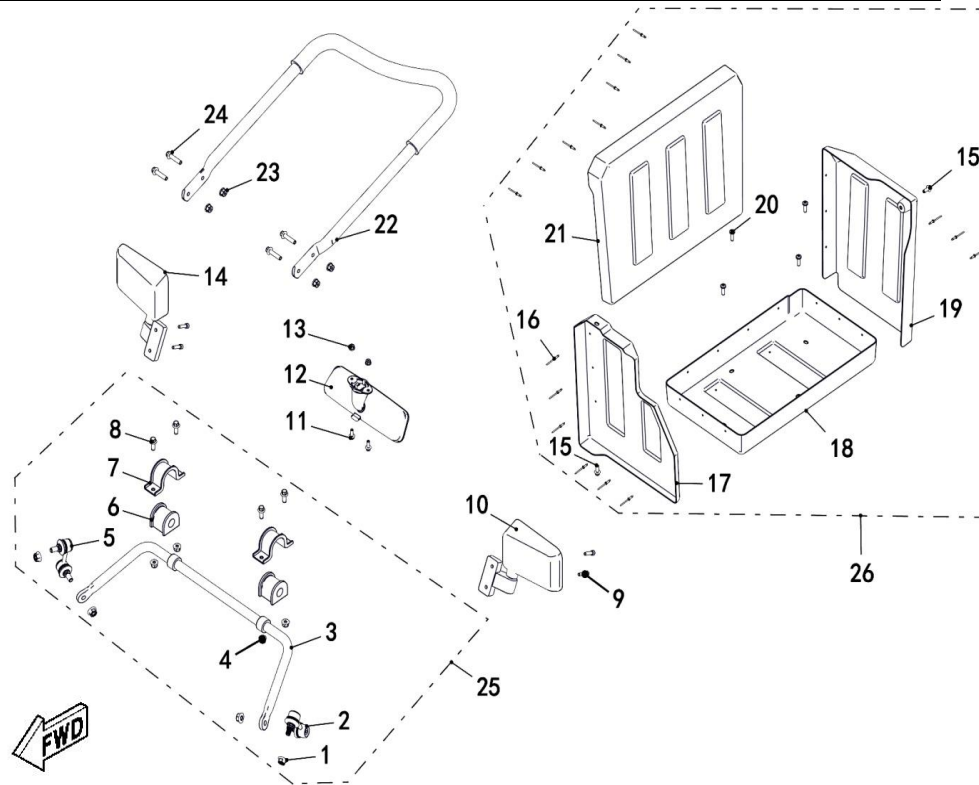

Options

Ref.No.	Part Number	Description	Q'ty
1	10795	Nut M10	4
2	48081	Ball Pin, Left	1
3	48078	Front Stabilizer Bar	1
4	11145	Nut M8	4
5	48080	Ball Pin, Right	1
6	27091	Rubber Support Seat	2
7	27090	Retaining Cover	2
8	10783	Bolt M8x20	4
9	10085B	Bolt M6x24	4
10	48192	Rear View Mirror, Left	1
11	10183	Bolt M6x16	2
12	48006	Center Mirror Kit	1
13	10004	Nut M6	2
14	48193	Rear View Mirror, Right	1
15	48269	Bolt M6x16	2
16	10966	Core Pulling Rivets 3X10	16
17	48261	Tool Box, Front Baffle	1
18	48255	Tool Box, Floor	1
19	48262	Tool Box, Tailgate	1
20	48270	Screw M6x20	4
21	48260	Tool Box, Side Panel	1
22	48290	Passenger Rail	1
23	11145	Nut M8	4
24	10783	Bolt M8x20	4
25	48082	Front Stabilizer Bar	1
26	48265	Tool Box Assy	1