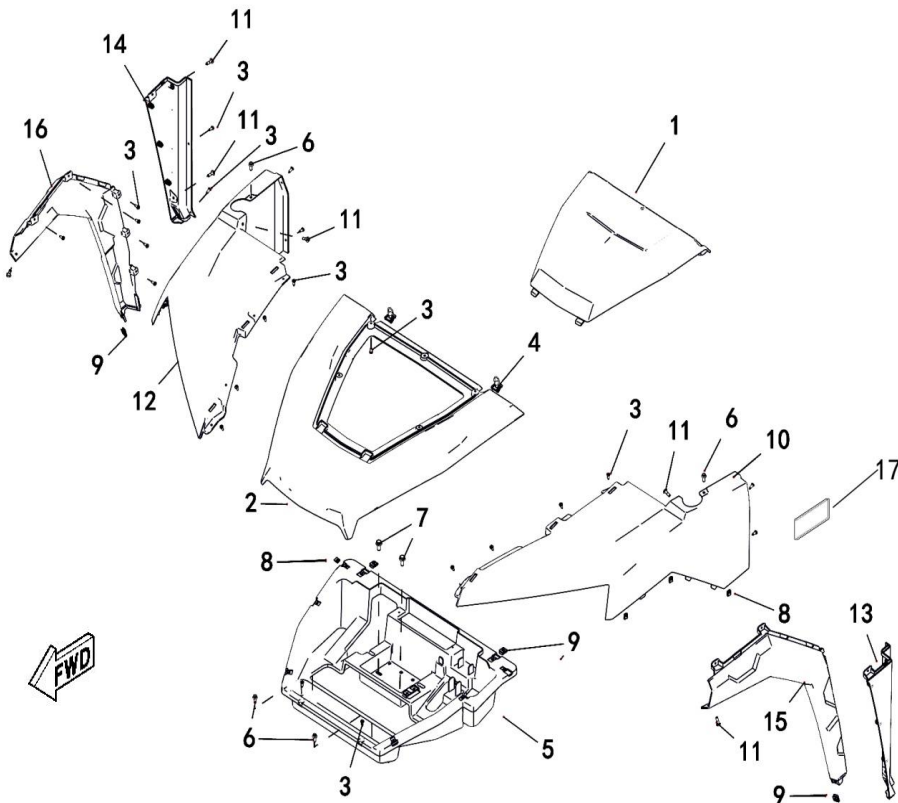

Front Fender

Ref.No.	Part Number	Description	Q'ty
13	482113L	Mudguards, Front Left Lower, Blue	1
13	482112h	Mudguards, Front Left Lower, Red	1
13	482117c	Mudguards, Front Left Lower, Vista Camouflage	1
13	482117e	Mudguards, Front Left Lower, Reality Camouflage	1
14	482126g	Mudguards, Front Right Lower, White	1
14	482123L	Mudguards, Front Right Lower, Blue	1
14	482122h	Mudguards, Front Right Lower, Red	1
14	482127c	Mudguards, Front Right Lower, Vista Camouflage	1
14	482127e	Mudguards, Front Right Lower, Reality Camouflage	1
15	48209	Mudguards, Front Left Upper	1
16	48210	Mudguards, Front Right Upper	1
17	71959	Front Reflector, Yellow	2