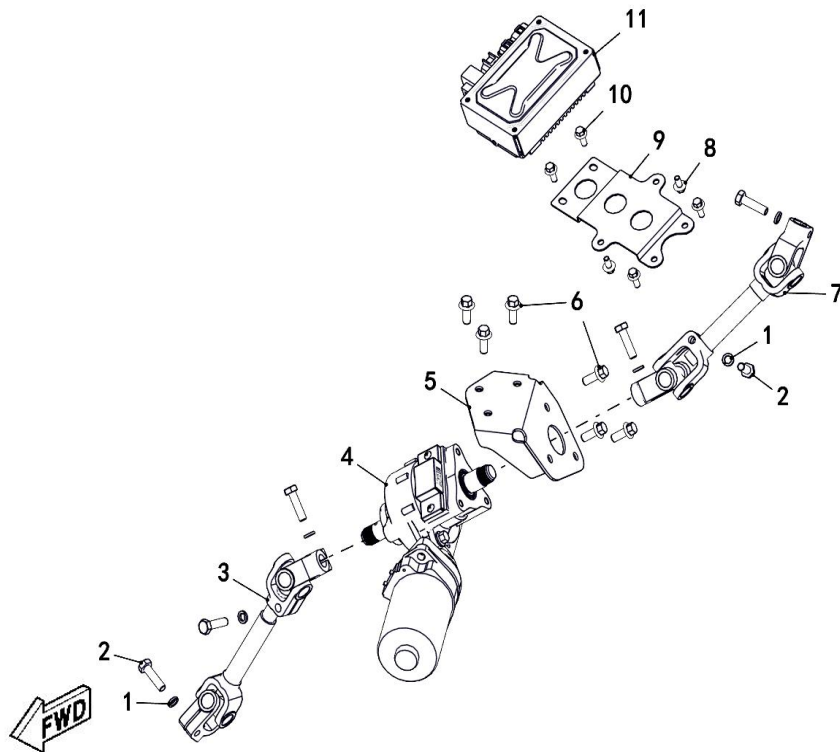

EPS

Ref.No.	Part Number	Description	Q'ty
1	10106	Spring 8	6
2	11181	Bolt M8x30	6
3	48100	Eps Output Universal Axle	1
4	48099	Eps Power Assy	1
5	48084	Plate Eps Assy	1
6	10783	Bolt M8x20	6
7	48096	Eps Input Universal Axle	1
8	11031	Bolt M6x12	2
9	48095	Plate, Eps Controller	1
10	10183	Bolt M6x16	4
11	48101	Eps Controller	1