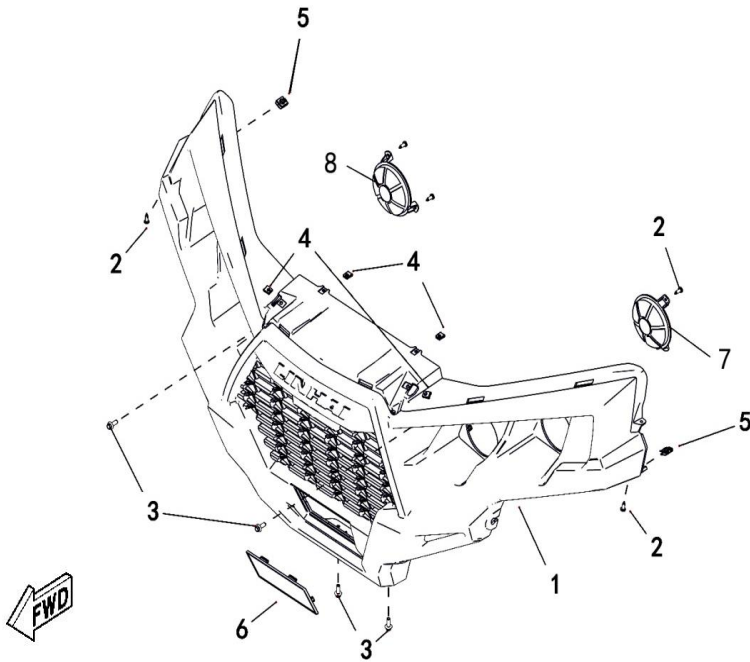

Front Plastics

Ref.No.	Part Number	Description	Q'ty
1	48200	Grill, Front (LINHAI Logo)	1
1	48333	Grill, Front (No LINHAI Logo)	1
2	48316	Tapping Screw M5 x16	8
3	48269	Bolt M6X16	4
4	48314	Spring Nut M5	4
5	70960	Spring Nut M6	2
6	48201	Cover, Tractor	1
7	48258	Headlight Cover, Left	1
8	48259	Headlight Cover, Right	1