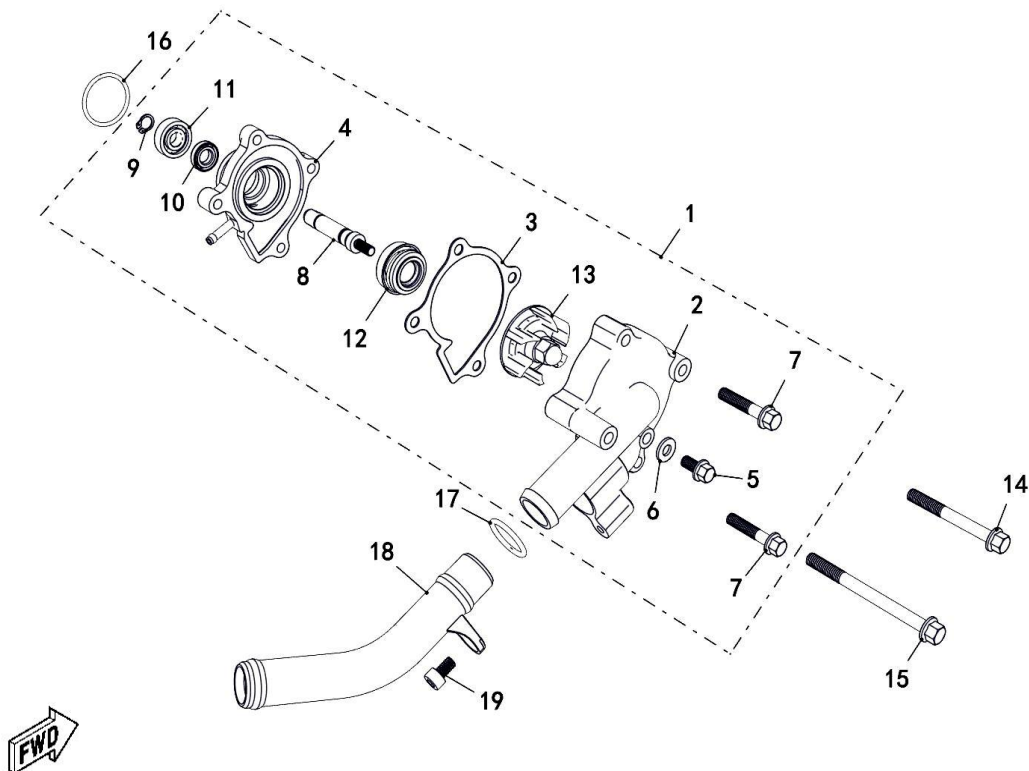

PARTS MANUAL

Electri

Ref.No.	Part Number	Description	Q'ty
1	35336	Starting Motor	1
2	35247	Cable Clamp	1
3	10182	Bolt M6x30	2
4	10830	Screw M8x20	6
5	35265	Stator Clutch	1
6	10859	Needle Bearing Rna49/22	1
7	35260	Output Gear Assy	1
8	35259	Spacer	1
9	35264	Idle Gear Bushing	1
10	35262	Idle Gear Shaft	1
11	35263	Idle Gear	1
12	35261	Axle, Dual Gear	1
13	35258	Dual Gear	1

MASSIMO T-BOSS 550

PARTS MANUAL

Oil Pump

Ref.No.	Part Number	Description	Q'ty
1	35197	Relief Valve	1
2	35200	O-Ring 10x2.3	1
3	35198	Relief Valve Body	1
4	35199	Oil Plug, Relief Valve	1
5	35201	Spring Relief Valve	1
6	35202	Spring Washer	1
7	10838	Circlip 12	1
8	35203	Pressure Strip, Relief Valve	1
9	10140	Bolt M6x12	2
10	10840	Circlip 11	1
11	35191	Sprocket, Oil Pump	1
12	35196	Chain, Oil Pump	1
13	35206	Gasket, Oil Pump	1
14	35195	Oil Pump	1
15	35192	Shaft, Oil Pump	1
16	35187	Cover, Oil Pump	1
17	35189	Outer Rotor, Oil Pump	1
18	35190	Inner Rotor, Oil Pump	1
19	35193	Dowel Pin	2
20	35194	Straight Pin	1
21	35188	Oil Pump Housing	1
22	10857	Screw M5x20	1
23	35204	Oil Strainer	1
24	10210	Bolt M6x14	1
25	35205	O-Ring 14x2.5	1
26	10177	Bolt M6x40	3

MASSIMO T-BOSS 550

PARTS MANUAL

Water

Ref.No.	Part Number	Description	Q'ty
1	35179	Water Pump Assy	1
2	35173	Water Pump Cover	1
3	35176	Gasket	1
4	35172	Water Pump Housing	1
5	10140	Bolt M6x12	1
6	35108	Washer 6	1
7	10182	Bolt M6x30	2
8	35175	Water Pump Shaft	1
9	10839	Circlip 10	1
10	35177	Oil Seal 10x20x5	1
11	70020	Bearing 6000	1
12	35178	Water Seal	1
13	35180	Impeller	1
14	10349	Bolt M6x50	1
15	10160	Bolt M6x70	1
16	35174	O-Ring 34x2.5	1
17	35182	O-Ring 21x2.5	1
18	35181	Water Outlet Pipe	1
19	10831	Screw M6x10	1