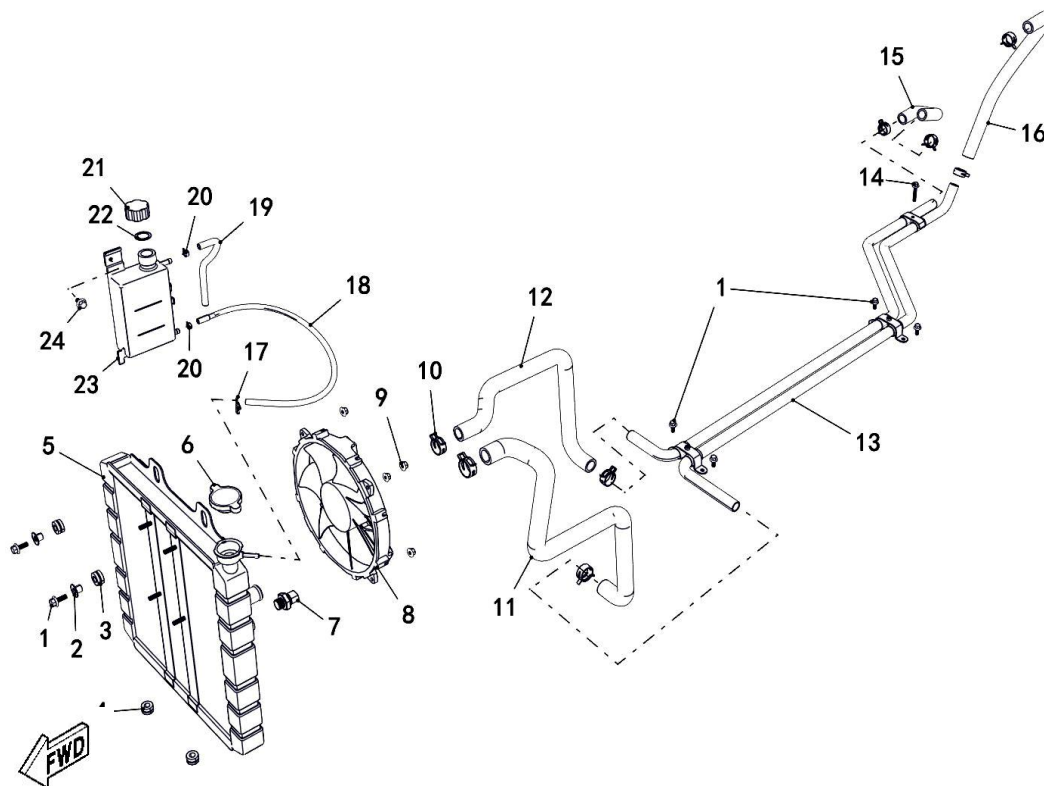

MASSIMO T-BOSS 550

PARTS MANUAL

Radiator

Ref.No.	Part Number	Description	Q'ty
1	10183B	Bolt M6x16	6
2	36052	Collar	2
3	36053	Radiator Side Grommet, Upper	2
4	36054	Radiator Side Grommet, Lower	2
5	48013	Radiator	1
6	22907a	Safety Valve	1
7	48020	Thermostat Switch Assy	1
8	35354	Blower Assy	1
9	10004	Nut M6	4
10	11203	Clip 28	8
11	48017	Hose, Feed	1
12	48016	Hose, Return	1
13	48015	Bracket	1
14	10177A	Bolt M6x40	1
15	48018	Feed Hose, Valve	1
16	48019	Return Hose, Cylinder	1
17	48014	Clip 8	1
18	48066	Pipe, Safety Valve	1
19	48325	Pipe, Tank Recovery	1
20	22924	Clip	2
21	70338	Cover, Tank Recovery	1
22	70339	Washer, Tank Recovery	1
23	83456	Tank Recovery	1
24	11031	Bolt M6x12	1