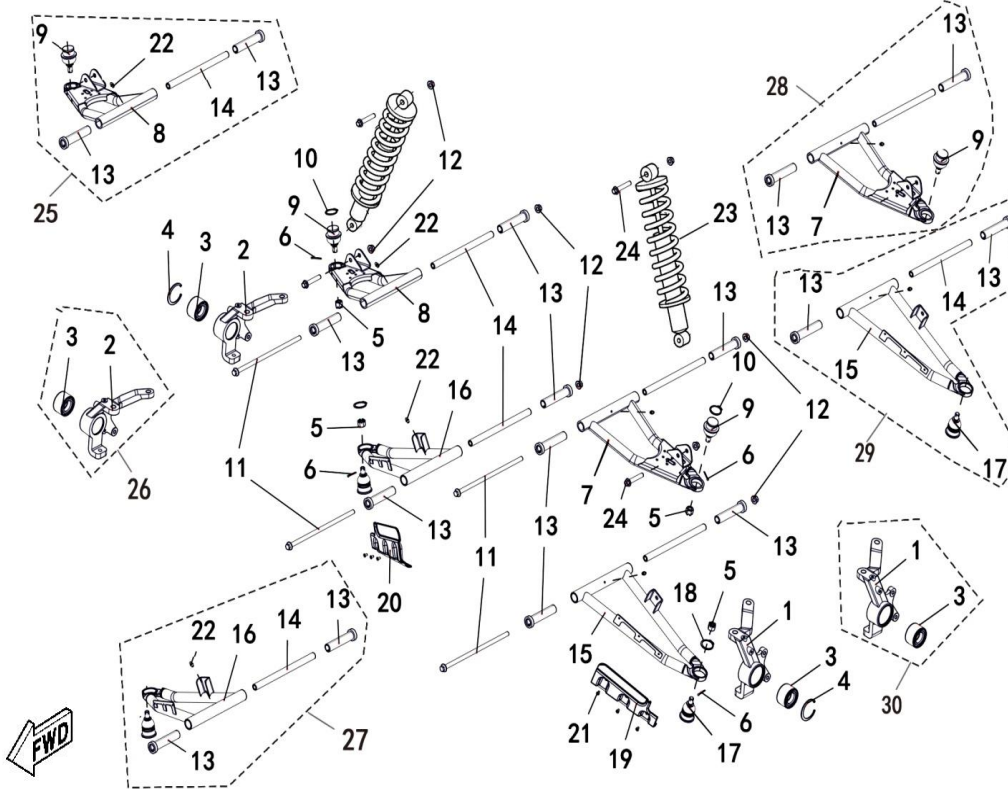

Front Suspension

Ref.No.	Part Number	Description	Q'ty
25	48335	Arm Assy, Upper Front Right	1
26	48336	Carrier Bearing Wheel Assy, Right	1
27	48337	Arm Assy, Lower Front Right	1
28	48338	Arm Assy, Upper Front Left	1
29	48339	Arm Assy, Lower Front Left	1
30	48340	Carrier Bearing Wheel Assy, Left	1