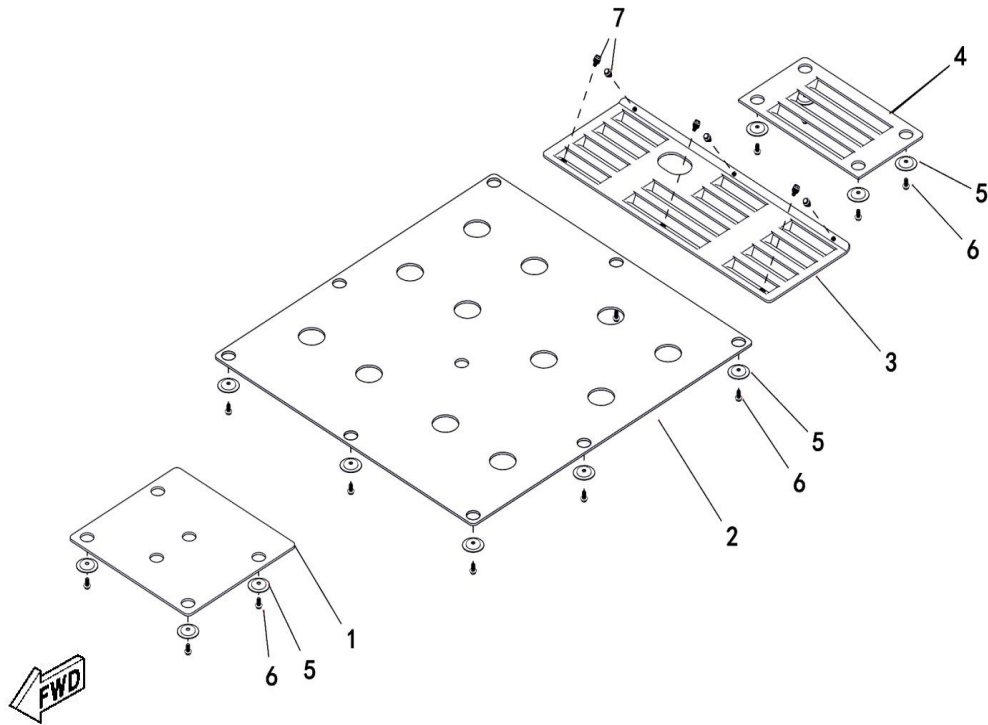

Plate

Ref.No.	Part Number	Description	Q'ty
1	48277	Plate, Front	1
2	48278	Plate, Middle	1
3	48280	Plate, Postmedian	1
4	48279	Plate, Rear	1
5	20331	Washer	17
6	10183	Bolt M6x16	17
7	11031	Bolt M6x20	6