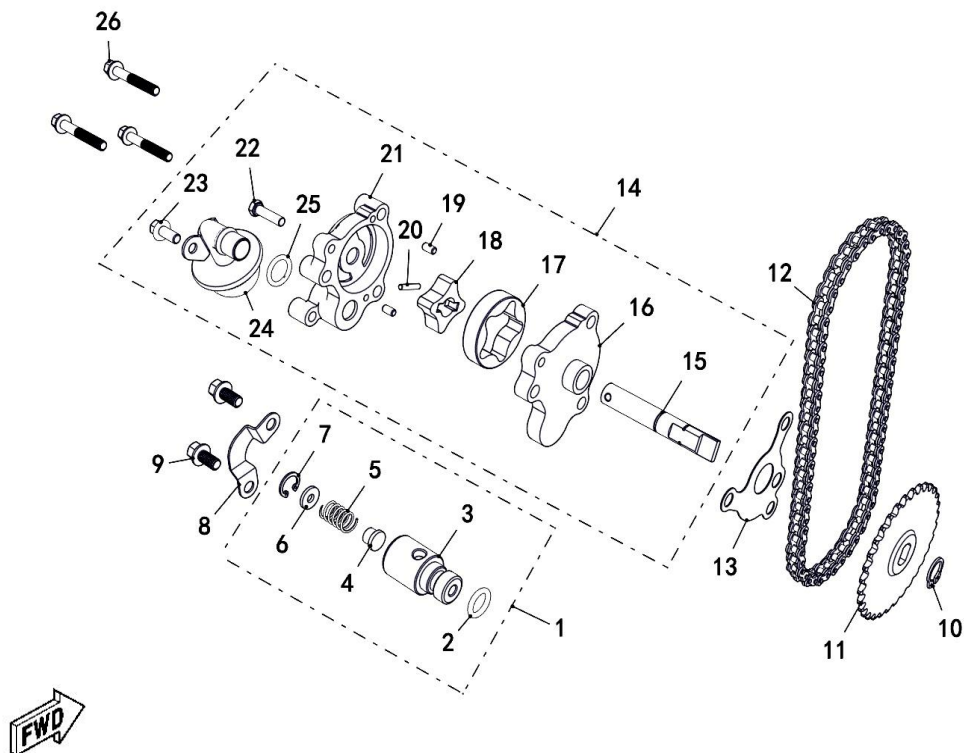

PARTS MANUAL

Electri

Ref.No.	Part Number	Description	Q'ty
1	35336	Starting Motor	1
2	35247	Cable Clamp	1
3	10182	Bolt M6x30	2
4	10830	Screw M8x20	6
5	35265	Stator Clutch	1
6	10859	Needle Bearing Rna49/22	1
7	35260	Output Gear Assy	1
8	35259	Spacer	1
9	35264	Idle Gear Bushing	1
10	35262	Idle Gear Shaft	1
11	35263	Idle Gear	1
12	35261	Axle, Dual Gear	1
13	35258	Dual Gear	1

MASSIMO T-BOSS 550

PARTS MANUAL

Trans

Ref.No.	Part Number	Description	Q'ty
27	35240	Cover, Sector Gear Housing	1
28	35300	Weld Part, Drive Sector Gear	1
29	50076	Dowel Pin 8x14	1
30	35241	Gasket, Sector Gear Housing	1
31	35243	Clip	1

MASSIMO T-BOSS 550

PARTS MANUAL

Oil Pump

Ref.No.	Part Number	Description	Q'ty
1	35197	Relief Valve	1
2	35200	O-Ring 10x2.3	1
3	35198	Relief Valve Body	1
4	35199	Oil Plug, Relief Valve	1
5	35201	Spring Relief Valve	1
6	35202	Spring Washer	1
7	10838	Circlip 12	1
8	35203	Pressure Strip, Relief Valve	1
9	10140	Bolt M6x12	2
10	10840	Circlip 11	1
11	35191	Sprocket, Oil Pump	1
12	35196	Chain, Oil Pump	1
13	35206	Gasket, Oil Pump	1
14	35195	Oil Pump	1
15	35192	Shaft, Oil Pump	1
16	35187	Cover, Oil Pump	1
17	35189	Outer Rotor, Oil Pump	1
18	35190	Inner Rotor, Oil Pump	1
19	35193	Dowel Pin	2
20	35194	Straight Pin	1
21	35188	Oil Pump Housing	1
22	10857	Screw M5x20	1
23	35204	Oil Strainer	1
24	10210	Bolt M6x14	1
25	35205	O-Ring 14x2.5	1
26	10177	Bolt M6x40	3