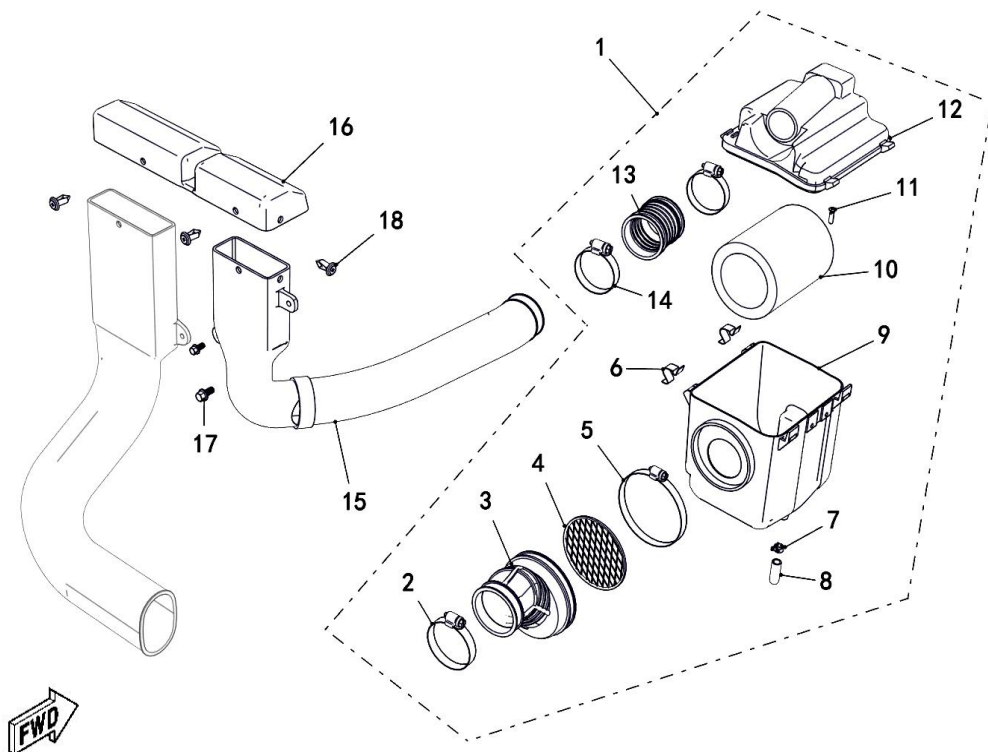

MASSIMO T-BOSS 550

PARTS MANUAL

Air

Ref.No.	Part Number	Description	Q'ty
1	48034	Air filter Assy	1
2	35747	Clip 52/76	1
3	35358e	Feed Hose	1
4	35364	Filter	1
5	35359	Clip 2	1
6	35362	Clip, Air Cleaner Cover	2
7	35366	Spring Clip	1
8	35365	Hose 2, Air Cleaner	1
9	35363	Case, Air Cleaner	1
10	35361	Element Comp Air Cleaner	1
11	35367	Screw	1
12	35360	Cover, Air Cleaner	1
13	26345	Air Cleaner Joint Hose	1
14	26346	Clip, Air Cleaner Joint Hose	2
15	48035	Intake Hose	1
16	48010	Cover, Intake Hose	1
17	10183B	Bolt M6x16	2
18	26760	Plastic Screw	3