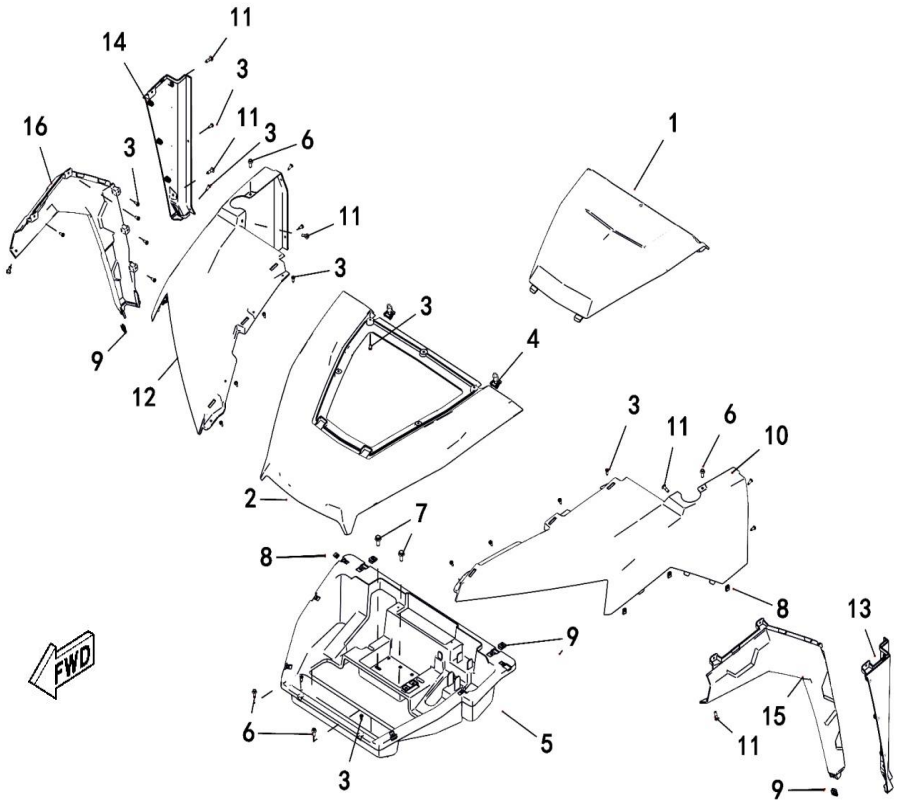

Front Fender

Ref.No.	Part Number	Description	Q'ty
1	48204	Removable Hood	1
2	482056g	Fixed Hood, White	1
2	482053l	Fixed Hood, Blue	1
2	482052h	Fixed Hood, Red	1
2	482057c	Fixed Hood, Vista Camouflage	1
2	482057e	Fixed Hood, Reality Camouflage	1
3	48316	Tapping Screw M5x16	33
4	48253	Fast Disassembled Screw	2
5	48206	Battery Box	1
6	48269	Bolt M6X16	4
7	10783	Bolt M8X20	2
8	48314	Spring Nut M5	12
9	70960	Spring Nut M6	4
10	482076g	Fender, Front Left, White	1
10	482073l	Fender, Front Left, Blue	1
10	482072h	Fender, Front Left, Red	1
10	482077c	Fender, Front Left, Vista Camouflage	1
10	482077e	Fender, Front Left, Reality Camouflage	1
11	48270	Screw M6x20	8
12	482086g	Fender, Front Right, White	1
12	482083l	Fender, Front Right, Blue	1
12	482082h	Fender, Front Right, Red	1
12	482087c	Fender, Front Right, Vista Camouflage	1
12	482087e	Fender, Front Right, Reality Camouflage	1
13	482116g	Mudguards, Front Left Lower, White	1