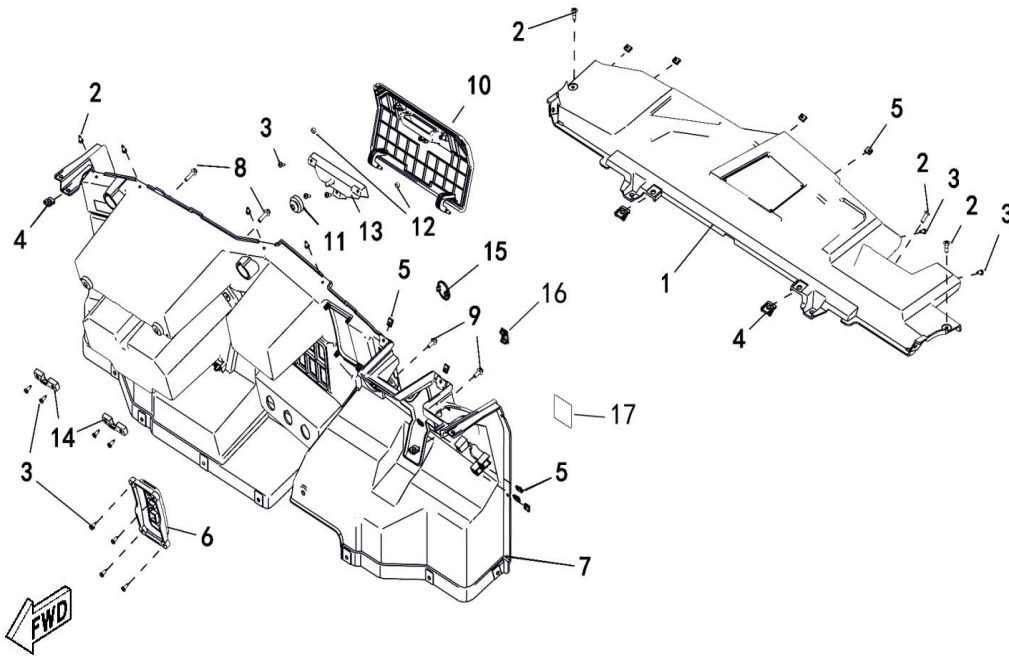

Body,Dash

Ref.No.	Part Number	Description	Q'ty
1	48213	Asm Dashboard, Upper, Clip	1
2	48270	Screw M6x20	15
3	48316	Tapping Screw M5 x16	13
4	70960	Spring Nut M6	7
5	48314	Spring Nut M5	10
6	48215	Cover, Shift Lever	1
7	48216	Dash Carrier, Main	1
8	48268	Bolt M6X25	2
9	48269	Bolt M6X16	2
10	48217	Door Glovebox	1
11	48218	Grommet Rubber, Mount	1
12	48219	Cushion Rubber	2
13	48220	Fixed Support, Door Glovebox	1
14	48221	Retainer, Glovebox Cover	2
15	48264	Cap, USB	1
16	73048	Cap, Electrical Switch	5
17	48289	Cover, 2WD/4WD Switch	1