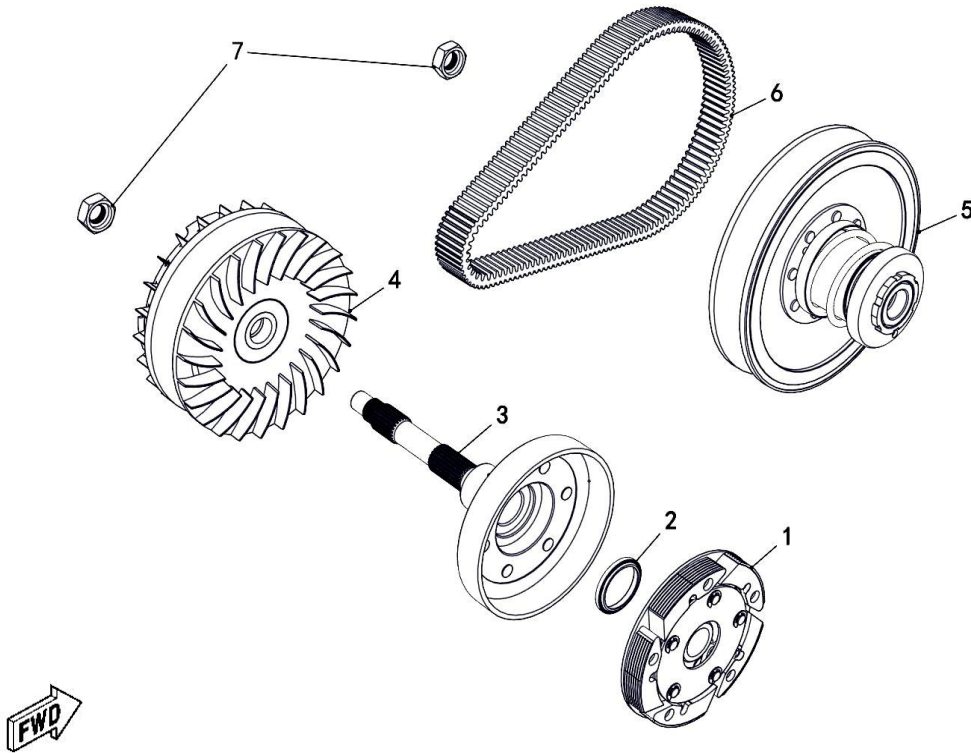

MASSIMO T-BOSS 550

PARTS MANUAL

Clutch

Ref.No.	Part Number	Description	Q'ty
1	35296	Clutch Carrier Assy	1
2	35293	Oil Seal 38x46x4/6, End Face	1
3	35295	Clutch Housing Assy	1
4	35298	Drive Assy Comp	1
5	35299	Driven Assy Comp	1
6	35297	V-Belt	1
7	35294	Nut M20x1.5	2