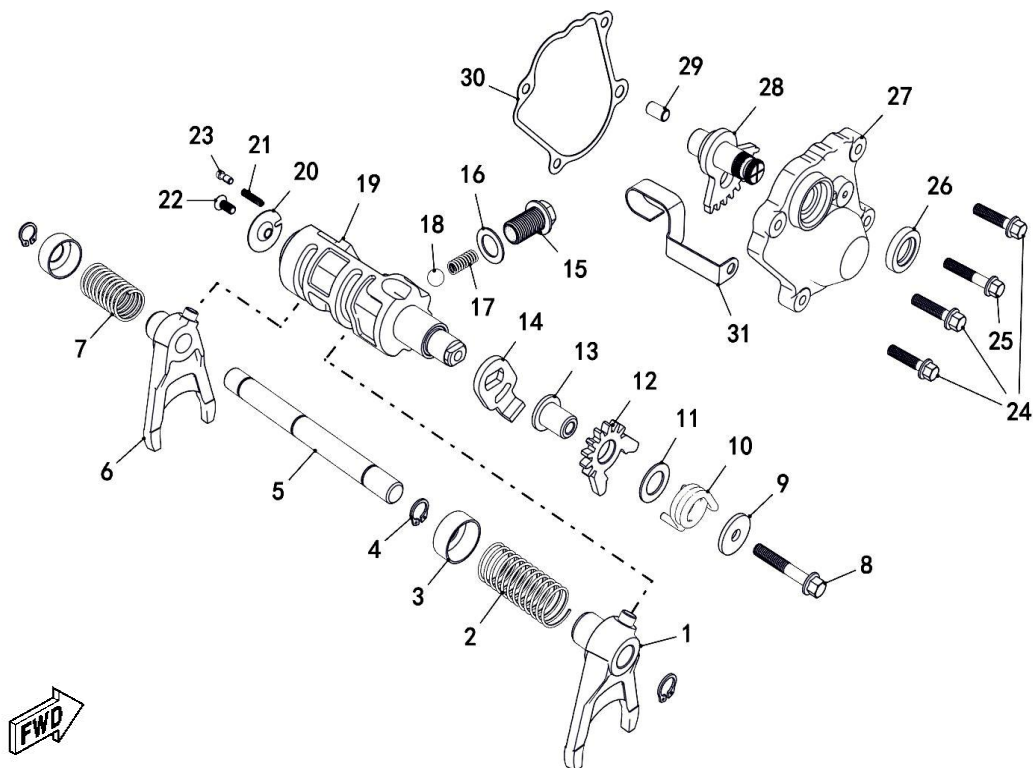

MASSIMO T-BOSS 550

PARTS MANUAL

Trans

Ref.No.	Part Number	Description	Q'ty
1	35330	Shift Fork, Left	1
2	35327	Spring 1, Shift Fork	1
3	35326	Spring Seat	2
4	10129	Circlip 12	3
5	35333	Guide Bar	1
6	35329	Shift Fork, Right	1
7	35328	Spring 2, Shift Fork	1
8	10186	Bolt M6x35	1
9	35306	Washer 6.6x22x2	1
10	35305	Torsion Spring, Driven Sector Gear	1
11	35304	Washer 13.5x22x1	1
12	35301	Driven Sector Gear	1
13	35302	Shaft, Driven Sector Gear	1
14	35303	Washer, Driven Sector Gear	1
15	35325	Hole Bolt M14x1.5	1
16	35324	Washer 14x22x1	1
17	35332	Limit Spring	1
18	10842	Friction Ball 3/8	1
19	35331	Shift Cam	1
20	35323	Limit Washer	1
21	35322	Spring, Gear Contactor	1
22	10135	Screw M5x12	1
23	35321	Gear Contactor	1
24	10187	Bolt M6x25	3
25	10329	Bolt M6x32	1
26	35242	Oil Seal 15x25x5	1