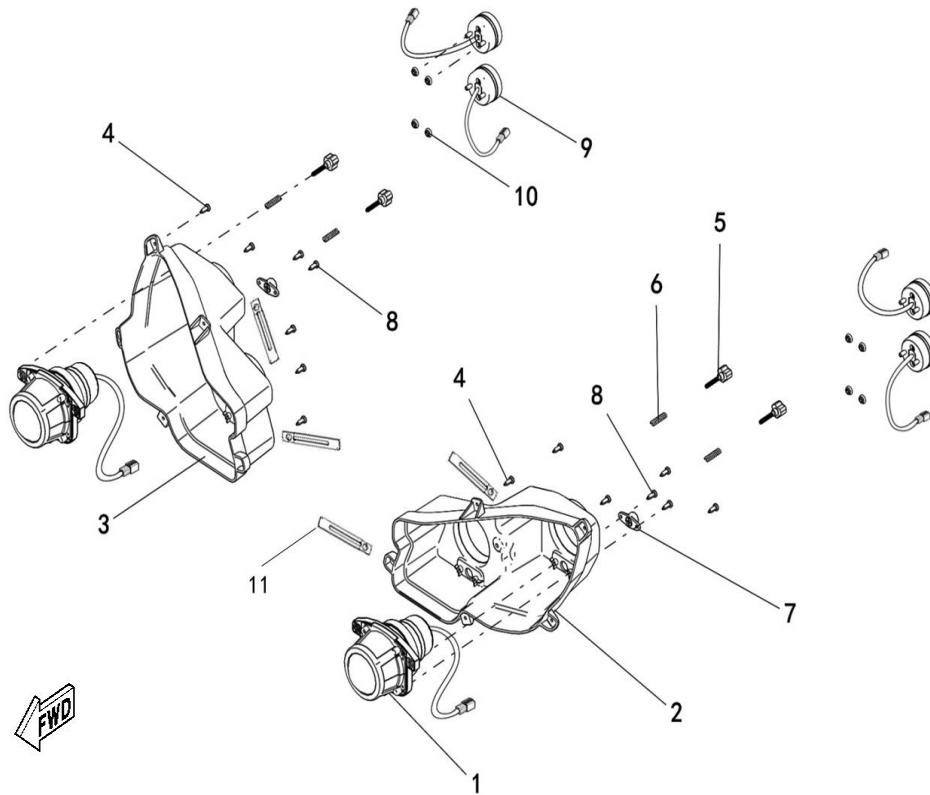

Electrical, Headlights And Taillights

Ref.No.	Part Number	Description	Q'ty
1	71630	Front High Beam Assy	2
2	48202	Head Light Cover, Left	1
3	48203	Head Light Cover, Right	1
4	48316	Tapping Screw M5 x16	10
5	48001	Head Light Adjusting Bolt	4
6	27373	Spring	4
7	35842	Head Light Mounting Plate	2
8	10178W	Tapping Screw ST4.2x13	4
9	48310	Tail Light	4
10	10797	Nut M5	8
11	35247	Clip	4