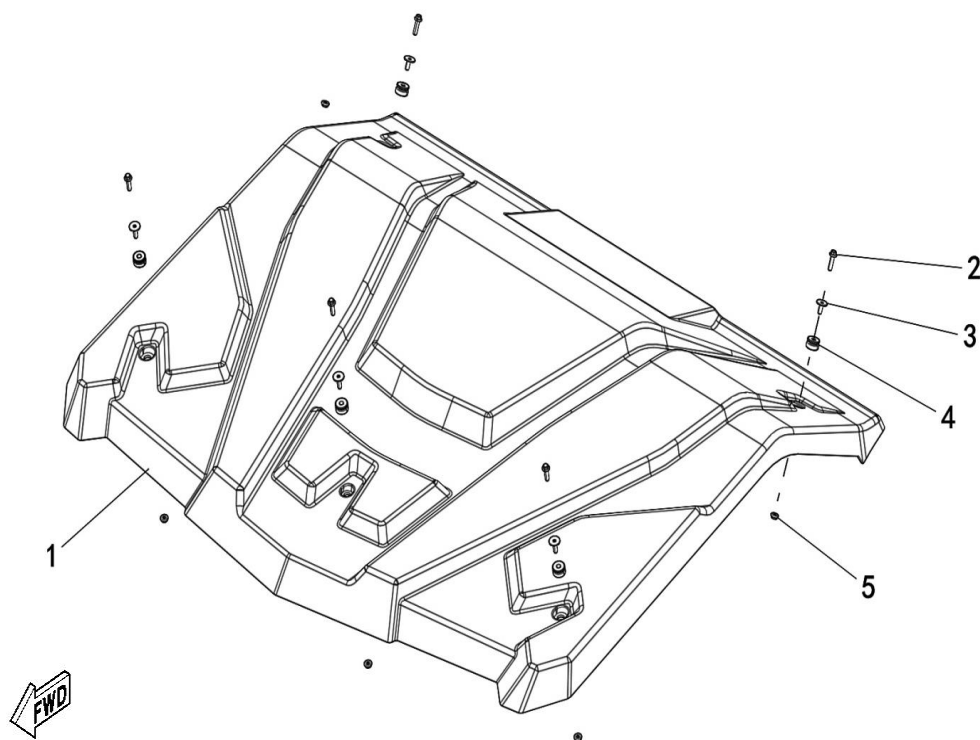

Roof Panel Assy

Ref.No.	Part Number	Description	Q'ty
1	48248	Roof Panel	1
2	48268	Bolt M6x25, Hexagon Flange	5
3	48256	T-Shaped Liner Bushing	5
4	48257	I-Shaped Rubber Damper	5
5	10004	Nut M6	5