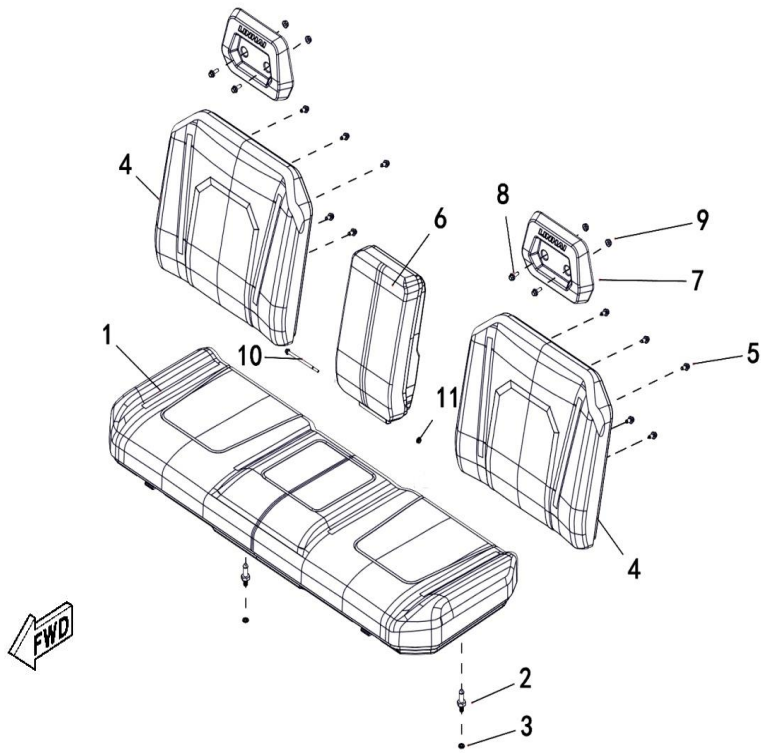

Seat

Ref.No.	Part Number	Description	Q'ty
1	48126	Integral Seat Assy	1
2	48125	Pin, Fix	2
3	11165	Washer Spring 10	2
4	48129	Side Backrest	2
5	10783	Bolt M8X20	10
6	48127	Middle Backrest	1
7	48128	Head Rest	2
8	10783	Bolt M8X20	4
9	11145	Nut M8	4
10	48085	Bolt	1
11	10004	Nut M6	1
12	11167	Washer 8	4