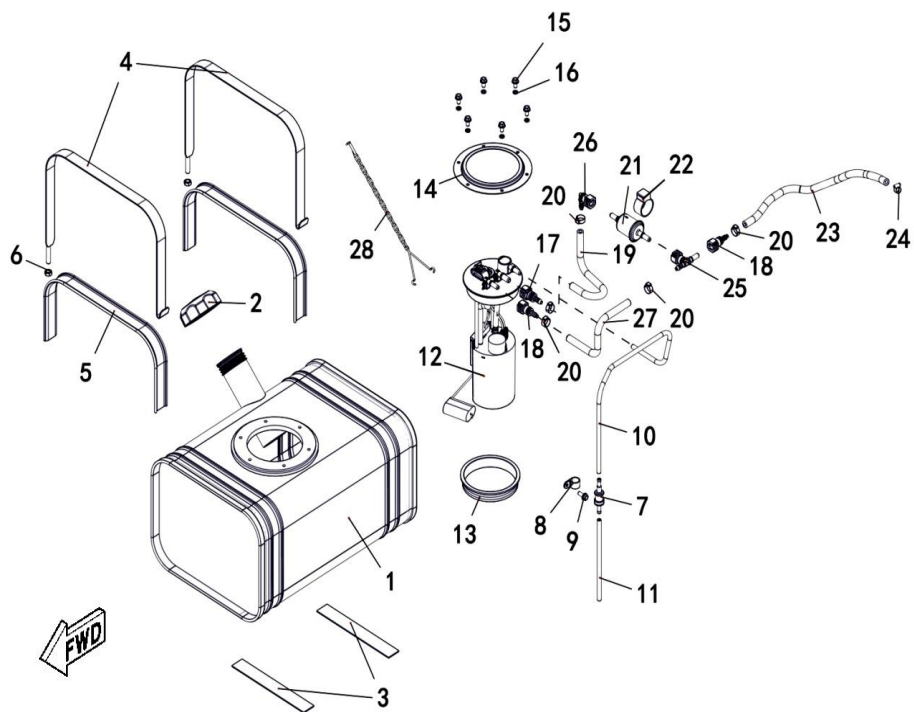

Fuel Tank, Steel

Ref.No.	Part Number	Description	Q'ty
1	48120	Fuel Tank Comp Steel	1
2	71972	Cap Fuel Tank	1
3	73051	Rubber Damper	2
4	48121	Strap, Steel Fuel Tank Mounting	2
5	73052	Rubber Strap	2
6	11145	Nut M8	2
7	25037	Rollover Valve	1
8	880.021	Bracket, Rollover Valve	1
9	10183	Bolt M6X16	1
10	48032	Hose 1	1
11	48033	Hose 2	1
12	48124	Fuel Pump	1
13	73154	Sealing, Fuel Pump, Steel Tank	1
14	73149	Bracket, Fuel Pump	1
15	10087	Bolt M6X10	6
16	11019	Washer Spring 6	6
17	73145	Quick Fitting Assy 9.49	1
18	73146	Quick Fitting Assy 7.89	2
19	48029	Fuel Line 1	1
20	48122	Clip 14.6	5
21	48318	Fuel Filter	1
22	73044	Fuel Filter Support	1
23	48030	Fuel Line 2	1
24	71658	Clamp 8/14	1