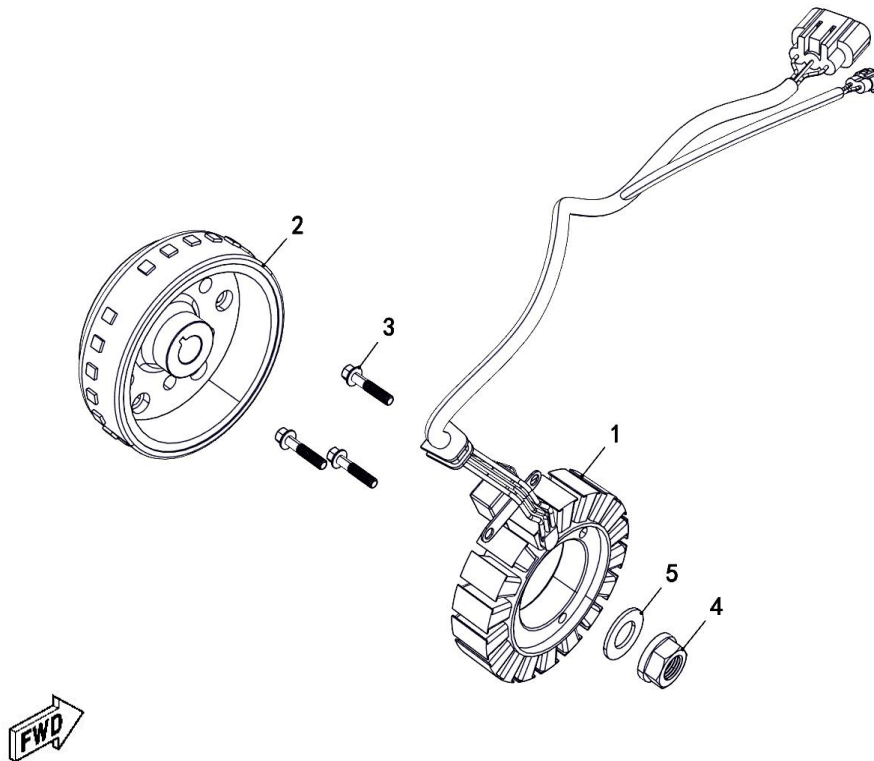

MASSIMO T-BOSS 550

PARTS MANUAL

Generator

Ref.No.	Part Number	Description	Q'ty
1	35334	Stator Assy	1
2	35335	Rotor Assy	1
3	10182	Bolt M6x30	3
4	71688	Nut M16x1.5	1
5	71689	Washer 16.5	1