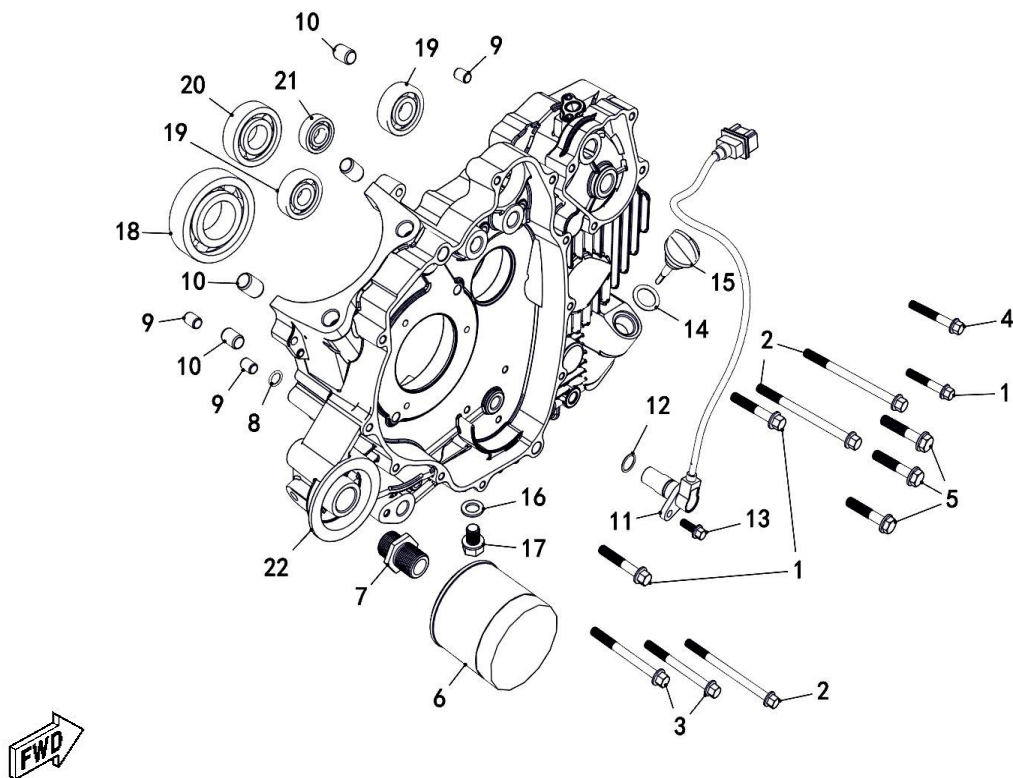

MASSIMO T-BOSS 550

PARTS MANUAL

Cylinder

Ref.No.	Part Number	Description	Q'ty
1	35116	Water Inlet Hose	1
2	35343	Clamp 20/32	2
3	35114	Joint, Water Inlet	1
4	35120	Gasket, Cylinder	1
5	10278	Bolt M6x22	2
6	35119	Cylinder	1
7	35118	Dowel Pin 13x18	2
8	35158	Gasket, Tensioner	1
9	35157	Tensioner	1
10	10187	Bolt M6x25	4
11	35115	O-Ring 24x2.5	1
12	35160	Tensioner Plate	1
13	35162	Washer 8	1
14	35161	Bolt, Tensioner Plate	1
15	35159	Timing Chain Guide	1

MASSIMO T-BOSS 550

PARTS MANUAL

Crankshaft Comp

Ref.No.	Part Number	Description	Q'ty
1	35133	Key	1
2	35121	Crankshaft	1
3	35128	Piston Pin	1
4	35127	Piston	1
5	35129	Clip, Piston Pin	2
6	35124	Top Ring	1
7	35125	2nd Ring	1
8	35126	Oil Ring	1
9	35122	Nut M18x1.5, Left	1
10	35131	Gear, Balance Shaft	1
11	35123	Key	1
12	35130	Balance Shaft	1
13	35132	Sprocket, Balance Shaft	1
14	35134	Washer 10.2x28x2	1
15	10028	Bolt M10x25	1

MASSIMO T-BOSS 550

PARTS MANUAL

Left

Ref.No.	Part Number	Description	Q'ty
1	10186	Bolt M6x35	3
2	10827	Bolt M6x80	3
3	10005	Bolt M6x60	2
4	10177	Bolt M6x40	1
5	35221	Bolt M8x38	3
6	35223	Oil Filter	1
7	35213	Bolt, Oil Filter	1
8	10843	O-Ring 10X1.8	1
9	35094	Dowel Pin 10x14	3
10	35118	Dowel Pin 13x18	4
11	35337	Speed Sensor	1
12	35225	O-Ring 14x1.44	1
13	10189	Bolt M6x16	1
14	10844	O-Ring 18x3.55	1
15	35224	Oil Dip Rod	1
16	1309283	Washer 12	1
17	50105	Drain Bolt M12x1.5	1
18	10847	Bearing 6307	1
19	10846	Bearing 6303C3	2
20	10848	Bearing 63/22	1
21	10849	Bearing 6202	1
22	35216	Crankcase, Left	1

MASSIMO T-BOSS 550

PARTS MANUAL

Right

Ref.No.	Part Number	Description	Q'ty
1	10851	Bearing 6203RS	1
2	10860	Bearing 5206C3	1
3	10848	Bearing 63/22	1
4	10850	Bearing 6208	1
5	35218	Oil Seal 22x38x7	1
6	35222	Oil Seal 30x45x8	1
7	35217	Crankcase, Right	1
8	35227	Washer 10	1
9	35339	Reverse Gear Sensor	1
10	35226	O-Ring 26x2.5	1
11	35338	Gear Position Sensor	1
12	10191	Bolt M6x18	2
13	10845	Clamp A12	2
14	35220a	Breather Hose	1
15	35219	Joint, Breather Hose	1
16	10186	Bolt M6x35	6