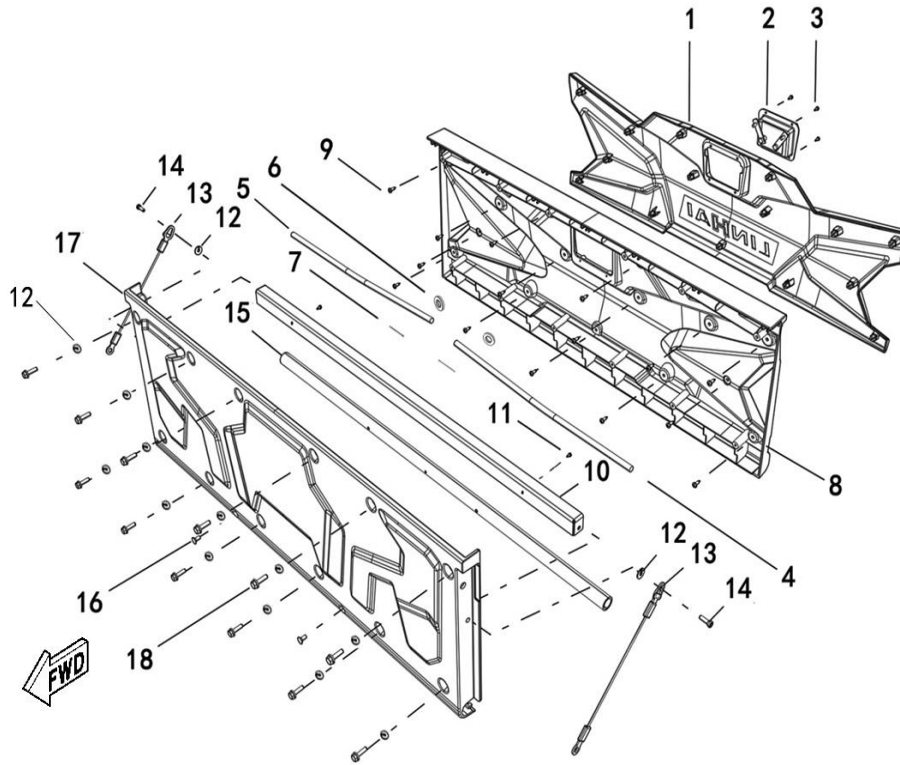

Body, Box, Tailgate

Ref.No.	Part Number	Description	Q'ty
1	482476g	Cover Cap, Rear Panel, White	1
1	482473L	Cover Cap, Rear Panel, Blue	1
1	482472h	Cover Cap, Rear Panel, Red	1
1	482477c	Cover Cap, Rear Panel, Vista Camouflage	1
1	482477e	Cover Cap, Rear Panel, Reality Camouflage	1
1	483346g	Cover Cap, Rear Panel, White (No LINHAI Logo)	1
1	483343L	Cover Cap, Rear Panel, Blue (No LINHAI Logo)	1
1	483342h	Cover Cap, Rear Panel, Red (No LINHAI Logo)	1
1	483347c	Cover Cap, Rear Panel, Vista Camouflage (No LINHAI Logo)	1
1	483347e	Cover Cap, Rear Panel, Reality Camouflage (No LINHAI Logo)	1
2	48137	Handle, Rear Panel	1
3	10178	Tapping Screw ST4.2x13	4
4	48140	Lock Pin, Rear Panel, Left	1
5	48141	Lock Pin, Rear Panel, Right	1
6	48150	Handle Adjust Washer	2
7	48149	Handle Cotter Pin	2
8	48246	Panel, Rear	1
9	48316	Tapping Screw M5 x16	15
10	48138	Mounting Plate, Rear Panel	1
11	11150	Tapping Screw ST4.8x10	2
12	10308	Spring Lock Washer 6	14
13	48148	Retainer Cable, Upper	2
14	48147	Bolt M6x20, Inner Hexagonal Flat Head Step	2
15	48144	Panel Axle, Rear	1
16	11151	Screw M6x12, Cross Recessed Countersunk Head	2
17	48245	Box Inner Panel	1
18	48269	Bolt M6x16, Hexagon Flange	12