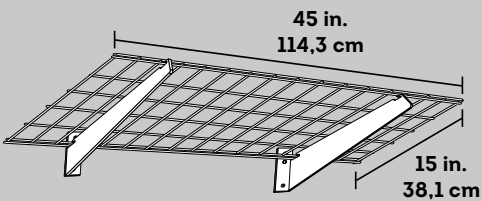

45 in. x 15 in. Heavy-Duty Wall Shelves

The 45" x 15" Wall Storage Unit makes the most of that unused wall space in the garage, closet, basement, laundry room, shed and more. Shelves can be installed side by side or stacked on finished or unfinished walls. Low-profile brackets increase storage area. Made of durable steel with attractive, scratch resistant finishes. Compatible with all Hyloft® accessories.

Product Information & Details

- Holds up to 200 lbs. when evenly distributed
- Easy one-person installation in about 10 minutes
- Made of rigid, all steel construction with certified Grade 5 hardware for superior durability
- The scratch-resistant powder coat finish protects the product and keeps it looking great for years to come
- Unit comes with 2 shelves and 2 mounting brackets

Item	Description	Finish	Individual Carton Dimensions			Unit Pack Qty	Unit Weight (lbs.)	Pallet Dimensions			Pallet Qty	Pallet Weight (lbs.)	UPC	Retail Packaging Language
			L	W	D			L	W	D				
00967	Wall Storage Unit - 45" x 15"	White	46.25	16	2.12	1	25.4	47.05	33.27	39.53	34	912	817743009678	No Retail Package
00651	Wall Storage Unit - 45" x 15"	Hammertone	46.25	16	2.12	1	25.4	47.05	33.27	39.53	34	912	817743009678	No Retail Package