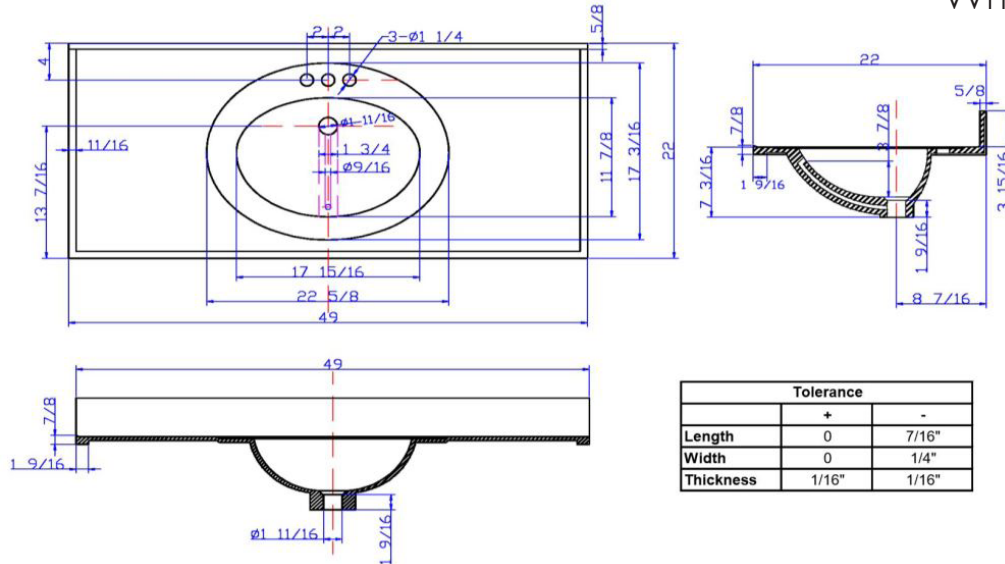

Cultured Marble Vanity Top 49x22  
White on White

SPECIFICATIONS

MATERIAL:	Cultured Marble
TOOLS NEEDED FOR INSTALLATION:	100% silicone
ASSEMBLED DIMENSIONS:	11.09" H x 49" L x 22" D
ASSEMBLED WEIGHT:	65.7 lbs.
FAUCET TYPE:	Lav Centerset
NUMBER OF MOUNTING HOLES:	3
BOWL MATERIAL:	Cultured Marble
BACK SPLASH INCLUDED:	Yes
COLOR:	White on White
NUMBER OF BOWLS:	1
BOWL DIMENSIONS:	5.63" H x 11.63" W x 16.85" D
BOWL SHAPE:	Oval
SINK THICKNESS:	0.98"
MOUNTING TYPE:	Integrated
OVERFLOW HOLE:	Yes