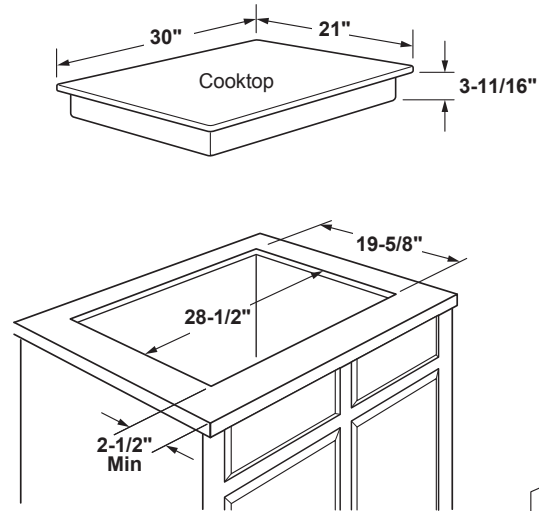

JGP3530DL/SL

GE® 30" Built-In Gas Cooktop

DIMENSIONS AND INSTALLATION INFORMATION

AGA REQUIREMENT: All gas cooktop models require 7/16" free area below cooktop height to combustible material. Requires 18" minimum from countertop to adjacent overhead cabinets.

NOTE: If installing with a GE Profile™ Telescopic Downdraft System, consult both cooktop and downdraft installation instructions packed with product before installing. Cooktop gas/electric supply may need to be re-routed to install downdraft.

ELECTRICAL RATING: 120V, 60Hz, 5A

INSTALLATION WITH SINGLE WALL OVEN INFORMATION:

30" Gas Cooktops are approved for use over select GE 27" and 30" Wall Ovens and Warming Drawers. 30" and 36" Gas cooktops are approved for use over select 30" Wall Ovens and Warming Drawers. Refer to cooktop and wall oven/warming drawer installation instructions packed with product for current dimensional data.

INSTALLATION INFORMATION: Before installing, consult installation instructions, packed with product, for current dimensional data.