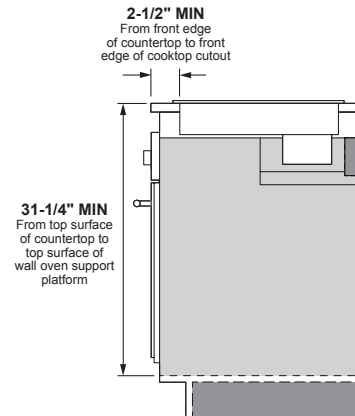

For answers to your Monogram, GE Café™ Series, GE Profile™ Series or GE Appliances product questions, visit our website at geappliances.com or call GE Answer Center® Service, 800.626.2000.