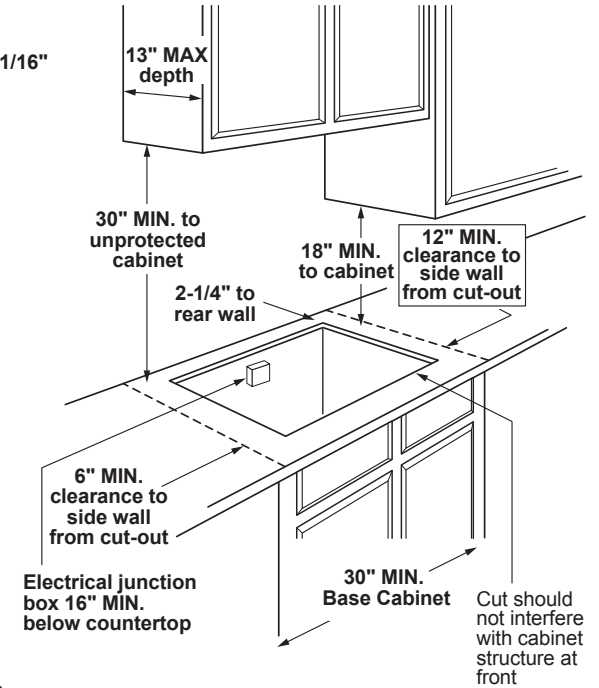

### INSTALLATION WITH SINGLE WALL OVEN INFORMATION:

30" Gas Cooktops are approved for use over select GE 27" and 30" Wall Ovens and Warming Drawers. 30" and 36" Gas cooktops are approved for use over select 30" Wall Ovens and Warming Drawers. Refer to cooktop and wall oven/warming drawer installation instructions packed with product for current dimensional data.

**INSTALLATION INFORMATION:** Before installing, consult installation instructions, packed with product, for current dimensional data.

Dimension and installation information are shown in inches.  
\*Allow 5-3/4" depth at rear for electrical and gas connections