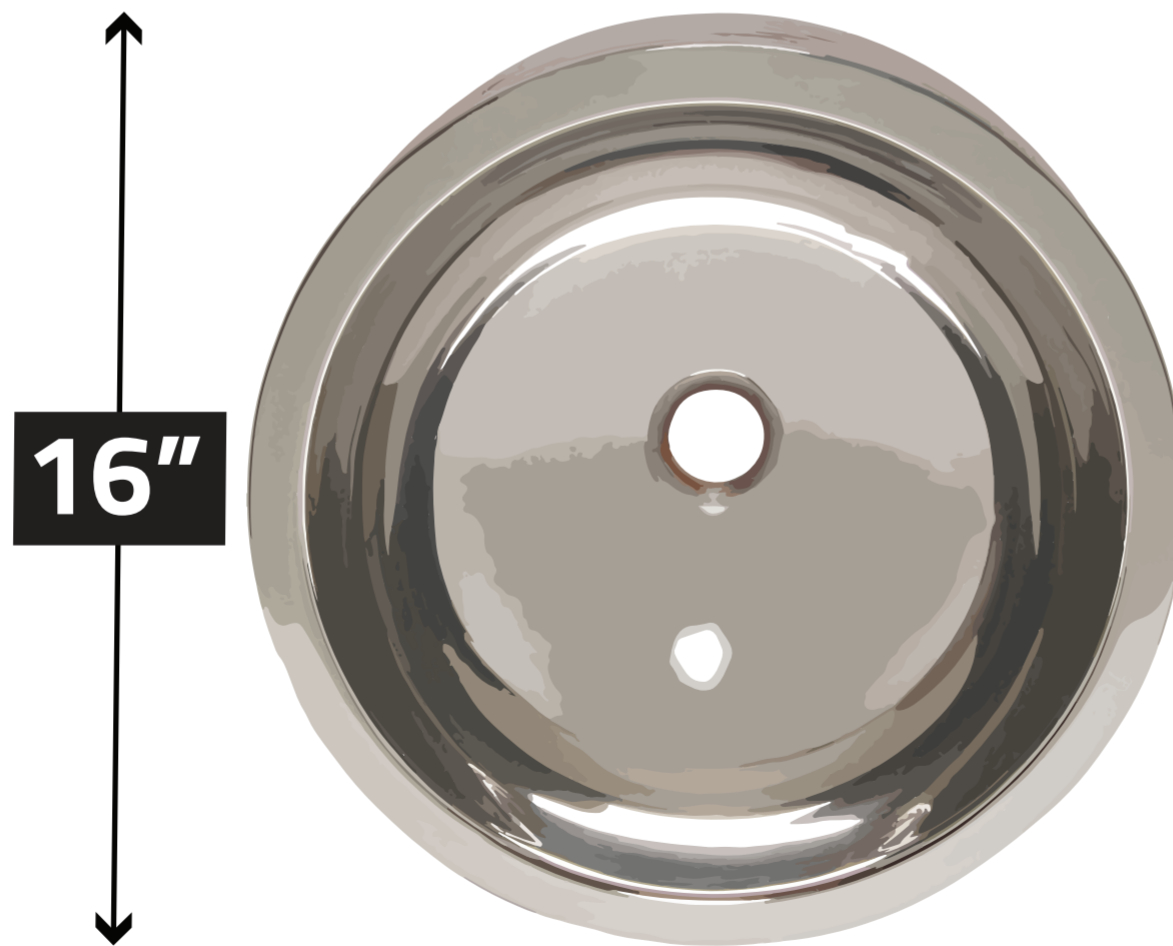

# LS-AZ337

## VESSEL BATHROOM SINK

**NOTE:**  
Every unit in this series is handmade by a skilled artisan. As a result, color, texture and size will vary slightly with each unit. The measurements displayed should be taken as an approximation of the finished product.