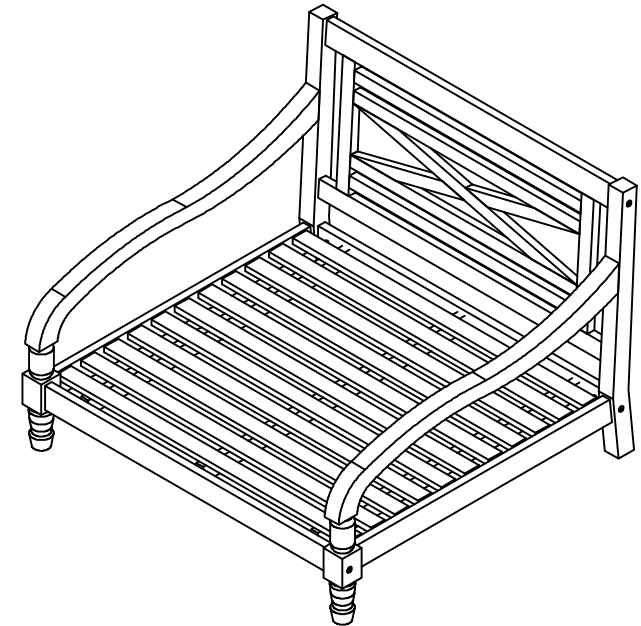

NOTICE

Please make sure that you have all parts indicated before you begin assembly of this item.

Part List and Hardware List

PIECE	DESCRIPTION	PICTURE	QUANTITY
A	Left side		1X
B	Right side		1X
C	Back		1 X
D	Seat		1 X
E1	Allen bolt	 M6x90	2 X
E2	Allen screw	 M6x70	4 X
E3	Bolt extra	 M6x50	1 X
E4	Allen key		1 X

 **SAFAVIEH**
OUTDOOR LIVING

MODEL # PAT6740

Product Dimension: 35.43"Wx35.43"Dx25.59"H

Before beginning the assembly of the product, make sure all parts are present. Compare the parts with package contents list and hardware contents list. If any parts are missing or damaged, do not attempt to assemble the product. Tool required for assembly (included) : Allen key.