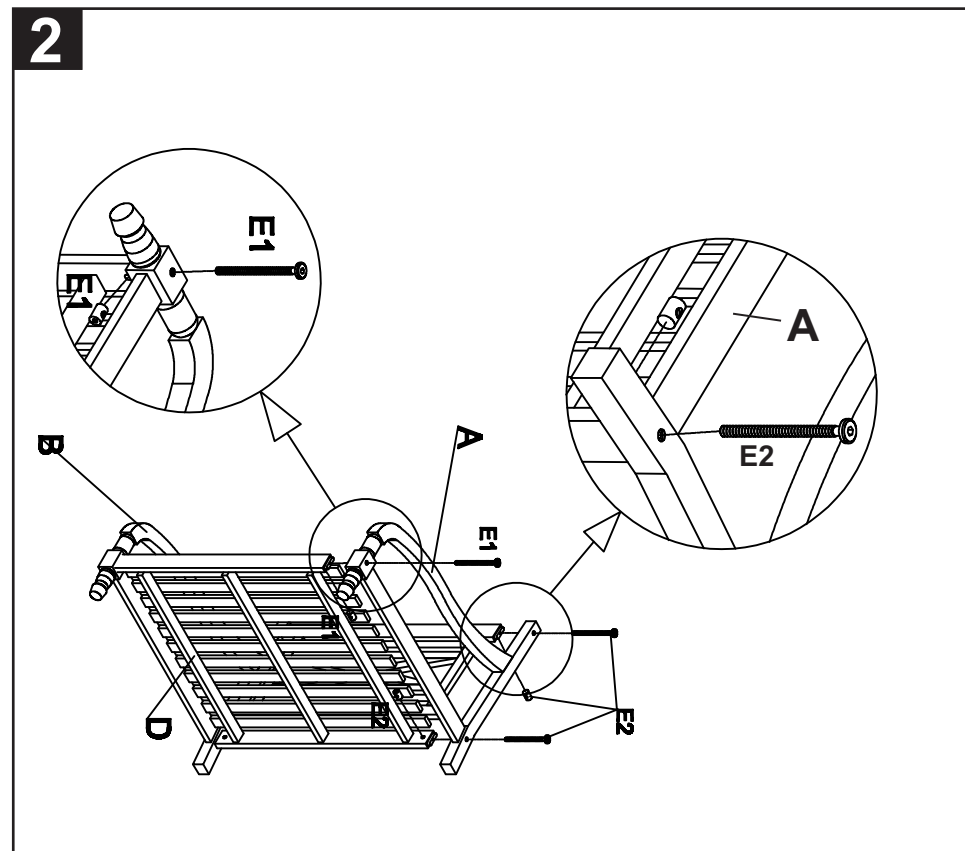

NOTICE

Please make sure that you have all parts indicated before you begin assembly of this item.

Part List and Hardware List

PIECE	DESCRIPTION	PICTURE	QUANTITY
A	Left side		1X
B	Right side		1X
C	Back		1 X
D	Seat		1 X
E1	Allen bolt	 M6x90	2 X
E2	Allen screw	 M6x70	4 X
E3	Bolt extra	 M6x50	1 X
E4	Allen key		1 X

 **SAFAVIEH**
OUTDOOR LIVING

MODEL # PAT6740

Product Dimension: 35.43"Wx35.43"Dx25.59"H

Before beginning the assembly of the product, make sure all parts are present. Compare the parts with package contents list and hardware contents list. If any parts are missing or damaged, do not attempt to assemble the product. Tool required for assembly (included) : Allen key.

Step1: attach the right side (B) and the back(C) to the seat (D) as shown on the picture by using the Allen bolt (E1) and (E2). Tighten with the Allen key (E4).

Step 2: put the left side (A) to the chair by using the Allen bolts (E1) and (E2) as shown on the picture. Tighten all with the Allen key (E4).