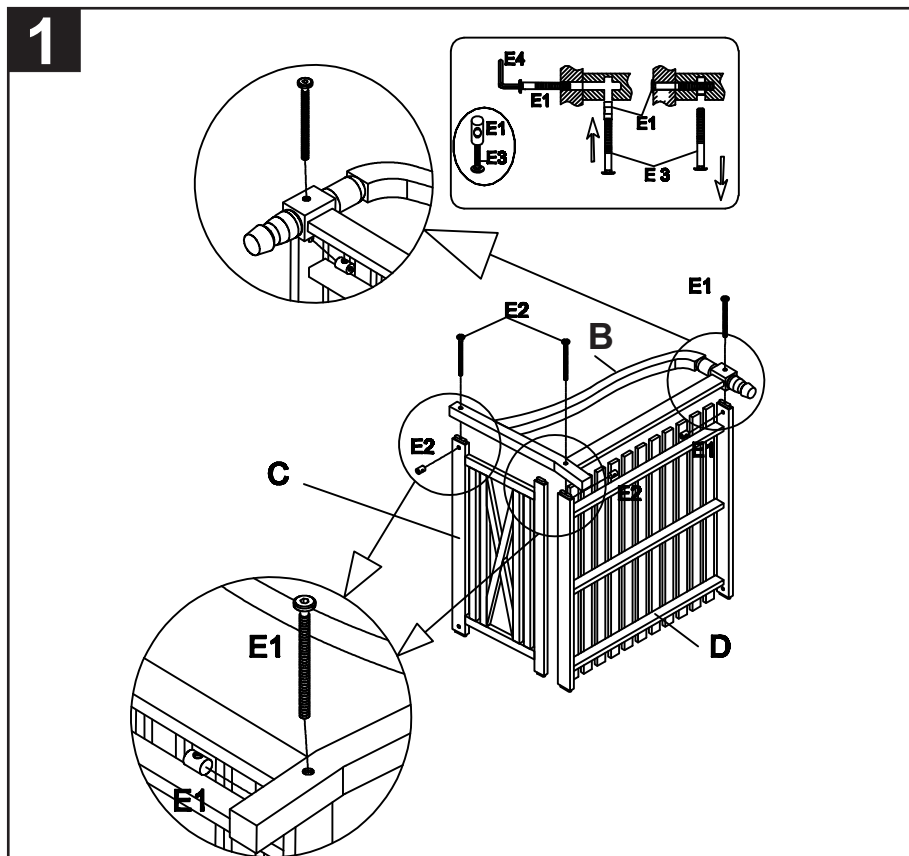

NOTICE

Please make sure that you have all parts indicated before you begin assembly of this item.

Part List and Hardware List

PIECE	DESCRIPTION	PICTURE	QUANTITY
A	Left side		1X
B	Right side		1X
C	Back		1 X
D	Seat		1 X
E1	Allen bolt	 M6x90	2 X
E2	Allen screw	 M6x70	4 X
E3	Bolt extra	 M6x50	1 X
E4	Allen key		1 X

 **SAFAVIEH**
OUTDOOR LIVING

MODEL # PAT6740

Product Dimension: 35.43"Wx35.43"Dx25.59"H

Before beginning the assembly of the product, make sure all parts are present. Compare the parts with package contents list and hardware contents list. If any parts are missing or damaged, do not attempt to assemble the product. Tool required for assembly (included) : Allen key.

Step1: attach the right side (B) and the back(C) to the seat (D) as shown on the picture by using the Allen bolt (E1) and (E2). Tighten with the Allen key (E4).

Step 2: put the left side (A) to the chair by using the Allen bolts (E1) and (E2) as shown on the picture. Tighten all with the Allen key (E4).