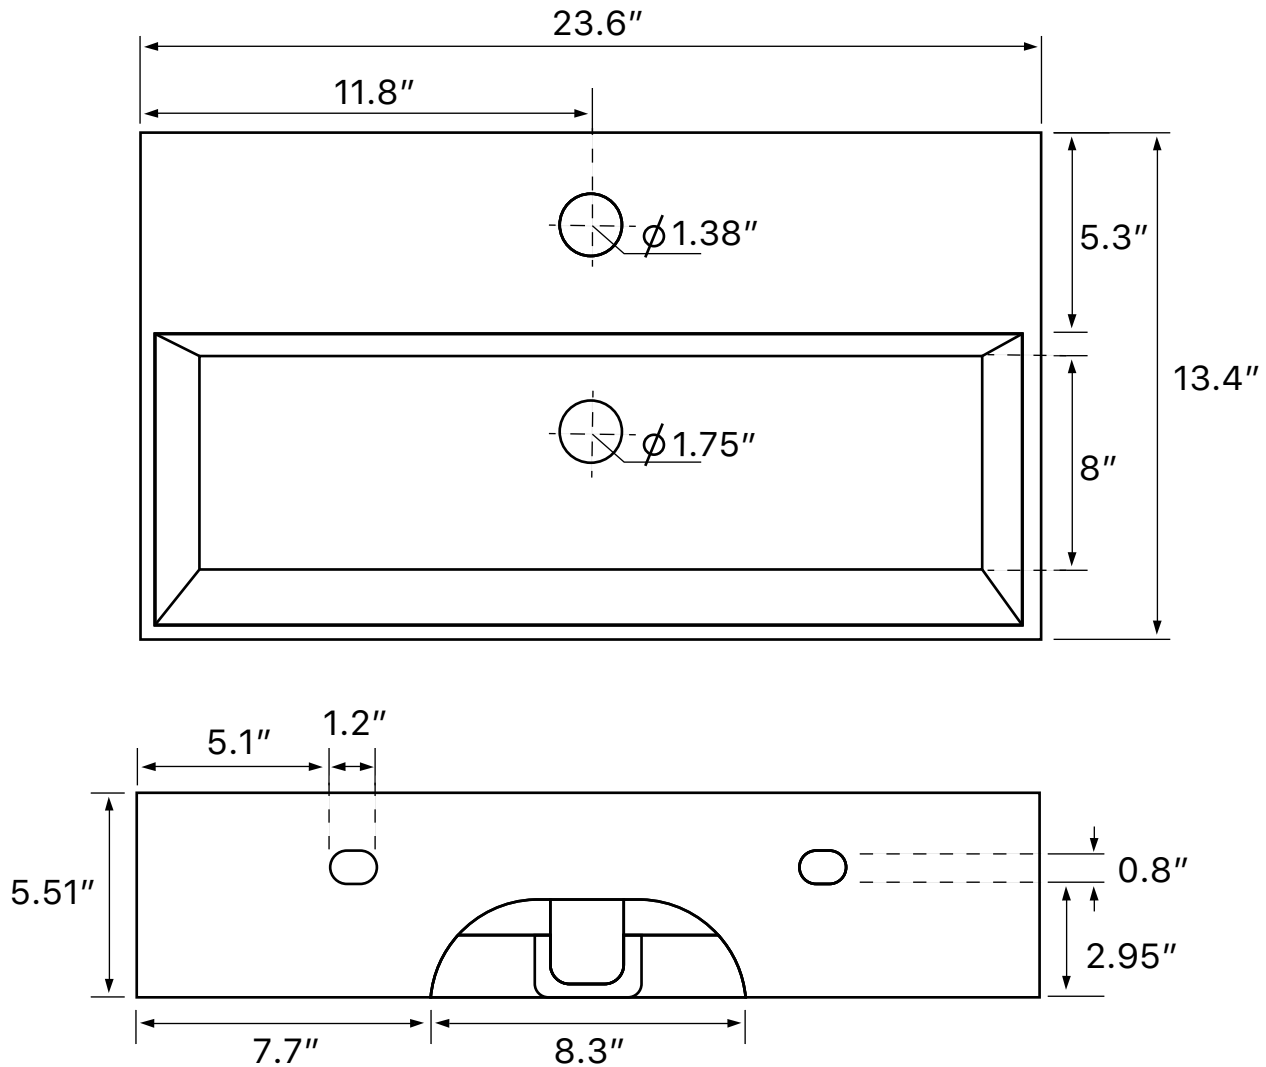

Features

- With overflow.
- Modern design.

Material

- White ceramic bathroom sink.

Installation

- Wall mount installation.
- Vessel / above-counter installation.

Configurations

- Single Hole.
- Three Hole (8-inch centers).
- No Hole.

Technical Information

Bowl type:	Single
Installation:	Wall mounted Vessel
Bowl dimensions:	Length: 23" Width: 8" Depth: 3.25"
Drain hole:	1.75"
Faucet hole:	1.38"
Hole configurations:	0, 1, 3
Weight:	26.5 lbs