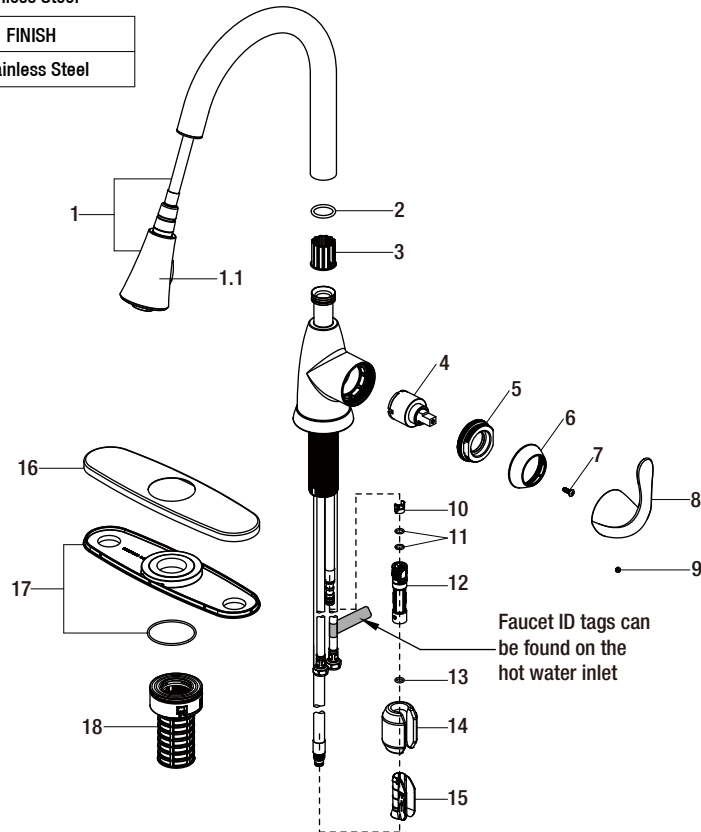

Replacement Parts List

Market Pull-Down Kitchen Faucet in Stainless Steel

MODEL	SKU #	FINISH
67551-0308D2	883432	Stainless Steel

Many replacement parts can be purchased online or at your local store. Please use the table below to identify the part SKU number needed, go to HOMEDEPOT.COM, and check for online and store availability. If you can't find the part you are looking for, please call 1-855-HD-GLACIER.

Part	Description	Part #	Internet SKU #	Store SKU #
1	Sprayhead and Hose	RP3833808D2		
1.1	Sprayhead		301158234	
2	O-ring	RP60006		
3	Wearable ring	RP64220		
4	Cartridge	RP20044	301158214	
5	Bonnet nut	RP70528		
6	Cap	RP8050308D2		
7	Screw	RP50015		
8	Handle	RP1343308D2		
9	Set screw	RP50002		

Part	Description	Part #	Internet SKU #	Store SKU #
10	Block	RP70421		
11	O-ring	RP60002	206116636	
12	Quick connect assembly	RP70429		
13	O-ring	RP60089		
14	Weight	RP70441	207093823	
15	Weight clip	RP64204		
16	Escutcheon	RP8054408D2		
17	Gasket	RP80545		
18	FastMount™	RP56096		