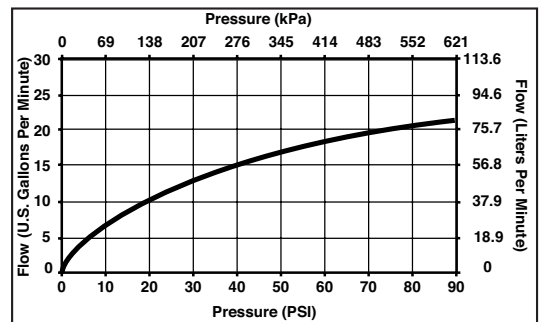

COMPLETE VALVE COMPLIES WITH:

- ASME A112.18.1 / CSA B125.1
- Indicates compliance to ICC/ANSI A117.1