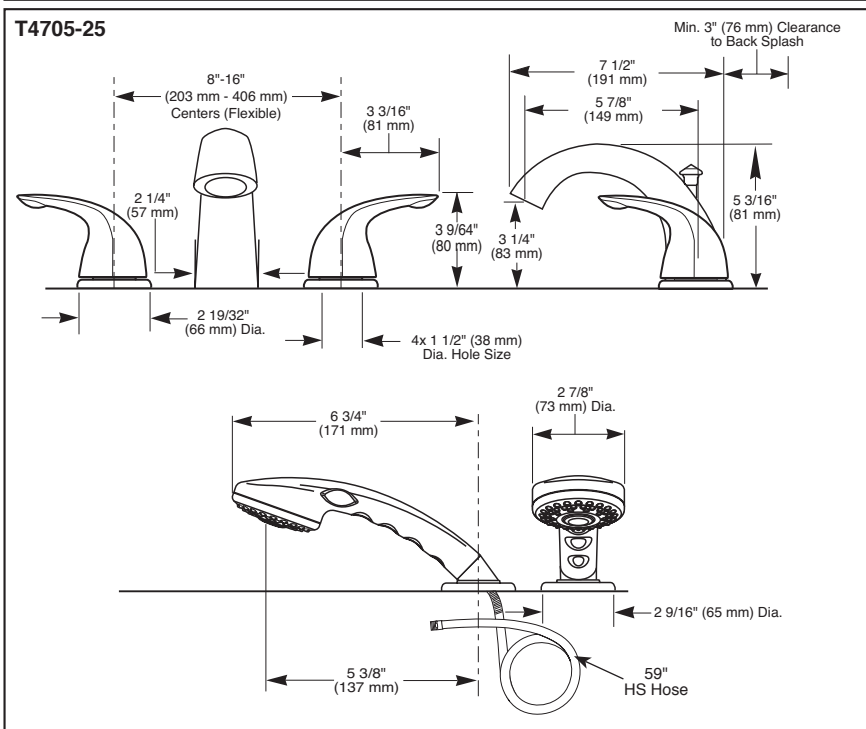

ROMAN TUB/WHIRLPOOL FAUCET TRIM

- Two Handle Roman Tub Faucet
- Complete Trim
- Four Hole Installation (T4705 Series)
- Rough-In Kit Must Also be Ordered to Complete Installation

Submitted Model No.: _____
 Specific Features: _____

STANDARD SPECIFICATIONS:

- Trim Only for two handle Roman Tub faucet for concealed mounting.
- 7 1/2" (191 mm) long, 5 3/16" (132 mm) high slip-on rigid spout.
- Temperature and volume controlled with handles.
- Rough-In kit must also be ordered to complete installation. There are separate specification sheets on each rough-in kit if more details are required.
- Handshower includes double check valves for backflow prevention.
- T4705 models flow 2.0 gpm @ 80 PSI through handshower.
- T4705-25 models flow 2.5 gpm @ 80 PSI through handshower.

COMPLETE VALVE COMPLIES WITH:

- ASME A112.18.1 / CSA B125.1
- Indicates compliance to ICC/ANSI A117.1

55 E. 111th Street, Indianapolis, IN 46280
 350 South Edgeware Road, St. Thomas, ON N5P 4L1
 © 2013 Masco Corporation of Indiana