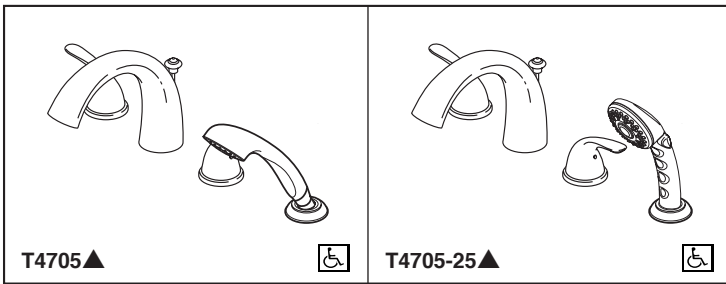

ROMAN TUB/WHIRLPOOL FAUCET TRIM

- Two Handle Roman Tub Faucet
- Complete Trim
- Four Hole Installation (T4705 Series)
- Rough-In Kit Must Also be Ordered to Complete Installation

Submitted Model No.: _____
 Specific Features: _____

STANDARD SPECIFICATIONS:

- Trim Only for two handle Roman Tub faucet for concealed mounting.
- 7 1/2" (191 mm) long, 5 3/16" (132 mm) high slip-on rigid spout.
- Temperature and volume controlled with handles.
- Rough-In kit must also be ordered to complete installation. There are separate specification sheets on each rough-in kit if more details are required.
- Handshower includes double check valves for backflow prevention.
- T4705 models flow 2.0 gpm @ 80 PSI through handshower.
- T4705-25 models flow 2.5 gpm @ 80 PSI through handshower.