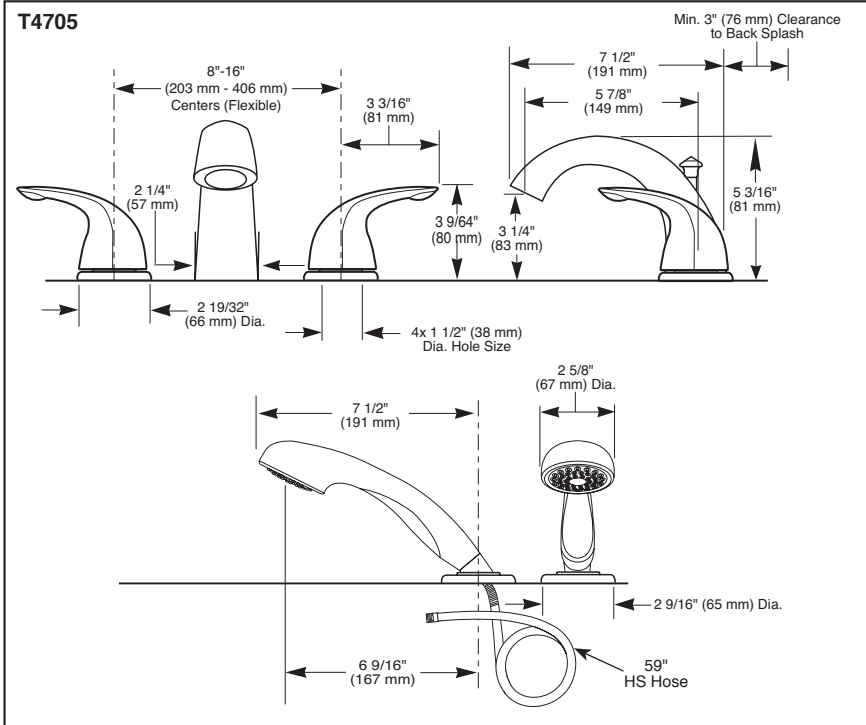

ROMAN TUB/WHIRLPOOL FAUCET TRIM

- Two Handle Roman Tub Faucet
- Complete Trim
- Four Hole Installation (T4705 Series)
- Rough-In Kit Must Also be Ordered to Complete Installation

Submitted Model No.: _____
 Specific Features: _____

STANDARD SPECIFICATIONS:

- Trim Only for two handle Roman Tub faucet for concealed mounting.
- 7 1/2" (191 mm) long, 5 3/16" (132 mm) high slip-on rigid spout.
- Temperature and volume controlled with handles.
- Rough-In kit must also be ordered to complete installation. There are separate specification sheets on each rough-in kit if more details are required.
- Handshower includes double check valves for backflow prevention.
- T4705 models flow 2.0 gpm @ 80 PSI through handshower.
- T4705-25 models flow 2.5 gpm @ 80 PSI through handshower.

COMPLETE VALVE COMPLIES WITH:

- ASME A112.18.1 / CSA B125.1
- Indicates compliance to ICC/ANSI A117.1

55 E. 111th Street, Indianapolis, IN 46280
 350 South Edgeware Road, St. Thomas, ON N5P 4L1
 © 2013 Masco Corporation of Indiana