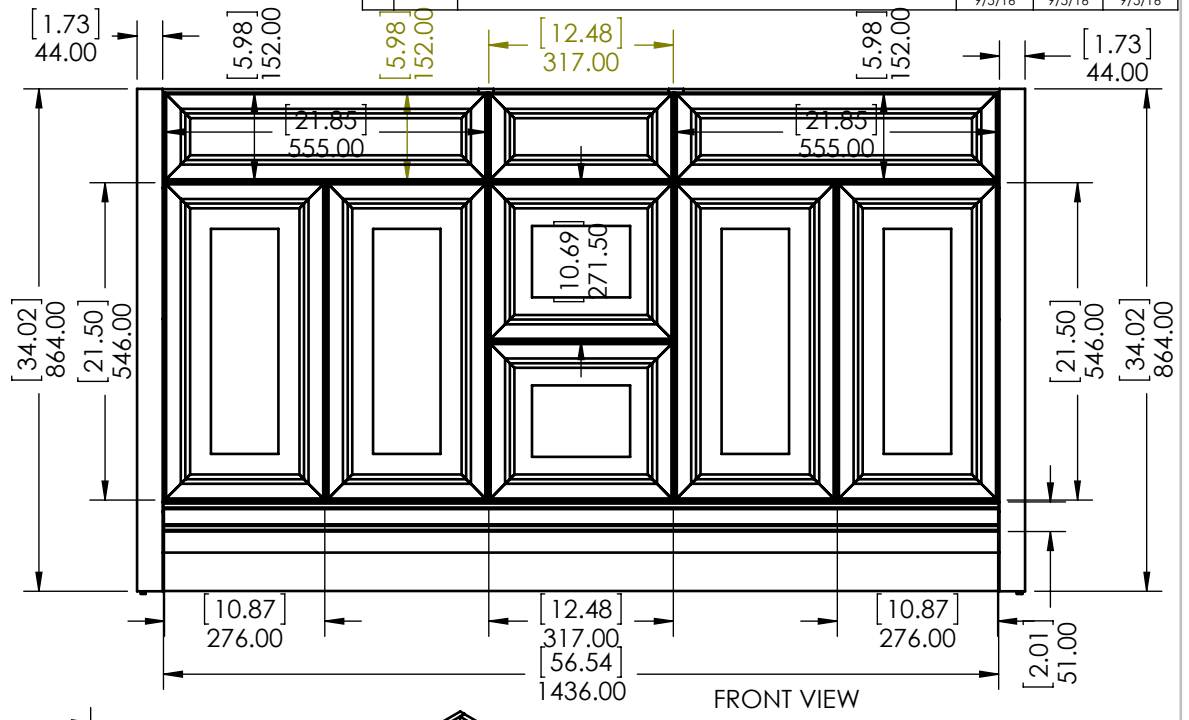

ITEM ID	DESCRIPTION
BHSD60-CR, CH, FG & CG	Brinkhill 60in W x 21.6in D x 34in H Vanity in Cream, Chocolate, Flagstone & Cognac

REV	ECO#	DESCRIPTION	REV'D BY DATE	CHK'D BY DATE	APR'D BY DATE
0		New Release	IASV 9/5/16	IASV 9/5/16	IASV 9/5/16

UNLESS OTHERWISE SPECIFIED
 DIMENSIONS ARE IN mm and [inches] AND TOLERANCES ARE +/- 1.0 [0.04]

DRAWN BY:	IASV	9/5/16
CHECKED BY:	IASV	9/5/16
APPROVED BY:	VSG	9/5/16
DO NOT SCALE DRAWING	SCALE: 1:10	SIZE: A

TITLE:	BRINKHILL 60" ASSEMBLY		
PART NO:	PAGE	1 OF 1	REV: 1