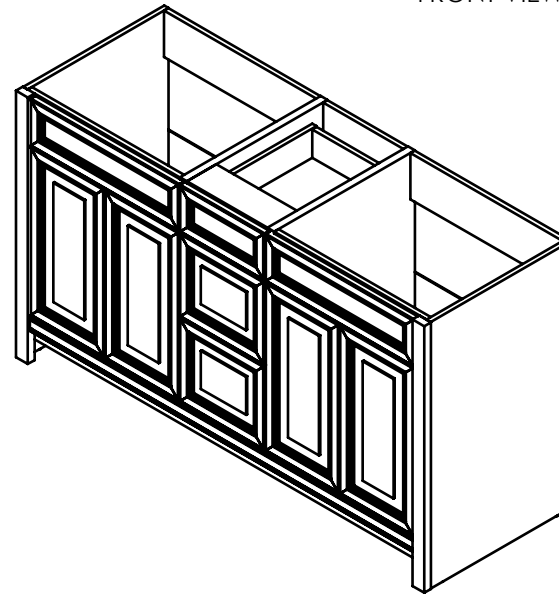

ITEM ID	DESCRIPTION
BHSD60-CR, CH, FG & CG	Brinkhill 60in W x 21.6in D x 34in H Vanity in Cream, Chocolate, Flagstone & Cognac

REV	ECO#	DESCRIPTION	REV'D BY DATE	CHK'D BY DATE	APR'D BY DATE
0		New Release	IASV 9/5/16	IASV 9/5/16	IASV 9/5/16