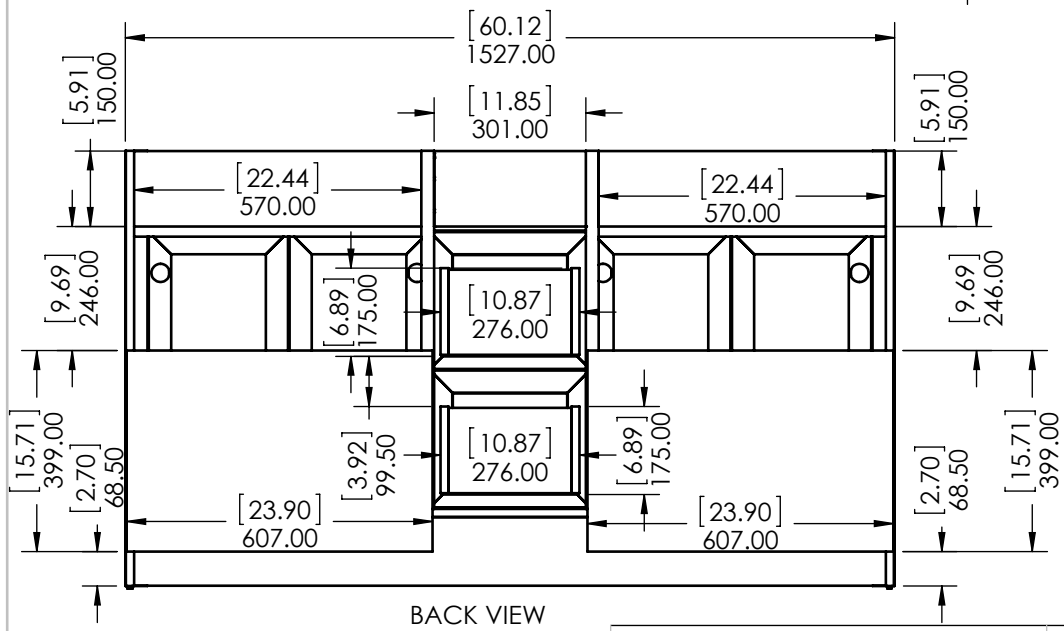

ITEM ID	DESCRIPTION
BHSD60-CR, CH, FG & CG	Brinkhill 60in W x 21.6in D x 34in H Vanity in Cream, Chocolate, Flagstone & Cognac

REV	ECO#	DESCRIPTION	REV'D BY DATE	CHK'D BY DATE	APR'D BY DATE
0		New Release	IASV 9/5/16	IASV 9/5/16	IASV 9/5/16

UNLESS OTHERWISE SPECIFIED
 DIMENSIONS ARE IN mm and [inches] AND TOLERANCES ARE +/- 1.0 [0.04]

DRAWN BY:	IASV	9/5/16
CHECKED BY:	IASV	9/5/16
APPROVED BY:	VSG	9/5/16
DO NOT SCALE DRAWING	SCALE: 1:10	SIZE: A

TITLE:	BRINKHILL 60" ASSEMBLY		
PART NO:	PAGE	1 OF 1	REV: 1