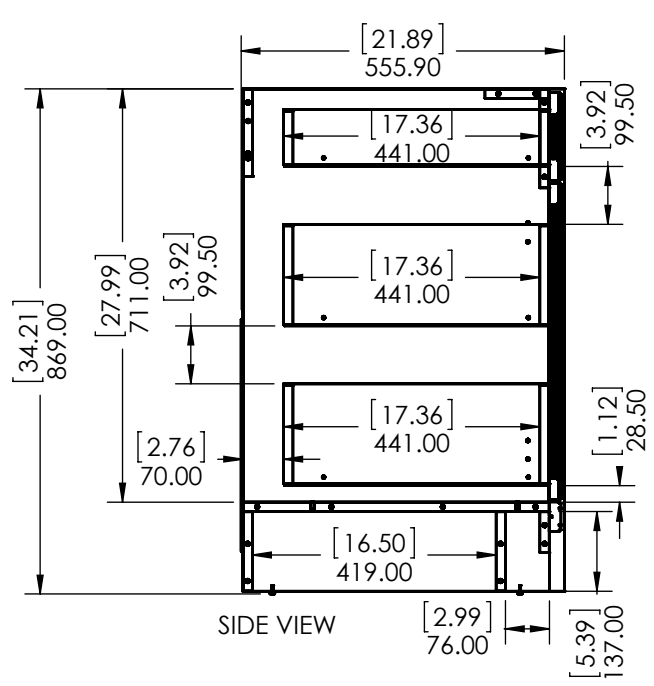

ITEM ID	DESCRIPTION
BHSD60-CR, CH, FG & CG	Brinkhill 60in W x 21.6in D x 34in H Vanity in Cream, Chocolate, Flagstone & Cognac

REV	ECO#	DESCRIPTION	REV'D BY DATE	CHK'D BY DATE	APR'D BY DATE
0		New Release	IASV 9/5/16	IASV 9/5/16	IASV 9/5/16

UNLESS OTHERWISE SPECIFIED
 DIMENSIONS ARE IN mm and [inches] AND TOLERANCES ARE +/- 1.0 [0.04]

DRAWN BY:	IASV	9/5/16
CHECKED BY:	IASV	9/5/16
APPROVED BY:	VSG	9/5/16
DO NOT SCALE DRAWING	SCALE: 1:10	SIZE: A

TITLE:	BRINKHILL 60" ASSEMBLY		
PART NO:	PAGE	1 OF 1	REV: 1