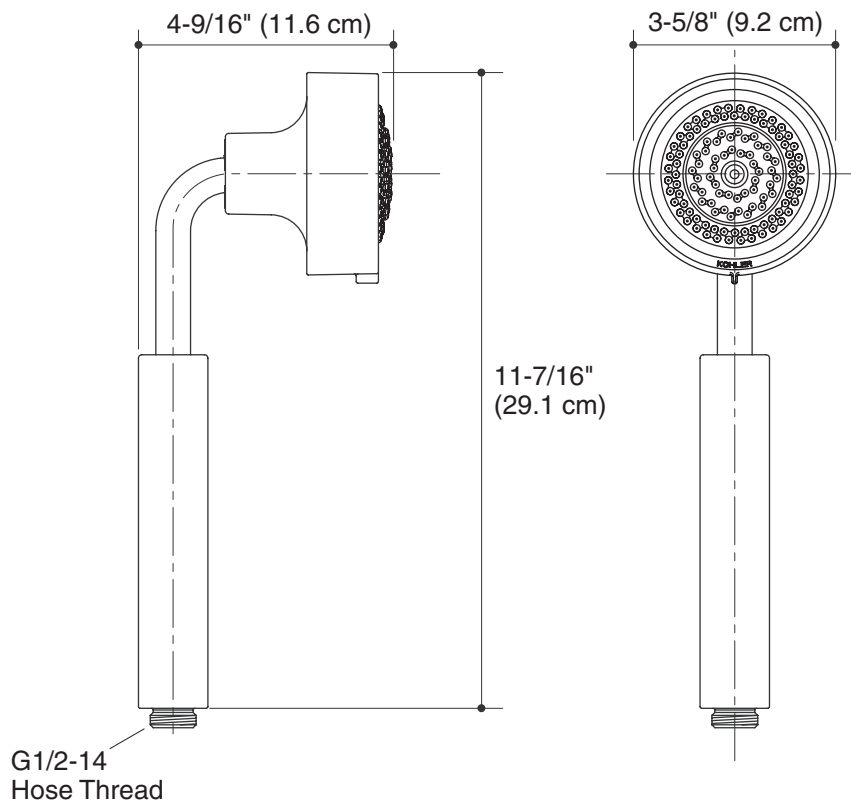

**MULTI-FUNCTION HANDSHOWER  
K-978**

**Features**

- MasterClean™ sprayface resists hard water buildup and is easy to clean
- Ergonomic sprayhead pivots for targeted hydromassage or for rinsing the shower enclosure
- 1.75 gpm (6.6 L) per minute maximum flow rate
- Wide-coverage, medium-coverage, and forceful utility spray options

**Accessories**

- CP: Polished Chrome

**Specified Model**

Model	Description	Colors/Finishes	
K-978	Multi-function handshower	<input type="checkbox"/> CP	<input type="checkbox"/> Other _____
<b>Required Accessories</b>			
K-8593	72" (182.9 cm) metal shower hose <b>OR</b>	U	<input type="checkbox"/> CP
K-9514	60" (152.4 cm) metal shower hose		<input type="checkbox"/> CP

**Product Specification**

The multi-function handshower shall feature a Masterclean sprayface which resists hard water buildup and is easy to clean. Handshower shall feature an ergonomic sprayhead which pivots for targeted hydromassage or for rinsing the shower enclosure. Handshower shall be available with a 1.75 gallon (6.6 L) per minute maximum flow rate. Handshower shall feature wide-coverage, medium-coverage, and forceful utility spray options. Handshower shall complement the Purist faucet line. Multi-function handshower shall be Kohler Model K-978-\_\_\_\_\_.

**Product Diagram**