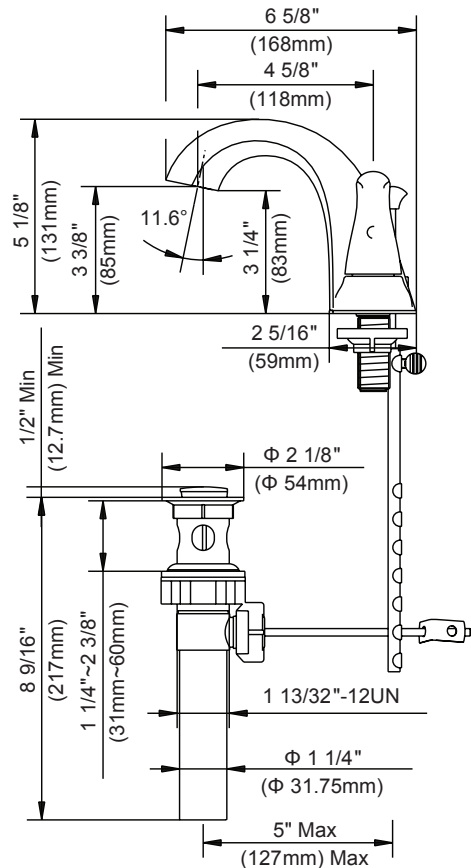

Glacier Bay Gable 4 in. Centerset 2-Handle Mid-Arc Bathroom Faucet with Pop-Up

MODEL	STORE SKU#	OMSID#	FINISH
F51AC074CP	192 981	206495290	Chrome
F51AC074BNV	193 014	206495287	Brushed Nickel

FEATURES

- Requires 3-Hole Sink with 4" On-Center
- 1/2" IPS Connections
- Max Flow Rate: 1.2 gpm (4.5 L/min) at 60 psi
- Max Countertop Thickness: 1 1/2"
- Spout Reach: 4 5/8"
- Spout Height: 3 3/8"
- Drip Free Ceramic Cartridge
- With ABS Pop-up
- With Metal Lever Handle
- Hybrid Bod
- Water Saving Aerator

NSF/ANSI 372
NSF/ANSI 61-9

WARRANTY

- Limited Lifetime Warranty

INSTALLATION DIMENSIONS