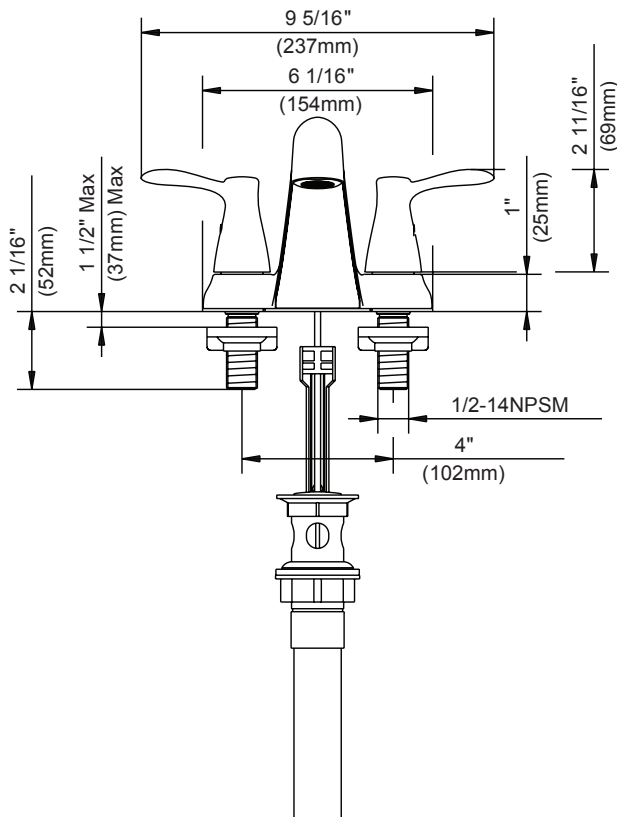

WARRANTY

- Limited Lifetime Warranty

INSTALLATION DIMENSIONS