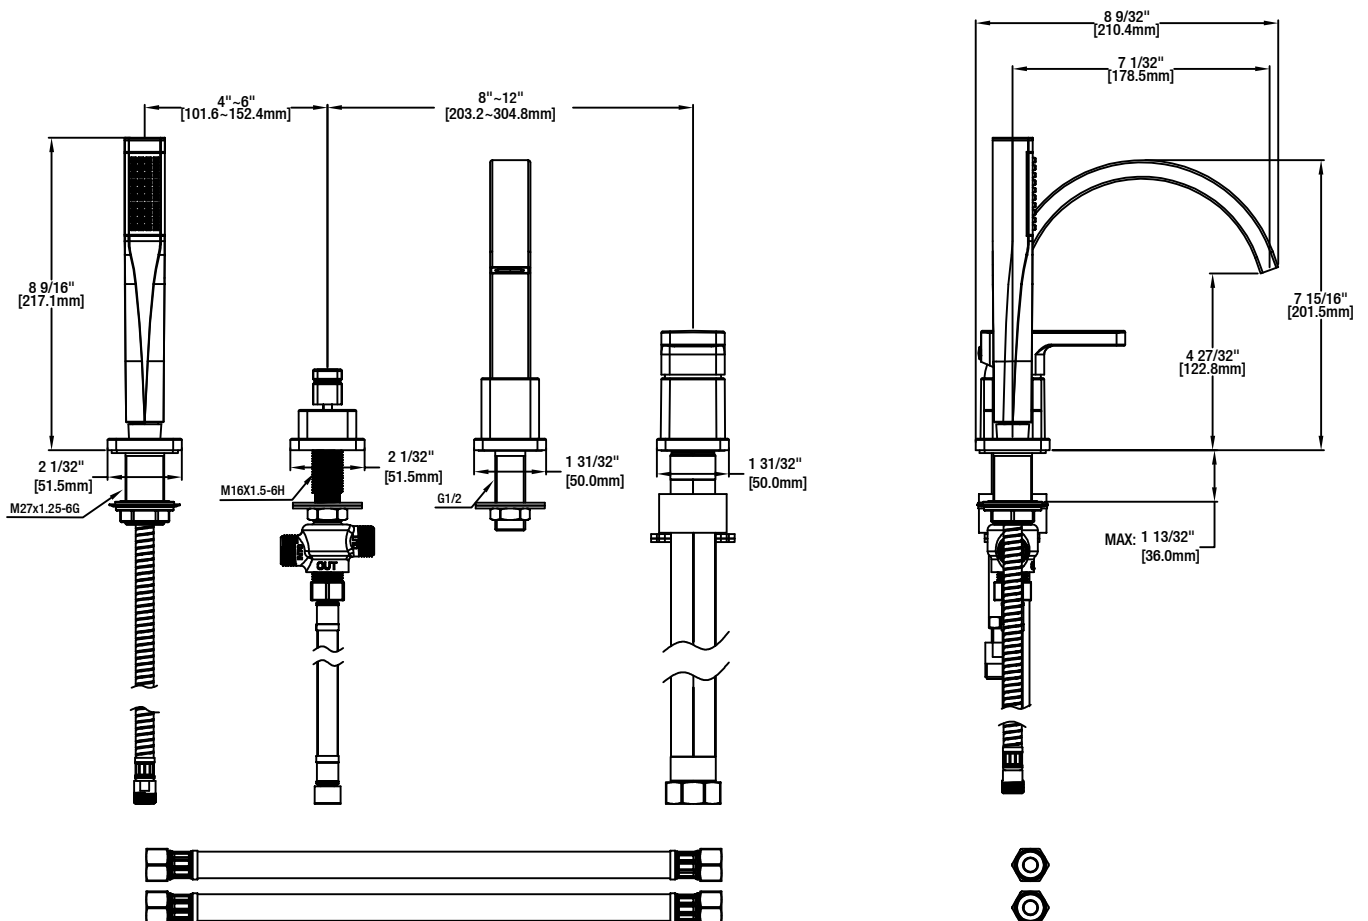

Marx Single-Handle Roman Tub Faucet

MODEL	Internet SKU #	FINISH
HD67526X-5101	300657674	Polished Chrome
HD67526X-5104	300657668	Brushed Nickel PVD

FEATURES

- Requires 4-Hole Sink
- 1/2" IPS Connections
- Max Flow Rate: 1.8 gpm (6.8 L/min) at 60 psi
- Spout Reach: 7 1/32"
- Spout Height: 7 15/16"
- Ceramic Valve for Lifetime Drip-Free Operation
- With Zinc Lever Handle

CODE COMPLIANCE

- IAPMO Certified: ASME A112.18.1/CSA B125.1
- ADA Compliant

WARRANTY

- Limited Lifetime Warranty

INSTALLATION DIMENSIONS

Schön reserves the right to make changes in specifications and materials and to change and discontinue models, both without notice or obligation. Dimensions are for reference only.