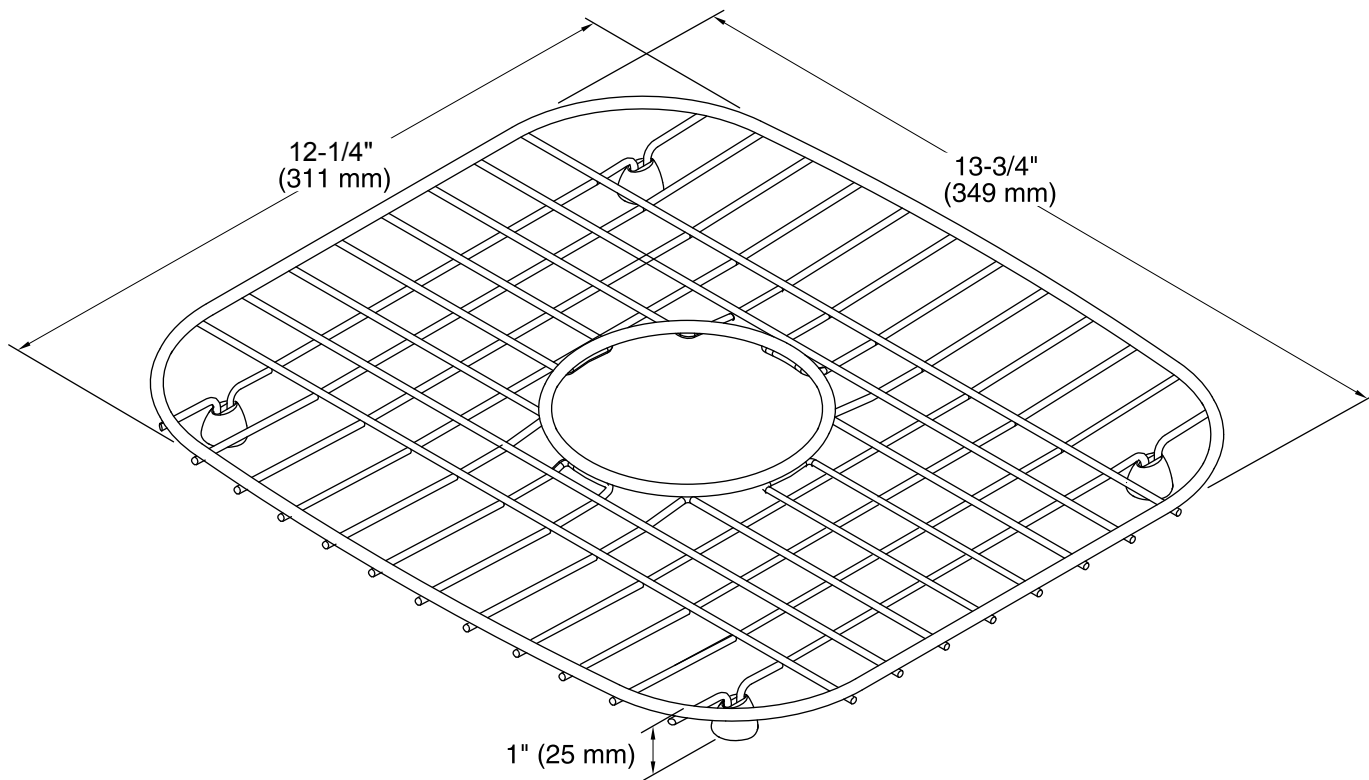

Features

- Fits in the small bowl of the K-3371 and K-3372 Verse kitchen sinks and K-3180 and K-3181 Undertone kitchen sinks.
- Durable stainless-steel construction.
- Helps protect sink surface from daily wear.
- Dishwasher safe.
- Rubber feet provide added protection.

Technical Information

All product dimensions are nominal.