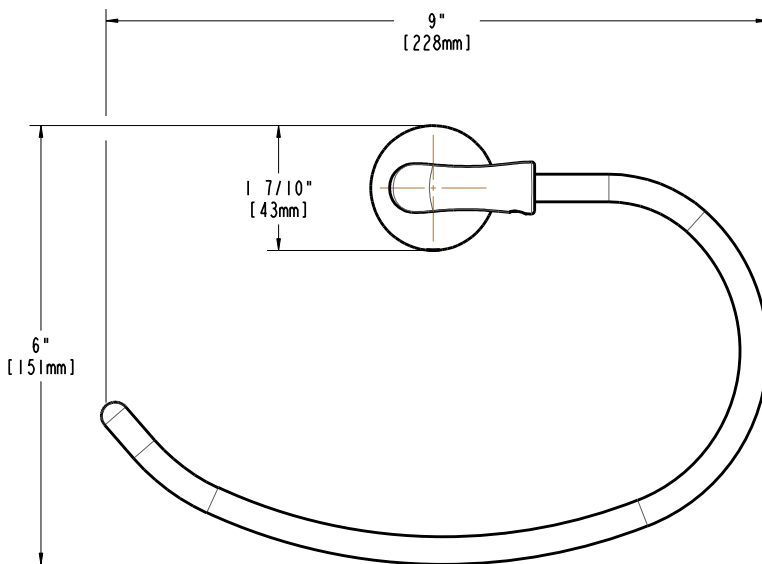

**FEATURES**

- 9 "L x 6"W x 2 9/10"H
- Coordinates with Edgewood Series Bath Products
- Easy Installation
- Includes Mounting Hardware and Plastic Anchors
- Tools Required for Installation:
  - Drill with 1/4 " Drill Bit
  - Philips Screwdriver
  - Small Flat Head Screwdriver

**Edgewood Series  
Classic Collection**

Towel Ring

MODEL	FINISH
20064-0501	Chrome Polished
20064-0504	Brushed Nickel PVD

Available for purchase or special order at Home Depot stores.

**INSTALLATION DIMENSIONS**