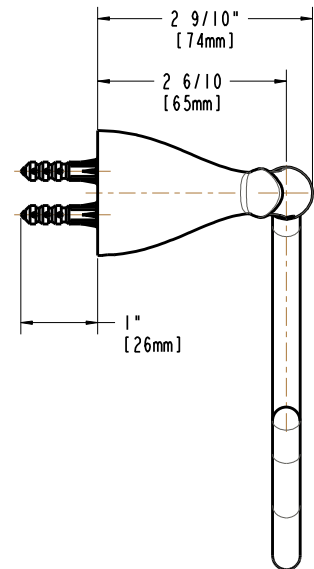

**FEATURES**

- 9 "L x 6"W x 2 9/10"H
- Coordinates with Edgewood Series Bath Products
- Easy Installation
- Includes Mounting Hardware and Plastic Anchors
- Tools Required for Installation:
  - Drill with 1/4 " Drill Bit
  - Philips Screwdriver
  - Small Flat Head Screwdriver

**Edgewood Series  
Classic Collection**

Towel Ring

MODEL	FINISH
20064-0501	Chrome Polished
20064-0504	Brushed Nickel PVD

Available for purchase or special order at Home Depot stores.

**INSTALLATION DIMENSIONS**