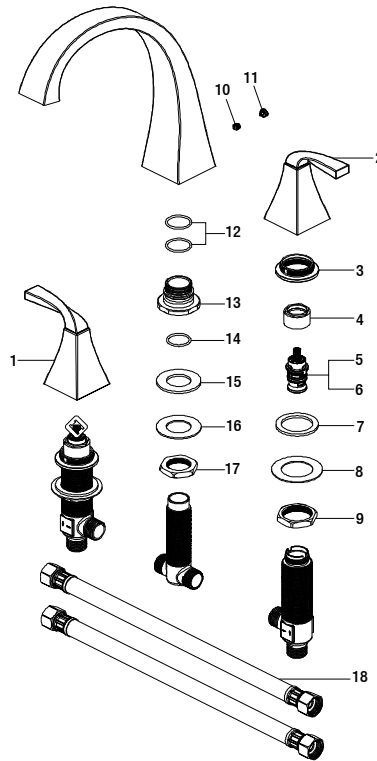

Leary Curve Roman Tub Faucet in Brushed Nickel

MODEL	SKU #	FINISH
HD65601-5104	306069105	Brushed Nickel

Many replacement parts can be purchased online or at your local store. Please use the table below to identify the part SKU number needed, go to [HOMEDEPOT.COM](http://HOMEDEPOT.COM), and check for online and store availability. If you can't find the part you are looking for, please call 1-855-HD-GLACIER.

Part	Description	Part #	Internet SKU #	Store SKU #
1	Handle assembly H	RP1365104		
2	Handle assembly C	RP1365204		
3	Flange	RP70439		
4	Bonnet nut	RP70001		
5	Cartridge H	RP20079		
6	Cartridge C	RP20080		
7	Rubber washer	RP64023		
8	Metal washer	RP64024		
9	Mounting nut	RP56014		

Part	Description	Part #	Internet SKU #	Store SKU #
10	Set screw	RP50054		
11	Index	RP1008804		
12	O-ring	RP60056		
13	Connector	RP70459		
14	O-ring	RP60094		
15	Rubber washer	RP64035		
16	Metal washer	RP64036		
17	Mounting nut	RP56088		
18	Hose	RP70042		