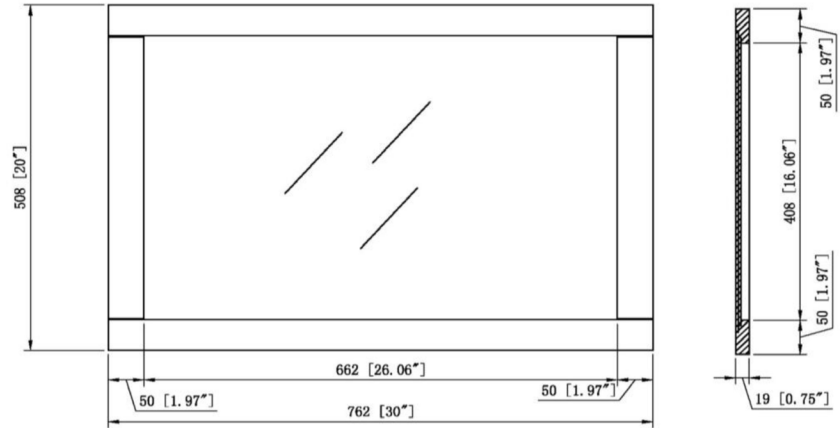

Vanity Mirror 20" White
White

SPECIFICATIONS

MATERIAL CONSTRUCTION:	Wood	FACE FRAME MATERIAL:	Pine
ASSEMBLY REQUIRED:	No	SIDES MATERIAL:	N/A
TOOLS NEEDED FOR INSTALLATION:	Electric Drill, Screwdriver	BOTTOM MATERIAL:	N/A
ASSEMBLED DIMENSIONS:	30" H x 20" L x 0.75" D	BACK PANEL MATERIAL:	MDF
WEIGHT:	12.3 lbs.	BACK BRACE MATERIAL:	N/A
NUMBER OF DOORS:	N/A	GLASS STYLE:	Flat Panel
DOOR MATERIAL:	N/A	LIGHTED:	No
NUMBER OF SHELVES:	N/A	QTY OF LAMPS:	N/A
ADJUSTABLE SHELVES:	N/A	POWER SOURCE:	None
SHELF MAX WEIGHT CAPACITY:	N/A	MOUNTING HARDWARE INCLUDED:	No
SHELF WIDTH:	N/A	MOUNTING TYPE:	Surface
SHELF THICKNESS:	N/A		
SHELF MATERIAL:	N/A		