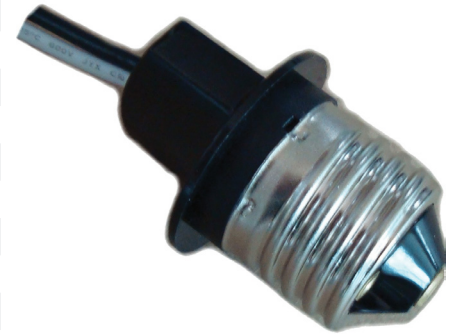

Specifications

Style	Traditional
Type of Lighting	Indoor or Outdoor Recessed Lighting
Product Type	Retrofit
Product Subtype	4" or 3" Round, Flanged
Height (in.)	2.5
Width (in.)	4.875
Length or Extension/Projection (in.)	4.875
Aperture Width (in.)	3.5
Flange Size (in.)	.75
Finish	White
Main Material	All-Aluminum Construction (Housing and Trim)

At a Glance

- Sturdy, Exquisite Construction
- 5-Year Limited Warranty on Integrated LED (Included with Purchase)
- Sealed White Frosted Acrylic Lens Cover and White Round Flanged Trim
- Perfect Complement to Indoor or Outdoor Spaces
- Solid White Finish
- High-Quality, Corrosion-Resistant, and Rust-Resistant All-Aluminum (Housing and Trim)
- Go Green—Environmentally Friendly, Energy-Efficient Integrated LED
- Compact Light Fits Easily in Small Spaces
- 650 Lumens
- 3000K Color Temperature
- 90 CRI
- Dimmable (10% of Output)
- Enjoy Rain or Shine—Conveniently Suitable for Wet Locations
- Features Ability to Start Up in Cold Weather (Operates From -20°C to 80°C)
- Heat-Resistant Components Withstand Up to 10 Watts
- 1-Light Fixture (Integrated LED Included)
- FREE Medium Base (E26) Adapter Included (Allows for Compatibility with Medium Base [E26] Recessed Downlights)
- Compatible with Non-Type IC (Insulation Must Be Kept 3" Away) or Type IC (Suitable for Direct Contact with Insulation) 4" or 3" Recessed Downlights
- Individually Inspected for Quality Assurance
- cULus Listed for Safety