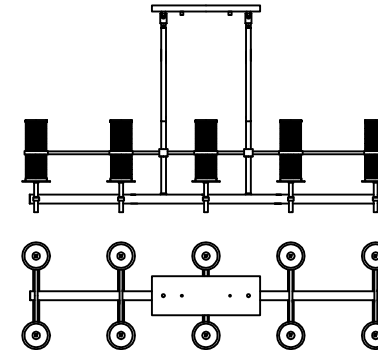

Palmyra Collection (FSS18 705) Replacement Parts

F3230/8-ORB/BBS

F3231/12-ORB/BBS

F3233/10-ORB/BBS

F3234/3-ORB/BBS

SF348-ORB/BBS

WB1886-ORB/BBS

Palmyra Collection (FSS18 705) Replacement Parts

All New Replacement Parts:

Part Number	Description	Used On
CKA705-ORB	Canopy Kit,Including Canopy,U-channel Mtg bar,RTN,Hex nut(2),Washer(2),Screw collar set & swivel	F3230/8,SF3231/12,SF3234/3
CKB705-ORB	Canopy Kit, Including canopy,U-channel Mtg bar,RTN,Hex nut(4),Washer(4),Screw collar set,Finial nut(2),Reinforcing plate & swivel(2)	F3233/10
HB705-ORB/BBS	Hardware bag, for Palmyra Collection	WB1886,SF348
STEMKIT-12-ORB	Accessory stem kit including $\phi 1/2"$ X 12"(3pcs) & $\phi 1/2"$ X 6"(1pc)	F3230/8,SF3234/3
STEMKIT-15-ORB	Accessory stem kit including $\phi 5/8"$ X 12"(3pcs) & $\phi 5/8"$ X 6"(1pc)	SF3231/12,F3233/10

Part number & detail: