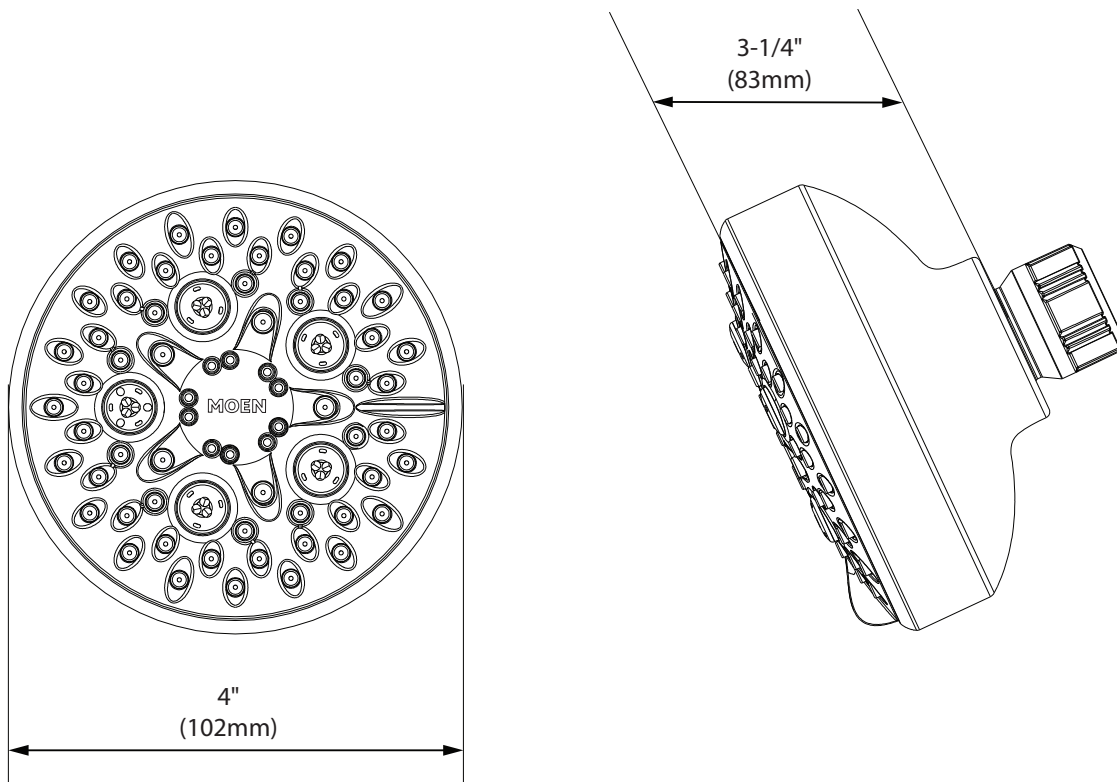

OPERATION

- 4 functions massage, HydroBoost™, full and combined (massage and full): rotate outer ring to select

FLOW

- Limited to 2.0 gpm (7.6 L/min) at 80 psi

STANDARDS

- Third party certified to meet WaterSense®, ASME A112.18.1/CSA B125.1 and all applicable requirements referenced therein

Models:

26313 series

CRITICAL DIMENSIONS

(DO NOT SCALE)