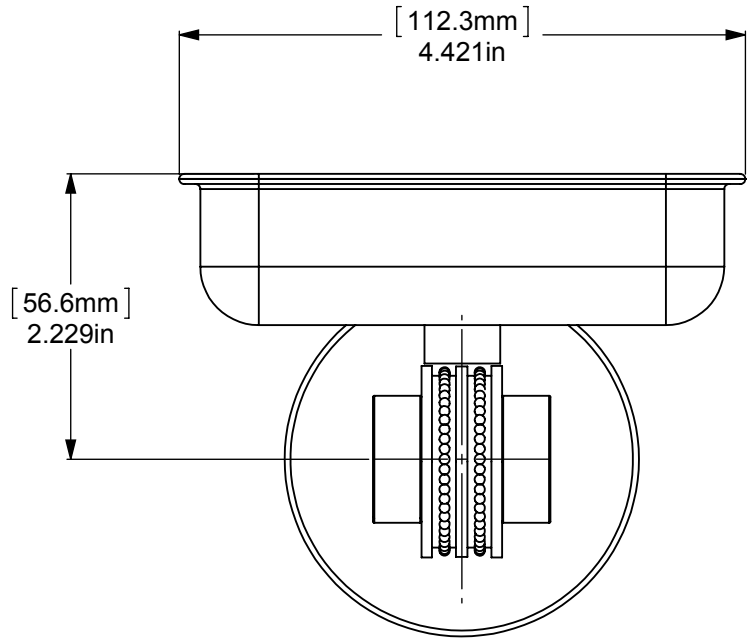

1	BPRD	BASE	1
2	TU12-2	TUBE	1
3	RGDTD	CONNECTOR	1
4	Card-1	END LOCK	2
5	HRRTS	PLATE	1

UNLESS OTHERWISE STATED

.X	±.3mm
.XX	±.15mm
.XXX	±.008mm

COPYRIGHT © Allied Brass 2017

THIRD ANGLE PROJECTION

DRAWN	7/6/2017	I.M
CHECKED	7/6/2017	P.D
APPROVED	7/6/2017	R.A

MATERIAL:	BRASS	
DESCRIPTION:	Satellite orbit Two Collection Wall Mounted Soap Dish	
		

FINISH	TBD
QUANTITY	TBD
DRAWING No.	7232D
REV	0
SCALE	1:1.5
SHEET: 01	A4