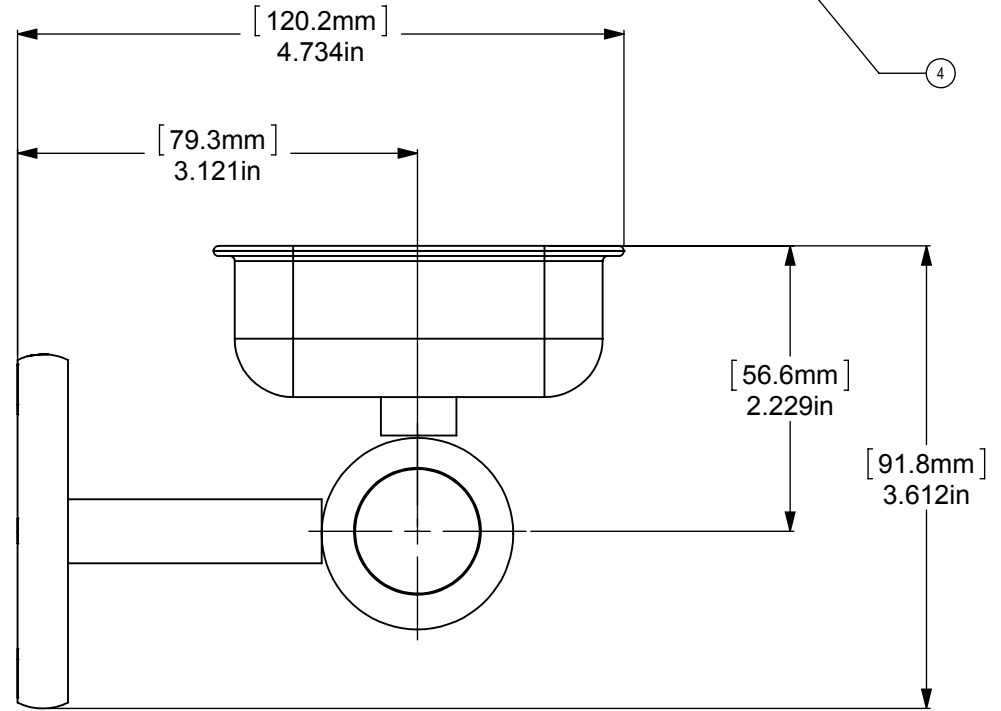

1	BPRD	BASE	1
2	TU12-2	TUBE	1
3	RGDTD	CONNECTOR	1
4	Card-1	END LOCK	2
5	HRRTS	PLATE	1

UNLESS OTHERWISE STATED

.X	±.3mm
.XX	±.15mm
.XXX	±.008mm

COPYRIGHT © Allied Brass 2017

THIRD ANGLE PROJECTION

DRAWN	7/6/2017	I.M
CHECKED	7/6/2017	P.D
APPROVED	7/6/2017	R.A

MATERIAL:	BRASS	
DESCRIPTION:	Satellite orbit Two Collection Wall Mounted Soap Dish	
		

FINISH	TBD
QUANTITY	TBD
DRAWING No.	7232D
REV	0
SCALE	1:1.5
SHEET: 01	A4