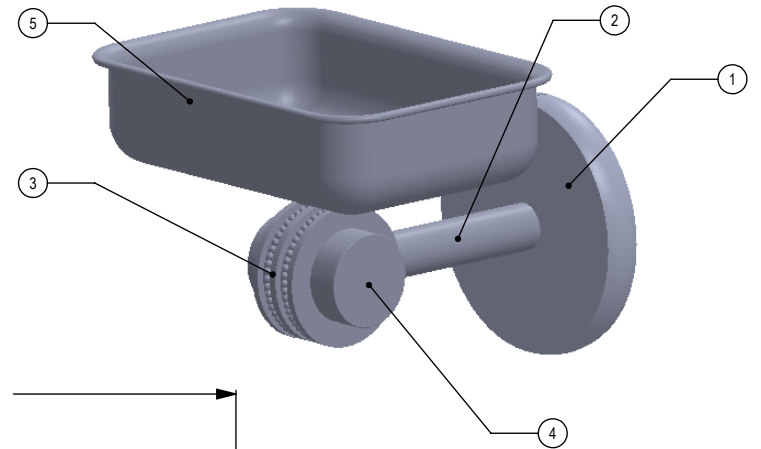

1	BPRD	BASE	1
2	TU12-2	TUBE	1
3	RGDTD	CONNECTOR	1
4	Card-1	END LOCK	2
5	HRRTS	PLATE	1

UNLESS OTHERWISE STATED

.X	±.3mm
.XX	±.15mm
.XXX	±.008mm

COPYRIGHT © Allied Brass 2017

THIRD ANGLE PROJECTION

DRAWN	7/6/2017	I.M
CHECKED	7/6/2017	P.D
APPROVED	7/6/2017	R.A

MATERIAL:	BRASS	
DESCRIPTION:	Satellite orbit Two Collection Wall Mounted Soap Dish	
		

FINISH	TBD
QUANTITY	TBD
DRAWING No.	7232D
REV	0
SCALE	1:1.5
SHEET: 01	A4