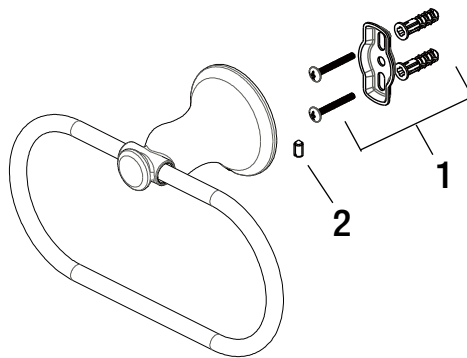

## Replacement Parts List

Glacier Bay Funston Series Towel Ring

MODEL	SKU #	FINISH
20161-0504	304778413	Brushed Nickel

Many replacement parts can be purchased online or at your local store. Please use the table below to identify the part SKU number needed, go to [HOMEDEPOT.COM](http://HOMEDEPOT.COM), and check for online and store availability. If you can't find the part you are looking for, please call 1-855-HD-GLACIER.

Part	Description	Part #	Internet SKU #	Store SKU #
1	Plastic Anchor	RP80061		
	Mounting Bracket			
	Wood Screw			
2	Set Screw	RP50041		